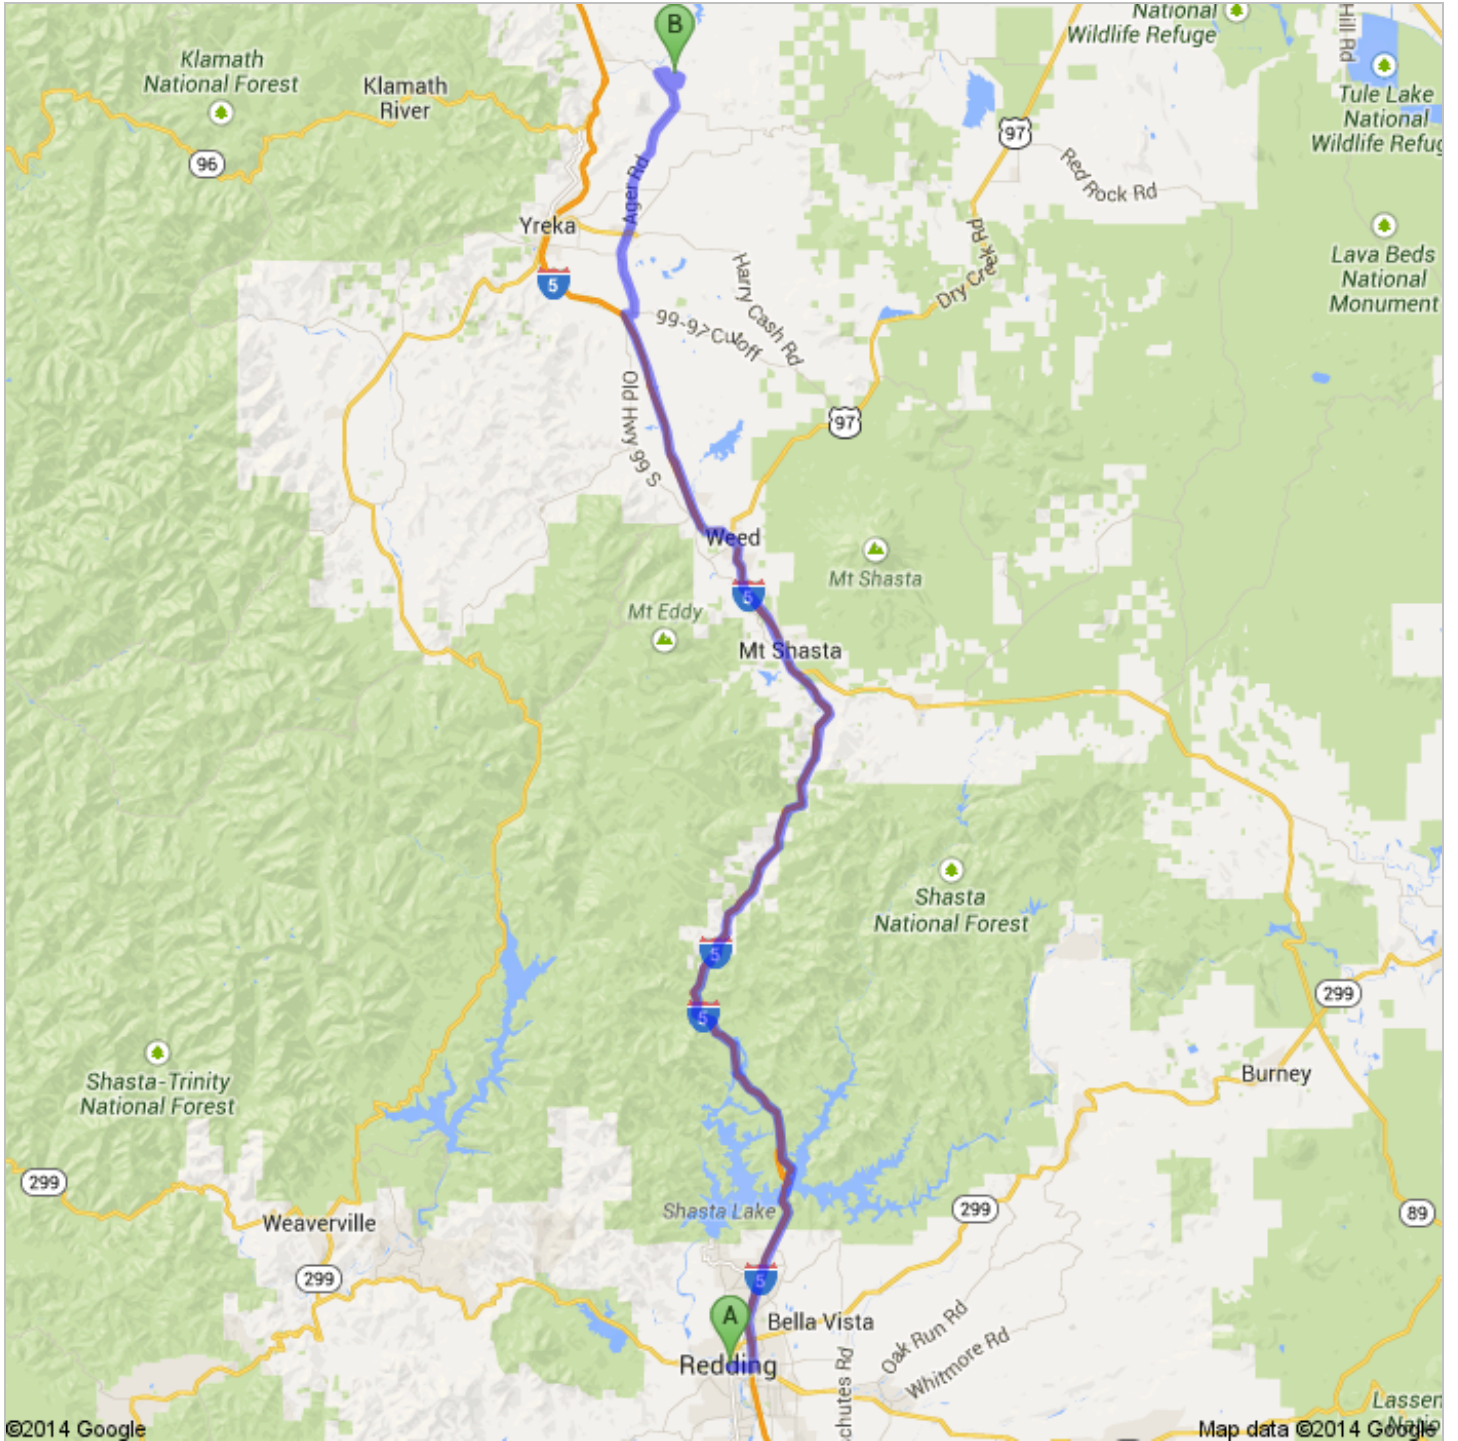

Directions to Appaloosa PI
112 mi – about 2 hours 2 mins

 Redding, CA

1. Head **south** on **Market St** toward **Shasta St**

go 443 ft
total 443 ft

 2. Turn left onto **CA-44 E/Tehama St** (signs for I-5)
Continue to follow CA-44 E
About 2 mins

go 1.7 mi
total 1.7 mi

 3. Slight right to merge onto **I-5 N** toward **Weed/Portland**
About 1 hour 20 mins

go 87.5 mi
total 89.2 mi

 4. Take the exit toward **Montague/Grenada**

go 0.3 mi
total 89.5 mi

5. Merge onto **99-97 Cutoff**
About 1 min

go 0.7 mi
total 90.2 mi

6. Turn left onto **Montague Grenada Rd**
About 7 mins

go 5.8 mi
total 96.0 mi

7. Continue onto **S 11th St**
About 2 mins

go 0.7 mi
total 96.7 mi

go 0.2 mi
total 110 mi

⬅ 11. Take the 1st left onto **Sugarpine St**
About 1 min

go 0.4 mi
total 110 mi

⬅ 12. Take the 1st left onto **Whitepine Rd**
About 5 mins

go 1.9 mi
total 112 mi

©2014 Google Map data ©2014 Google