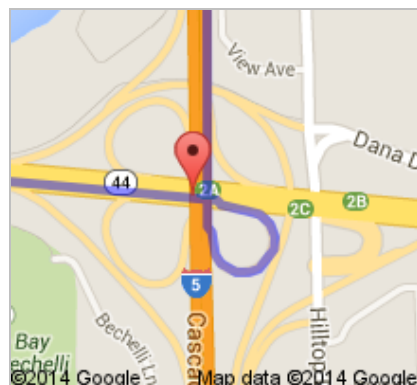

Directions to Appaloosa PI
112 mi – about 2 hours 2 mins

 Redding, CA

1. Head **south** on **Market St** toward **Shasta St**

go 443 ft
total 443 ft

 2. Turn left onto **CA-44 E/Tehama St** (signs for I-5)
Continue to follow CA-44 E
About 2 mins

go 1.7 mi
total 1.7 mi

 3. Slight right to merge onto **I-5 N** toward **Weed/Portland**
About 1 hour 20 mins

go 87.5 mi
total 89.2 mi

 4. Take the exit toward **Montague/Grenada**

go 0.3 mi
total 89.5 mi

5. Merge onto **99-97 Cutoff**
About 1 min

go 0.7 mi
total 90.2 mi

6. Turn left onto **Montague Grenada Rd**
About 7 mins

go 5.8 mi
total 96.0 mi

7. Continue onto **S 11th St**
About 2 mins

go 0.7 mi
total 96.7 mi

8. Continue onto **Ager Rd/Montague Ager Rd**
Continue to follow Ager Rd
About 18 mins

go 12.1 mi
total 109 mi

➤ 9. Turn right onto **Dennis Ln**
About 2 mins

go 0.6 mi
total 109 mi

➤ 10. Turn right onto **Dennis Pl**