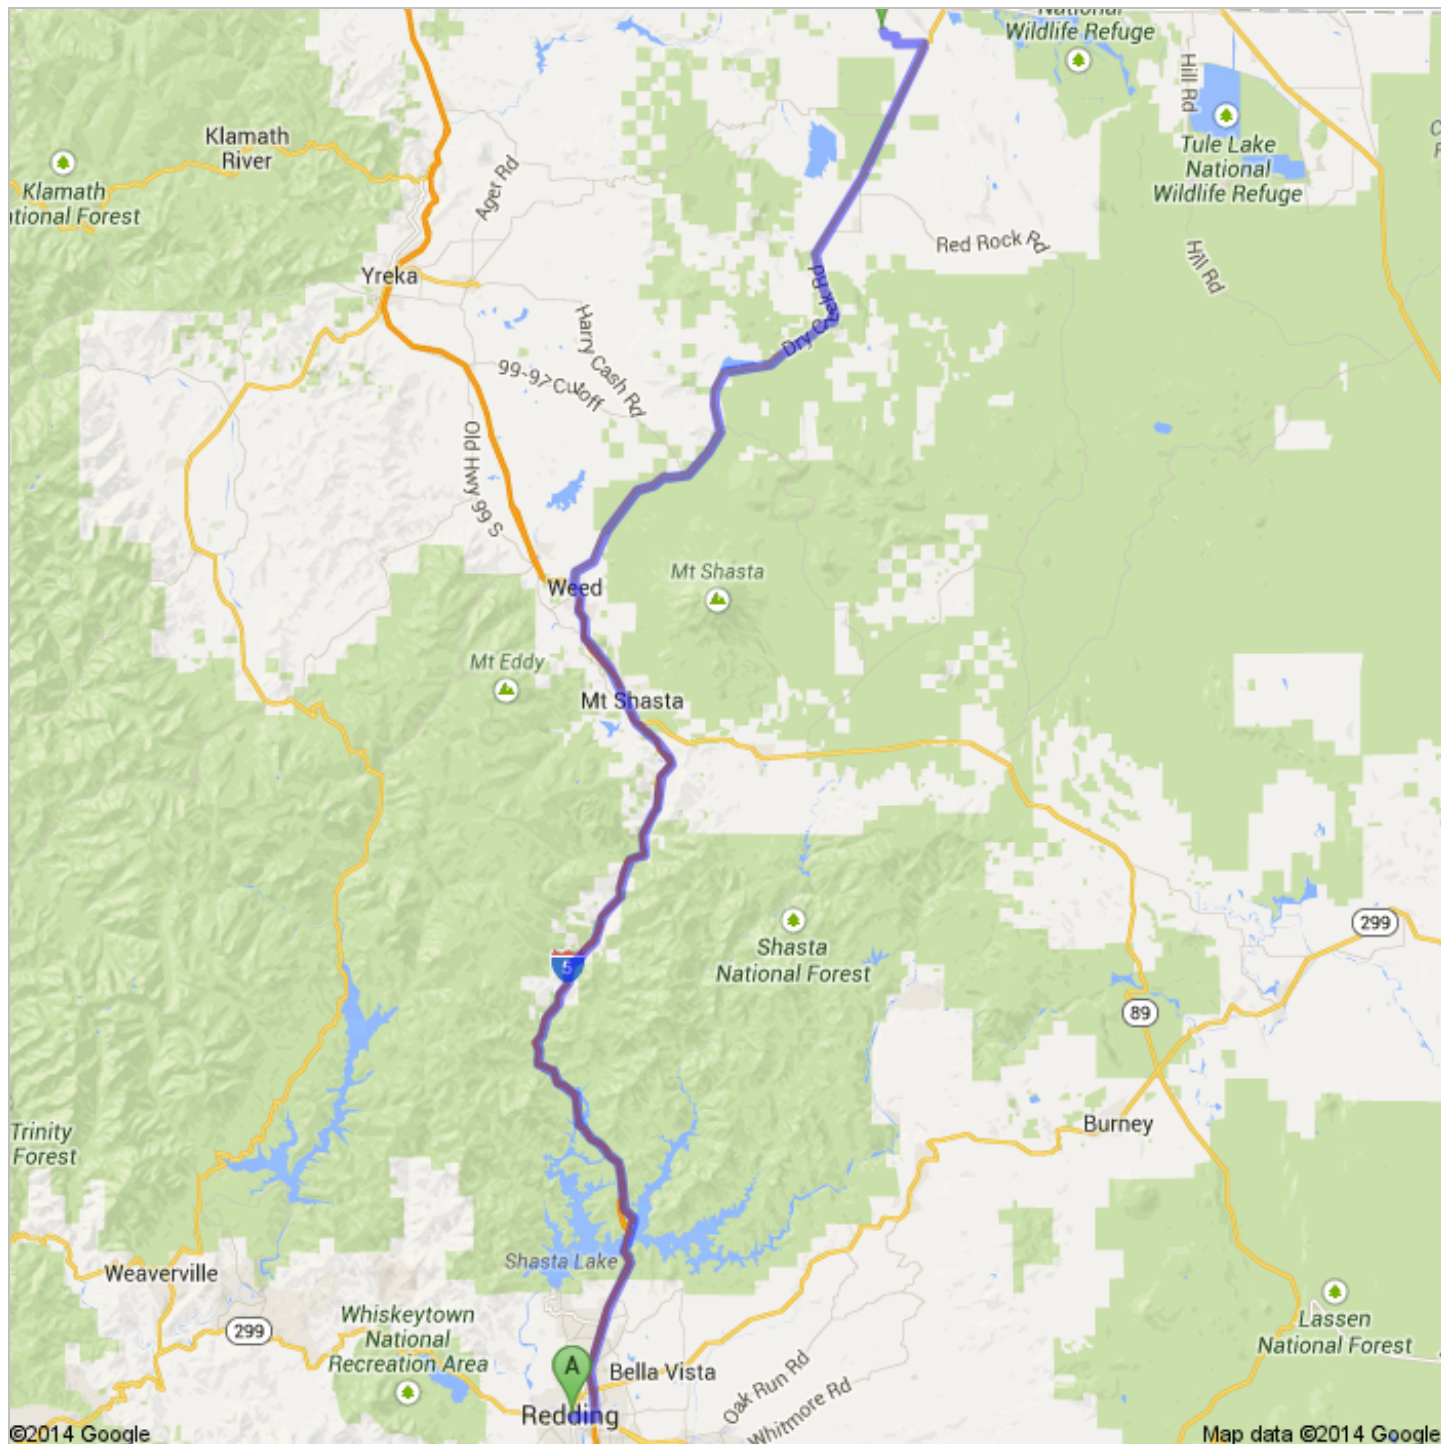

Directions to Hilltop Rd
125 mi – about 2 hours 8 mins

 Redding, CA

1. Head **south** on **Market St** toward **Shasta St**

go 443 ft
total 443 ft

 2. Turn left onto **CA-44 E/Tehama St** (signs for **I-5**)
Continue to follow CA-44 E
About 2 mins

go 1.7 mi
total 1.7 mi

 3. Slight right to merge onto **I-5 N** toward **Weed/Portland**
About 1 hour 3 mins

go 68.7 mi
total 70.5 mi

 4. Take the **US-97** exit toward **Central Weed/Klamath Falls**

go 0.2 mi
total 70.7 mi

©2014 Google Map data ©2014 Google

5. Turn right onto **US-97 N/S Weed Blvd**
Continue to follow US-97 N
About 50 mins

go 50.6 mi
total 121 mi

©2014 Google Map data ©2014 Google

6. **US-97 N** turns slightly left and becomes **S Butte St**
About 1 min

9. Turn right onto **Mathews Rd**
About 1 min

go 0.5 mi
total 124 mi

10. Take the 2nd left onto **Hilltop Rd**
Destination will be on the left
About 5 mins

go 1.2 mi
total 125 mi

Hilltop Rd

These directions are for planning purposes only. You may find that construction projects, traffic, weather, or other events may cause conditions to differ from the map results, and you should plan your route accordingly. You must obey all signs or notices regarding your route.