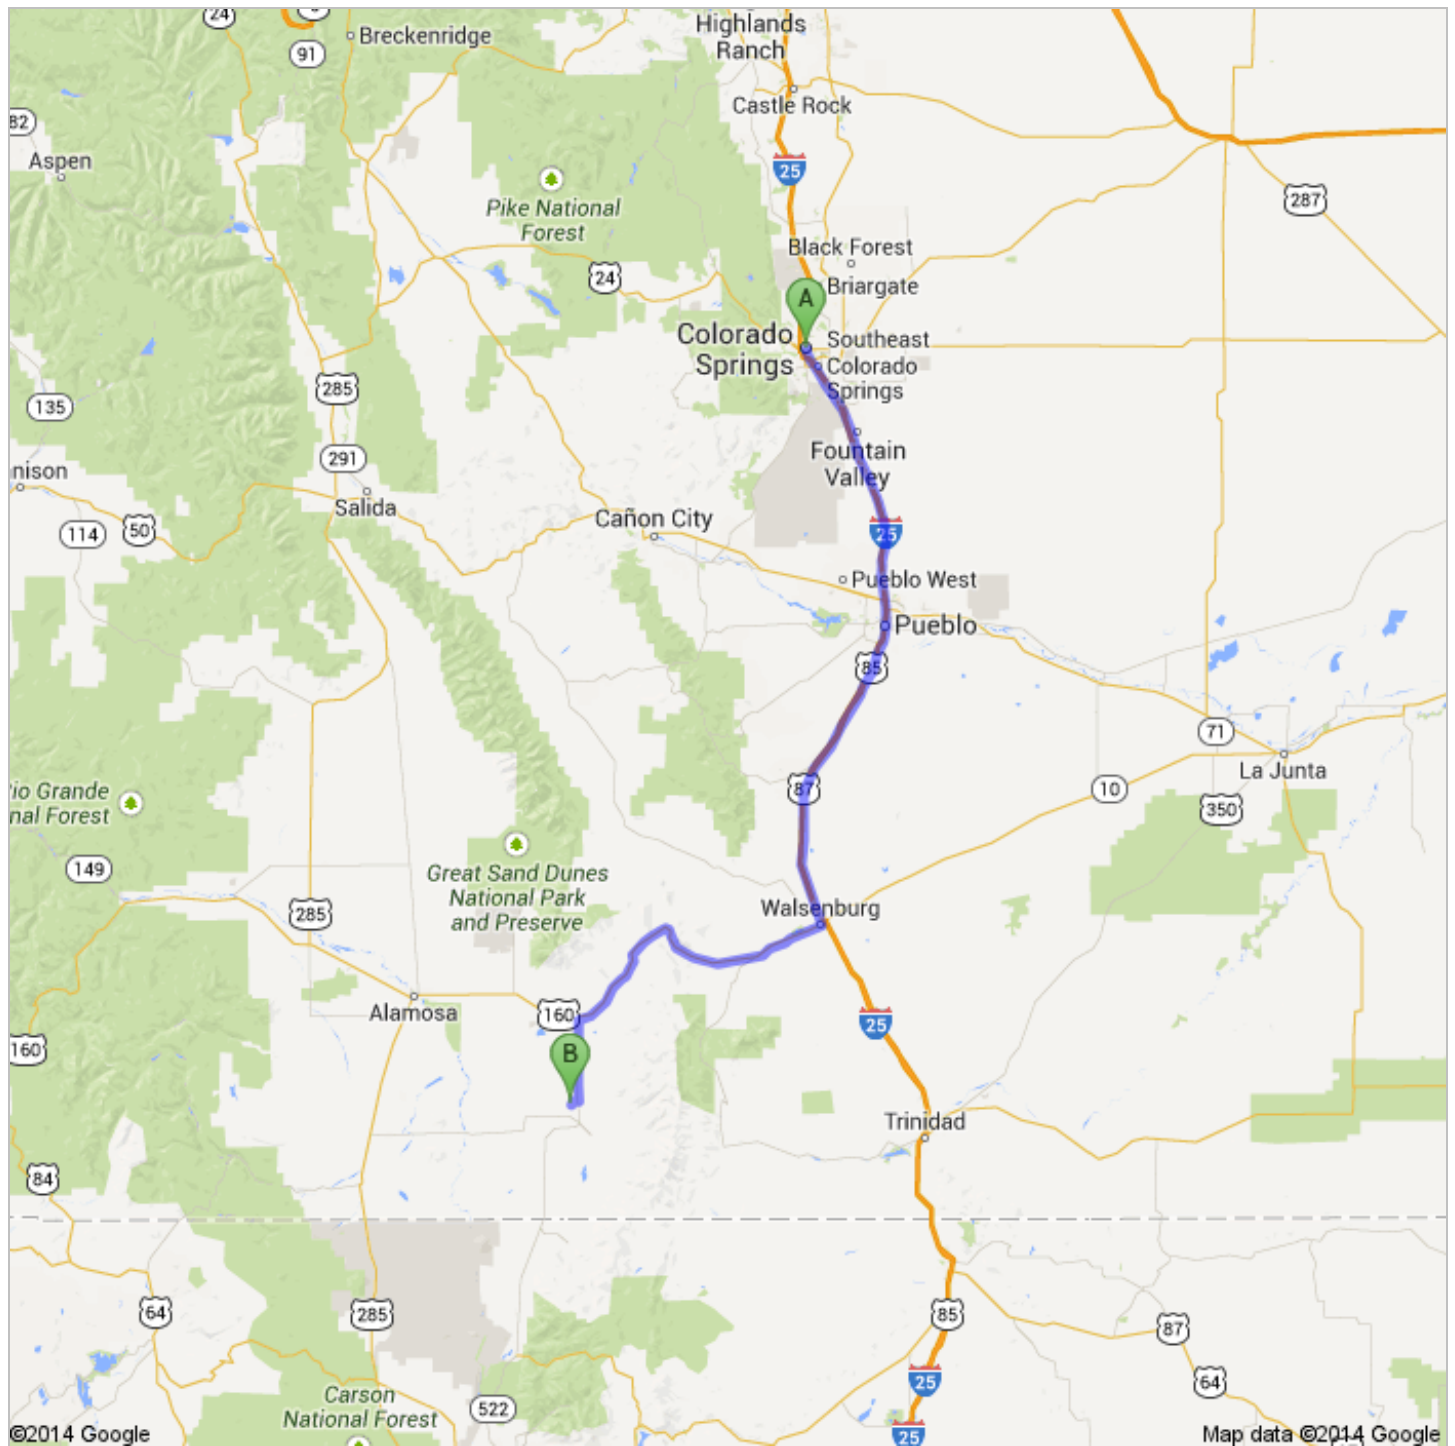

Directions to Unknown road
153 mi – about 2 hours 23 mins

A Colorado Springs, CO

1. Head **northwest** on **E Pikes Peak Ave** toward **US-85 N/US-87 N**

go 118 ft
total 118 ft

 2. Take the 1st left onto **S Nevada Ave**
About 3 mins

go 1.3 mi
total 1.4 mi

 3. Turn left to merge onto **I-25 S**
About 1 hour 12 mins

go 87.3 mi
total 88.7 mi

 4. Take exit **52** for **I-25 S** toward **US-160 W/Walsenburg/Alamosa**

go 0.3 mi
total 88.9 mi

5. Keep right at the fork, follow signs for **US-160/I-25 BUS S** and merge onto **I-25 BUS S**
About 4 mins

go 2.5 mi
total 91.5 mi

6. Turn right onto **US-160 W/W 7th St**
Continue to follow US-160 W
About 46 mins

go 47.0 mi
total 138 mi

7. Turn left onto **CO-159 S/Miranda Ave**
Continue to follow CO-159 S
About 12 mins

go 12.3 mi
total 151 mi

8. Turn right onto **Jasper Rd**
About 1 min

go 0.3 mi
total 151 mi

9. Continue onto **Rd 18.5**
About 1 min