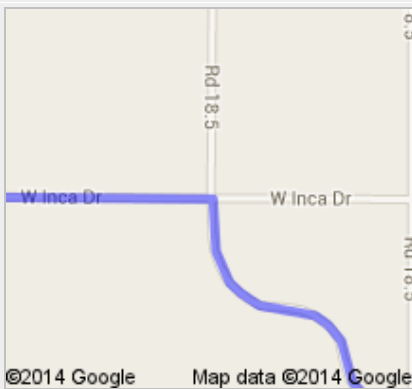

Directions to Unknown road
153 mi – about 2 hours 23 mins

A Colorado Springs, CO

1. Head **northwest** on **E Pikes Peak Ave** toward **US-85 N/US-87 N**

go 118 ft
total 118 ft

 2. Take the 1st left onto **S Nevada Ave**
About 3 mins

5. Keep right at the fork, follow signs for **US-160/I-25 BUS S** and merge onto **I-25 BUS S**
About 4 mins

go 2.5 mi
total 91.5 mi

6. Turn right onto **US-160 W/W 7th St**
Continue to follow US-160 W
About 46 mins

go 47.0 mi
total 138 mi

7. Turn left onto **CO-159 S/Miranda Ave**
Continue to follow CO-159 S
About 12 mins

go 12.3 mi
total 151 mi

8. Turn right onto **Jasper Rd**
About 1 min

go 0.3 mi
total 151 mi

9. Continue onto **Rd 18.5**
About 1 min

go 0.4 mi
total 151 mi

↶ 10. Turn left onto **W Inca Dr**
About 56 secs

go 0.3 mi
total 152 mi

↶ 11. Take the 1st left
About 2 mins

go 0.8 mi
total 153 mi

↷ 12. Take the 3rd right
Destination will be on the right