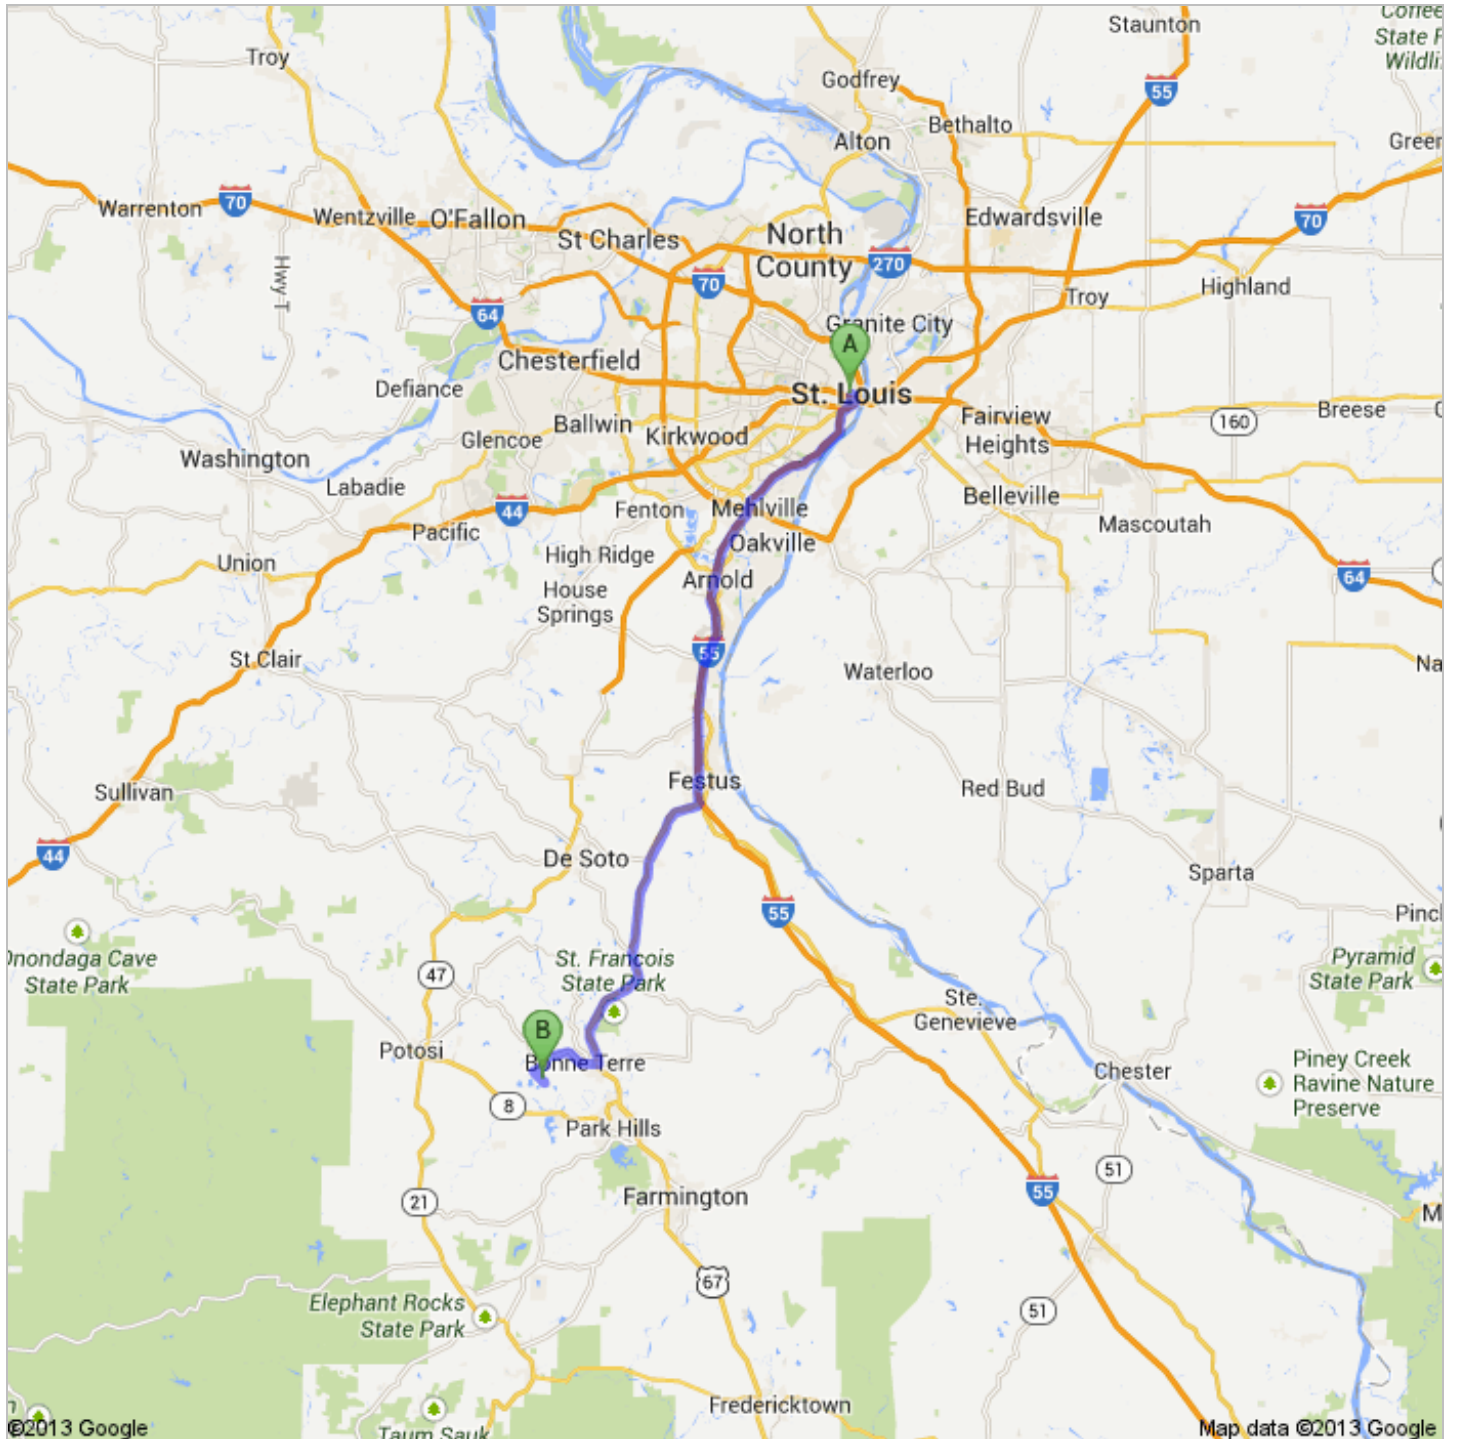

Directions to Louvre Ct
66.0 mi – about 1 hour 14 mins

A St Louis, MO

1. Head **east** on **Market St** toward **N Tucker Blvd**

go 236 ft
total 236 ft

↗ 2. Take the 1st right onto **S Tucker Blvd**

go 59 ft
total 295 ft

↘ 3. Turn right to stay on **S Tucker Blvd**
About 1 min

go 0.6 mi
total 0.7 mi

↙ 4. Turn left onto **Chouteau Ave**
About 2 mins

go 0.3 mi
total 1.0 mi

 5. Turn right onto **S 7th St**

go 0.2 mi
total 1.2 mi

 6. Take the **I-55 S/I-44 W** ramp

go 0.2 mi
total 1.4 mi

 7. Merge onto **I-55 S**
About 31 mins

go 33.7 mi
total 35.1 mi

 8. Take exit **174B** to merge onto **US-67 S** toward **Bonne Terre/Farmington**
About 23 mins

go 1.1 mi
 total 64.4 mi

 15. Turn left onto **Champs Elysees Dr**
 About 2 mins

go 0.6 mi
 total 65.0 mi

 16. Take the 2nd left onto **Rue Riviera**
 About 2 mins

go 0.8 mi
 total 65.8 mi

➤ 17. Turn right onto **Rue Cynthia**