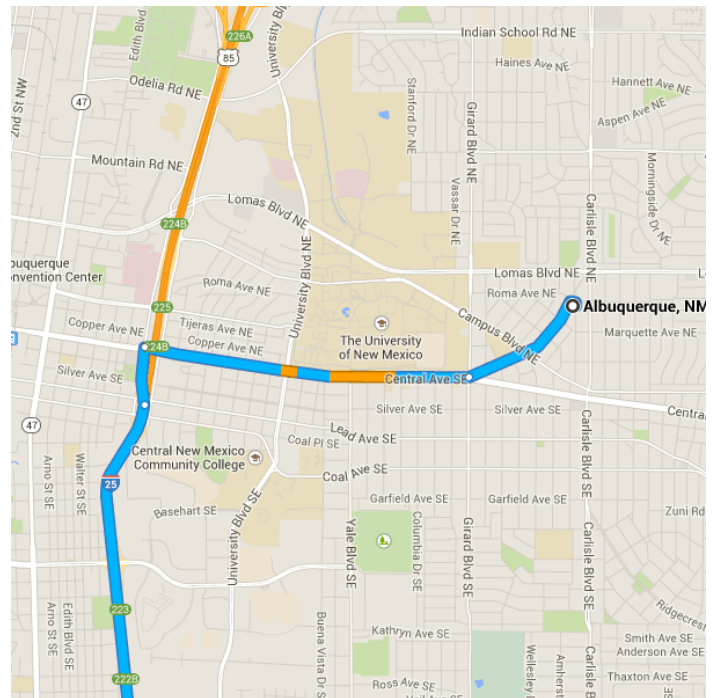

Directions from Albuquerque, NM to N Navajo Rd

o Albuquerque, NM

Get on I-25 S from Monte Vista Blvd NE and Central Ave NE/Rte 66

- \_\_\_\_\_ 2.2 mi / 7 min
- ↑ 1. Head north on Amherst Dr NE toward Roma Ave NE  
\_\_\_\_\_ 92 ft
- ↶ 2. Turn left at the 1st cross street onto Roma Ave NE  
\_\_\_\_\_ 125 ft
- ↶ 3. Turn left onto Monte Vista Blvd NE  
\_\_\_\_\_ 0.6 mi
- ↷ 4. Slight right onto Central Ave NE/Rte 66  
\_\_\_\_\_ 1.4 mi
- ↶ 5. Turn left onto the Interstate 25 S ramp  
\_\_\_\_\_ 0.2 mi

Follow I-25 S to I-25BUS in Belen. Take exit 195 from I-25 S

\_\_\_\_\_ 28.5 mi / 24 min

- 6. Merge onto I-25 S  

---

 28.0 mi
- 7. Take exit 195 for Interstate 25 Business toward Belen  

---

 0.4 mi

Continue on I-25BUS. Take Rio Communities Blvd to N Navajo Rd

---

13.2 mi / 41 min

- 8. Continue onto I-25BUS  

---

 4.2 mi
- 9. Turn left onto W Reinken Ave  

---

 1.1 mi
- 10. Continue onto NM-309 W/E River Rd  

---

 1.3 mi
- 11. Slight right toward Rio Communities Blvd  

---

 312 ft
- 12. Slight right onto Rio Communities Blvd  

---

 2.1 mi
- 13. Turn left onto S Navajo Loop  

---

 1.6 mi
- 14. Continue onto N Navajo Rd  
 Destination will be on the left  