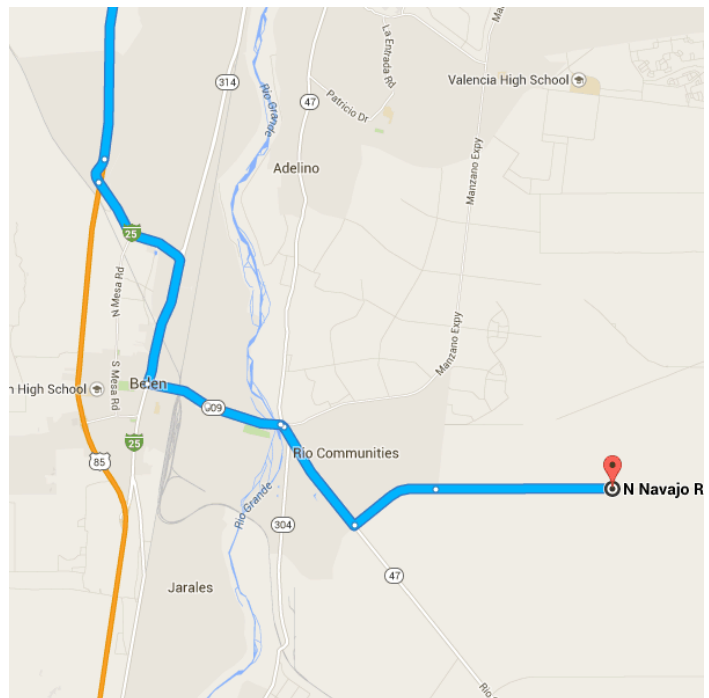

Directions from Albuquerque, NM to N Navajo Rd

o Albuquerque, NM

Get on I-25 S from Monte Vista Blvd NE and Central Ave NE/Rte 66

- \_\_\_\_\_ 2.2 mi / 7 min
- ↑ 1. Head north on Amherst Dr NE toward Roma Ave NE  
\_\_\_\_\_ 92 ft
- ↶ 2. Turn left at the 1st cross street onto Roma Ave NE  
\_\_\_\_\_ 125 ft
- ↶ 3. Turn left onto Monte Vista Blvd NE  
\_\_\_\_\_ 0.6 mi
- ↷ 4. Slight right onto Central Ave NE/Rte 66  
\_\_\_\_\_ 1.4 mi
- ↶ 5. Turn left onto the Interstate 25 S ramp  
\_\_\_\_\_ 0.2 mi

---

13.2 mi / 41 min

- 8. Continue onto I-25BUS  

---

 4.2 mi
- 9. Turn left onto W Reinken Ave  

---

 1.1 mi
- 10. Continue onto NM-309 W/E River Rd  

---

 1.3 mi
- 11. Slight right toward Rio Communities Blvd  

---

 312 ft
- 12. Slight right onto Rio Communities Blvd  

---

 2.1 mi
- 13. Turn left onto S Navajo Loop  

---

 1.6 mi
- 14. Continue onto N Navajo Rd  
 Destination will be on the left  

---

 3.0 mi