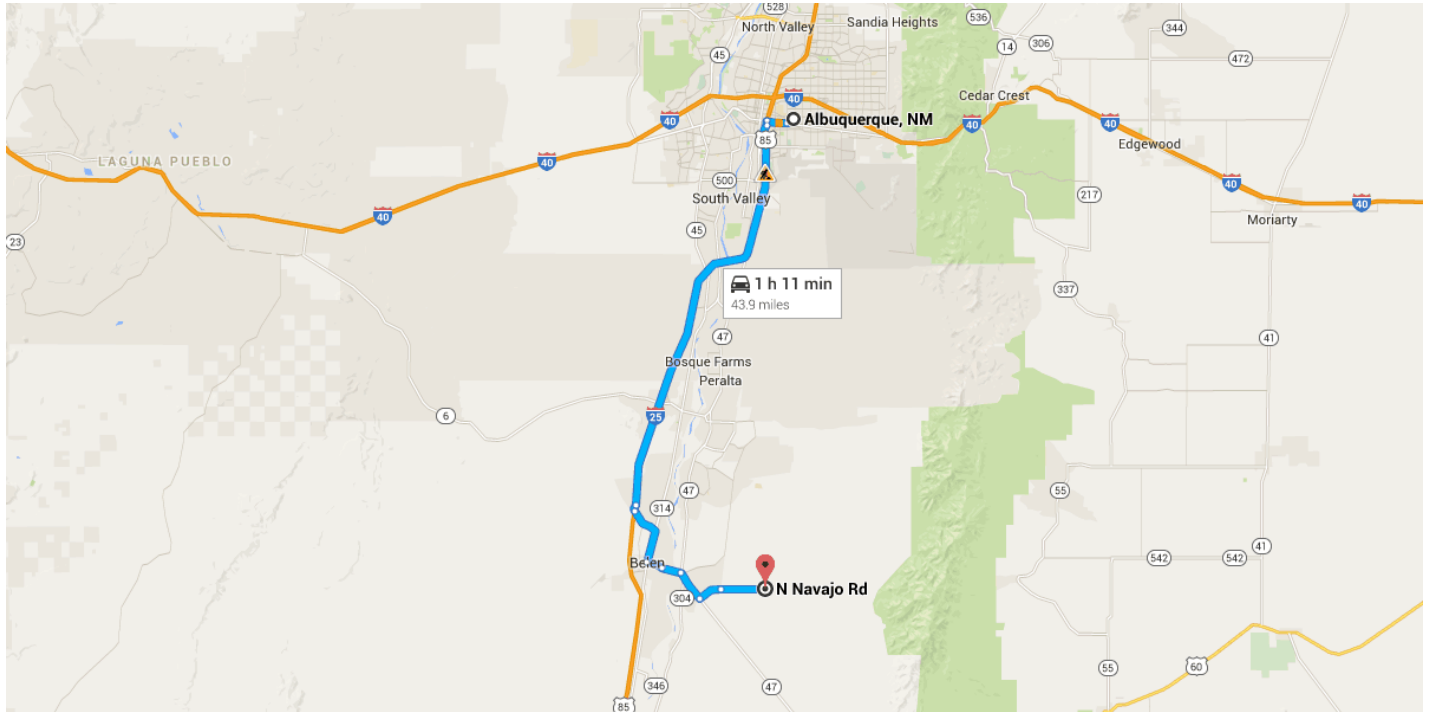

Directions from Albuquerque, NM to N Navajo Rd

o Albuquerque, NM

Get on I-25 S from Monte Vista Blvd NE and Central Ave NE/Rte 66

- \_\_\_\_\_ 2.2 mi / 7 min
- ↑ 1. Head north on Amherst Dr NE toward Roma Ave NE  
\_\_\_\_\_ 92 ft
- ↶ 2. Turn left at the 1st cross street onto Roma Ave NE  
\_\_\_\_\_ 125 ft
- ↶ 3. Turn left onto Monte Vista Blvd NE  
\_\_\_\_\_ 0.6 mi
- ↷ 4. Slight right onto Central Ave NE/Rte 66  
\_\_\_\_\_ 1.4 mi
- ↶ 5. Turn left onto the Interstate 25 S ramp  
\_\_\_\_\_ 0.2 mi

Follow I-25 S to I-25BUS in Belen. Take exit 195 from I-25 S

\_\_\_\_\_ 28.5 mi / 24 min

- 6. Merge onto I-25 S  

---

 28.0 mi
- 7. Take exit 195 for Interstate 25 Business toward Belen  

---

 0.4 mi

Continue on I-25BUS. Take Rio Communities Blvd to N Navajo Rd

---

13.2 mi / 41 min

- 8. Continue onto I-25BUS  

---

 4.2 mi
- 9. Turn left onto W Reinken Ave  

---

 1.1 mi
- 10. Continue onto NM-309 W/E River Rd  

---

 1.3 mi
- 11. Slight right toward Rio Communities Blvd  

---

 312 ft
- 12. Slight right onto Rio Communities Blvd  

---

 2.1 mi
- 13. Turn left onto S Navajo Loop  

---

 1.6 mi
- 14. Continue onto N Navajo Rd  
 Destination will be on the left  