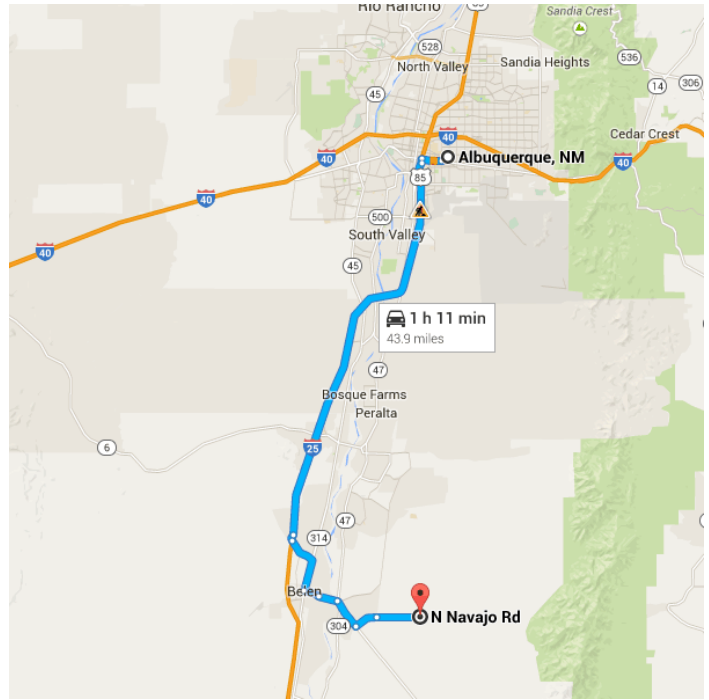

Directions from Albuquerque, NM to N Navajo Rd

o Albuquerque, NM

Get on I-25 S from Monte Vista Blvd NE and Central Ave NE/Rte 66

- \_\_\_\_\_ 2.2 mi / 7 min
- ↑ 1. Head north on Amherst Dr NE toward Roma Ave NE  
\_\_\_\_\_ 92 ft
- ↶ 2. Turn left at the 1st cross street onto Roma Ave NE  
\_\_\_\_\_ 125 ft
- ↶ 3. Turn left onto Monte Vista Blvd NE  
\_\_\_\_\_ 0.6 mi
- ↷ 4. Slight right onto Central Ave NE/Rte 66  
\_\_\_\_\_ 1.4 mi
- ↶ 5. Turn left onto the Interstate 25 S ramp  
\_\_\_\_\_ 0.2 mi

Follow I-25 S to I-25BUS in Belen. Take exit 195 from I-25 S

\_\_\_\_\_ 28.5 mi / 24 min

- 6. Merge onto I-25 S  

---

 28.0 mi
- 7. Take exit 195 for Interstate 25 Business toward Belen  

---

 0.4 mi

Continue on I-25BUS. Take Rio Communities Blvd to N Navajo Rd

---

13.2 mi / 41 min

- 8. Continue onto I-25BUS  

---

 4.2 mi
- 9. Turn left onto W Reinken Ave  

---

 1.1 mi
- 10. Continue onto NM-309 W/E River Rd  

---

 1.3 mi
- 11. Slight right toward Rio Communities Blvd  

---

 312 ft
- 12. Slight right onto Rio Communities Blvd  

---

 2.1 mi
- 13. Turn left onto S Navajo Loop  

---

 1.6 mi
- 14. Continue onto N Navajo Rd  
 Destination will be on the left  