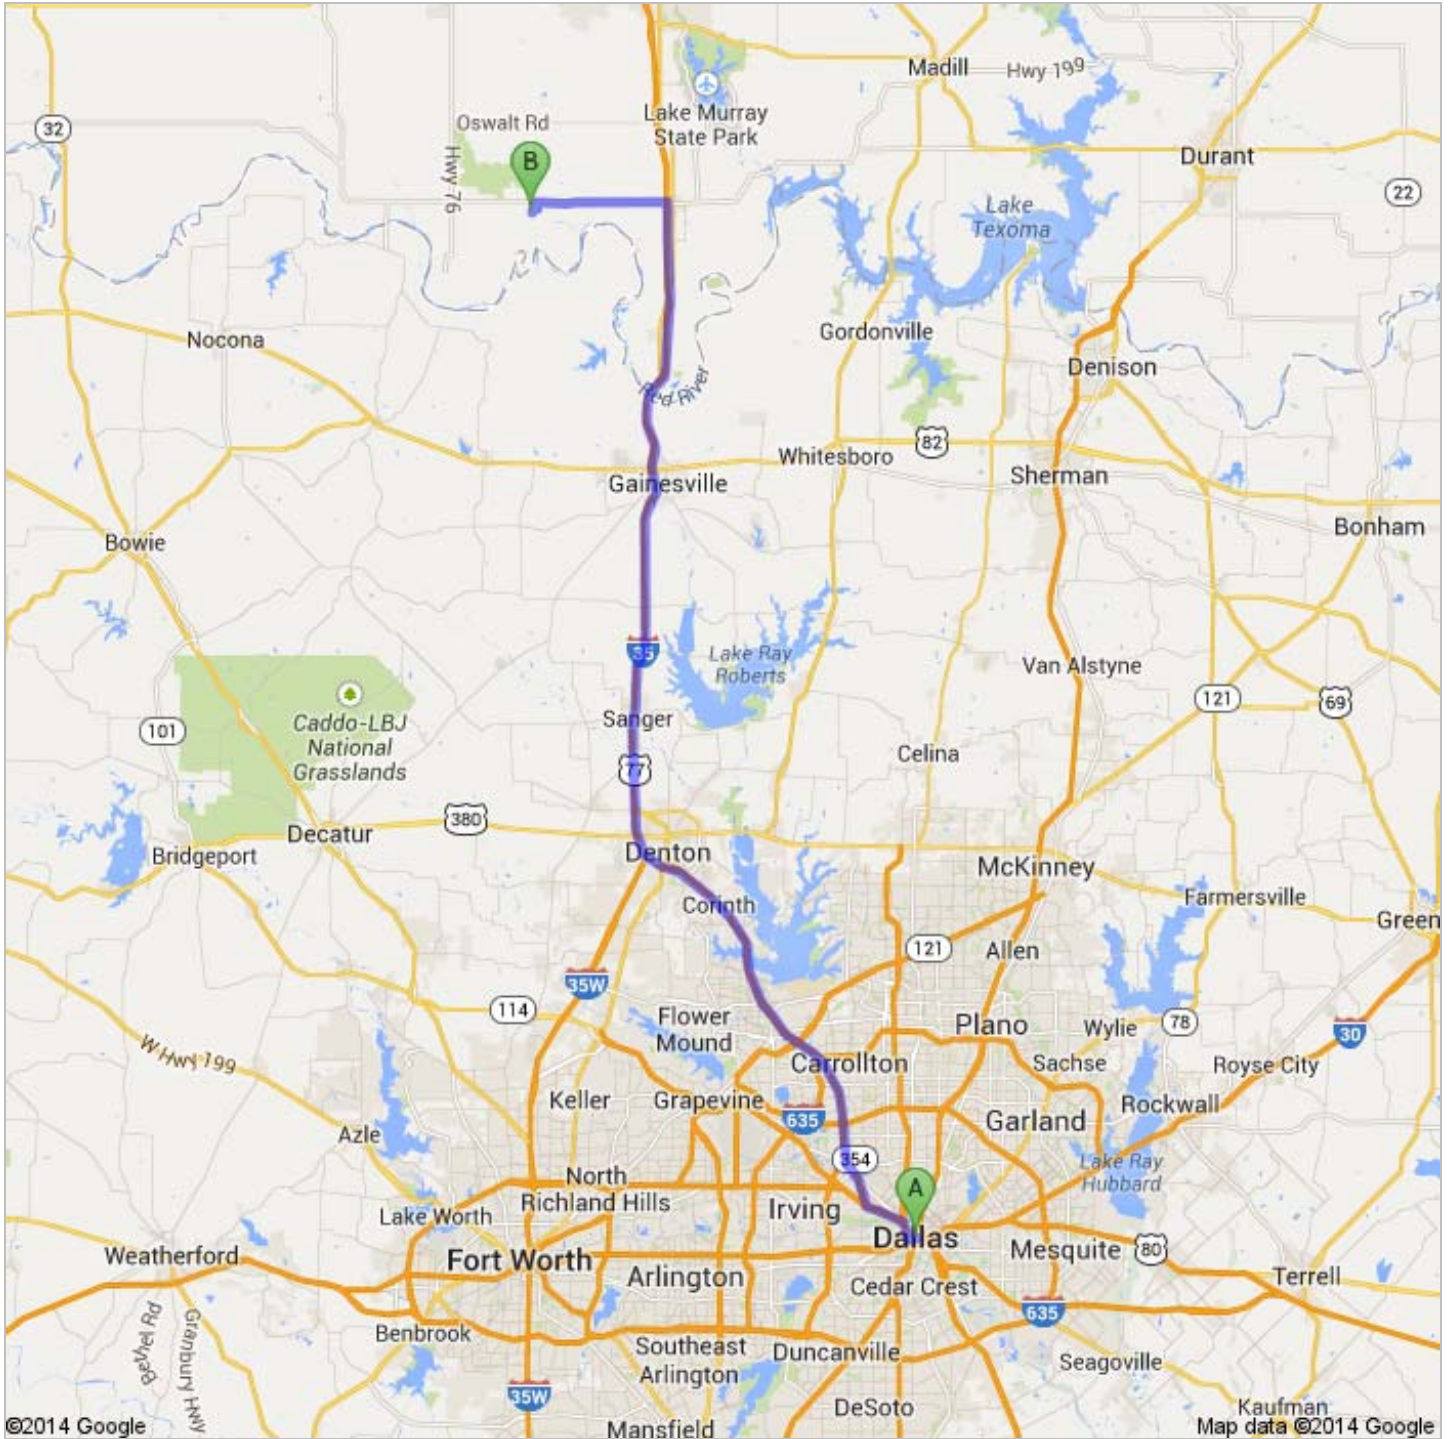

Directions to Valleyview Dr
103 mi – about 1 hour 43 mins

 Dallas, TX

1. Head **west** on **Main St** toward **S Field St**

go 144 ft
total 144 ft

 2. Take the 1st right onto **N Field St**

go 285 ft
total 430 ft

 3. Take the 1st left onto **Elm St**
About 1 min

go 0.6 mi
total 0.6 mi

 4. Take the ramp onto **I-35E N**
About 41 mins

go 39.4 mi
total 40.0 mi

5. Continue onto **I-35 N**
Entering Oklahoma
About 44 mins

go 51.6 mi
total 91.6 mi

6. Take exit **15** for **OK-32** toward **Marietta Ryan**
About 1 min

go 0.3 mi
total 91.8 mi

7. Turn left onto **OK-32 W**
About 10 mins

go 10.2 mi
total 102 mi

8. Turn left onto **Falconhead Dr**
About 3 mins

go 0.6 mi
total 103 mi

9. Turn right onto **Arrowhead Dr**
About 1 min

go 0.4 mi
total 103 mi

10. Take the 2nd left onto **Valleyview Dr**
Destination will be on the left

go 499 ft
total 103 mi

Valleyview Dr