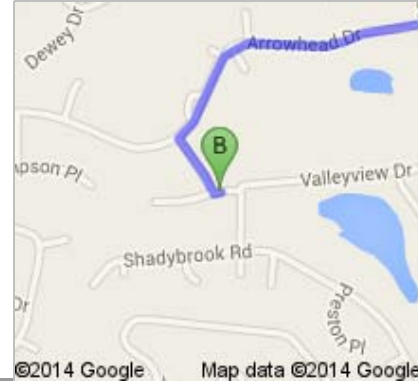

Directions to Valleyview Dr
103 mi – about 1 hour 43 mins

 Dallas, TX

1. Head **west** on **Main St** toward **S Field St**

go 144 ft
total 144 ft

 2. Take the 1st right onto **N Field St**

go 285 ft
total 430 ft

go 51.6 mi
total 91.6 mi

6. Take exit **15** for **OK-32** toward **Marietta Ryan**
About 1 min

go 0.3 mi
total 91.8 mi

7. Turn left onto **OK-32 W**
About 10 mins

go 10.2 mi
total 102 mi

8. Turn left onto **Falconhead Dr**
About 3 mins

go 0.6 mi
total 103 mi

9. Turn right onto **Arrowhead Dr**
About 1 min

go 0.4 mi
total 103 mi

10. Take the 2nd left onto **Valleyview Dr**
Destination will be on the left

go 499 ft
total 103 mi

Valleyview Dr

These directions are for planning purposes only. You may find that construction projects, traffic, weather, or other events may cause conditions to differ from the map results, and you should plan your route accordingly. You must obey all signs or notices regarding your route.