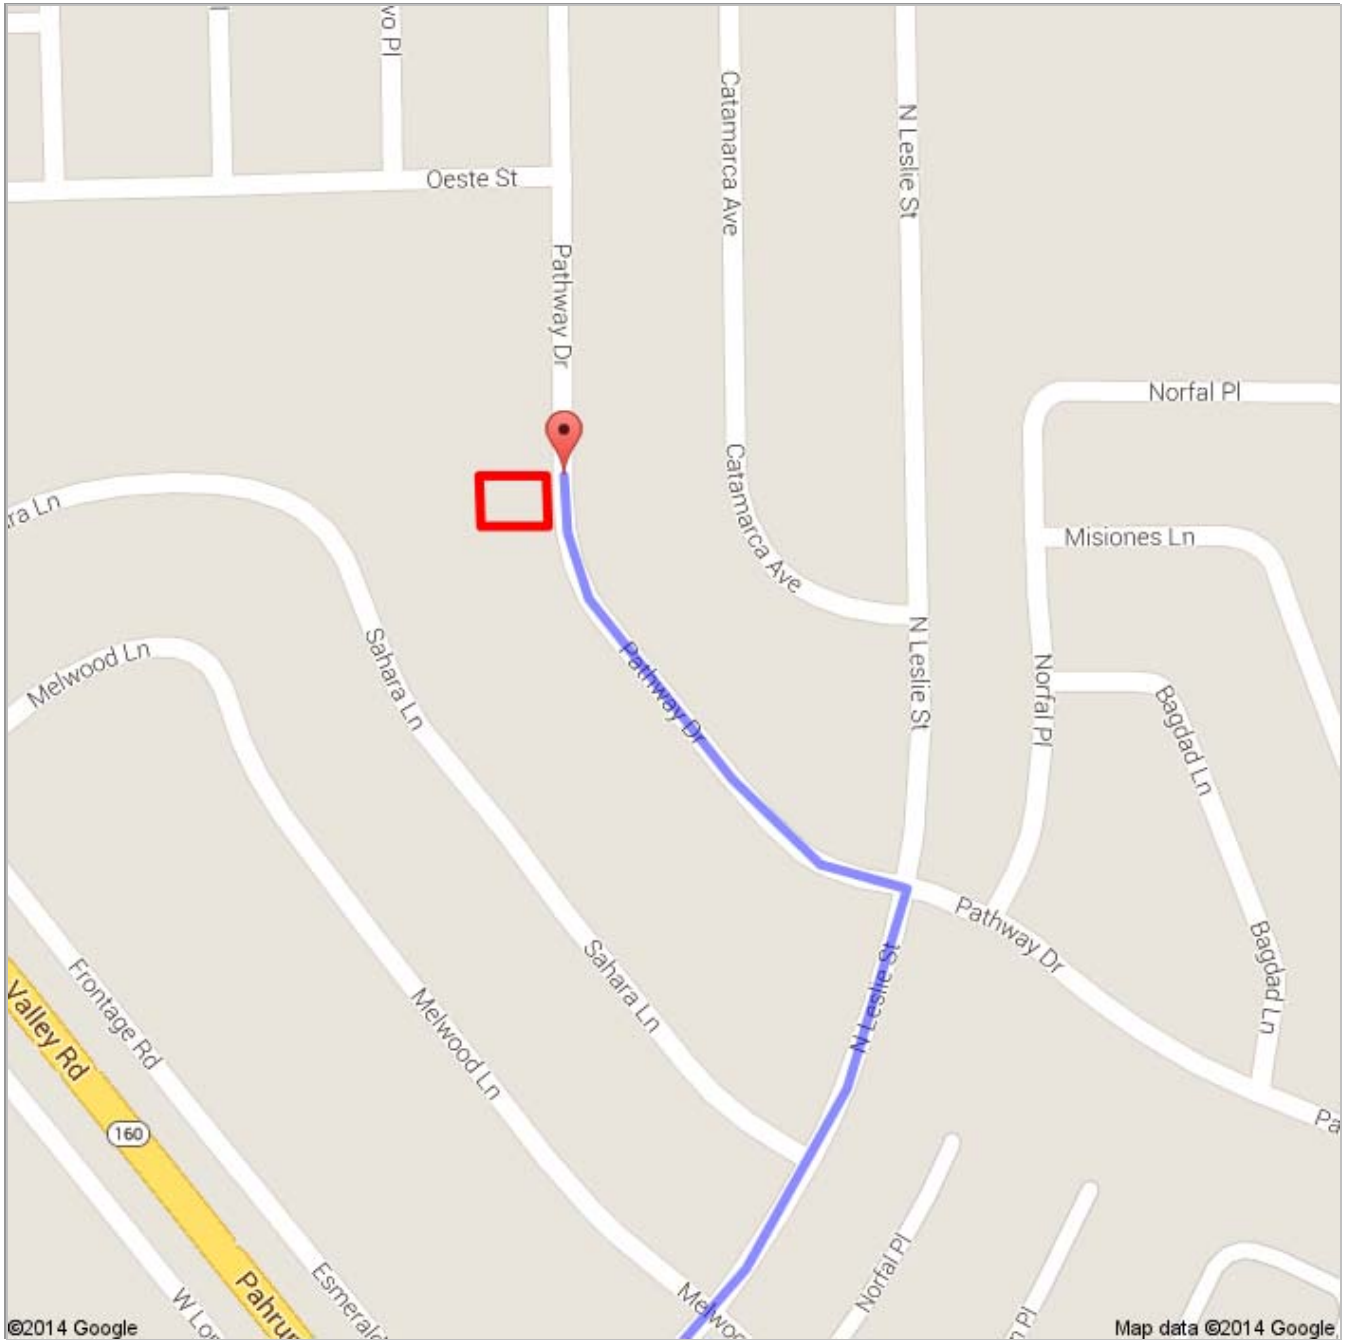

7828.kmz

Public · 0 views
Created on May 10 · By Bryson · Updated < 1 minute ago

- Polygon Measure
- From: Las Vegas, NV
- Driving directions to Pathway Dr
- To: Pathway Dr