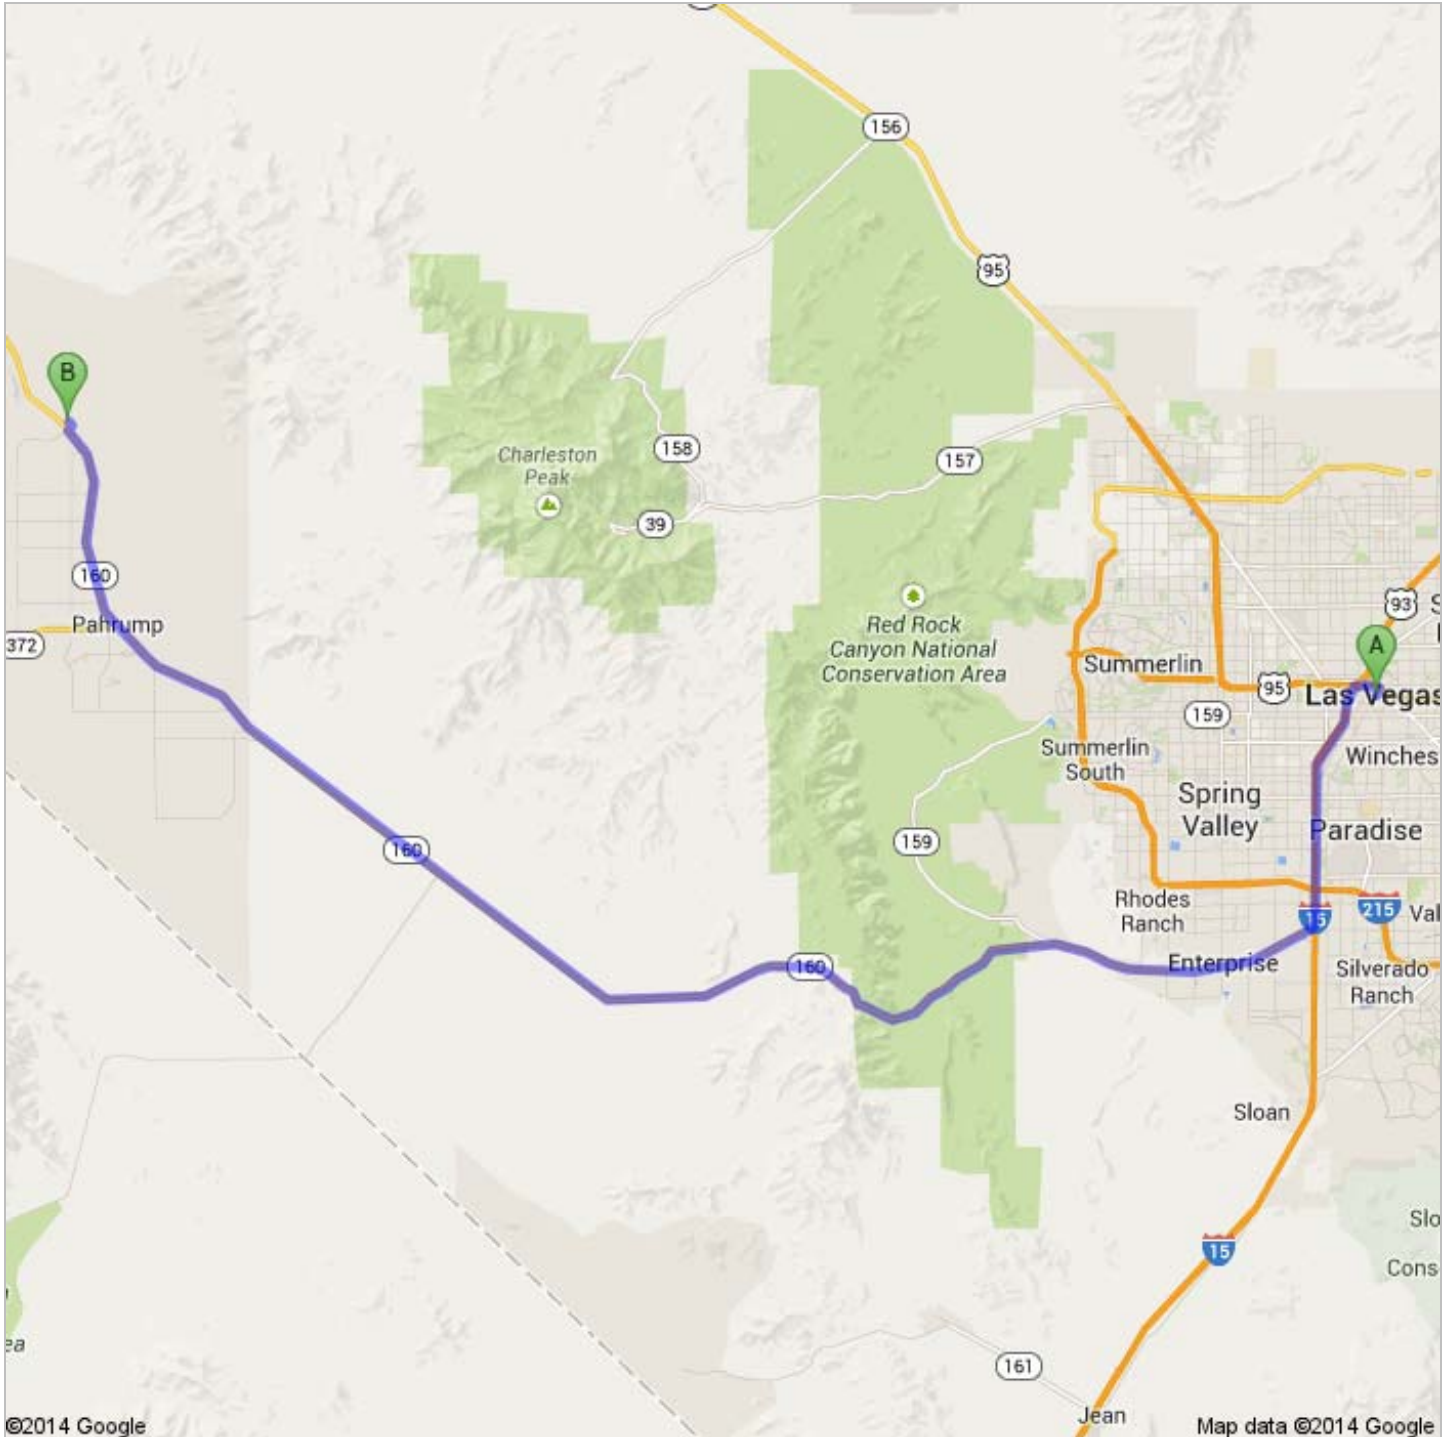

Directions to Pathway Dr
71.4 mi – about 1 hour 16 mins

 Las Vegas, NV

1. Head **northeast** on **N Las Vegas Blvd** toward **E Ogden Ave**
About 1 min

go 0.3 mi
total 0.3 mi

2. Turn left to merge onto **I-515 N/US-93 N/US-95 N**
About 59 secs

go 0.5 mi
total 0.9 mi

3. Take exit **76A** to merge onto **I-15 S** toward **Los Angeles**
About 10 mins

go 9.6 mi
total 10.4 mi

4. Take exit **33** toward **NV-160 W/Blue Diamond Rd**

go 0.2 mi
total 10.6 mi

©2014 Google Map data ©2014 Google

- 160 5. Keep right at the fork and merge onto **NV-160 W/Blue Diamond Rd**
 Continue to follow NV-160 W
 About 1 hour 1 min

go 60.3 mi
total 71.0 mi

©2014 Google Map data ©2014 Google

-  Polygon Measure
-  From: Las Vegas, NV
-  Driving directions to Pathway Dr
-  To: Pathway Dr