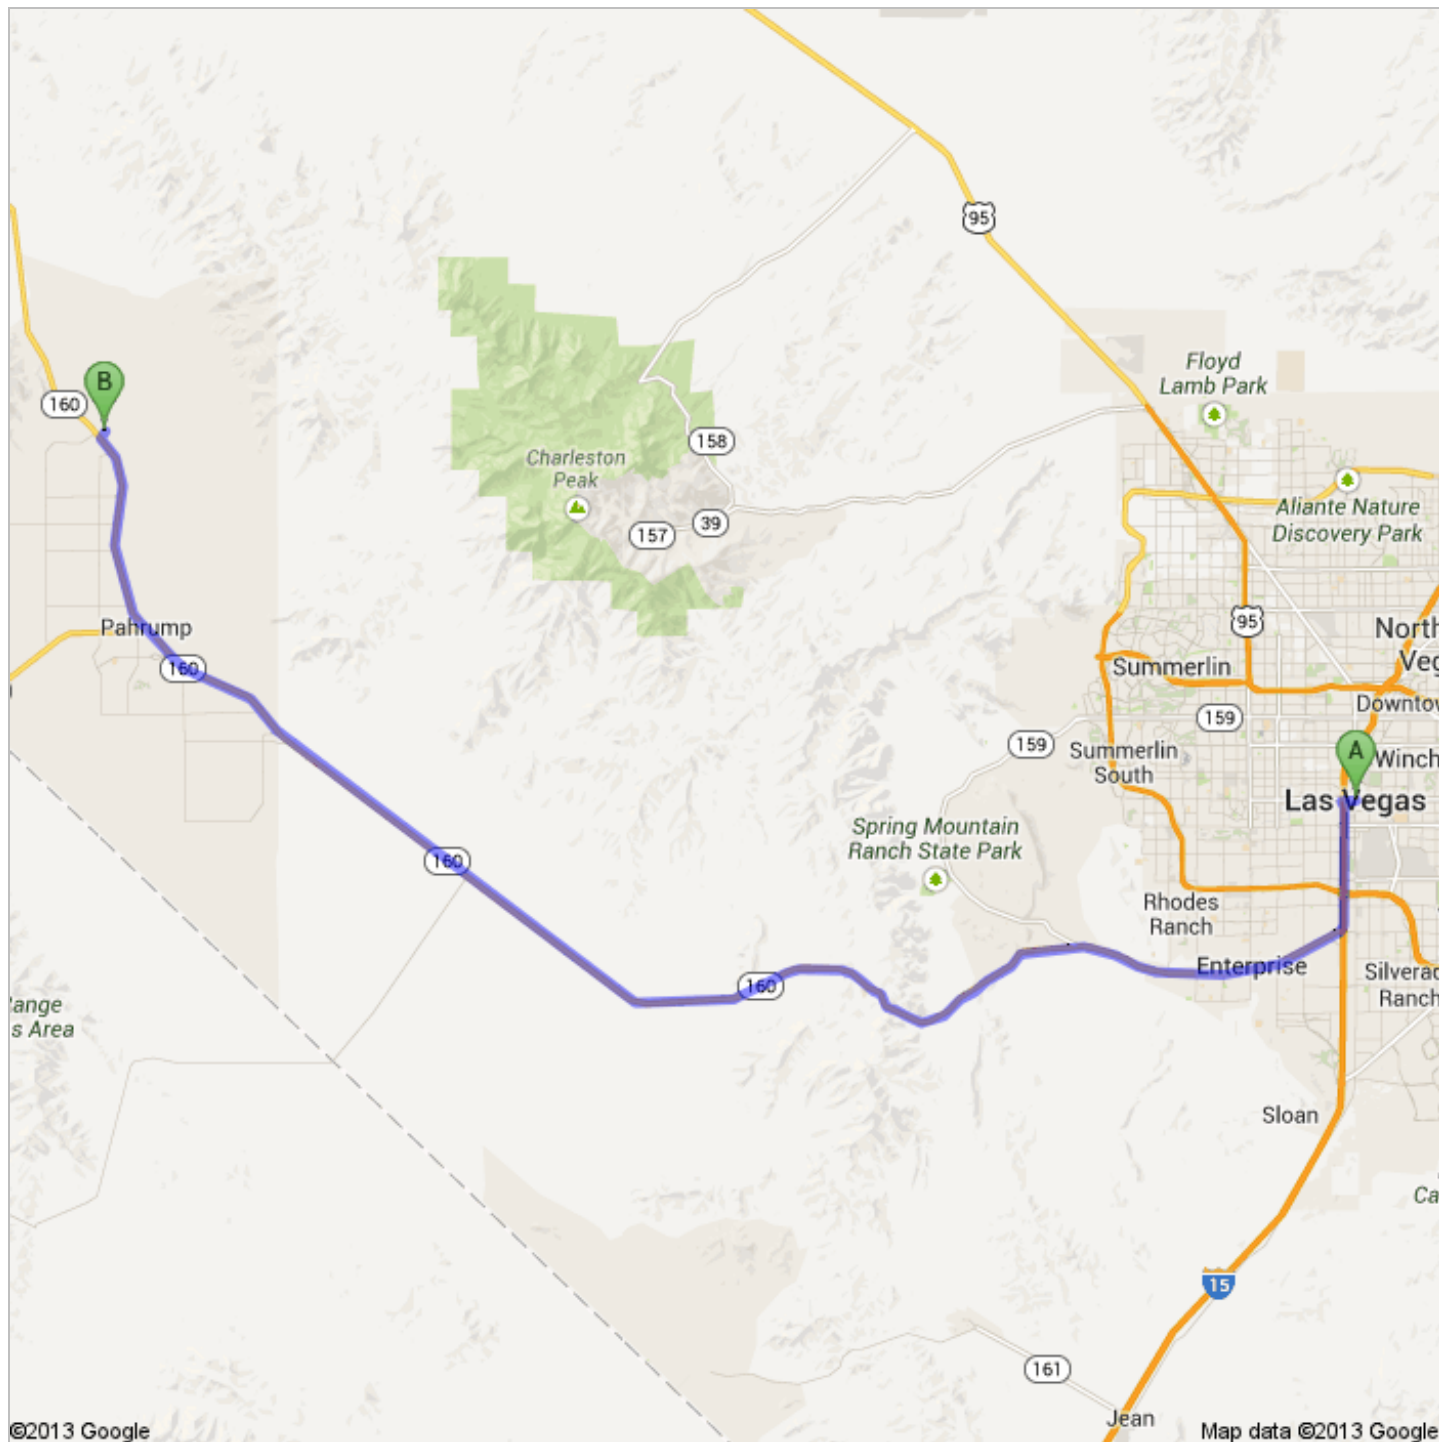

Directions to Pathway Dr
65.8 mi – about 1 hour 13 mins

 Las Vegas, NV

1. Head **north** on **S Las Vegas Blvd** toward **E Flamingo Rd**

go 39 ft
total 39 ft

 2. Take the 1st left onto **E Flamingo Rd**
About 3 mins

go 0.6 mi
total 0.6 mi

 3. Turn left to merge onto **I-15 S** toward **Los Angeles**
About 4 mins

go 4.6 mi
total 5.1 mi

 4. Take exit **33** toward **NV-160 W/Blue Diamond Rd**

go 0.2 mi
total 5.3 mi

- 160 5. Keep right at the fork and merge onto **NV-160 W/Blue Diamond Rd**
Continue to follow NV-160 W
About 1 hour 4 mins

go 60.1 mi
total 65.5 mi

- ➡ 6. Turn right onto **Park Retiro**
About 2 mins

go 0.3 mi
total 65.8 mi

- ↶ 7. Take the 3rd left onto **Pathway Dr**
Destination will be on the right

go 121 ft
total 65.8 mi

B Pathway Dr

 Untitled Polygon

 From: Las Vegas, NV

 Driving directions to 36.314505, -116.011116

 To: 36.314505, -116.011116