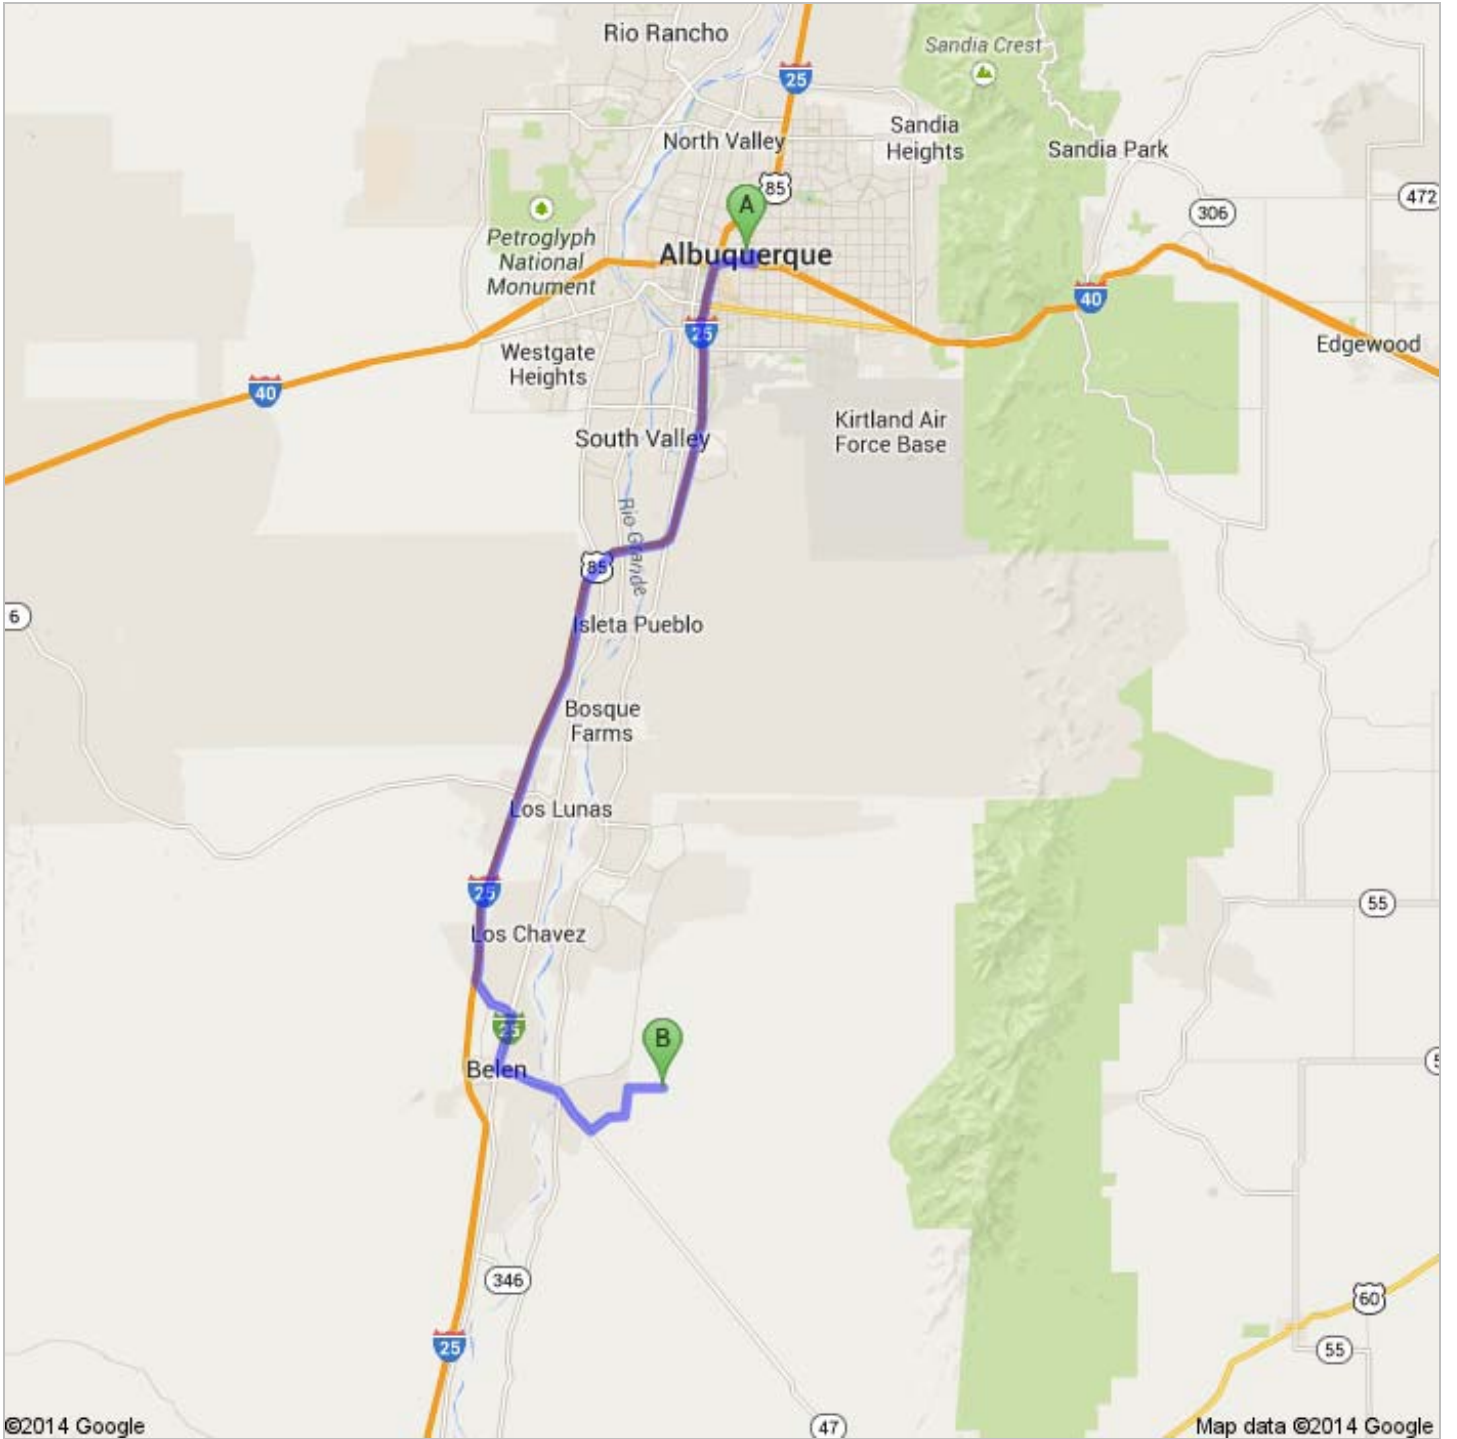

**Directions to Manzano Expy**  
45.1 mi – about 1 hour 6 mins

 Albuquerque, NM

1. Head **east** on **Phoenix Ave NE** toward **American Dr NE/Bryn Mawr Dr NE**  
About 1 min

go 0.3 mi  
total 0.3 mi

 2. Turn **right** onto **Carlisle Blvd NE**  
About 53 secs

go 0.3 mi  
total 0.6 mi

 3. Take the **Interstate 40 W** ramp

go 0.3 mi  
total 0.9 mi

 4. Merge onto **I-40 W**

go 0.6 mi  
total 1.5 mi

 5. Take exit **159B-159C** for **I-25 S/I-25 N** toward **Las Cruces/Santa Fe**

go 0.3 mi  
total 1.8 mi

 6. Take exit **159B** on the left to merge onto **I-25 S** toward **Las Cruces**  
About 25 mins

go 30.2 mi  
total 32.0 mi

 7. Take exit **195** for **Interstate 25 Business** toward **Belen**

go 1.1 mi  
total 37.7 mi

Ⓣ 11. Continue onto **NM-309 W/E River Rd**  
About 2 mins

go 1.3 mi  
total 39.0 mi

➤ 12. Turn right onto **Rio Communities Blvd**  
About 3 mins

go 2.1 mi  
total 41.1 mi

↶ 13. Turn left onto **S Navajo Loop**  
About 11 mins