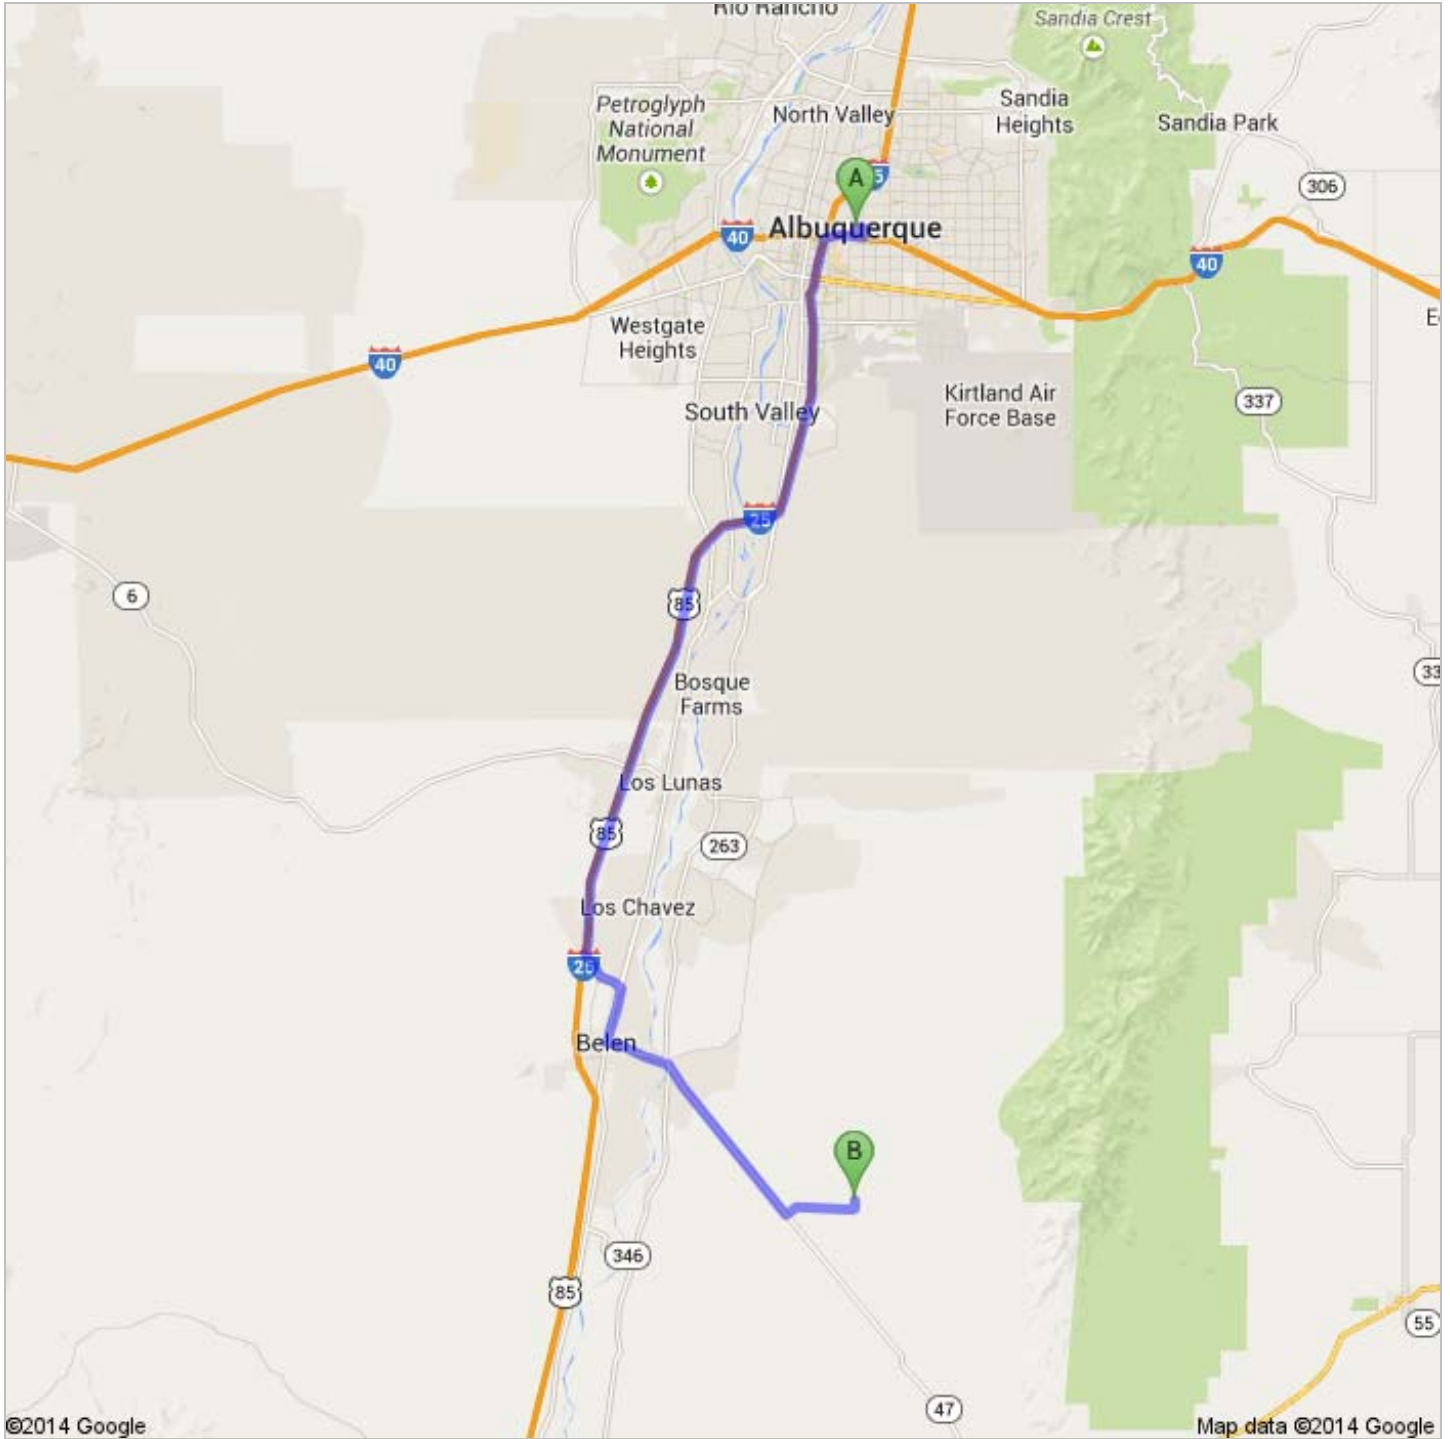

Directions to Nile Rd
49.6 mi – about 1 hour 0 mins

 Albuquerque, NM

1. Head **east** on **Phoenix Ave NE** toward **American Dr NE/Bryn Mawr Dr NE**
About 57 secs

go 0.3 mi
total 0.3 mi

 2. Turn **right** onto **Carlisle Blvd NE**
About 1 min

go 0.3 mi
total 0.6 mi

 3. Take the **Interstate 40 W** ramp

go 0.3 mi
total 0.9 mi

 4. Merge onto **I-40 W**

go 0.6 mi
total 1.5 mi

5. Take exit **159B-159C** for **I-25 S/I-25 N** toward **Las Cruces/Santa Fe**

go 0.3 mi
total 1.8 mi

6. Take exit **159B** on the left to merge onto **I-25 S** toward **Las Cruces**
About 25 mins

go 30.2 mi
total 32.0 mi

7. Take exit **195** for **Interstate 25 Business** toward **Belen**

At the end of the Google directions turn right and continue 1.14 miles.

SW corner of property on left.