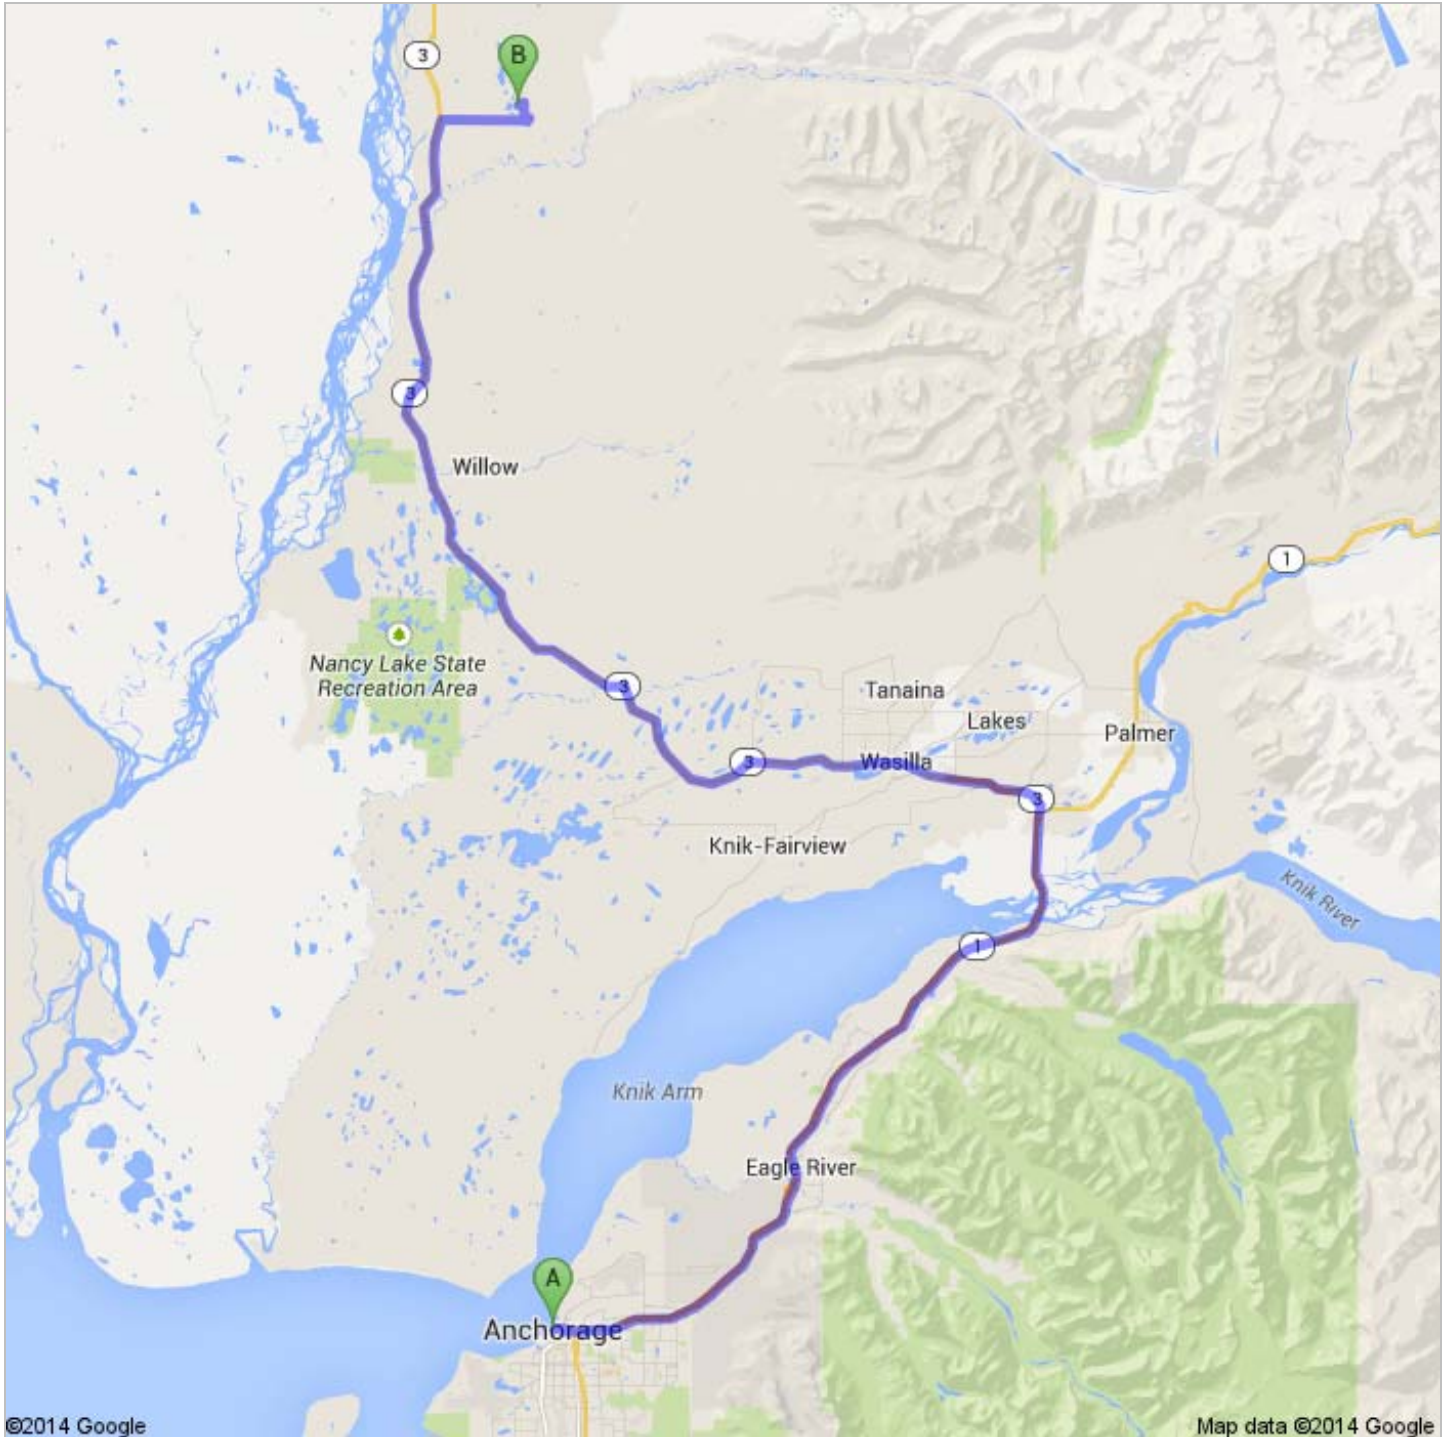

Directions to S Silver Salmon Dr
94.2 mi – about 2 hours 4 mins

A Anchorage, AK

1. Head **north** on **I St** toward **W 4th Ave**

go 184 ft
total 184 ft

 2. Take the 1st right onto **W 4th Ave**
About 1 min

go 0.4 mi
total 0.4 mi

 3. Turn right onto **C St**
About 58 secs

go 0.1 mi
total 0.6 mi

 4. Turn left onto **W 6th Ave**
About 4 mins

go 1.0 mi
total 1.5 mi

5. Continue onto **E 5th Ave**
About 2 mins

go 1.1 mi
total 2.6 mi

go 47.9 mi
total 89.0 mi

9. Turn right onto **Hidden Hills Rd**
About 10 mins

go 3.2 mi
total 92.3 mi

10. Slight left to stay on **Hidden Hills Rd**

go 0.2 mi
total 92.5 mi

11. Continue onto **Pass the Bait Ave**

-  Polygon Measure
-  From: Anchorage, AK
-  Driving directions to S Silver Salmon Dr
-  To: S Silver Salmon Dr