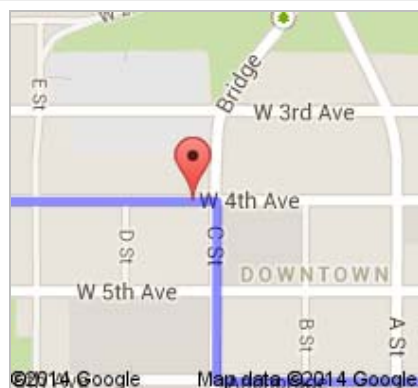

Directions to S Silver Salmon Dr
94.2 mi – about 2 hours 4 mins

A Anchorage, AK

1. Head **north** on **I St** toward **W 4th Ave**

go 184 ft
total 184 ft

 2. Take the 1st right onto **W 4th Ave**
About 1 min

go 0.4 mi
total 0.4 mi

 3. Turn right onto **C St**
About 58 secs

go 0.1 mi
total 0.6 mi

 4. Turn left onto **W 6th Ave**
About 4 mins

go 1.0 mi
total 1.5 mi

5. Continue onto **E 5th Ave**
About 2 mins

go 1.1 mi
total 2.6 mi

go 47.9 mi
total 89.0 mi

9. Turn right onto **Hidden Hills Rd**
About 10 mins

go 3.2 mi
total 92.3 mi

10. Slight left to stay on **Hidden Hills Rd**

go 0.2 mi
total 92.5 mi

11. Continue onto **Pass the Bait Ave**

go 0.2 mi
total 92.7 mi

12. Turn left toward **Passthebait Ave**
About 48 secs

go 0.3 mi
total 93.0 mi

- ↶ 13. Turn left onto **Passthebait Ave**
About 48 secs

go 0.2 mi
total 93.2 mi

- ↷ 14. Take the 2nd right onto **Bendapole Rd**
About 2 mins