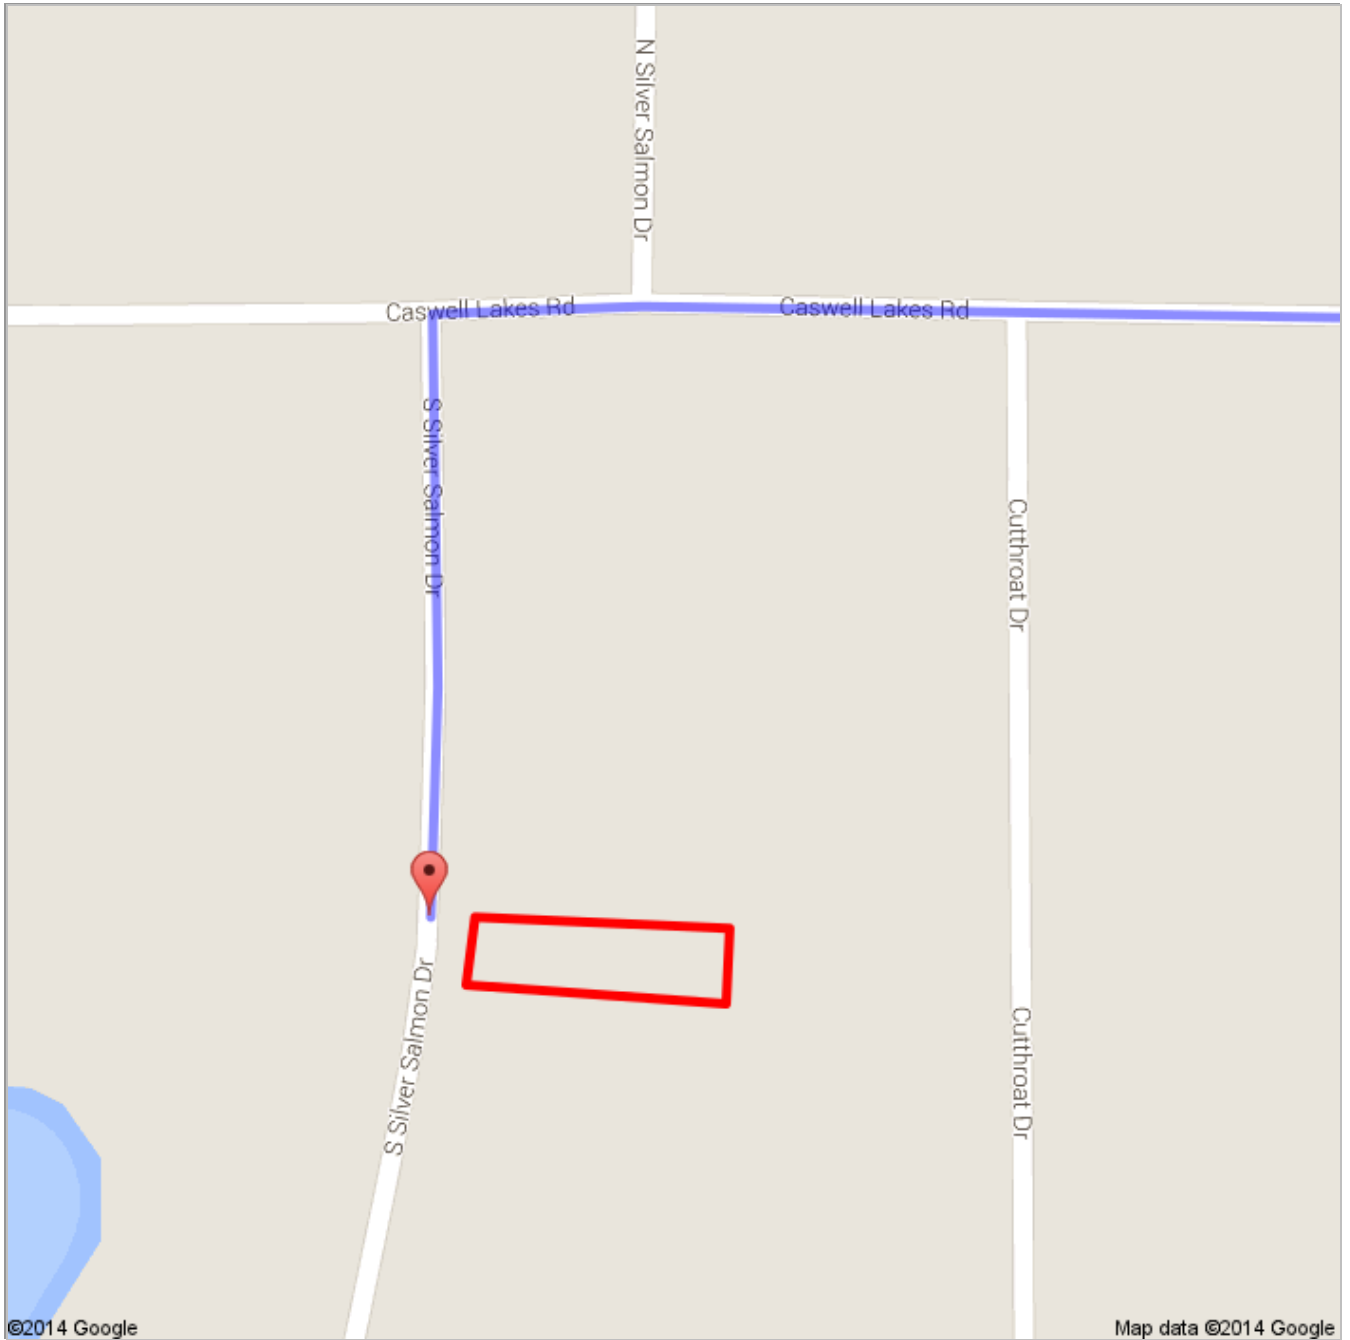

7971.kmz

Public · 0 views
Created on Jul 2 · By Bryson · Updated < 1 minute ago

- Polygon Measure
- From: Anchorage, AK
- Driving directions to S Silver Salmon Dr
- To: S Silver Salmon Dr