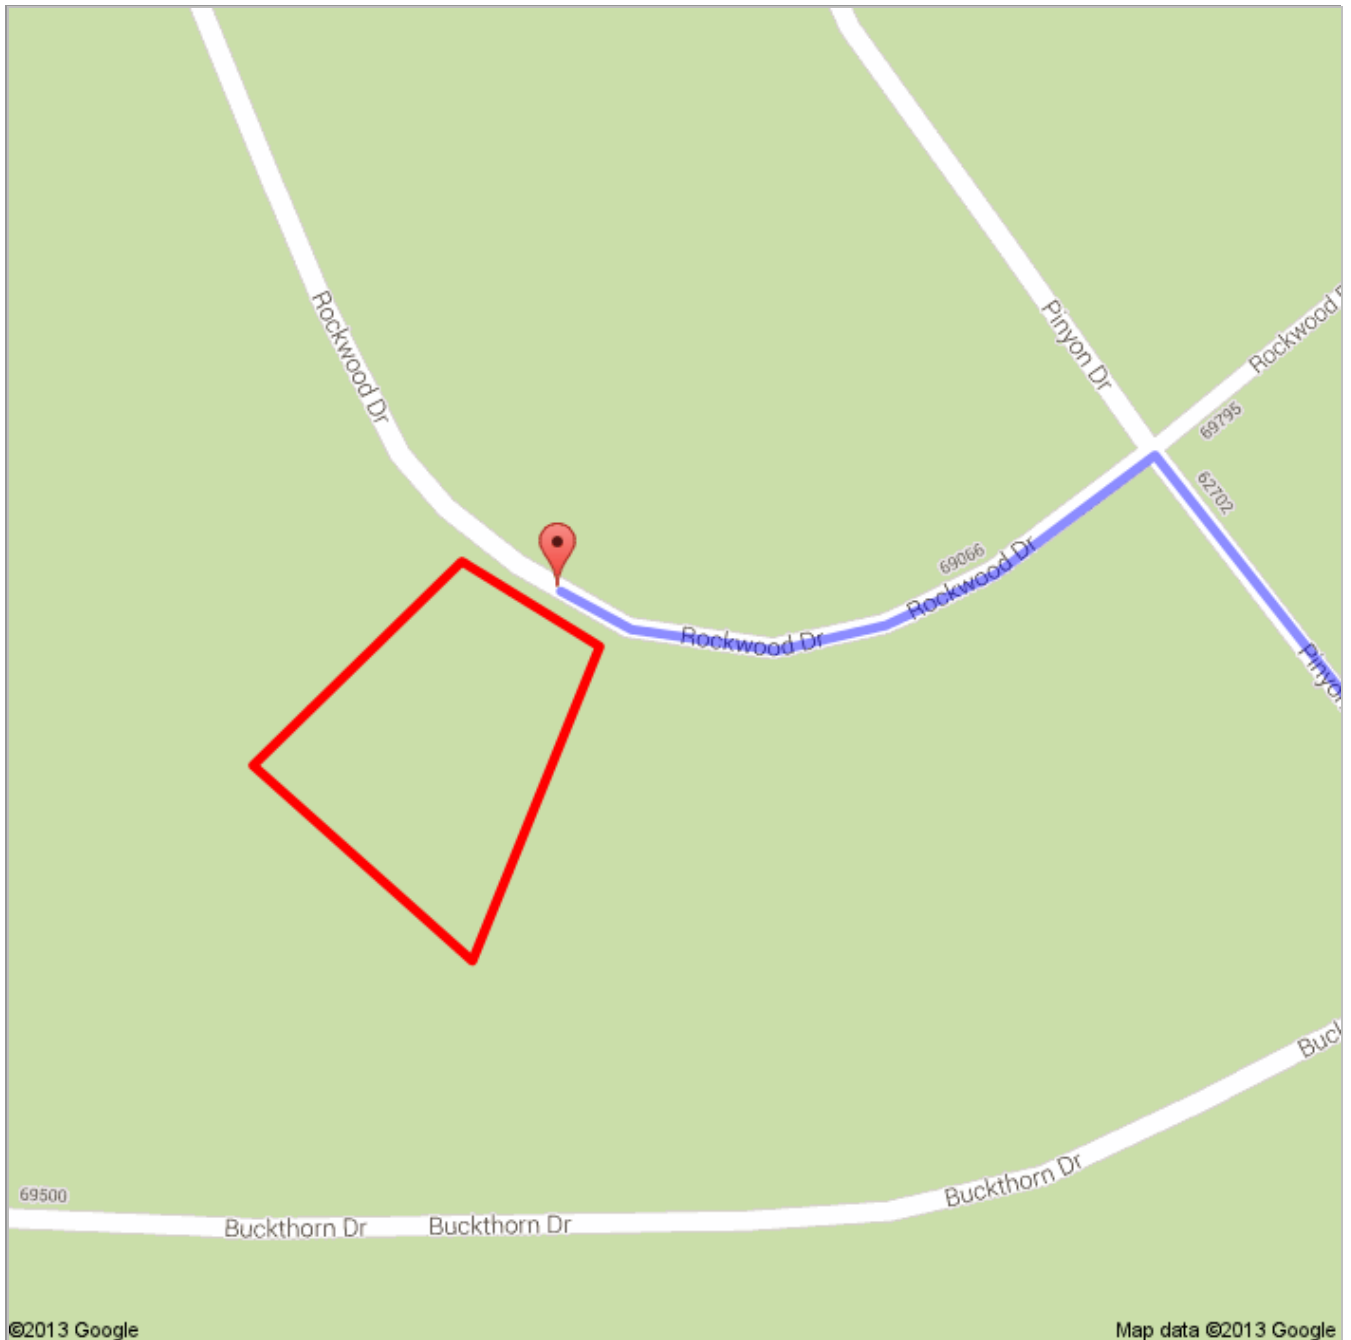

8123.kmz

Public · 0 views
Created on Aug 20 · By Bryson · Updated < 1 minute ago

Untitled Polygon

From: Palm Springs, CA

Driving directions to 33.59225, -116.45866

To: 33.59225, -116.45866