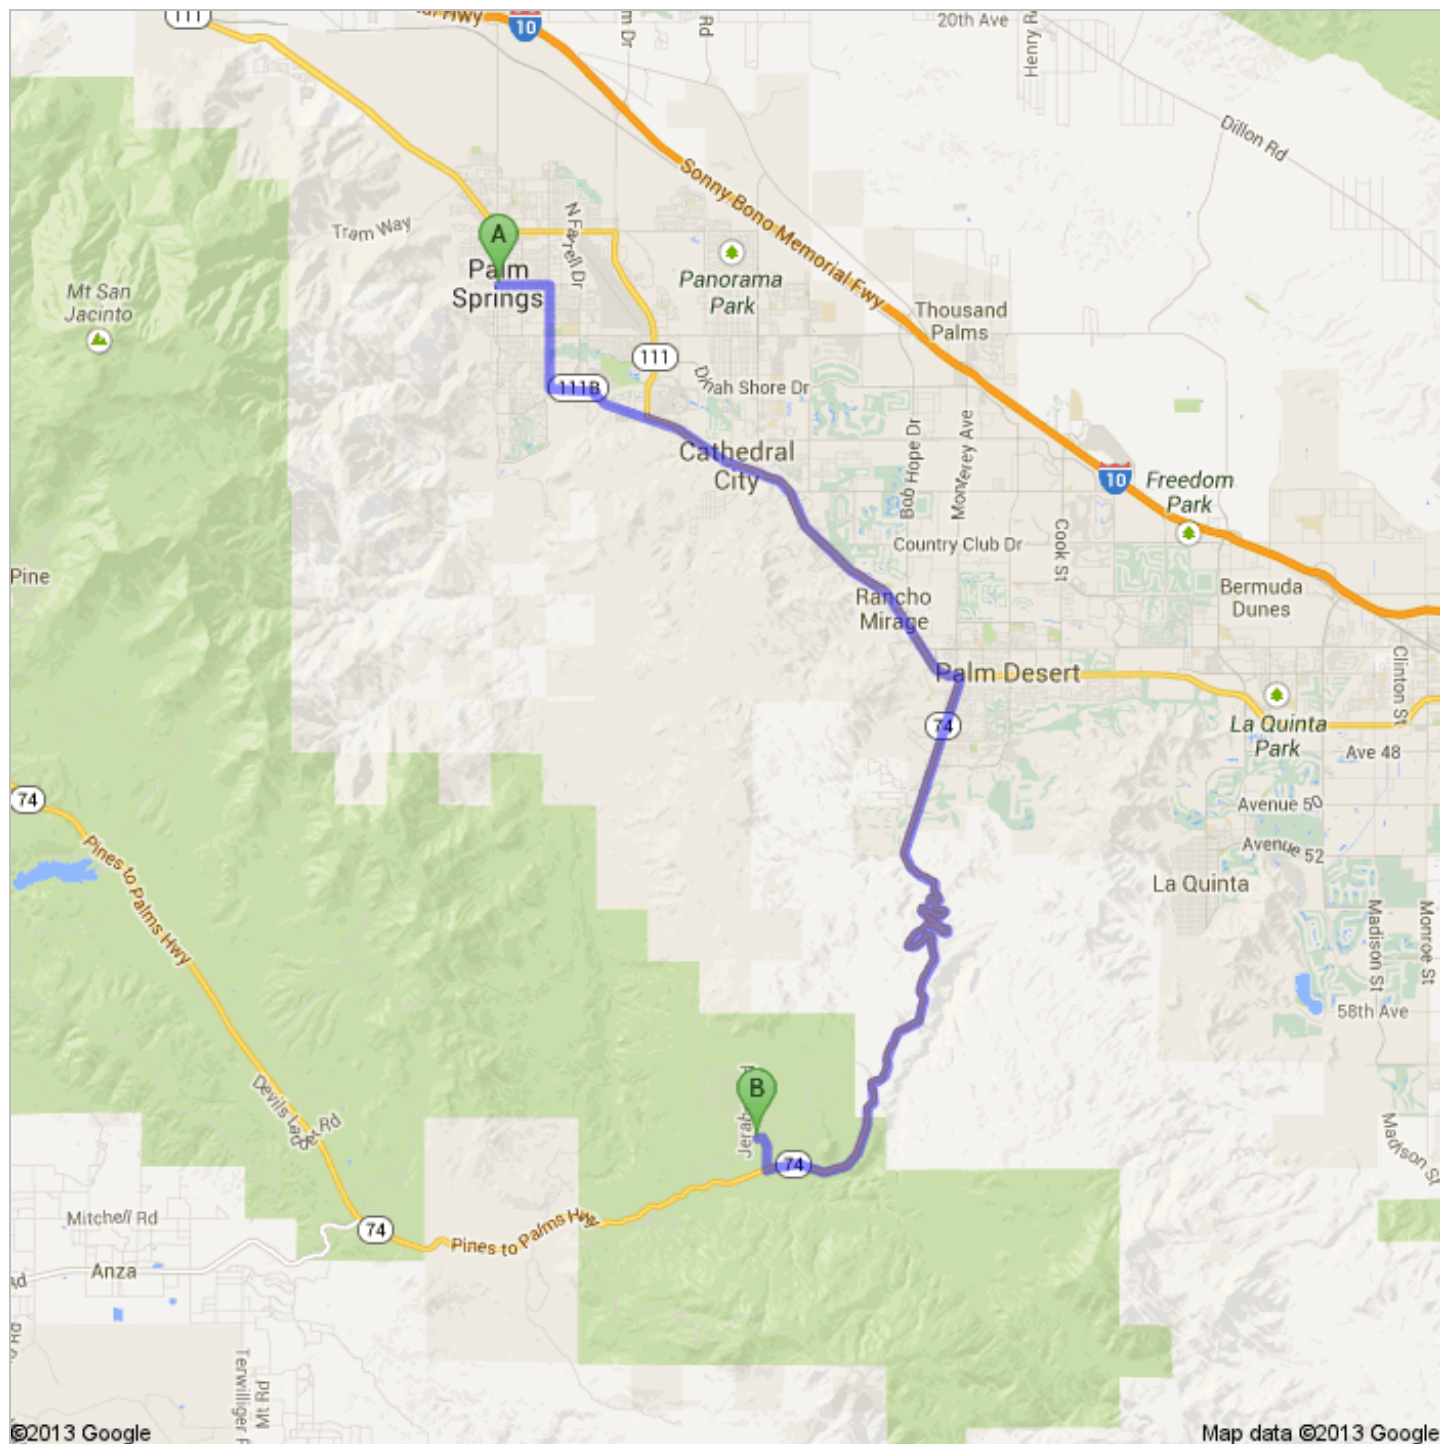

Directions to Rockwood Dr
29.4 mi – about 46 mins

 Palm Springs, CA

1. Head **east** on **E Alejo Rd** toward **N Calle Encilia**
About 2 mins

go 1.0 mi
total 1.0 mi

 2. Turn **right** onto **N Sunrise Way**
About 4 mins

go 2.0 mi
total 3.0 mi

 3. Turn **left** onto **E Palm Canyon Dr**
About 9 mins

go 4.8 mi
total 7.8 mi

 4. Continue onto **CA-111 S**
About 8 mins

go 5.3 mi
total 13.2 mi

74 5. Turn right onto **CA-74 W/Pines to Palms Hwy**
About 19 mins

go 15.5 mi
total 28.6 mi

↗ 6. Turn right onto **Pinyon Dr**
About 2 mins

go 0.5 mi
total 29.1 mi

↖ 7. Keep left to stay on **Pinyon Dr**
About 48 secs

go 0.2 mi
total 29.3 mi

↖ 8. Take the 2nd left onto **Rockwood Dr**
Destination will be on the left

 Untitled Polygon

 From: Palm Springs, CA

 Driving directions to 33.59225, -116.45866

 To: 33.59225, -116.45866