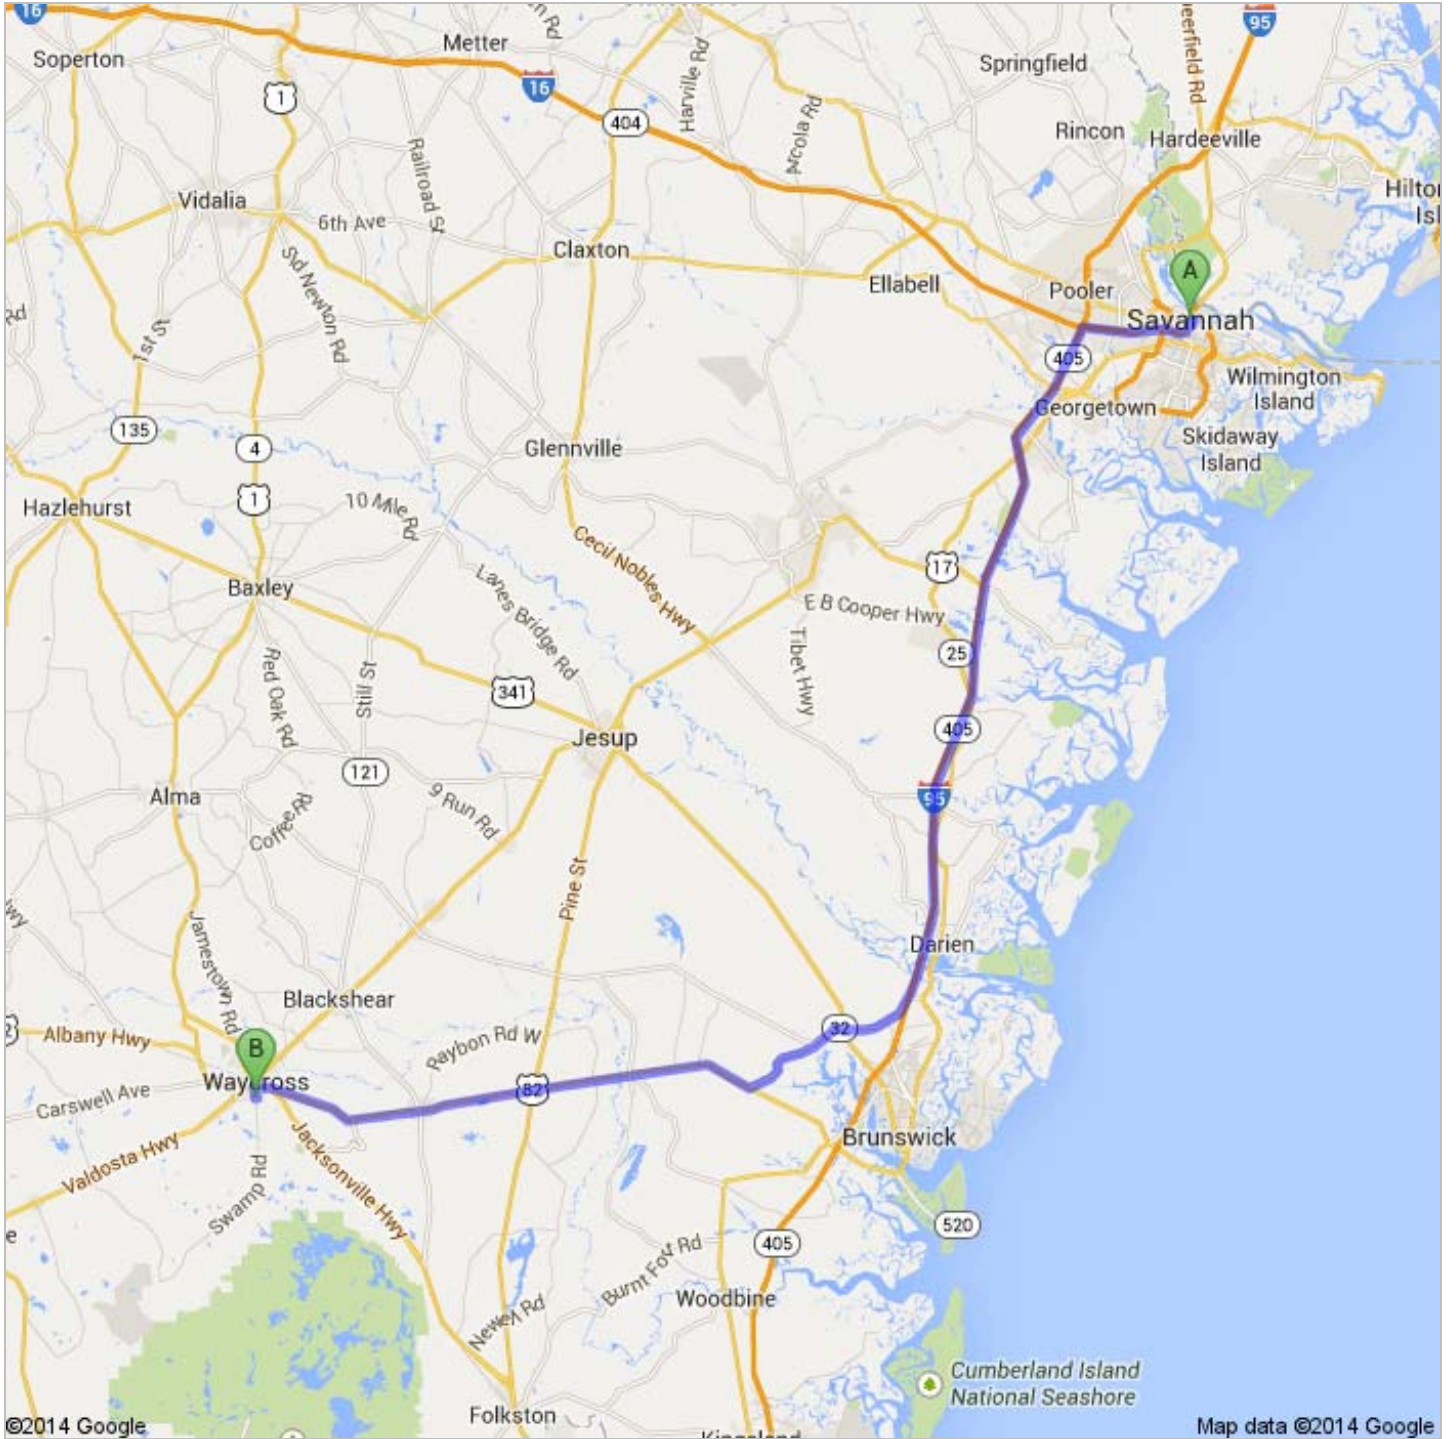

Directions to Glass St
124 mi – about 2 hours 2 mins

 Savannah, GA

1. Head **east** on **W Bay St** toward **N Fahm St**

go 0.2 mi
total 0.2 mi

 2. Turn right onto **Martin Luther King Jr Blvd**
About 2 mins

go 0.6 mi
total 0.9 mi

 3. Slight right onto the **Interstate 16 W** ramp to **Macon/**
Interstate 95

go 0.5 mi
total 1.3 mi

 4. Merge onto **I-16 W**
About 8 mins

go 8.4 mi
total 9.7 mi

5. Take exit **157A** to merge onto **I-95 S** toward **Brunswick/Jacksonville**
About 46 mins

go 56.4 mi
total 66.1 mi

6. Take exit **42** for **GA-99**

go 0.5 mi
total 66.5 mi

7. Turn right onto **GA-99 S**
About 10 mins

go 8.5 mi
total 75.1 mi

8. Turn left to stay on **GA-99 S**
About 7 mins

go 6.8 mi
total 81.9 mi

520

9. Turn right onto **GA-520 W/US-82 W**
About 43 mins

go 40.9 mi
total 123 mi

10. Turn left onto **Brunel St**
About 2 mins

go 0.8 mi
total 124 mi

11. Turn left onto **Hamilton Ave**
About 1 min

go 0.3 mi
total 124 mi