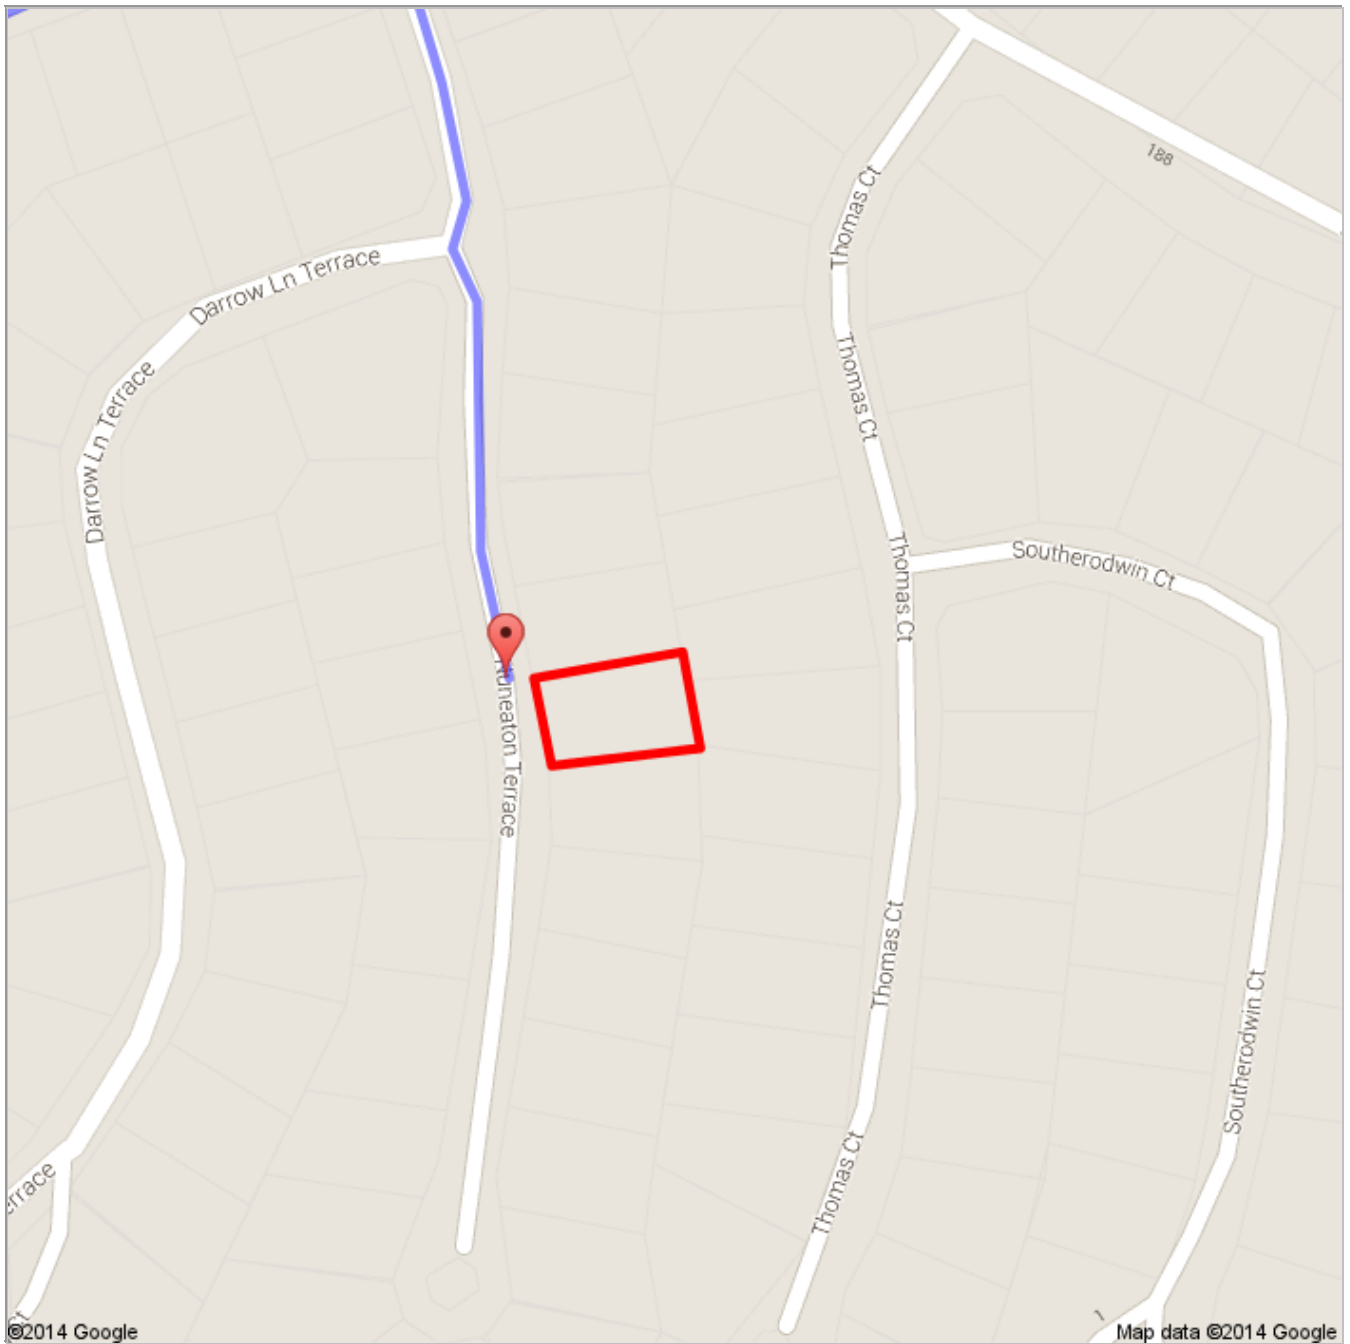

7949DD.kmz

Public · 0 views
Created on Feb 28 · By Bryson · Updated < 1 minute ago

Untitled Polygon

From: Knoxville, TN

Driving directions to 35.987775, -84.859625

To: 35.987775, -84.859625