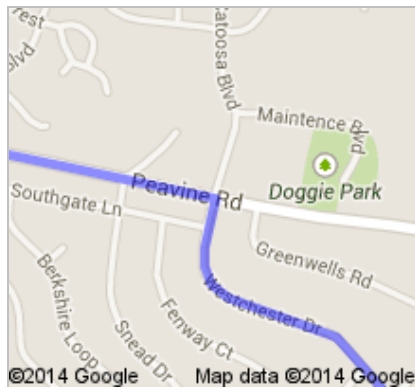

Directions to Nuneaton Terrace
75.9 mi – about 1 hour 17 mins

 Knoxville, TN

1. Head **northwest** on **Henley St** toward **Cumberland Ave**

go 0.2 mi
total 0.2 mi

 2. Take the ramp to **Nashville/Lexington**
About 46 secs

go 45.8 mi
total 66.3 mi

↗ 5. Take exit **322** for **TN-101/Peavine Rd** toward **Crossville**

go 0.2 mi
total 66.5 mi

↘ 6. Turn right onto **TN-101 N/Peavine Rd**
Continue to follow Peavine Rd
About 10 mins

go 7.2 mi
total 73.8 mi

↘ 7. Turn right onto **Westchester Dr**
About 3 mins

go 1.2 mi
total 75.0 mi

↙ 8. Turn left onto **Lake Pomeroy Dr**
About 45 secs

go 0.2 mi
total 75.2 mi

©2014 Google Map data ©2014 Google

➤ 9. Take the 1st right onto **Warwickshire Dr**
About 1 min

go 0.5 mi
total 75.7 mi

©2014 Google Map data ©2014 Google

➤ 10. Turn right toward **Nuneaton Terrace**

go 318 ft
total 75.8 mi

©2014 Google Map data ©2014 Google