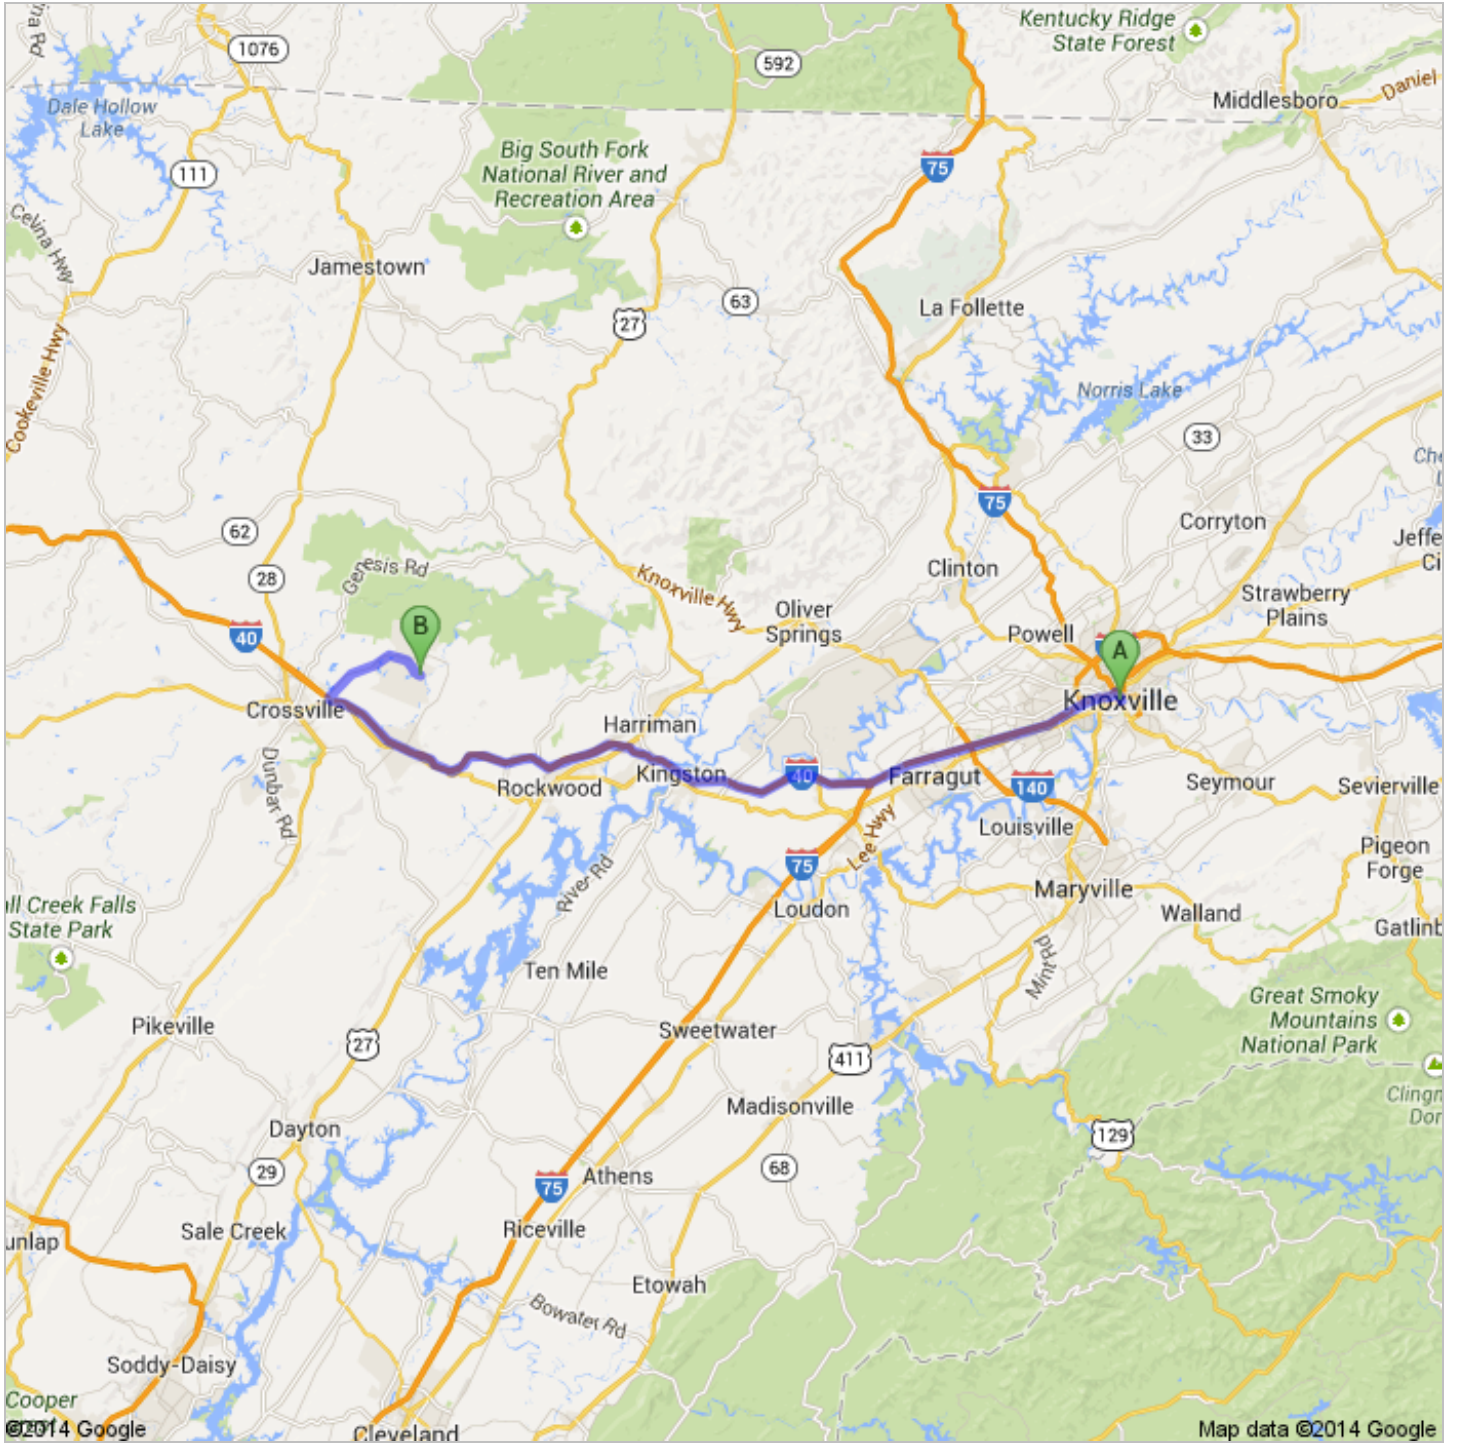

Directions to Nuneaton Terrace
75.9 mi – about 1 hour 17 mins

 Knoxville, TN

1. Head **northwest** on **Henley St** toward **Cumberland Ave**

go 0.2 mi
total 0.2 mi

 2. Take the ramp to **Nashville/Lexington**
About 46 secs

go 0.6 mi
total 0.8 mi

 3. Follow signs for **I-40 W/Nashville** and merge onto **I-40 W**
About 19 mins

go 19.7 mi
total 20.5 mi

 4. Keep right to stay on **I-40 W**, follow signs for **Nashville**
About 39 mins

go 45.8 mi
total 66.3 mi

↗ 5. Take exit **322** for **TN-101/Peavine Rd** toward **Crossville**

go 0.2 mi
total 66.5 mi

↘ 6. Turn right onto **TN-101 N/Peavine Rd**
Continue to follow Peavine Rd
About 10 mins

➤ 9. Take the 1st right onto **Warwickshire Dr**
About 1 min

go 0.5 mi
total 75.7 mi

©2014 Google Map data ©2014 Google

➤ 10. Turn right toward **Nuneaton Terrace**

go 318 ft
total 75.8 mi

©2014 Google Map data ©2014 Google