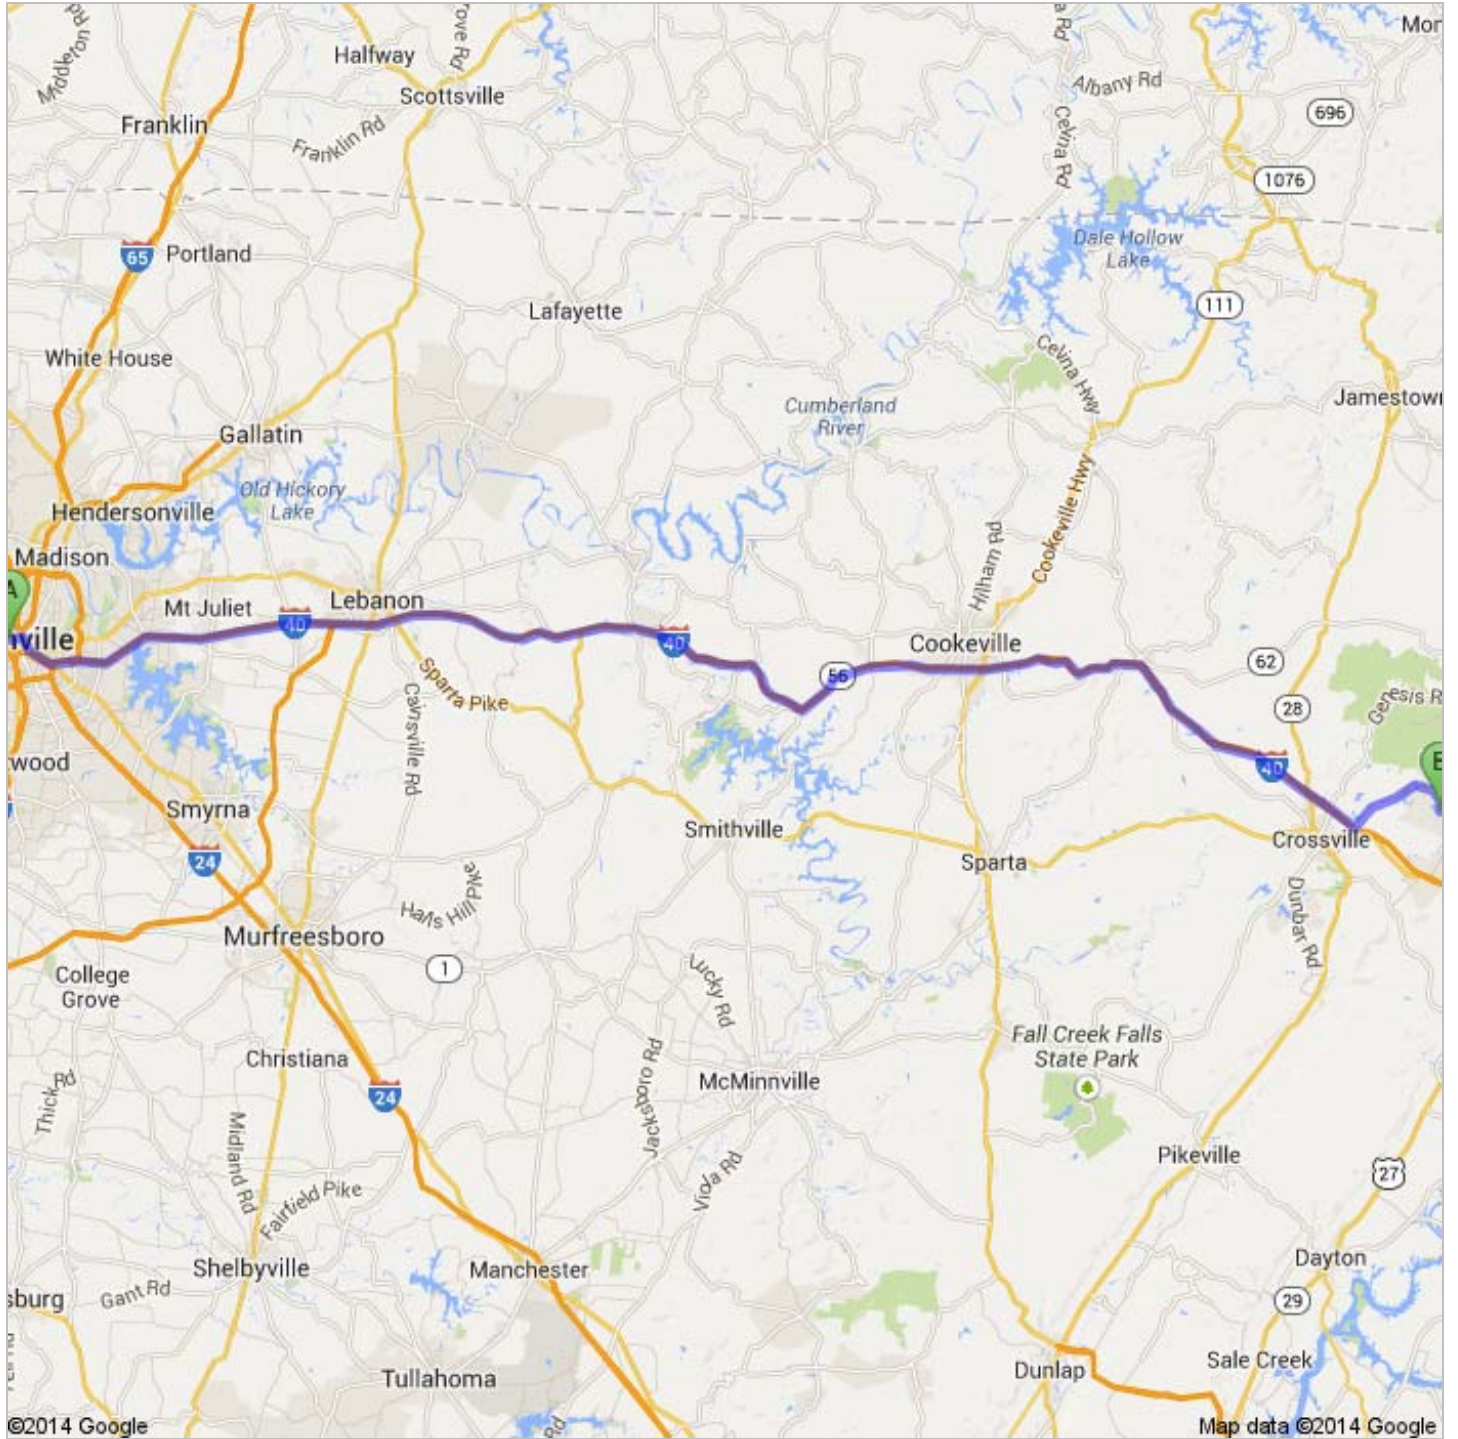

Directions to Newgate Rd  
123 mi – about 1 hour 56 mins

 Nashville, TN

1. Head **southeast** on **6th Ave N** toward **Charlotte Ave**

go 453 ft  
total 453 ft

 2. Turn left onto **Charlotte Ave**  
About 1 min

go 0.2 mi  
total 0.3 mi

 3. Slight right onto **James Robertson Pkwy**  
About 1 min

go 0.7 mi  
total 1.0 mi

 4. Take the 2nd right onto **Interstate Dr**

go 492 ft  
total 1.1 mi

5. Merge onto **I-24 E** via the ramp on the left to **I-40 E**  
About 2 mins

go 1.3 mi  
total 2.4 mi

6. Merge onto **I-24 E/I-40 E**  
About 2 mins

go 1.7 mi  
total 4.1 mi

7. Keep left to stay on **I-40 E**, follow signs for **Interstate 40 E/Knoxville**  
About 1 hour 33 mins

go 109 mi  
total 113 mi

10. Turn right onto **Westchester Dr**  
About 5 mins

go 1.9 mi  
total 122 mi

11. Turn left onto **Hanes Cir**

go 0.2 mi  
total 123 mi

12. Take the 2nd right onto **Newgate Rd**  
Destination will be on the left