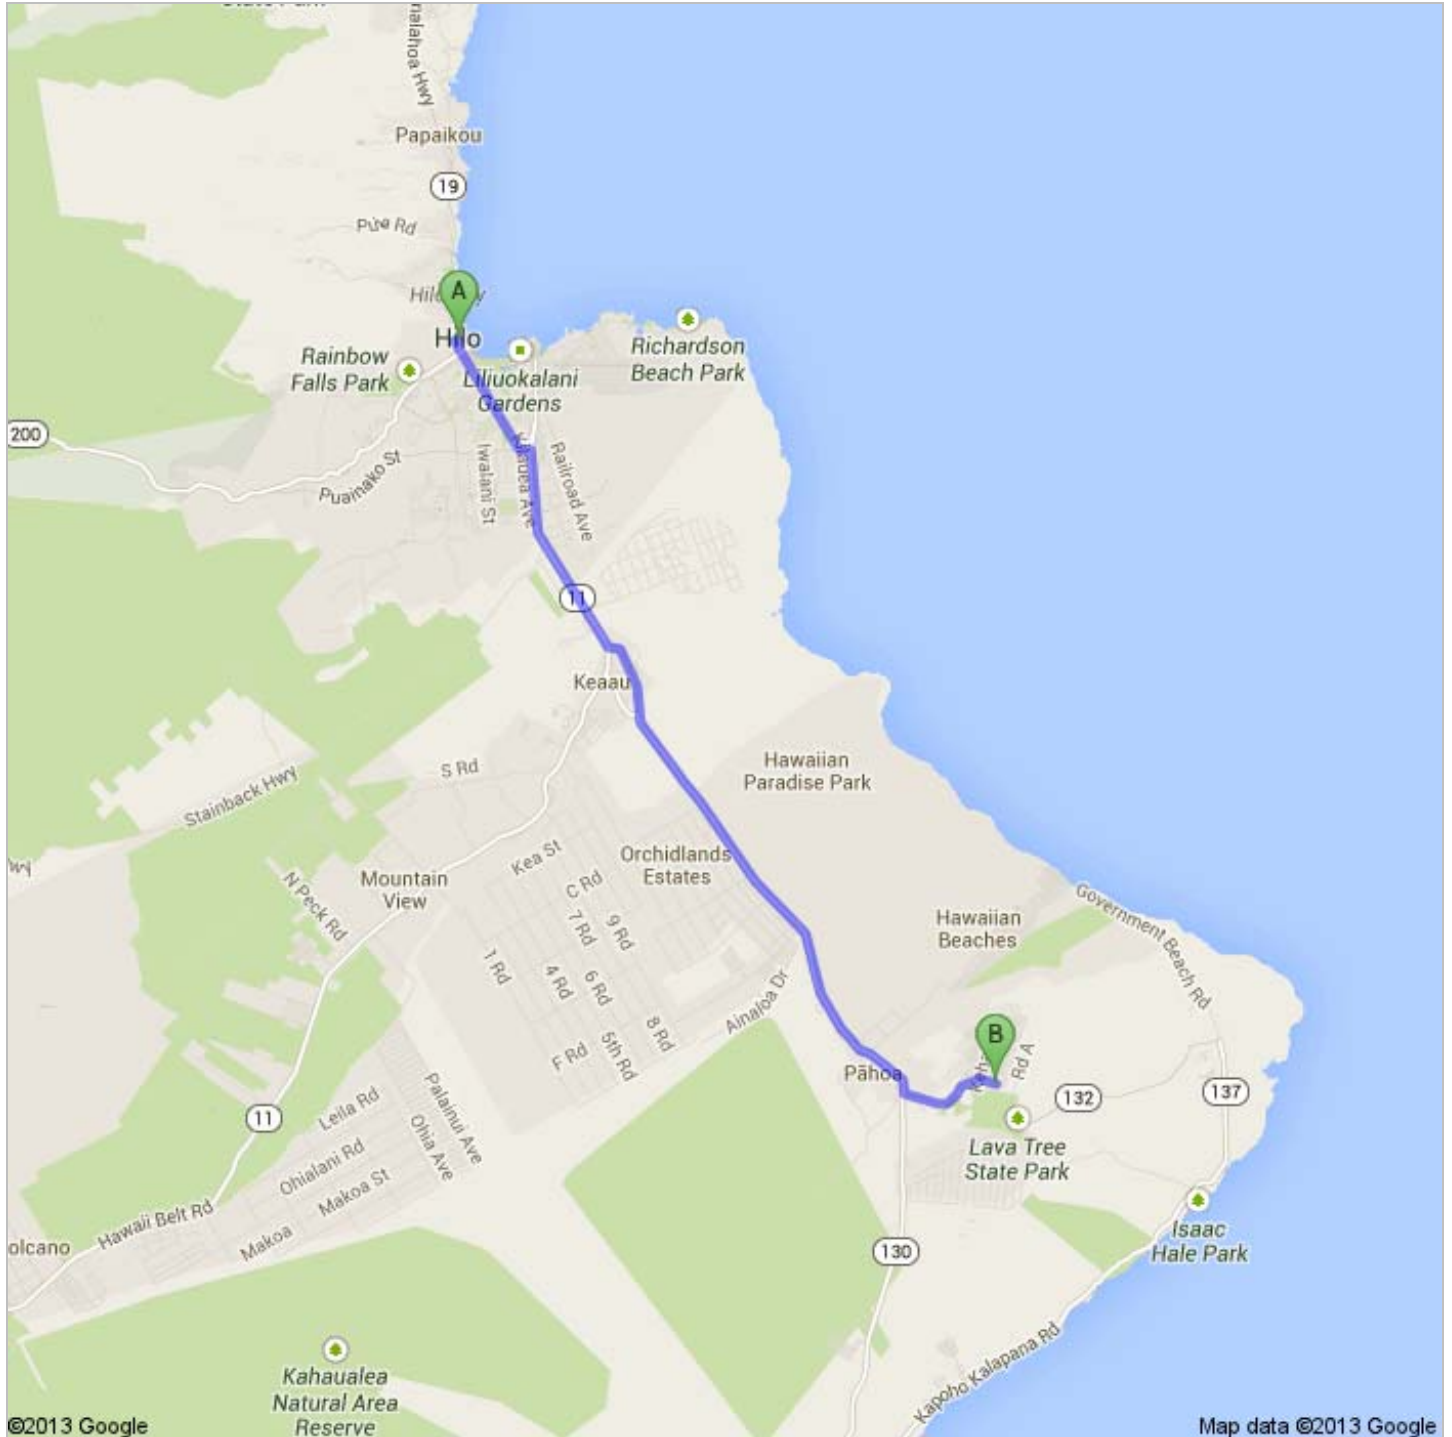

Directions to Nanawale Blvd
22.4 mi – about 38 mins

 Hilo, HI

1. Head **west** on **Iliahi St** toward **Wainaku St**

go 0.1 mi
total 0.1 mi

 2. Turn left onto **Wainaku St**
About 49 secs

go 0.3 mi
total 0.4 mi

 3. Turn left onto **Wailuku Dr**

go 256 ft
total 0.4 mi

 4. Turn right onto **Kinoole St**
About 7 mins

go 2.5 mi
total 2.9 mi

5. Turn left onto **W Puainako St**
About 51 secs

go 0.2 mi
total 3.2 mi

6. Turn right onto **HI-11/Hawaii Belt Rd/Kanoelehua Ave**
Continue to follow HI-11/Hawaii Belt Rd
About 7 mins

©2013 Google Map data ©2013 Google

↩ 9. Slight left onto **Nanawale Blvd**
Destination will be on the right
About 4 mins

go 1.3 mi
total 22.4 mi

©2013 Google Map data ©2013 Google

B Nanawale Blvd

©2013 Google Map data ©2013 Google

7933

To: 19.494454, -154.910078

From: Hilo, HI

Driving directions to 19.494454, -154.910078