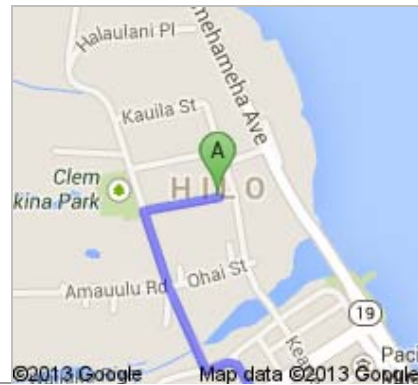

Directions to Nanawale Blvd
22.4 mi – about 38 mins

 Hilo, HI

1. Head **west** on **Iliahi St** toward **Wainaku St**

go 0.1 mi
total 0.1 mi

 2. Turn left onto **Wainaku St**
About 49 secs

go 0.3 mi
total 0.4 mi

 3. Turn left onto **Wailuku Dr**

go 256 ft
total 0.4 mi

 4. Turn right onto **Kinoole St**
About 7 mins

go 2.5 mi
total 2.9 mi

5. Turn left onto **W Puainako St**
About 51 secs

go 0.2 mi
total 3.2 mi

6. Turn right onto **HI-11/Hawaii Belt Rd/Kanoelehua Ave**
Continue to follow HI-11/Hawaii Belt Rd
About 7 mins

©2013 Google Map data ©2013 Google

↩ 9. Slight left onto **Nanawale Blvd**
Destination will be on the right
About 4 mins

go 1.3 mi
total 22.4 mi

©2013 Google Map data ©2013 Google

B Nanawale Blvd

©2013 Google Map data ©2013 Google

7933

To: 19.494454, -154.910078

From: Hilo, HI

Driving directions to 19.494454, -154.910078