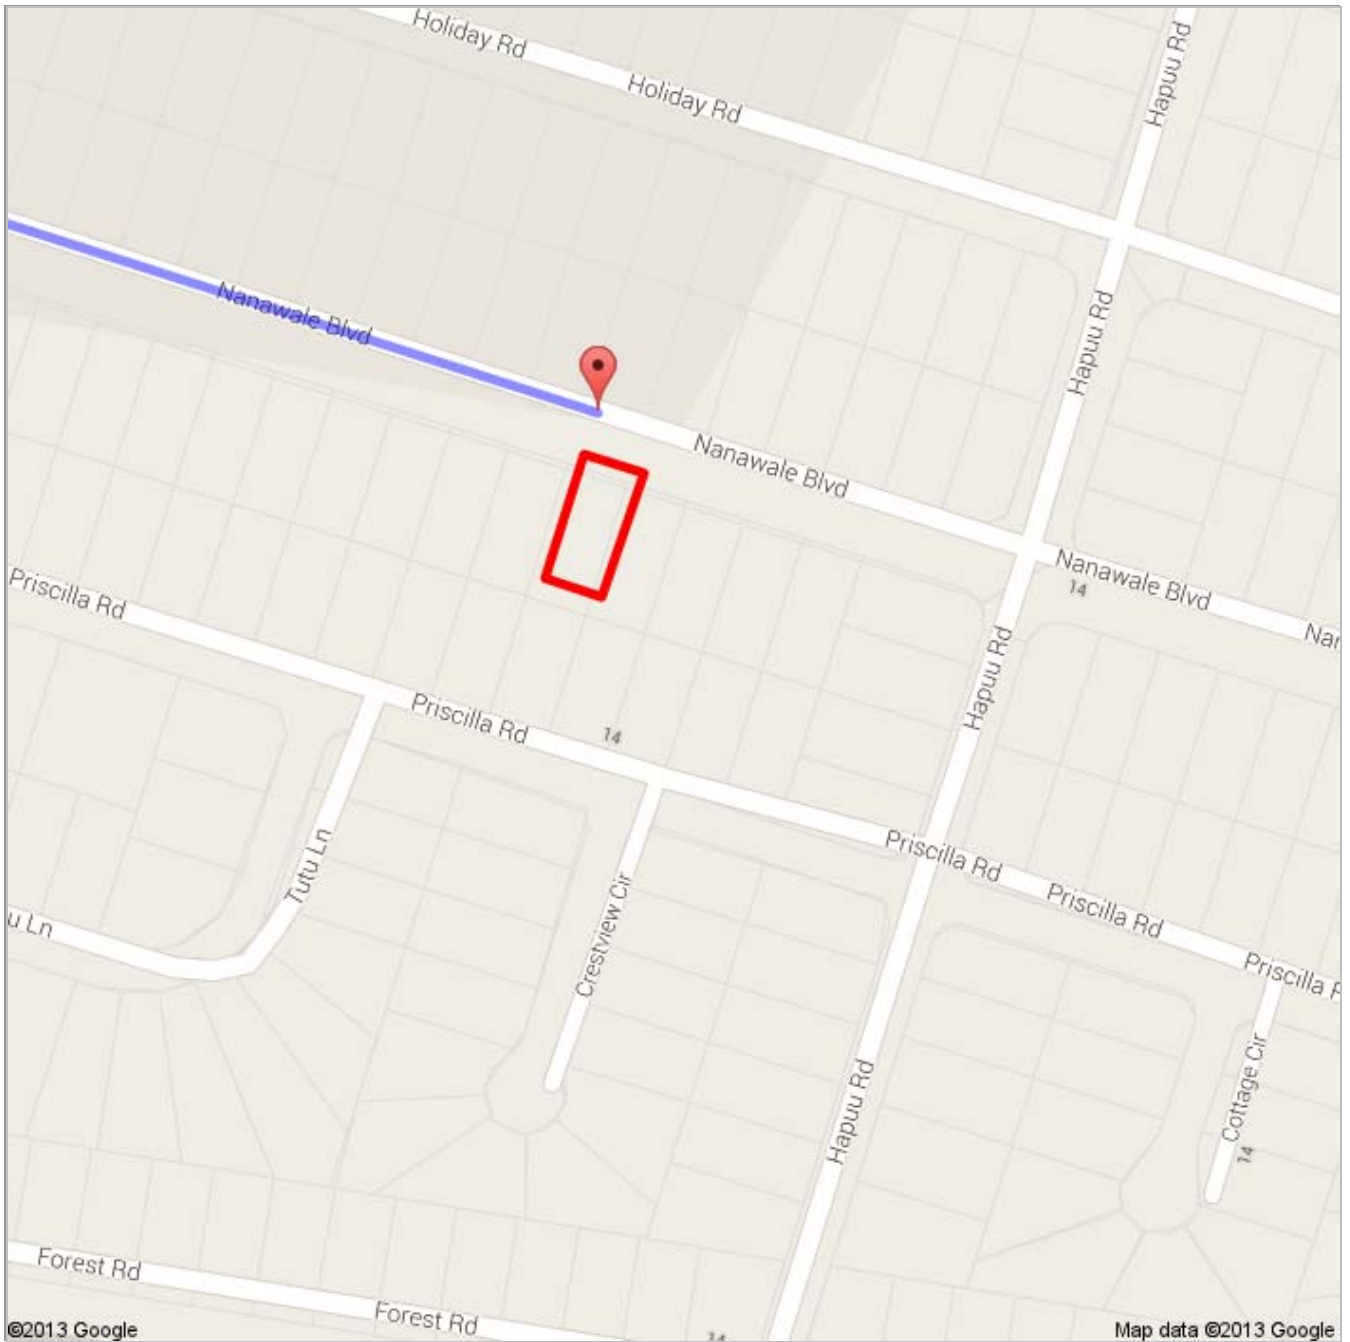

7933.kmz

Public · 0 views
Created on Dec 12 · By Bryson · Updated < 1 minute ago

7933

To: 19.494454, -154.910078

From: Hilo, HI

Driving directions to 19.494454, -154.910078