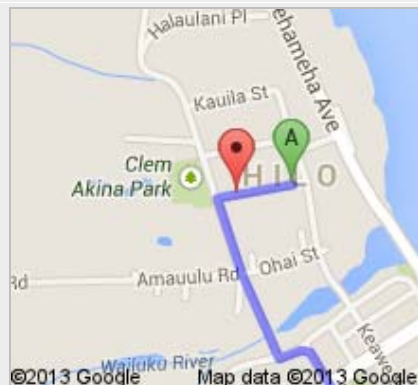

Directions to Nanawale Blvd
22.4 mi – about 38 mins

 Hilo, HI

1. Head **west** on **Iliahi St** toward **Wainaku St**

go 0.1 mi
total 0.1 mi

 2. Turn left onto **Wainaku St**
About 49 secs

go 0.3 mi
total 0.4 mi

 3. Turn left onto **Wailuku Dr**

go 256 ft
total 0.4 mi

 4. Turn right onto **Kinoole St**
About 7 mins

go 2.5 mi
total 2.9 mi

5. Turn left onto **W Puainako St**
About 51 secs

go 0.2 mi
total 3.2 mi

6. Turn right onto **HI-11/Hawaii Belt Rd/Kanoelehua Ave**
Continue to follow HI-11/Hawaii Belt Rd
About 7 mins

©2013 Google Map data ©2013 Google

↩ 9. Slight left onto **Nanawale Blvd**
Destination will be on the right
About 4 mins

go 1.3 mi
total 22.4 mi

©2013 Google Map data ©2013 Google

B Nanawale Blvd

©2013 Google Map data ©2013 Google

7933

To: 19.494454, -154.910078

From: Hilo, HI

Driving directions to 19.494454, -154.910078