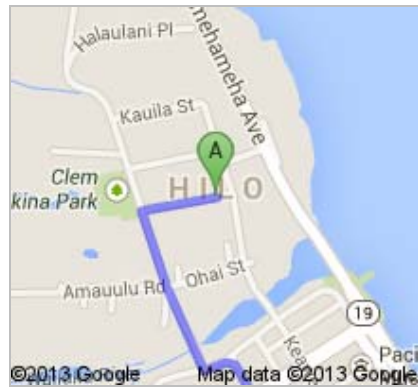

Directions to Nanawale Blvd
22.4 mi – about 38 mins

 Hilo, HI

1. Head **west** on **Iliahi St** toward **Wainaku St**

go 0.1 mi
total 0.1 mi

 2. Turn left onto **Wainaku St**
About 49 secs

go 0.3 mi
total 0.4 mi

 3. Turn left onto **Wailuku Dr**

go 256 ft
total 0.4 mi

 4. Turn right onto **Kinoole St**
About 7 mins

go 2.5 mi
total 2.9 mi

5. Turn left onto **W Puainako St**
About 51 secs

go 0.2 mi
total 3.2 mi

6. Turn right onto **HI-11/Hawaii Belt Rd/Kanoelehua Ave**
Continue to follow HI-11/Hawaii Belt Rd
About 7 mins

©2013 Google Map data ©2013 Google

↩ 9. Slight left onto **Nanawale Blvd**
Destination will be on the right
About 4 mins

go 1.3 mi
total 22.4 mi

©2013 Google Map data ©2013 Google

B Nanawale Blvd

©2013 Google Map data ©2013 Google

7933

To: 19.494454, -154.910078

From: Hilo, HI

Driving directions to 19.494454, -154.910078