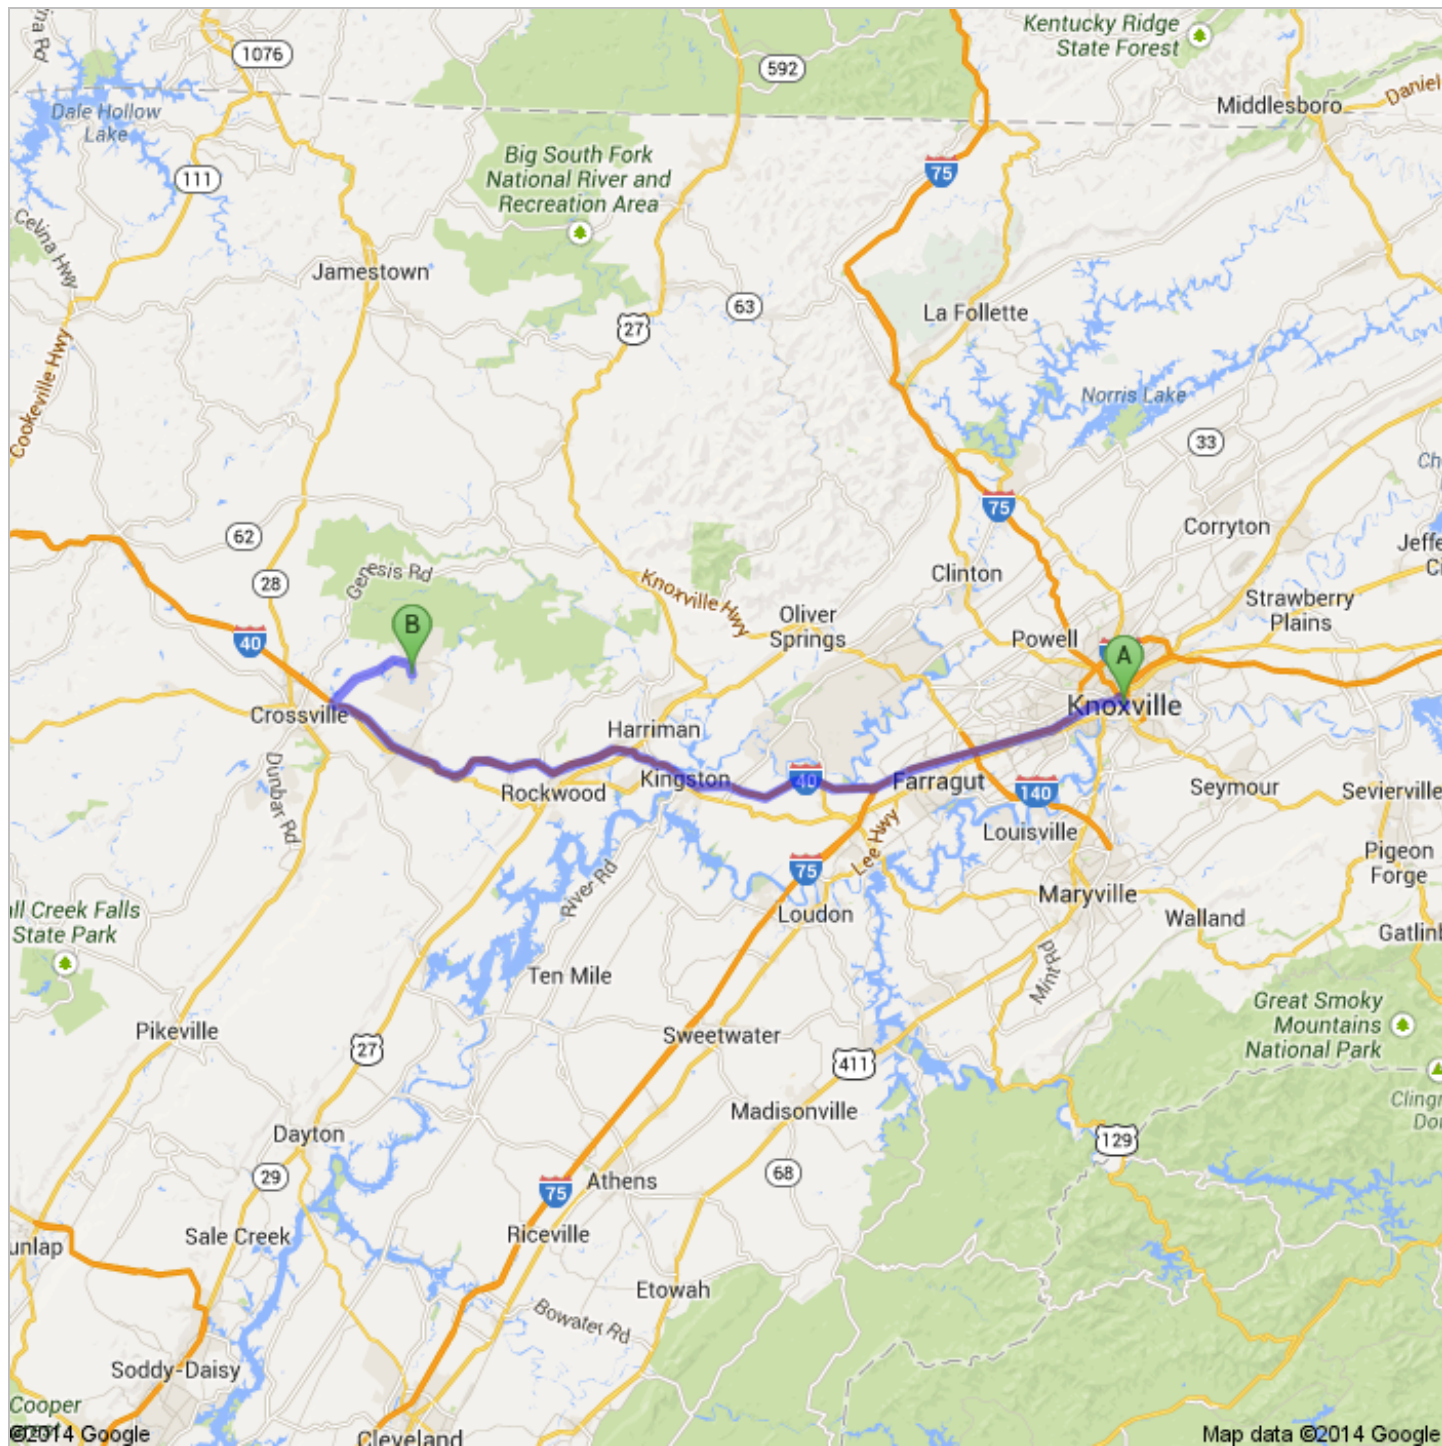

Directions to Snead Dr
74.5 mi – about 1 hour 13 mins

 Knoxville, TN

1. Head **northwest** on **Henley St** toward **Cumberland Ave**

go 0.2 mi
total 0.2 mi

 2. Take the ramp to **Nashville/Lexington**
About 46 secs

go 0.6 mi
total 0.8 mi

 3. Follow signs for **I-40 W/Nashville** and merge onto **I-40 W**
About 19 mins

go 19.7 mi
total 20.5 mi

 4. Keep right to stay on **I-40 W**, follow signs for **Nashville**
About 39 mins

go 45.8 mi
total 66.3 mi

©2014 Google Map data ©2014 Google

➤ 5. Take exit **322** for **TN-101/Peavine Rd** toward **Crossville**

go 0.2 mi
total 66.5 mi

©2014 Google Map data ©2014 Google

➤ 6. Turn right onto **TN-101 N/Peavine Rd**
Continue to follow Peavine Rd
About 10 mins

go 7.1 mi
total 73.6 mi

©2014 Google Map data ©2014 Google

➤ 7. Turn right onto **Snead Dr**
Destination will be on the left
About 3 mins

go 0.8 mi
total 74.5 mi

©2014 Google Map data ©2014 Google

B Snead Dr