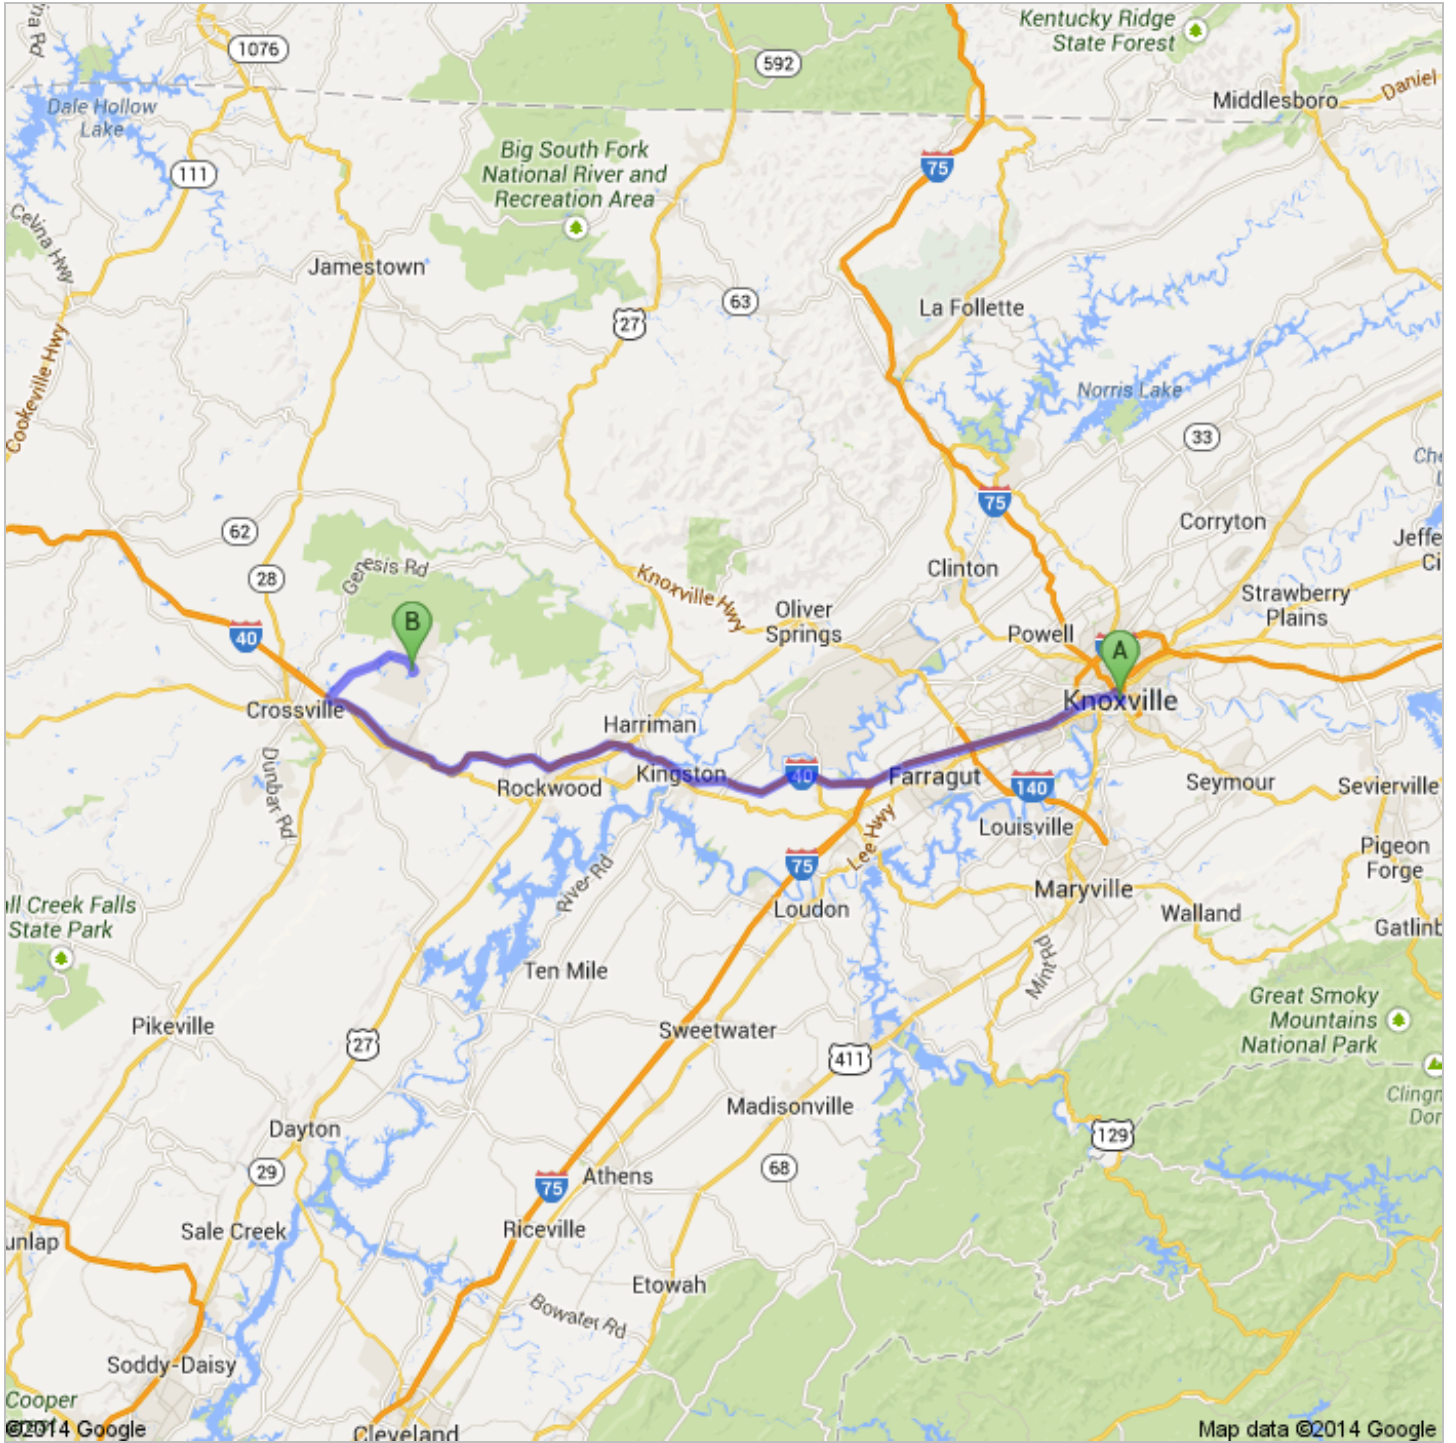

Directions to Adler Ln
75.0 mi – about 1 hour 14 mins

 Knoxville, TN

1. Head **northwest** on **Henley St** toward **Cumberland Ave**

go 0.2 mi
total 0.2 mi

 2. Take the ramp to **Nashville/Lexington**
About 46 secs

go 0.6 mi
total 0.8 mi

 3. Follow signs for **I-40 W/Nashville** and merge onto **I-40 W**
About 19 mins

go 19.7 mi
total 20.5 mi

 4. Keep right to stay on **I-40 W**, follow signs for **Nashville**
About 39 mins

go 45.8 mi
total 66.3 mi

➤ 5. Take exit **322** for **TN-101/Peavine Rd** toward **Crossville**

go 0.2 mi
total 66.5 mi

➤ 6. Turn right onto **TN-101 N/Peavine Rd**
Continue to follow Peavine Rd
About 10 mins

go 7.2 mi
total 73.8 mi

➤ 7. Turn right onto **Westchester Dr**
About 3 mins

go 1.1 mi
total 74.9 mi

➤ 8. Turn right onto **Adler Ln**
Destination will be on the right

go 0.2 mi
total 75.0 mi

B Adler Ln

These directions are for planning purposes only. You may find that construction projects, traffic, weather, or other events may cause conditions to differ from the map results, and you should plan your route accordingly. You must obey all signs or notices regarding your route.