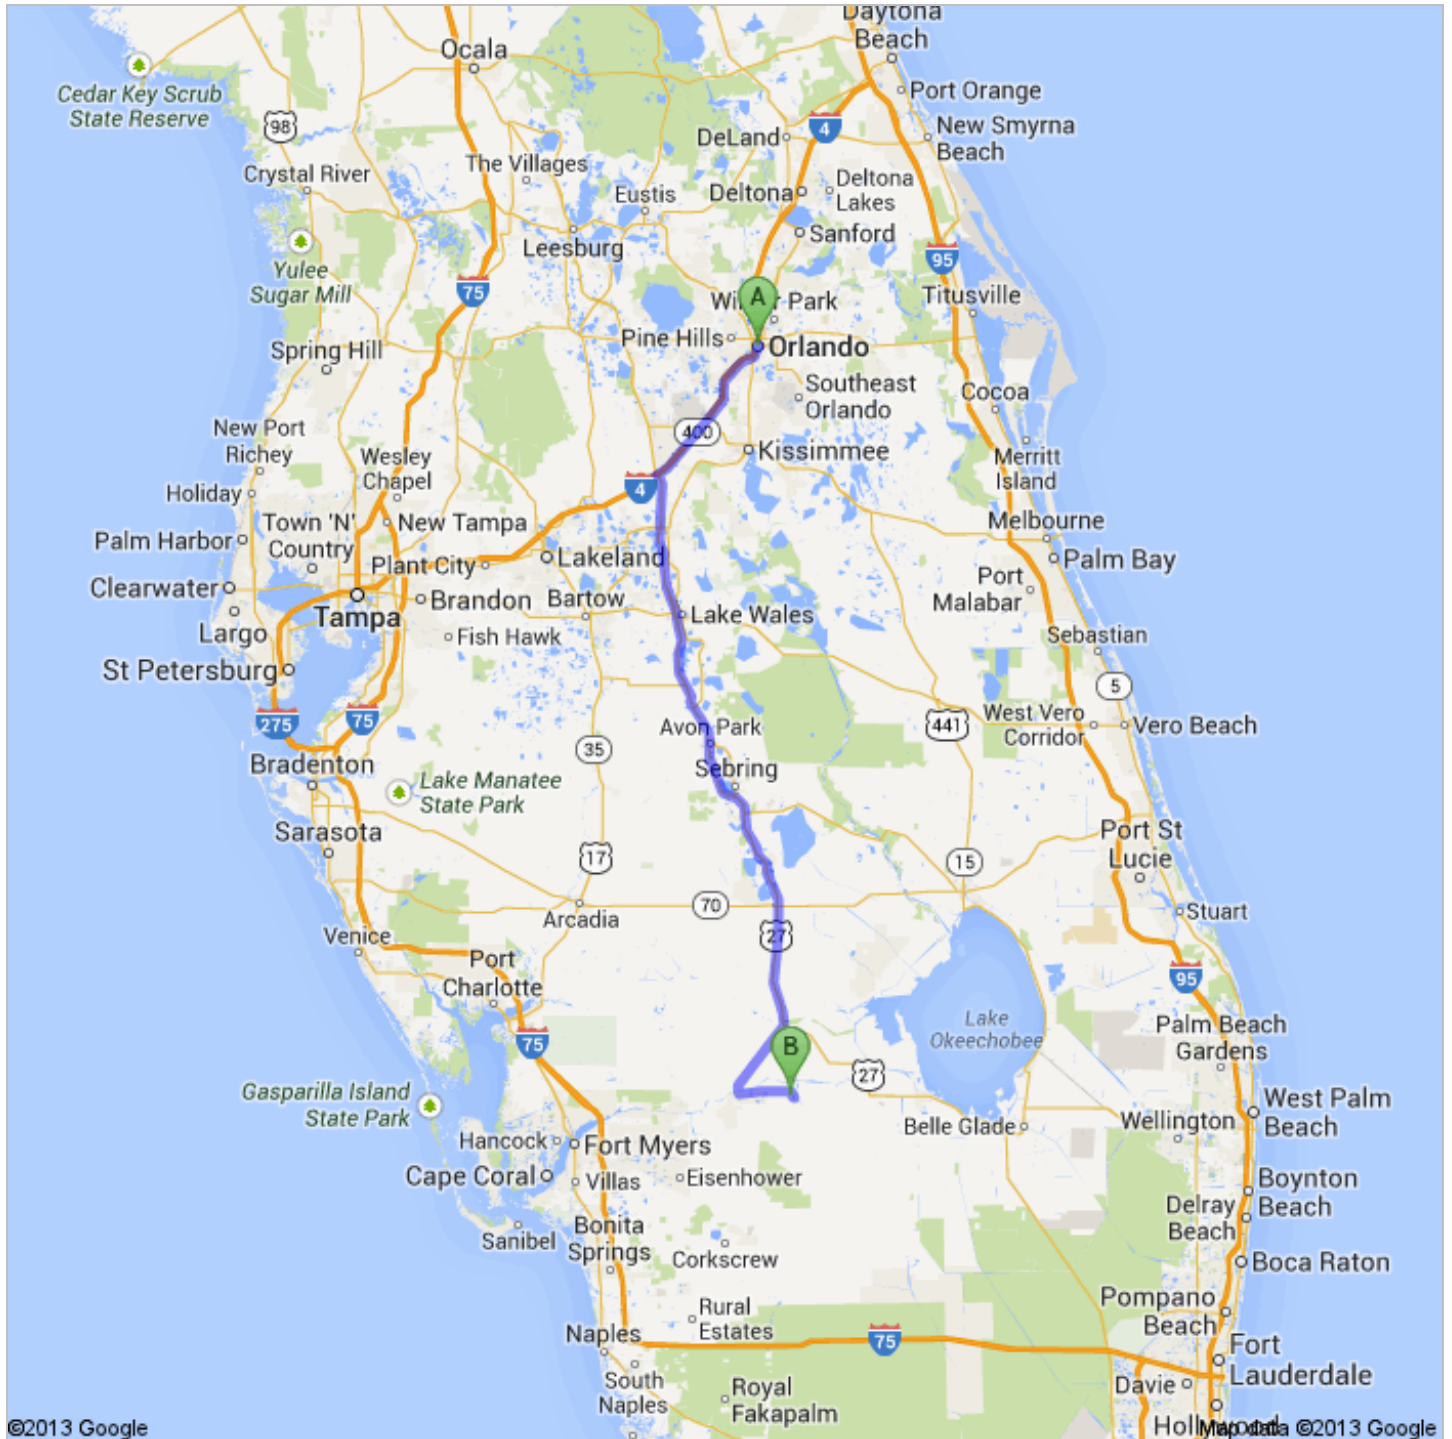

Directions to Holly Terrace
153 mi – about 2 hours 55 mins

 Orlando, FL

1. Head **east** on **W South St** toward **S Orange Ave**

go 112 ft
total 112 ft

 2. Take the 1st right onto **S Orange Ave**

go 463 ft
total 0.1 mi

 3. Take the 1st right onto **W Anderson St**
About 1 min

go 0.4 mi
total 0.5 mi

 4. Turn right onto **S Division Ave**

go 0.1 mi
total 0.6 mi

 5. Take the 1st right onto **W South St**

go 0.1 mi
total 0.7 mi

 6. Turn right onto the **Interstate 4 W** ramp to **Florida 408**
About 45 secs

go 0.2 mi
total 1.0 mi

 7. Merge onto **I-4 W**
About 27 mins

go 27.8 mi
total 28.7 mi

 8. Take exit **55** to merge onto **US-27 S**
About 1 hour 23 mins

go 70.5 mi
total 99.3 mi

9. Continue straight onto **US-27 S/E Phoenix Ave**
Continue to follow US-27 S
About 28 mins

go 28.1 mi
total 127 mi

10. Turn right onto **FL-29 S**
About 16 mins

go 14.0 mi
total 141 mi