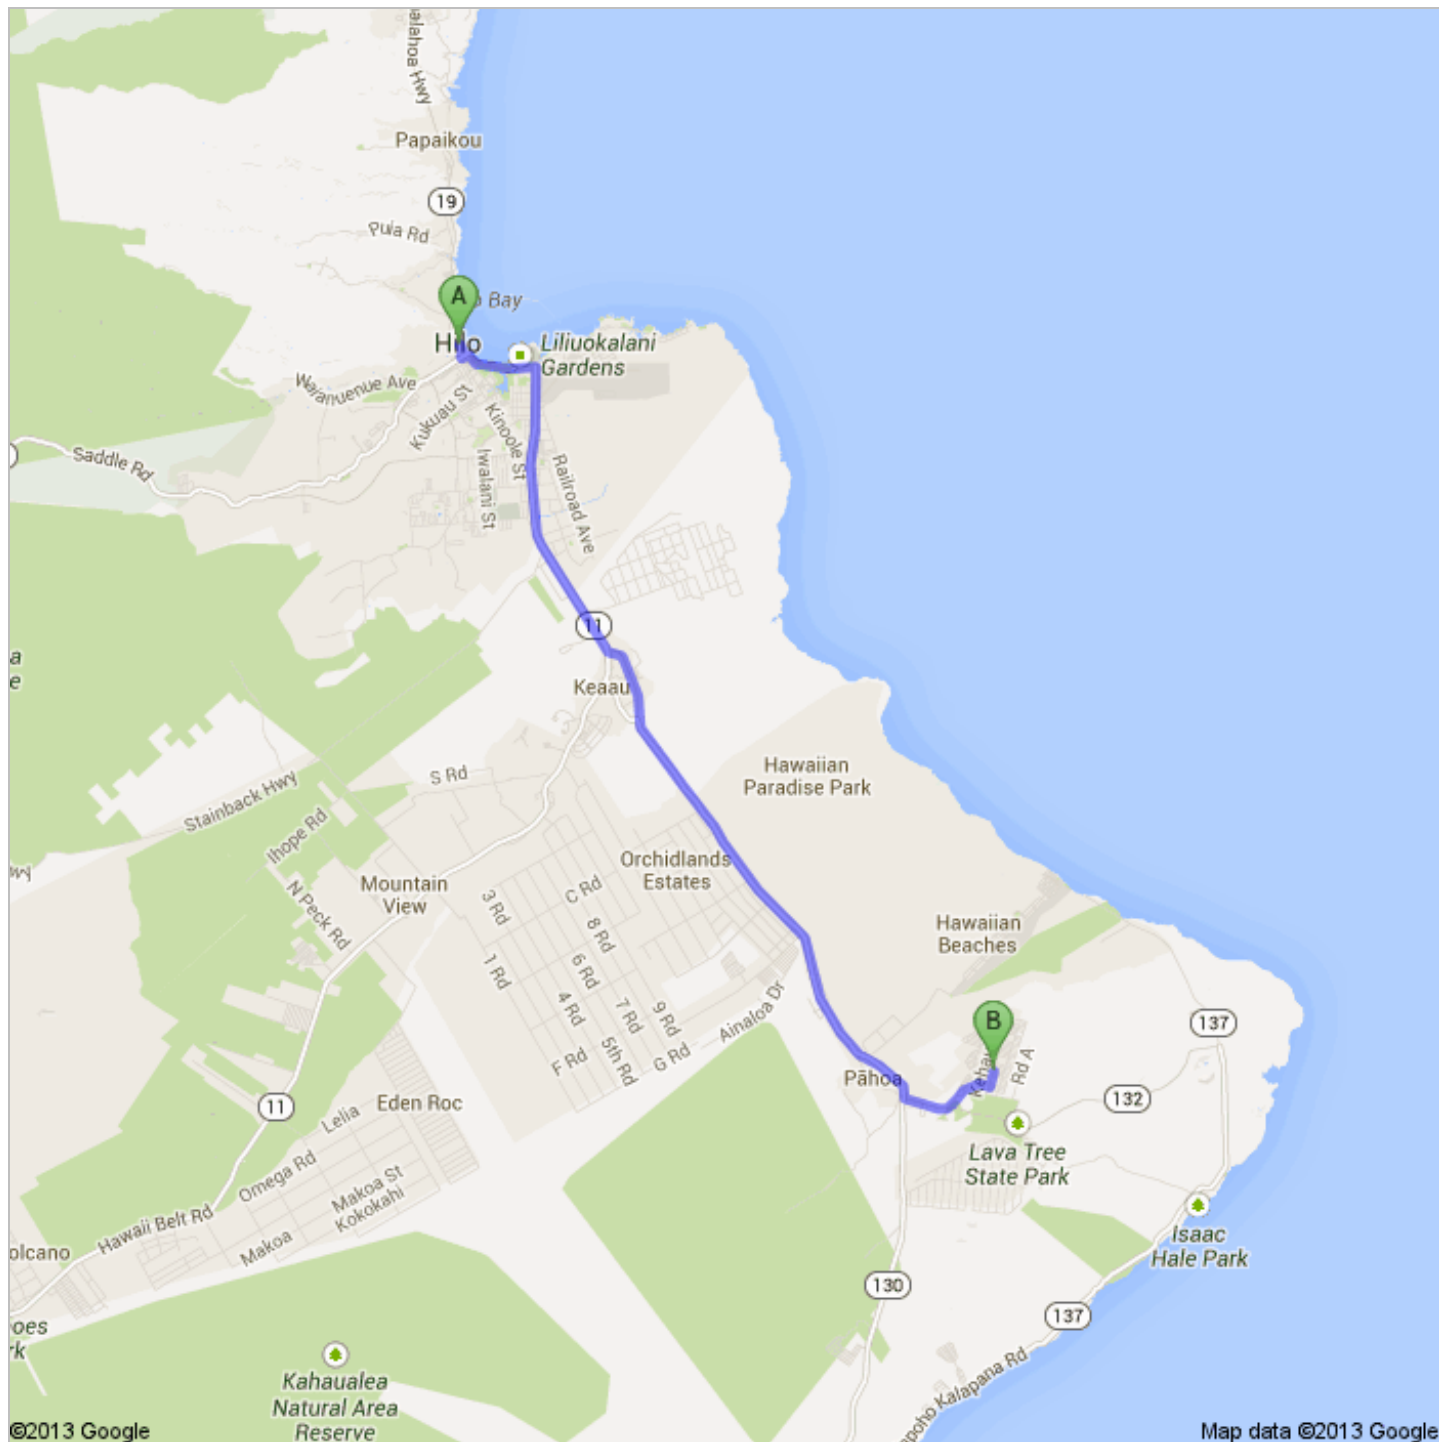

Directions to Oahu Rd  
23.5 mi – about 41 mins

 Hilo, HI

1. Head **east** on **Iliahi St** toward **Puueo St**

go 112 ft  
total 112 ft

 2. Turn right onto **Puueo St**  
About 50 secs

go 0.2 mi  
total 0.2 mi

 3. Turn right onto **Wailuku Dr**

go 443 ft  
total 0.3 mi

 4. Turn left onto **Kinoole St**

go 377 ft  
total 0.4 mi

5. Take the 1st left onto **Waiuanue Ave**  
About 2 mins

go 0.2 mi  
total 0.6 mi

6. Turn right onto **Kamehameha Ave**  
About 4 mins

go 1.6 mi  
total 2.1 mi

7. Turn right onto **HI-11/Hawaii Belt Rd/Kanoiehua Ave**  
Continue to follow HI-11/Hawaii Belt Rd  
About 10 mins

go 6.7 mi  
total 8.8 mi

8. Turn left onto **HI-130/Keaau Pahoa Bypass Rd**  
Continue to follow HI-130  
About 16 mins

go 0.4 mi  
total 23.5 mi

↩ 12. Turn left onto **Oahu Rd**  
Destination will be on the left

go 82 ft  
total 23.5 mi

 Oahu Rd

These directions are for planning purposes only. You may find that construction projects, traffic, weather, or other events may cause conditions to differ from the map results, and you should plan your route accordingly. You must obey all signs or notices regarding your route.