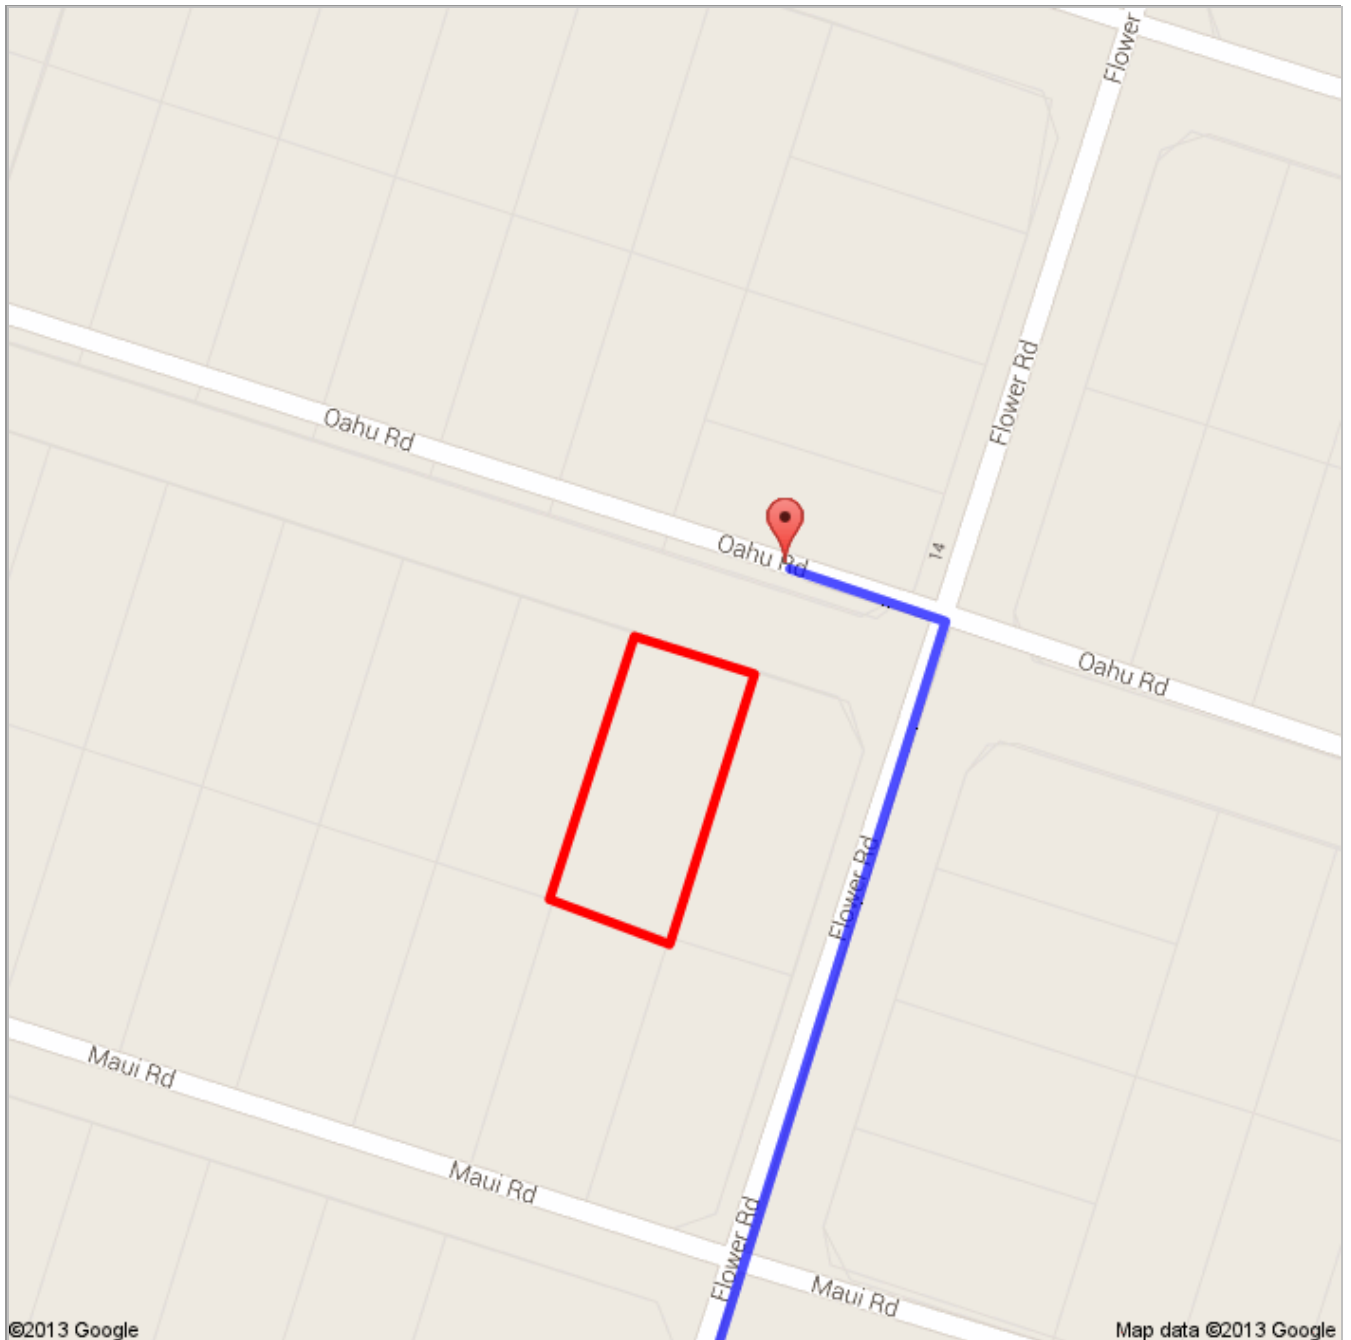

7958.kmz

Public · 0 views
Created on Aug 27 · By Bryson · Updated 5 minutes ago

Untitled Polygon

From: Hilo, HI

Driving directions to 19.500028, -154.910796

To: 19.500028, -154.910796

From: Hilo, HI