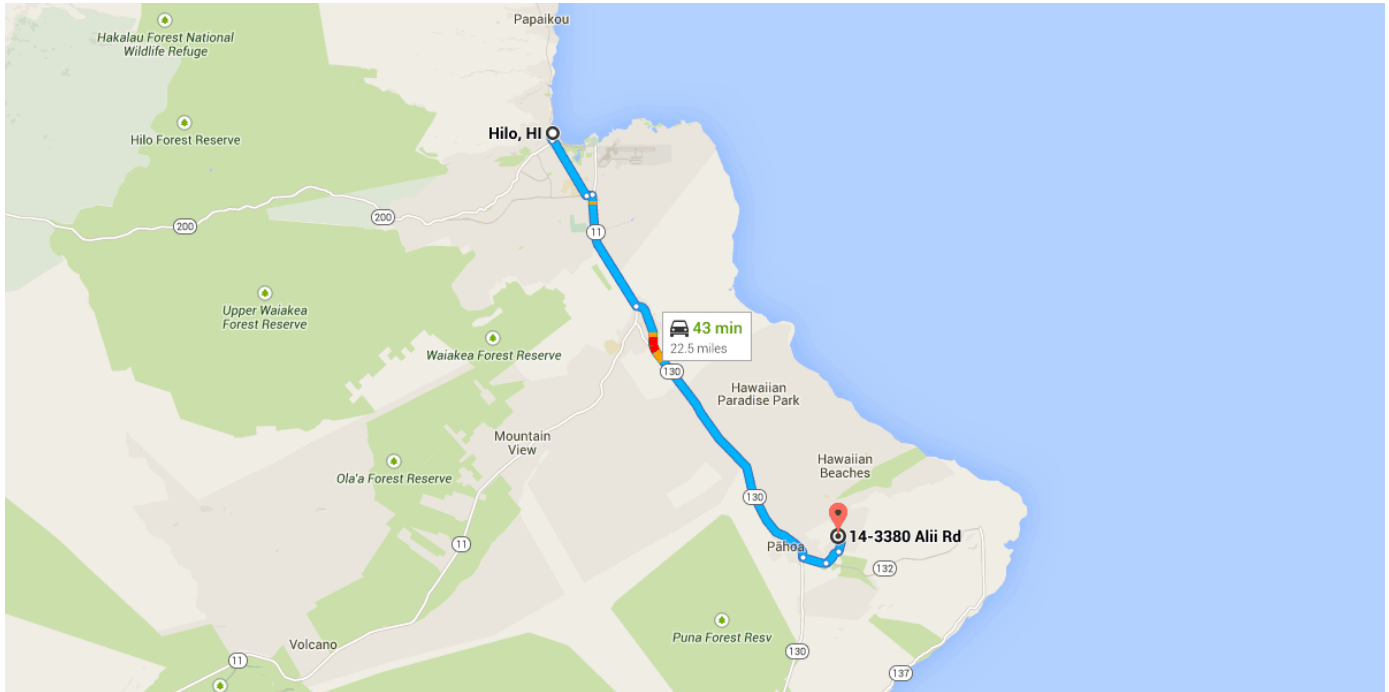

Drive 22.5 miles, 39 min

Directions from Hilo, HI to 14-3380 Alii Rd

○ Hilo, HI

Take Kinoole St to W Puainako St

2.9 mi / 9 min

- ↑ 1. Head west on Iliahi St toward Wainaku St
0.1 mi
- ↶ 2. Turn left onto Wainaku St
0.3 mi
- ↶ 3. Turn left onto Wailuku Dr
184 ft
- ↑ 4. Wailuku Dr turns right and becomes Kinoole St
2.5 mi

Follow HI-11/Hawaii Belt Rd and HI-130 to Nanawale Blvd

18.2 mi / 26 min