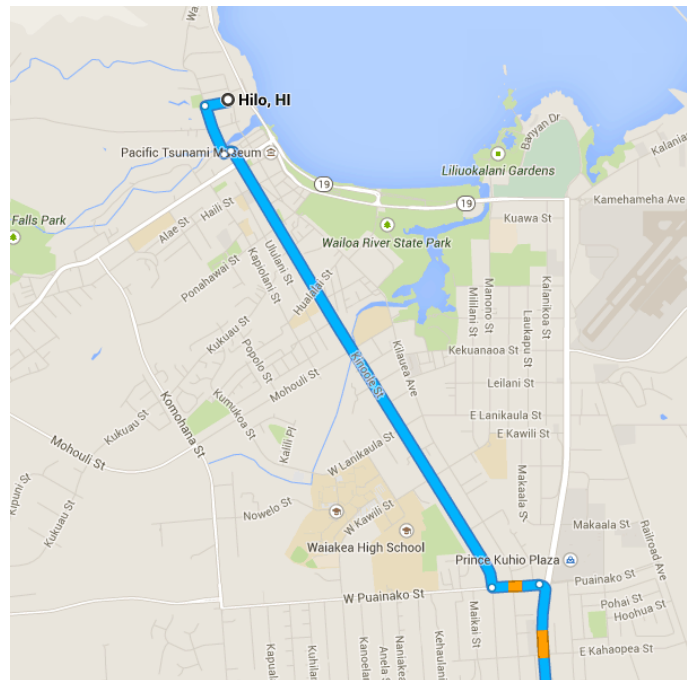

Drive 22.5 miles, 39 min

Directions from Hilo, HI to 14-3380 Alii Rd

○ Hilo, HI

Take Kinoole St to W Puainako St

2.9 mi / 9 min

- ↑ 1. Head west on Iliahi St toward Wainaku St
0.1 mi
- ↶ 2. Turn left onto Wainaku St
0.3 mi
- ↶ 3. Turn left onto Wailuku Dr
184 ft
- ↑ 4. Wailuku Dr turns right and becomes Kinoole St
2.5 mi

Follow HI-11/Hawaii Belt Rd and HI-130 to Nanawale Blvd

18.2 mi / 26 min