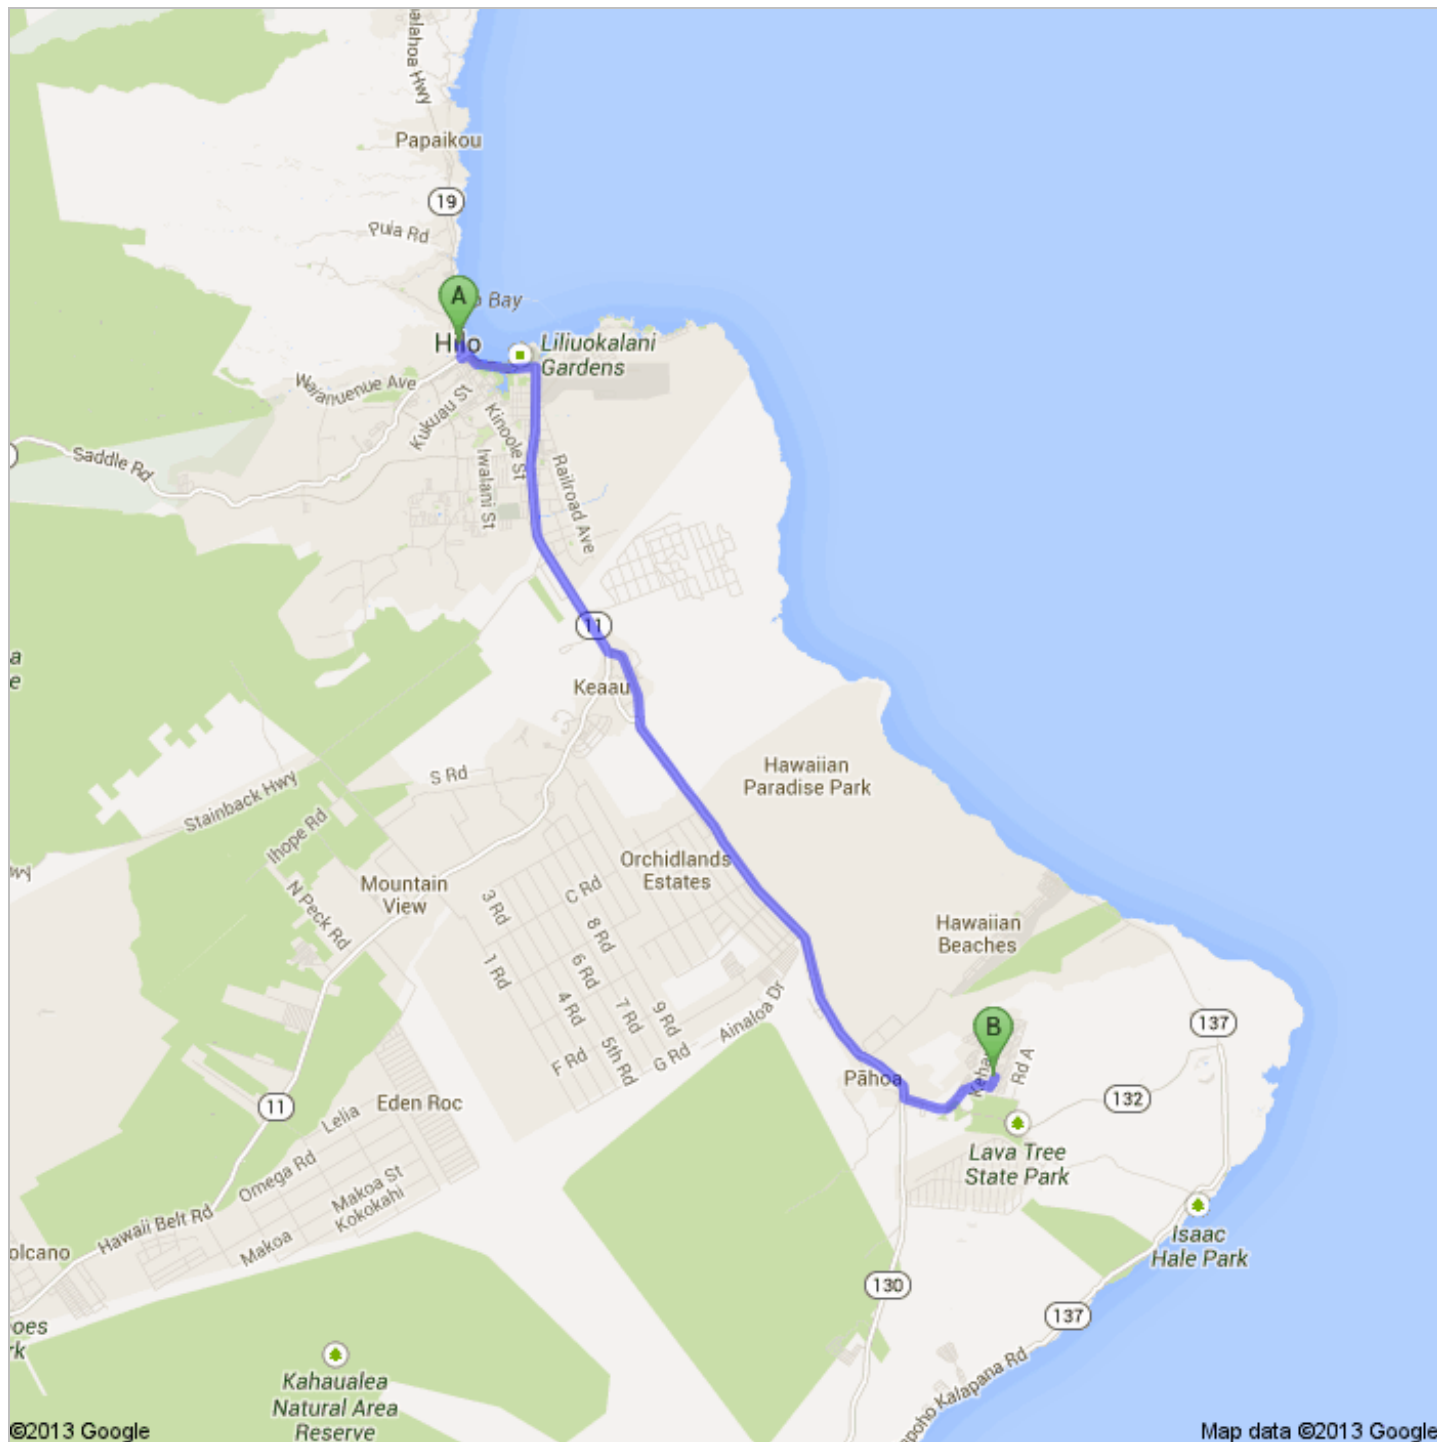

Directions to Seadrift Rd
23.4 mi – about 41 mins

 Hilo, HI

1. Head **east** on **Iliahi St** toward **Puueo St**

go 112 ft
total 112 ft

 2. Turn right onto **Puueo St**
About 50 secs

go 0.2 mi
total 0.2 mi

 3. Turn right onto **Wailuku Dr**

go 443 ft
total 0.3 mi

 4. Turn left onto **Kinoole St**

go 377 ft
total 0.4 mi

5. Take the 1st left onto **Waiuanue Ave**
About 2 mins

go 0.2 mi
total 0.6 mi

6. Turn right onto **Kamehameha Ave**
About 4 mins

go 0.2 mi
total 23.4 mi

↷ 12. Take the 2nd right onto **Seadrift Rd**
Destination will be on the right

go 269 ft
total 23.4 mi

 Seadrift Rd

These directions are for planning purposes only. You may find that construction projects, traffic, weather, or other events may cause conditions to differ from the map results, and you should plan your route accordingly. You must obey all signs or notices regarding your route.

8244

From: Hilo, HI

Driving directions to 19.498257, -154.91034

To: 19.498257, -154.91034

From: Hilo, HI