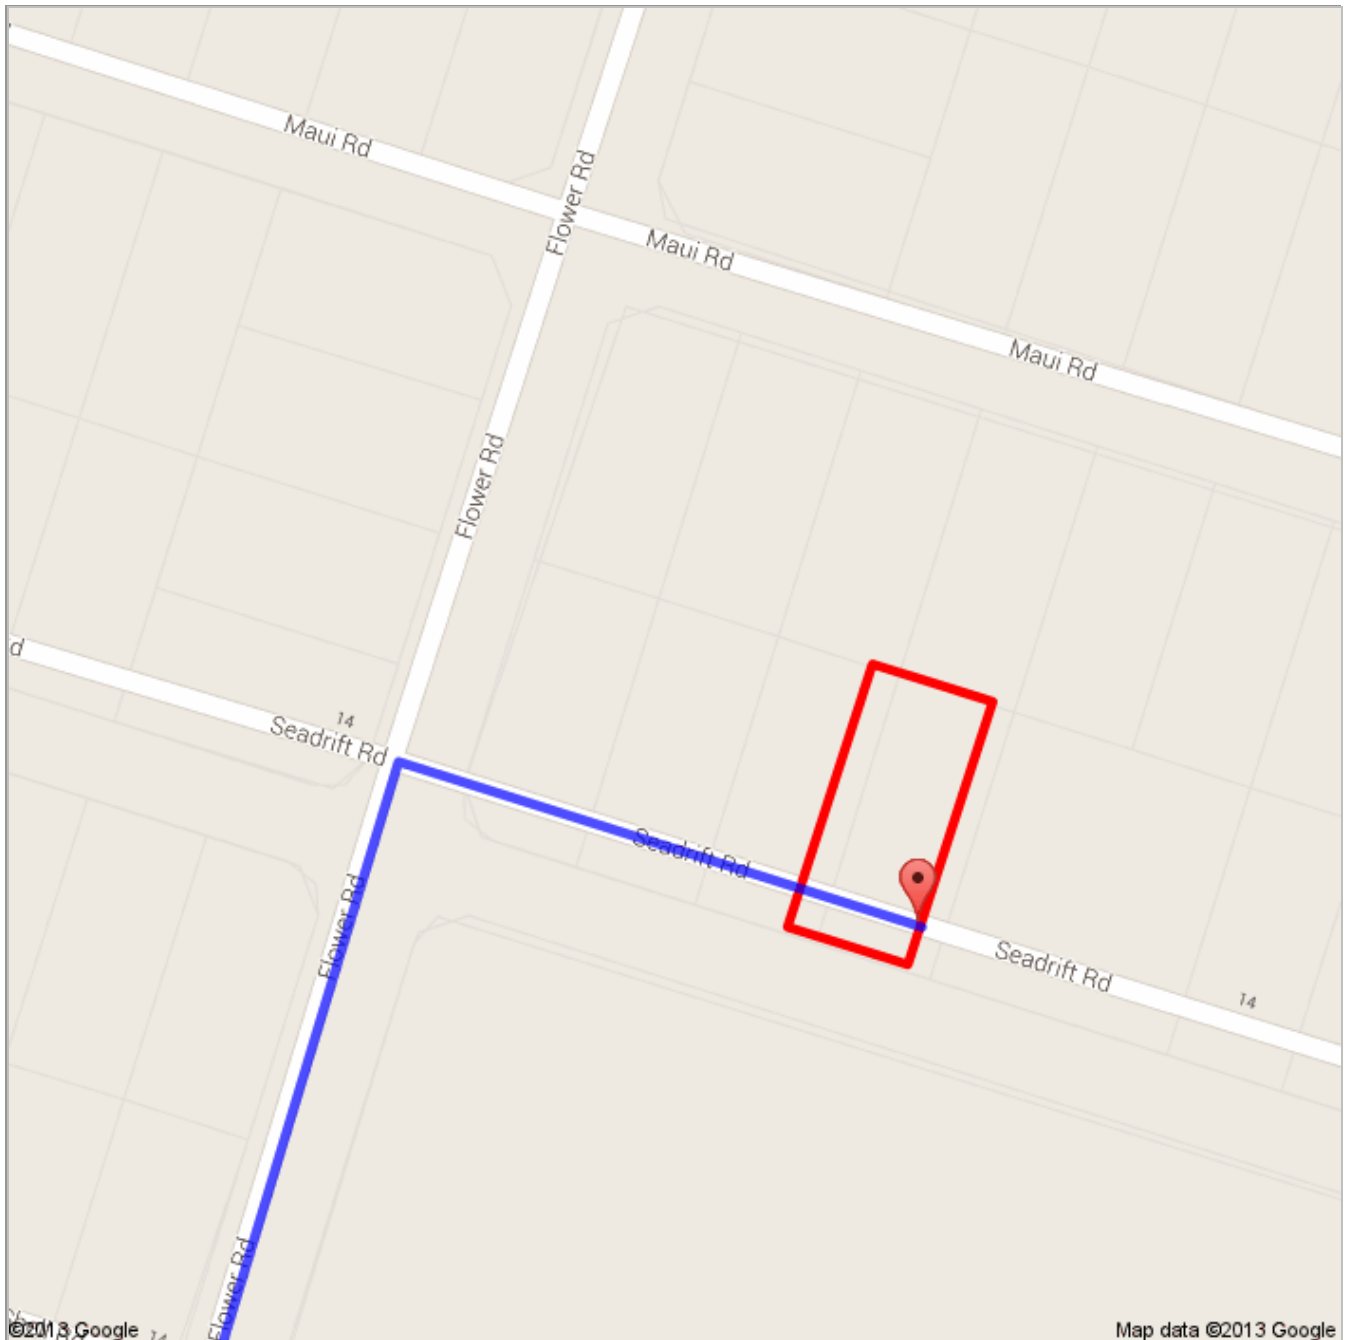

8244.kmz

Public · 0 views
Created on Aug 27 · By Bryson · Updated < 1 minute ago

8244

From: Hilo, HI

Driving directions to 19.498257, -154.91034

To: 19.498257, -154.91034

From: Hilo, HI