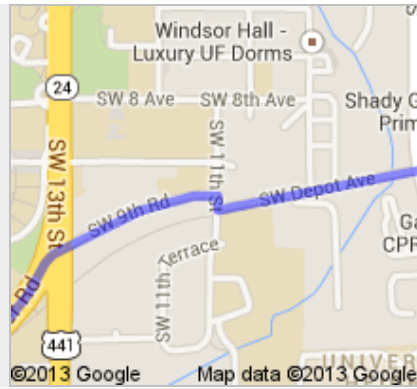

Directions to NE 120th St
27.5 mi – about 45 mins

 Gainesville, FL

1. Head **south** on **S Main St** toward **SW 1 Ave**
About 1 min

go 0.5 mi
total 0.5 mi

-  2. Turn **right** onto **SW Depot Ave**
About 2 mins

go 0.7 mi
total 1.1 mi

-  3. Turn **right** onto **SW 11th St**

go 102 ft
total 1.2 mi

-  4. Take the **1st left** onto **SW 9th Rd**
About 46 secs

go 0.2 mi
total 1.4 mi

- 24** 5. Continue onto **FL-24 W/SW Archer Rd**
Continue to follow FL-24 W
About 30 mins

go 21.1 mi
total 22.5 mi

- ↗** 6. Slight right onto **NE 90 St/Ichie St/Ishie Ave**
About 2 mins

go 1.1 mi
total 23.6 mi

- ↗** 7. Take the 1st right onto **Co Rd 337/NE 80th Ave**
About 4 mins

go 3.0 mi
total 26.6 mi

- ↗** 8. Turn right onto **NE 120th St**
Destination will be on the right
About 5 mins

go 0.9 mi
total 27.5 mi

B NE 120th St

These directions are for planning purposes only. You may find that construction projects, traffic, weather, or other events may cause conditions to differ from the map results, and you should plan your route accordingly. You must obey all signs or notices regarding your route.