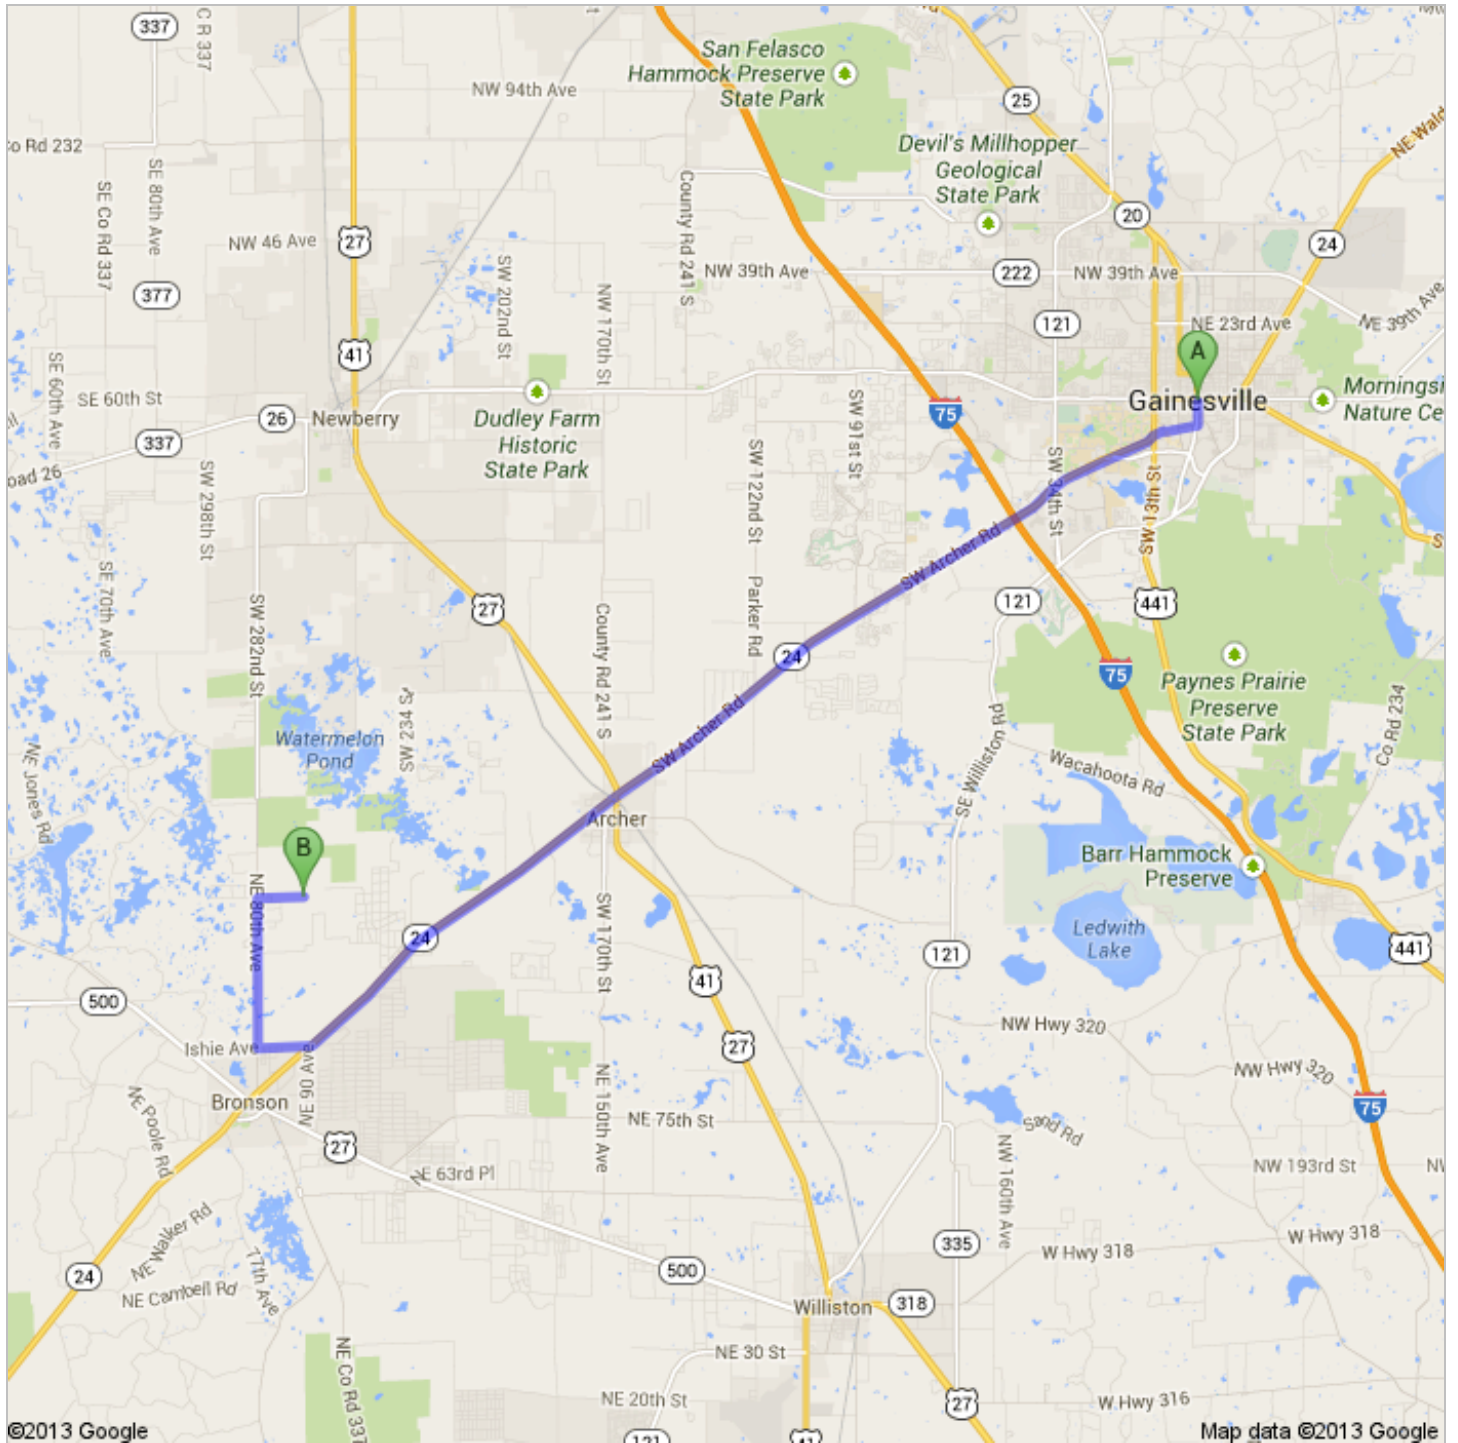

Directions to NE 120th St
27.5 mi – about 45 mins

 Gainesville, FL

1. Head **south** on **S Main St** toward **SW 1 Ave**
About 1 min

go 0.5 mi
total 0.5 mi

-  2. Turn **right** onto **SW Depot Ave**
About 2 mins

go 0.7 mi
total 1.1 mi

-  3. Turn **right** onto **SW 11th St**

go 102 ft
total 1.2 mi

-  4. Take the **1st left** onto **SW 9th Rd**
About 46 secs

go 0.2 mi
total 1.4 mi

- 24** 5. Continue onto **FL-24 W/SW Archer Rd**
Continue to follow FL-24 W
About 30 mins

go 21.1 mi
total 22.5 mi

- ↗** 6. Slight right onto **NE 90 St/Ichie St/Ishie Ave**
About 2 mins

go 1.1 mi
total 23.6 mi

- ↗** 7. Take the 1st right onto **Co Rd 337/NE 80th Ave**
About 4 mins

go 3.0 mi
total 26.6 mi

- ↗** 8. Turn right onto **NE 120th St**
Destination will be on the right
About 5 mins

go 0.9 mi
total 27.5 mi

B NE 120th St

These directions are for planning purposes only. You may find that construction projects, traffic, weather, or other events may cause conditions to differ from the map results, and you should plan your route accordingly. You must obey all signs or notices regarding your route.