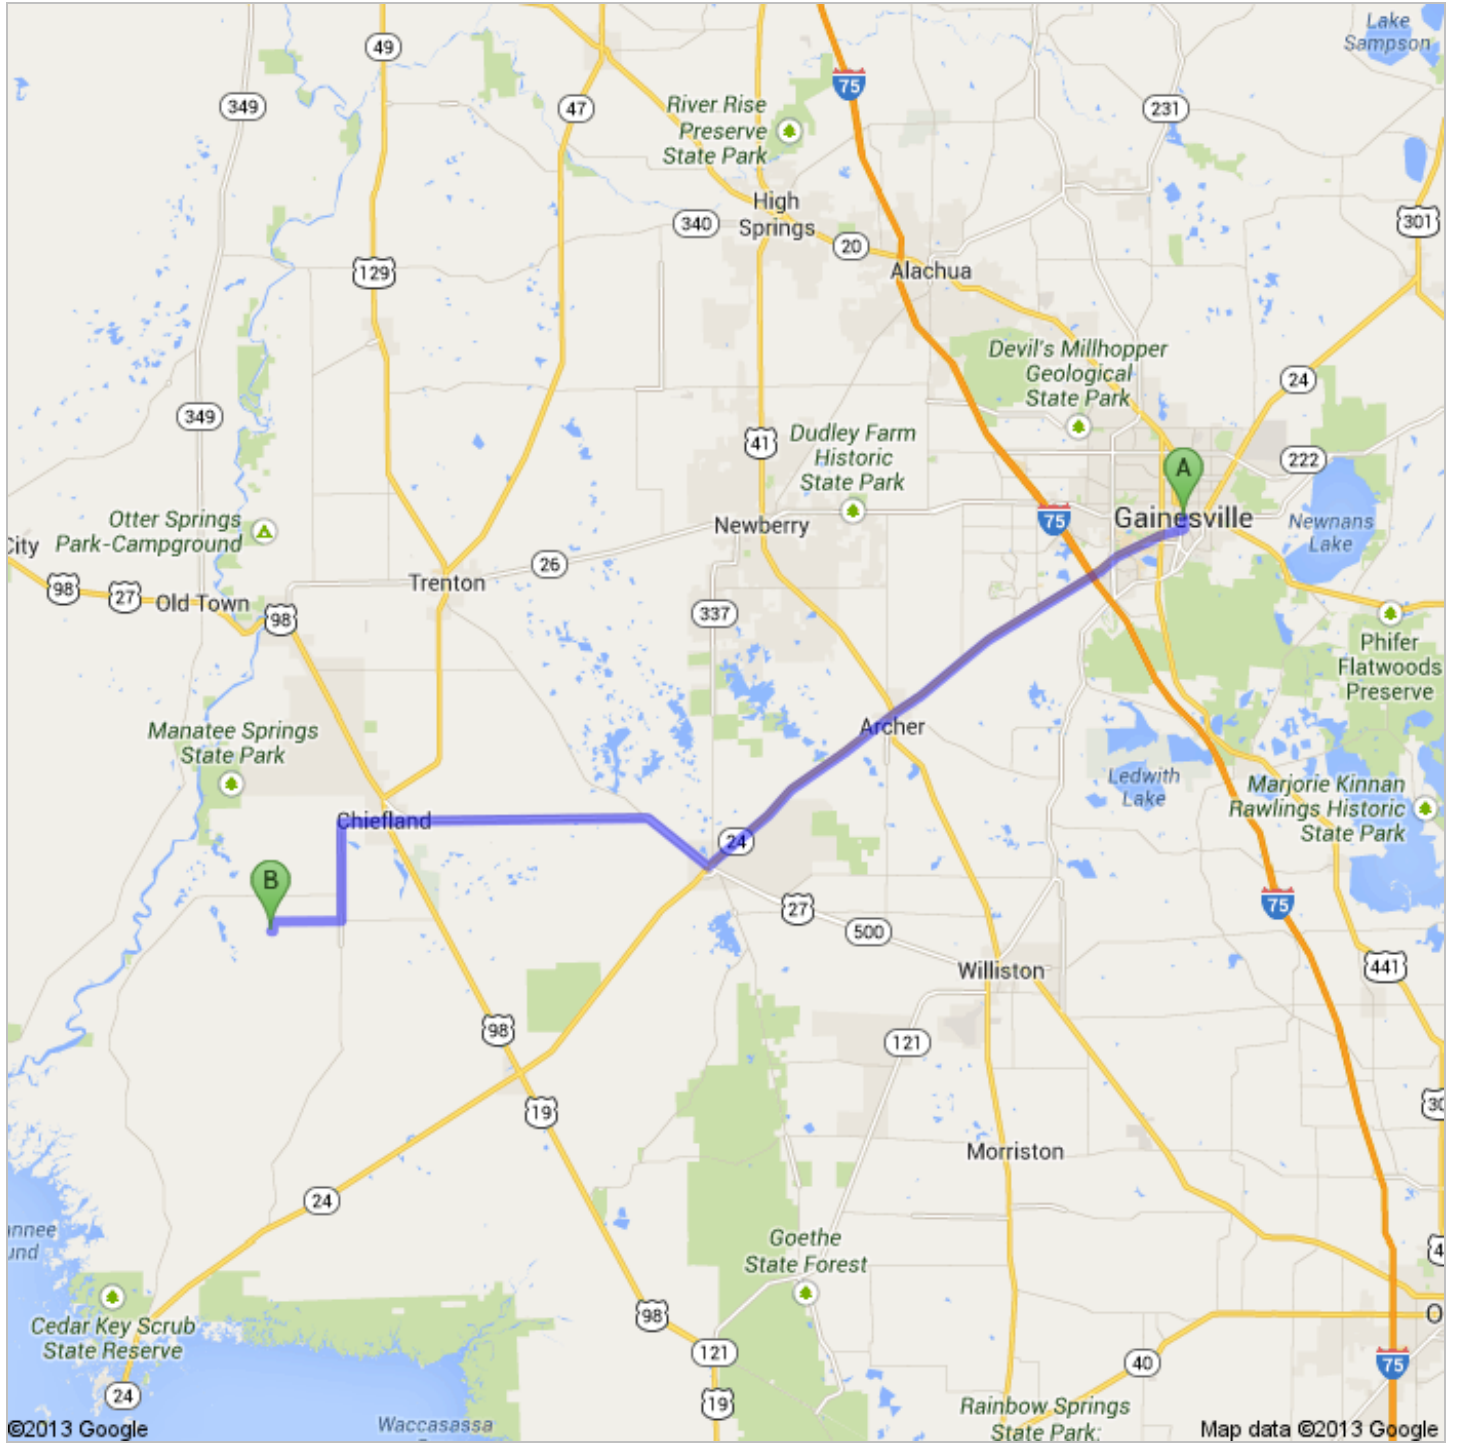

Directions to NW 56th St
47.0 mi – about 1 hour 9 mins

A Gainesville, FL

1. Head **south** on **S Main St** toward **SW 1 Ave**
About 1 min

go 0.5 mi
total 0.5 mi

↘ 2. Turn right onto **SW Depot Ave**
About 2 mins

go 0.7 mi
total 1.1 mi

↘ 3. Turn right onto **SW 11th St**

go 102 ft
total 1.2 mi

↙ 4. Take the 1st left onto **SW 9th Rd**
About 46 secs

go 0.2 mi
total 1.4 mi

- 24** 5. Continue onto **FL-24 W/SW Archer Rd**
Continue to follow FL-24 W
About 32 mins

go 22.8 mi
total 24.2 mi

- 500** 6. Turn right onto **FL-500 W/US-27 Alt N/N Hathaway Ave**
Continue to follow FL-500 W/US-27 Alt N
About 13 mins

go 12.9 mi
total 37.1 mi

- 345** 7. Turn left onto **FL-345 S/SE 4th Ave**
Continue to follow FL-345 S
About 10 mins

go 6.7 mi
total 43.7 mi

-  8. Turn right onto **NW 60th St**
About 7 mins

go 2.8 mi
total 46.5 mi

9. Turn left onto **NW 97 Ct**
About 2 mins

go 0.4 mi
total 46.9 mi

10. Turn right onto **NW 56th St**
Destination will be on the left