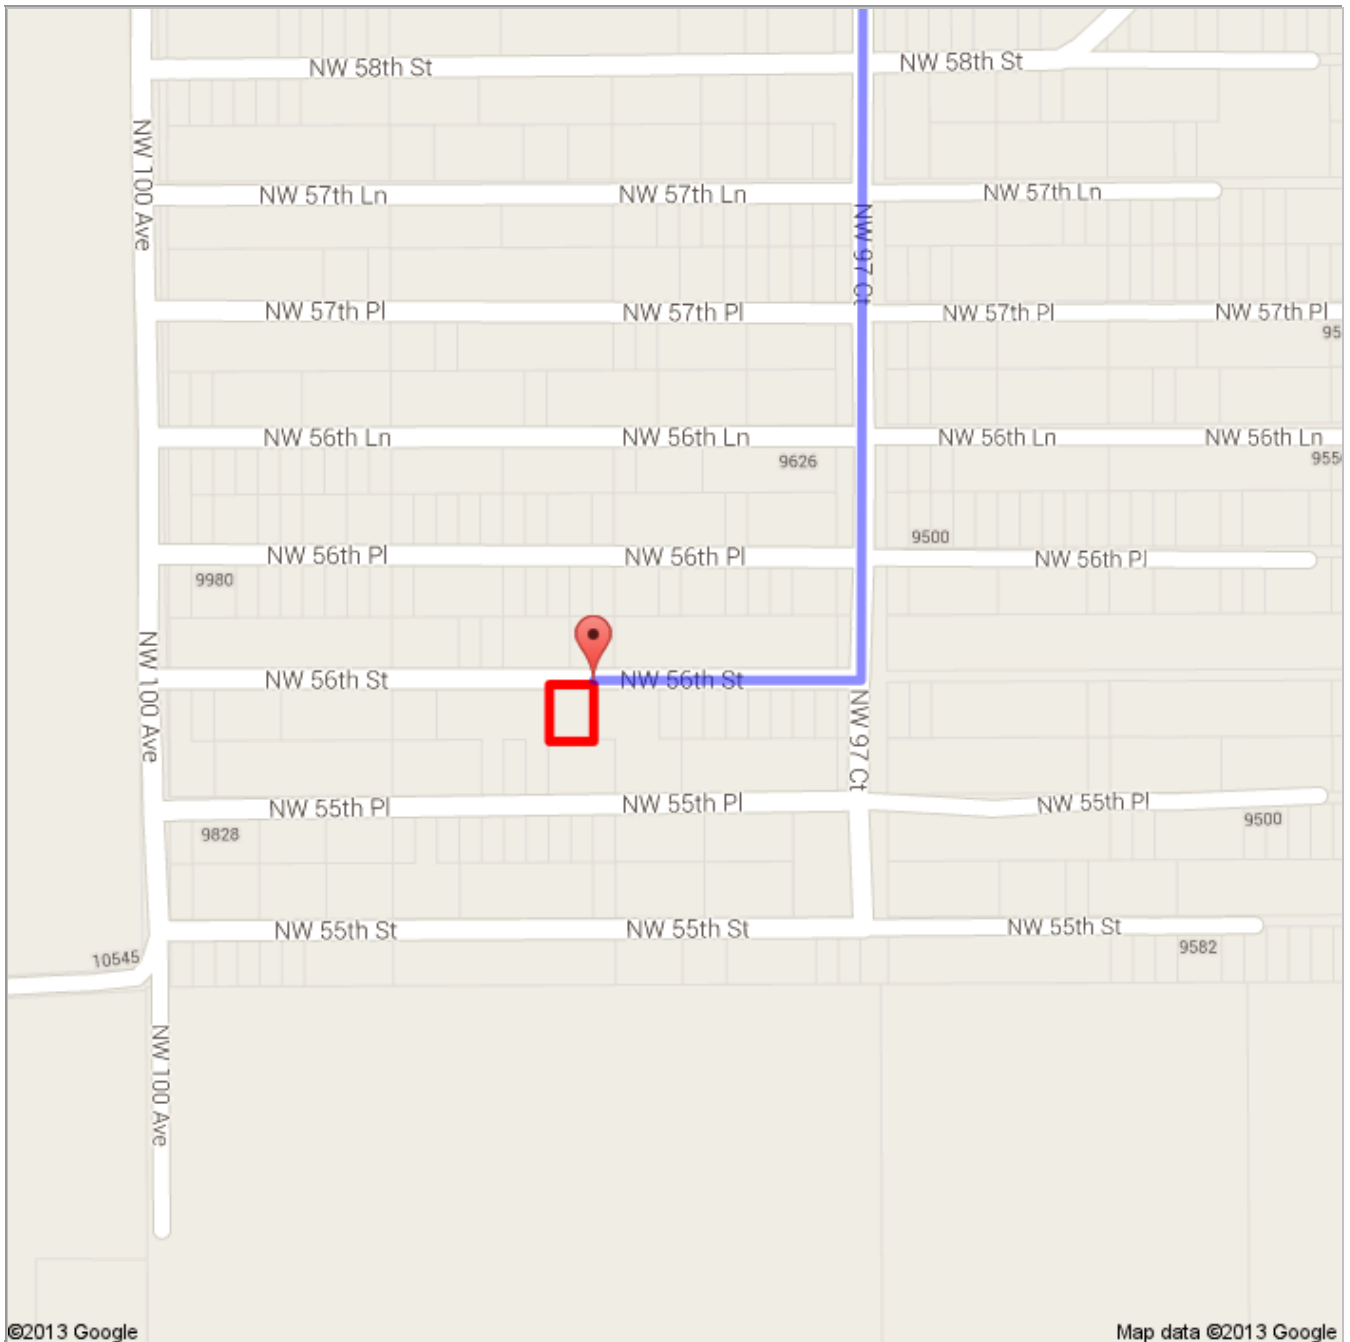

7592DD.kmz

Public · 0 views
Created on Nov 25 · By Bryson · Updated < 1 minute ago

7592

Driving directions to 29.41061, -82.93618

To: 29.41061, -82.93618

From: Gainesville, FL