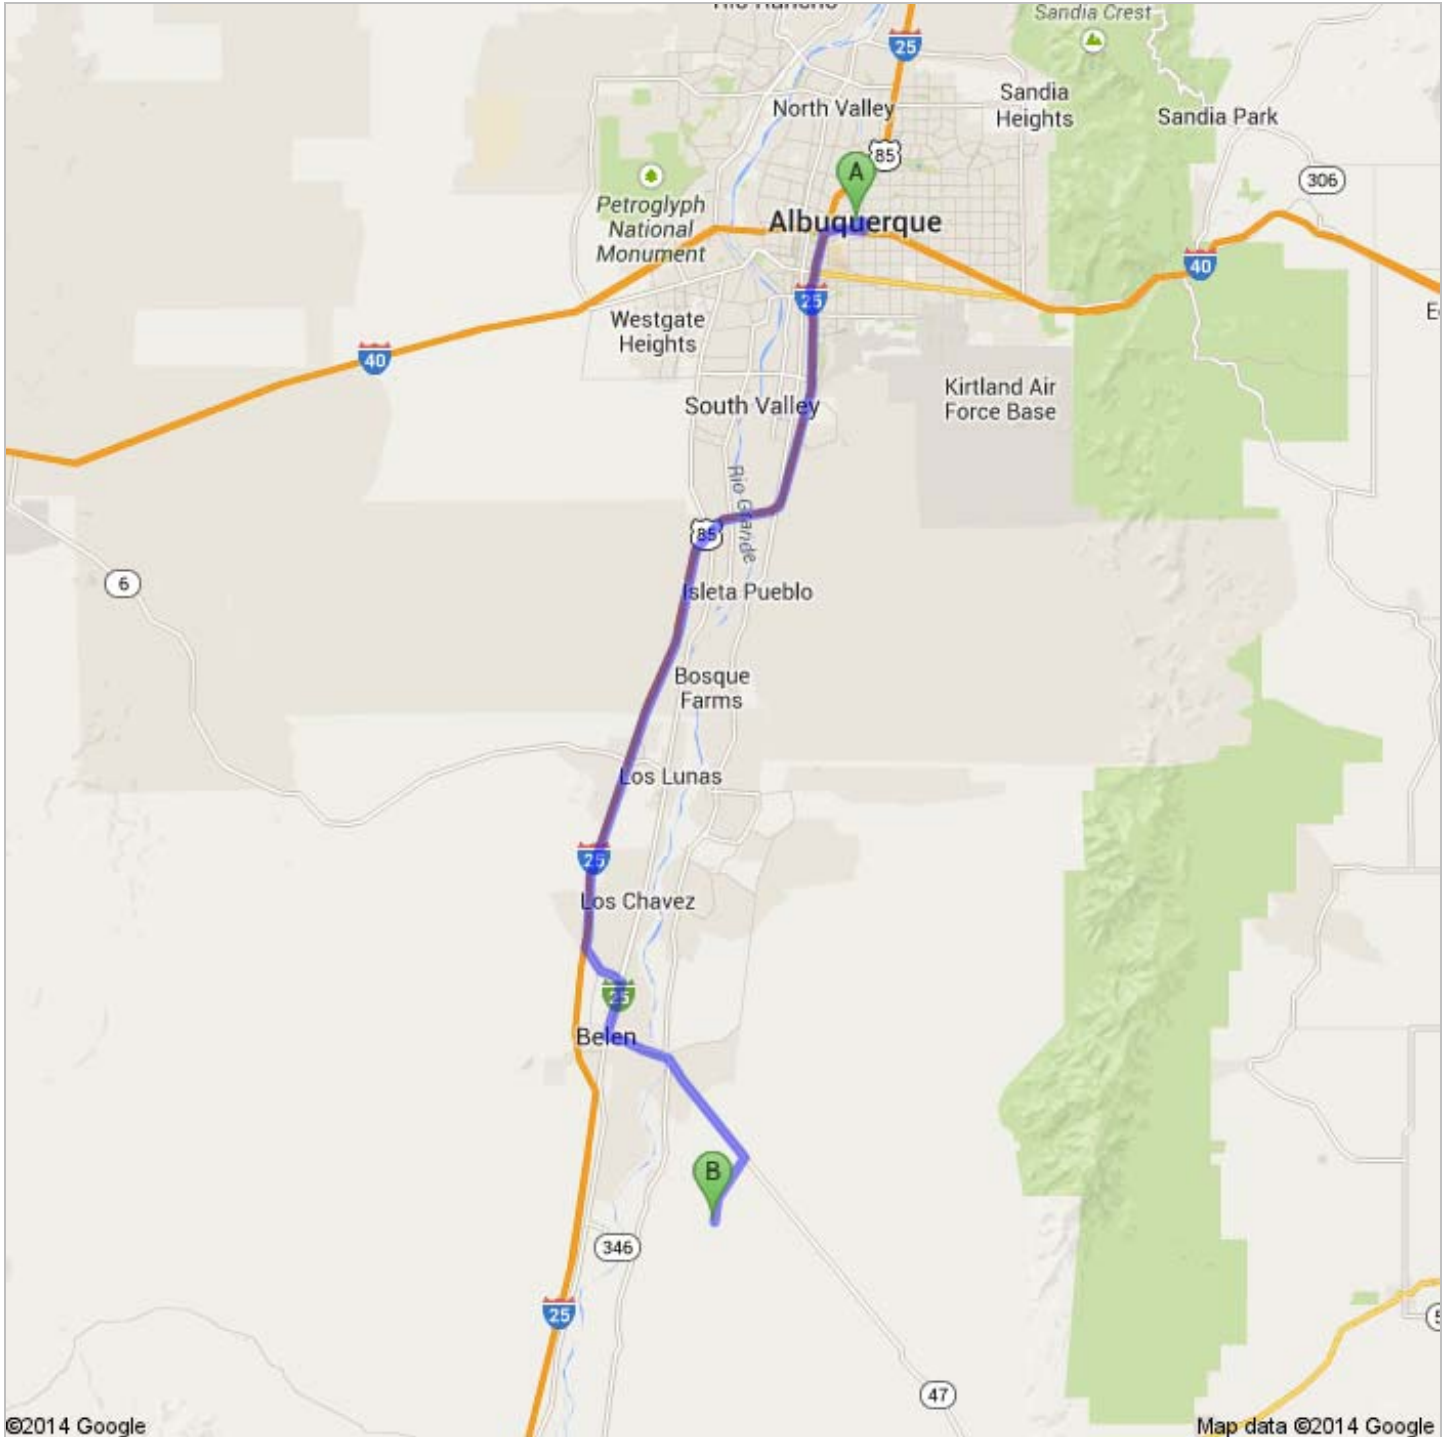

Directions to Escobar PI  
46.7 mi – about 56 mins

 Albuquerque, NM

1. Head **east** on **Phoenix Ave NE** toward **American Dr NE/Bryn Mawr Dr NE**  
About 1 min

go 0.3 mi  
total 0.3 mi

2. Turn right onto **Carlisle Blvd NE**  
About 53 secs

go 0.3 mi  
total 0.6 mi

3. Take the **Interstate 40 W** ramp

go 0.3 mi  
total 0.9 mi

4. Merge onto **I-40 W**

go 0.6 mi  
total 1.5 mi

5. Take exit **159B-159C** for **I-25 S/I-25 N** toward **Las Cruces/Santa Fe**

go 0.3 mi  
total 1.8 mi

6. Take exit **159B** on the left to merge onto **I-25 S** toward **Las Cruces**  
About 25 mins

go 30.2 mi  
total 32.0 mi

7. Take exit **195** for **Interstate 25 Business** toward **Belen**

➤ 13. Turn right onto **Turbine Rd**  
About 7 mins

go 1.8 mi  
total 45.7 mi

14. Continue onto **Escobar PI**

go 417 ft  
total 45.8 mi

➤ 15. Turn right to stay on **Escobar PI**  
About 4 mins

go 0.9 mi  
total 46.7 mi