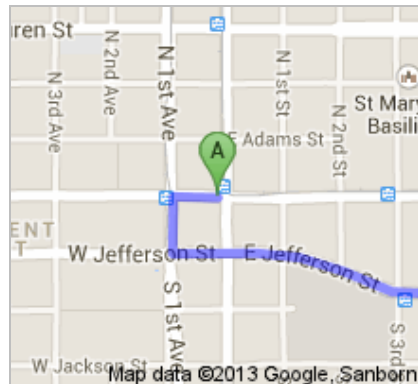

Directions to W Moonchild Ave
74.4 mi – about 1 hour 30 mins

 Phoenix, AZ

1. Head **west** on **W Washington St** toward **N 1st Ave**

go 308 ft
total 308 ft

 2. Take the 1st left onto **S 1st Ave**

go 394 ft
total 0.1 mi

 3. Take the 1st left onto **W Jefferson St**
About 3 mins

go 0.8 mi
total 0.9 mi

 4. Keep right to continue on **E Jefferson St**
About 3 mins

go 1.3 mi
total 2.3 mi

5. Take the ramp to **Tucson**

go 0.3 mi
total 2.5 mi

6. Merge onto **I-10 E**
About 6 mins

go 6.1 mi
total 8.7 mi

7. Keep left to stay on **I-10 E**
About 37 mins

go 45.6 mi
total 54.2 mi

8. Take exit **200** for **Sunland Gin Rd** toward **Arizona City**

go 0.4 mi
total 54.7 mi

©2013 Google Map data ©2013 Google

11. Turn left onto **Henness Rd**
About 1 min

go 0.5 mi
total 73.9 mi

©2013 Google Map data ©2013 Google

12. Take the 3rd right onto **W Moonchild Ave**
Destination will be on the left
About 1 min