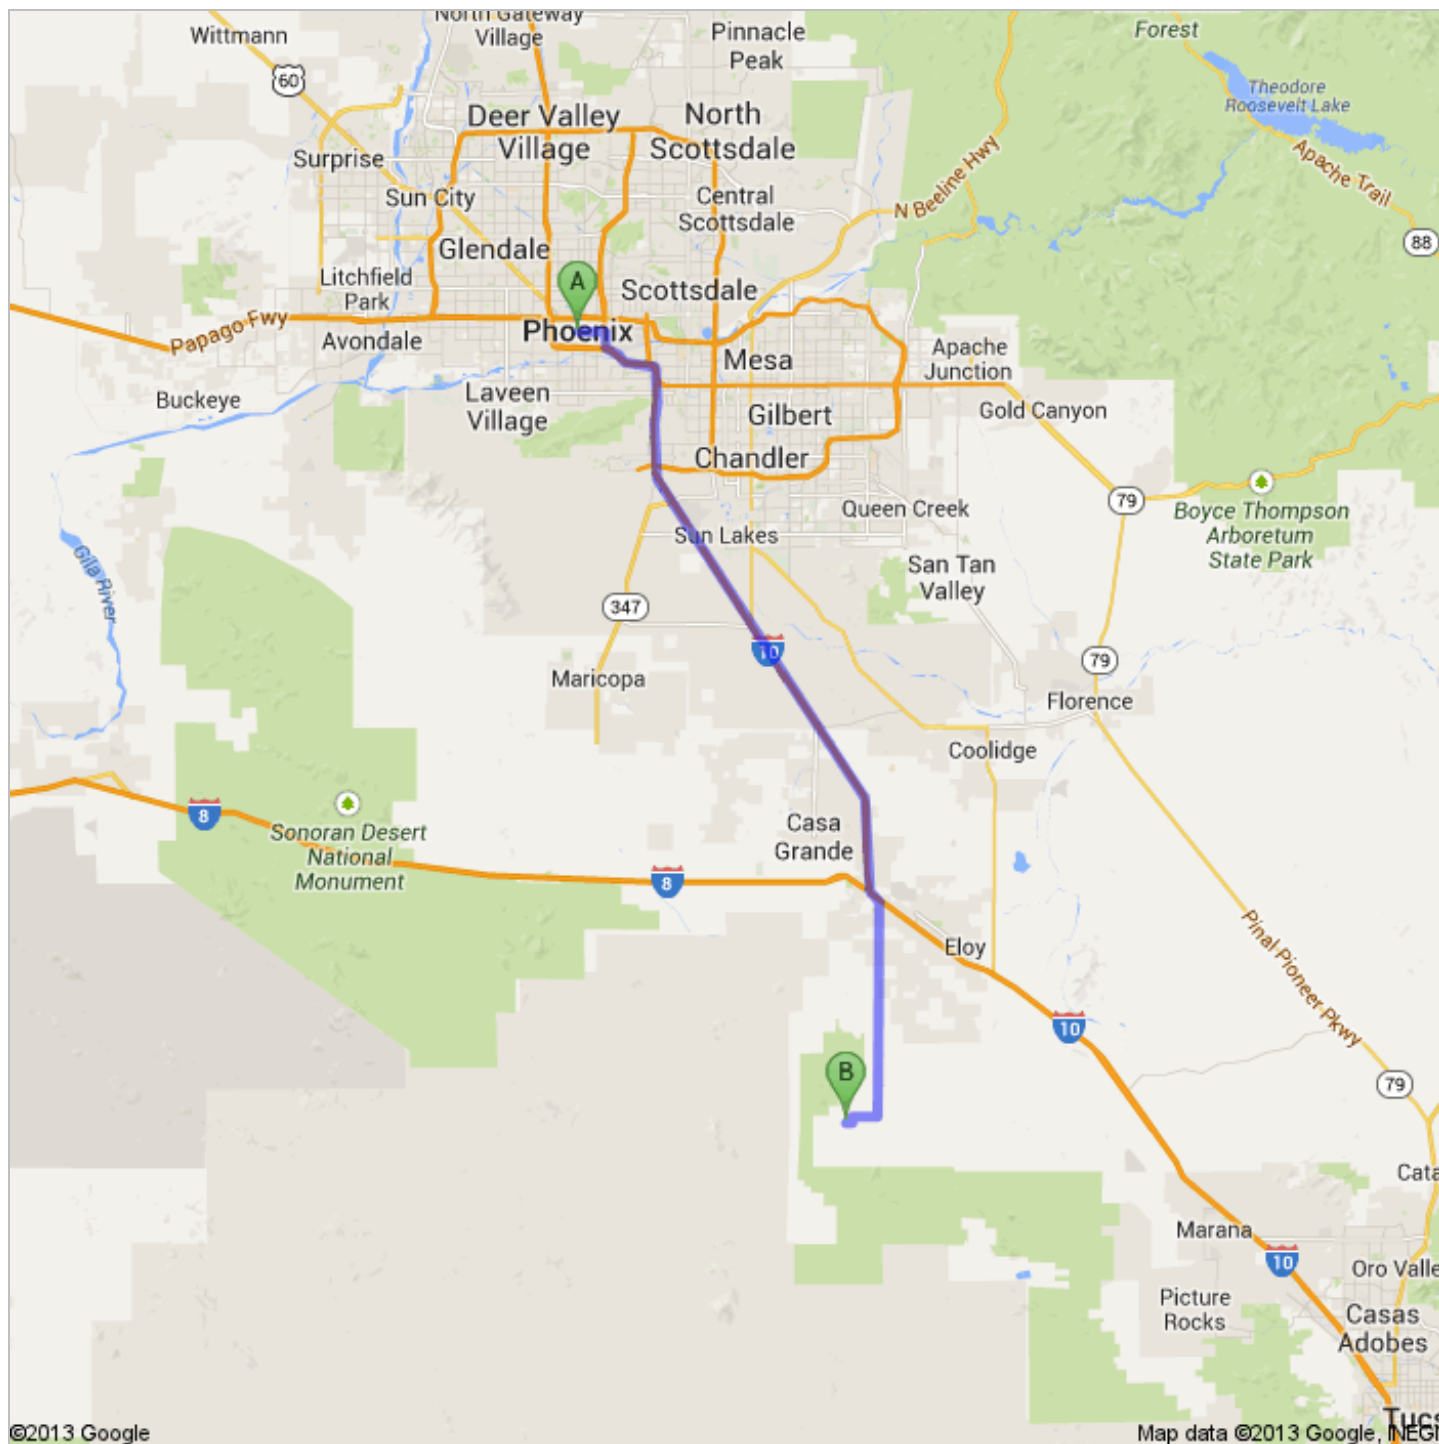

Directions to W Moonchild Ave
74.4 mi – about 1 hour 30 mins

 Phoenix, AZ

1. Head **west** on **W Washington St** toward **N 1st Ave**

go 308 ft
total 308 ft

 2. Take the 1st left onto **S 1st Ave**

go 394 ft
total 0.1 mi

 3. Take the 1st left onto **W Jefferson St**
About 3 mins

go 0.8 mi
total 0.9 mi

 4. Keep right to continue on **E Jefferson St**
About 3 mins

go 1.3 mi
total 2.3 mi

5. Take the ramp to **Tucson**

go 0.3 mi
total 2.5 mi

6. Merge onto **I-10 E**
About 6 mins

go 6.1 mi
total 8.7 mi

7. Keep left to stay on **I-10 E**
About 37 mins

go 45.6 mi
total 54.2 mi

8. Take exit **200** for **Sunland Gin Rd** toward **Arizona City**

go 0.4 mi
total 54.7 mi

©2013 Google Map data ©2013 Google

11. Turn left onto **Henness Rd**
About 1 min

go 0.5 mi
total 73.9 mi

©2013 Google Map data ©2013 Google

12. Take the 3rd right onto **W Moonchild Ave**
Destination will be on the left
About 1 min