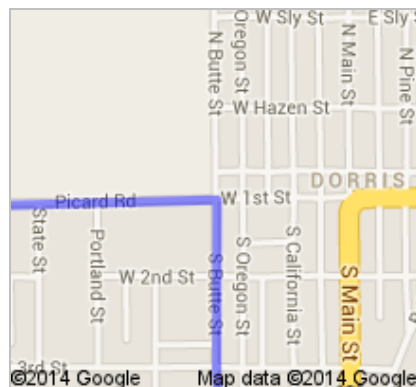

# Directions to Cedar Grove Rd

126 mi – about 2 hours 9 mins

 Redding, CA

1. Head **south** on **Market St** toward **Shasta St**

go 443 ft  
total 443 ft

 2. Turn left onto **CA-44 E/Tehama St** (signs for **I-5**)  
Continue to follow CA-44 E  
About 2 mins

go 0.2 mi  
total 70.7 mi

5. Turn right onto **US-97 N/S Weed Blvd**  
Continue to follow US-97 N  
About 50 mins

go 50.6 mi  
total 121 mi

6. **US-97 N** turns slightly left and becomes **S Butte St**  
About 1 min

go 0.3 mi  
total 122 mi

7. Turn left onto **W 1st St**  
About 1 min

go 0.5 mi  
total 122 mi

8. Continue onto **Picard Rd**  
About 3 mins

go 1.4 mi  
total 124 mi

➤ 9. Turn right onto **Mathews Rd**  
About 1 min

go 0.5 mi  
total 124 mi

⤵ 10. Take the 2nd left onto **Hilltop Rd**  
About 2 mins

go 0.5 mi  
total 125 mi

➤ 11. Take the 1st right onto **Cedar Grove Rd**  
Destination will be on the left  
About 4 mins