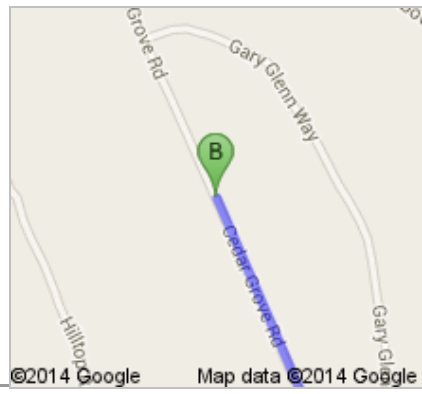

go 0.2 mi  
total 70.7 mi

5. Turn right onto **US-97 N/S Weed Blvd**  
Continue to follow US-97 N  
About 50 mins

go 50.6 mi  
total 121 mi

6. **US-97 N** turns slightly left and becomes **S Butte St**  
About 1 min

go 0.3 mi  
total 122 mi

7. Turn left onto **W 1st St**  
About 1 min

go 0.5 mi  
total 122 mi

8. Continue onto **Picard Rd**  
About 3 mins

go 1.4 mi  
total 124 mi

➤ 9. Turn right onto **Mathews Rd**  
About 1 min

go 0.5 mi  
total 124 mi

⤵ 10. Take the 2nd left onto **Hilltop Rd**  
About 2 mins

go 0.5 mi  
total 125 mi

➤ 11. Take the 1st right onto **Cedar Grove Rd**  
Destination will be on the left  
About 4 mins

go 1.0 mi  
total 126 mi

**B** Cedar Grove Rd

These directions are for planning purposes only. You may find that construction projects, traffic, weather, or other events may cause conditions to differ from the map results, and you should plan your route accordingly. You must obey all signs or notices regarding your route.