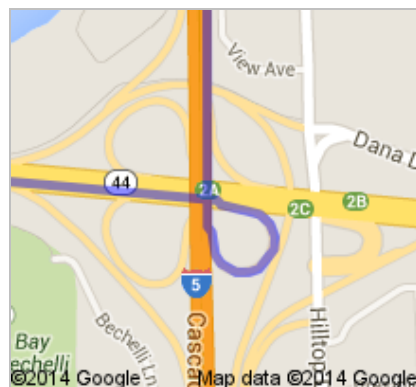

# Directions to Cedar Grove Rd

126 mi – about 2 hours 9 mins

 Redding, CA

1. Head **south** on **Market St** toward **Shasta St**

go 443 ft  
total 443 ft

 2. Turn left onto **CA-44 E/Tehama St** (signs for **I-5**)  
Continue to follow CA-44 E  
About 2 mins

go 1.7 mi  
total 1.7 mi

 3. Slight right to merge onto **I-5 N** toward **Weed/Portland**  
About 1 hour 3 mins

go 68.7 mi  
total 70.5 mi

 4. Take the **US-97** exit toward **Central Weed/Klamath Falls**

go 0.2 mi  
total 70.7 mi

5. Turn right onto **US-97 N/S Weed Blvd**  
Continue to follow US-97 N  
About 50 mins

go 50.6 mi  
total 121 mi

6. **US-97 N** turns slightly left and becomes **S Butte St**  
About 1 min

go 0.3 mi  
total 122 mi

7. Turn left onto **W 1st St**  
About 1 min

go 0.5 mi  
total 122 mi

8. Continue onto **Picard Rd**  
About 3 mins

go 1.4 mi  
total 124 mi

➤ 9. Turn right onto **Mathews Rd**  
About 1 min