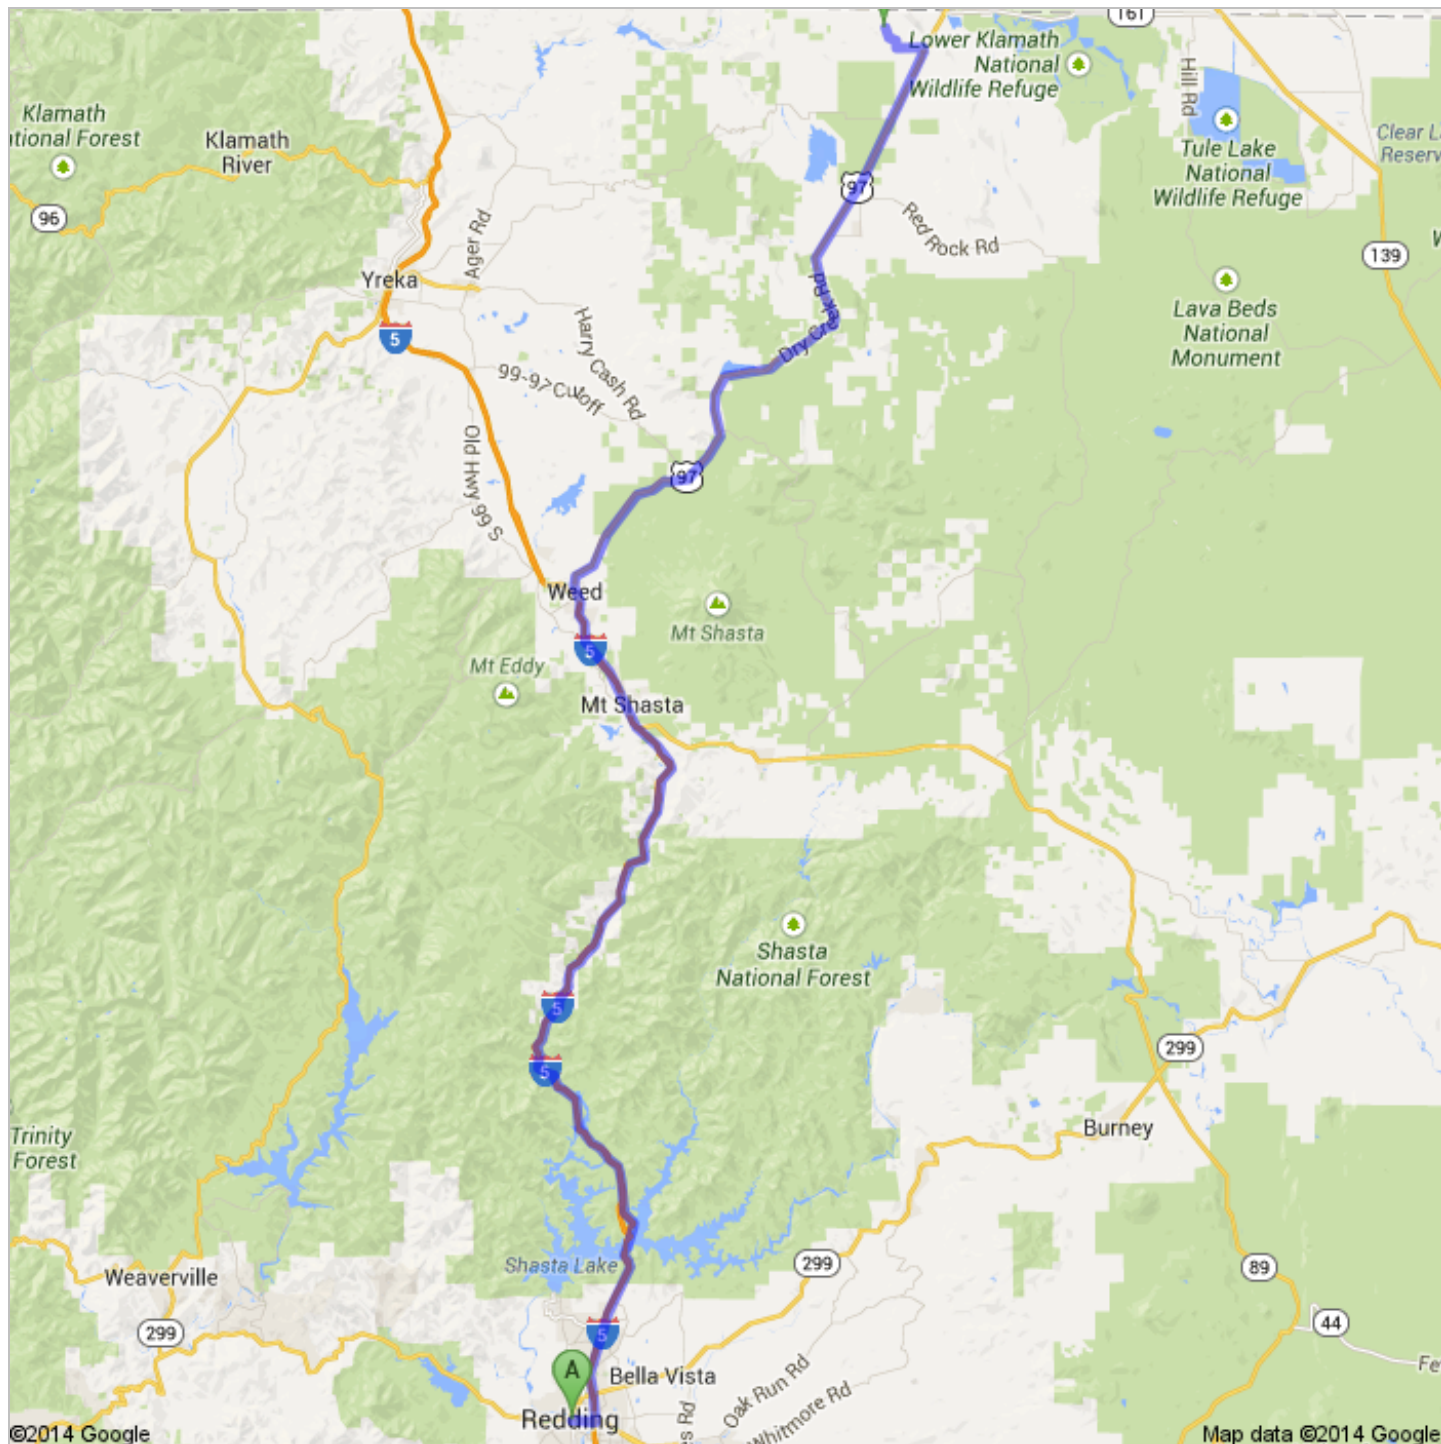

# Directions to Cedar Grove Rd

126 mi – about 2 hours 9 mins

 Redding, CA

1. Head **south** on **Market St** toward **Shasta St**

go 443 ft  
total 443 ft

 2. Turn left onto **CA-44 E/Tehama St** (signs for **I-5**)  
Continue to follow CA-44 E  
About 2 mins

go 1.7 mi  
total 1.7 mi

 3. Slight right to merge onto **I-5 N** toward **Weed/Portland**  
About 1 hour 3 mins

go 68.7 mi  
total 70.5 mi

 4. Take the **US-97** exit toward **Central Weed/Klamath Falls**

go 0.2 mi  
total 70.7 mi

5. Turn right onto **US-97 N/S Weed Blvd**  
Continue to follow US-97 N  
About 50 mins

go 50.6 mi  
total 121 mi

6. **US-97 N** turns slightly left and becomes **S Butte St**  
About 1 min

go 0.3 mi  
total 122 mi

7. Turn left onto **W 1st St**  
About 1 min

go 0.5 mi  
total 122 mi

8. Continue onto **Picard Rd**  
About 3 mins

go 1.4 mi  
total 124 mi

➤ 9. Turn right onto **Mathews Rd**  
About 1 min