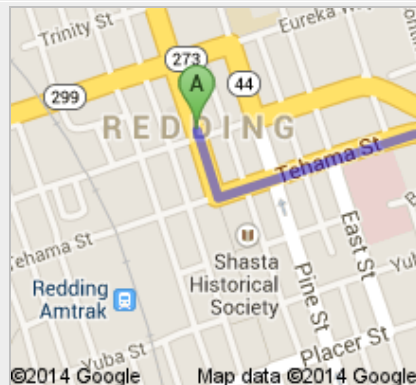

# Directions to Cedar Grove Rd

126 mi – about 2 hours 9 mins

 Redding, CA

1. Head **south** on **Market St** toward **Shasta St**

go 443 ft  
total 443 ft

 2. Turn left onto **CA-44 E/Tehama St** (signs for **I-5**)  
Continue to follow CA-44 E  
About 2 mins

go 1.7 mi  
total 1.7 mi

 3. Slight right to merge onto **I-5 N** toward **Weed/Portland**  
About 1 hour 3 mins

go 68.7 mi  
total 70.5 mi

 4. Take the **US-97** exit toward **Central Weed/Klamath Falls**

go 0.2 mi  
total 70.7 mi

5. Turn right onto **US-97 N/S Weed Blvd**  
Continue to follow US-97 N  
About 50 mins

go 50.6 mi  
total 121 mi

6. **US-97 N** turns slightly left and becomes **S Butte St**  
About 1 min

go 0.3 mi  
total 122 mi

7. Turn left onto **W 1st St**  
About 1 min

go 0.5 mi  
total 122 mi

8. Continue onto **Picard Rd**  
About 3 mins

go 1.4 mi  
total 124 mi

➤ 9. Turn right onto **Mathews Rd**  
About 1 min