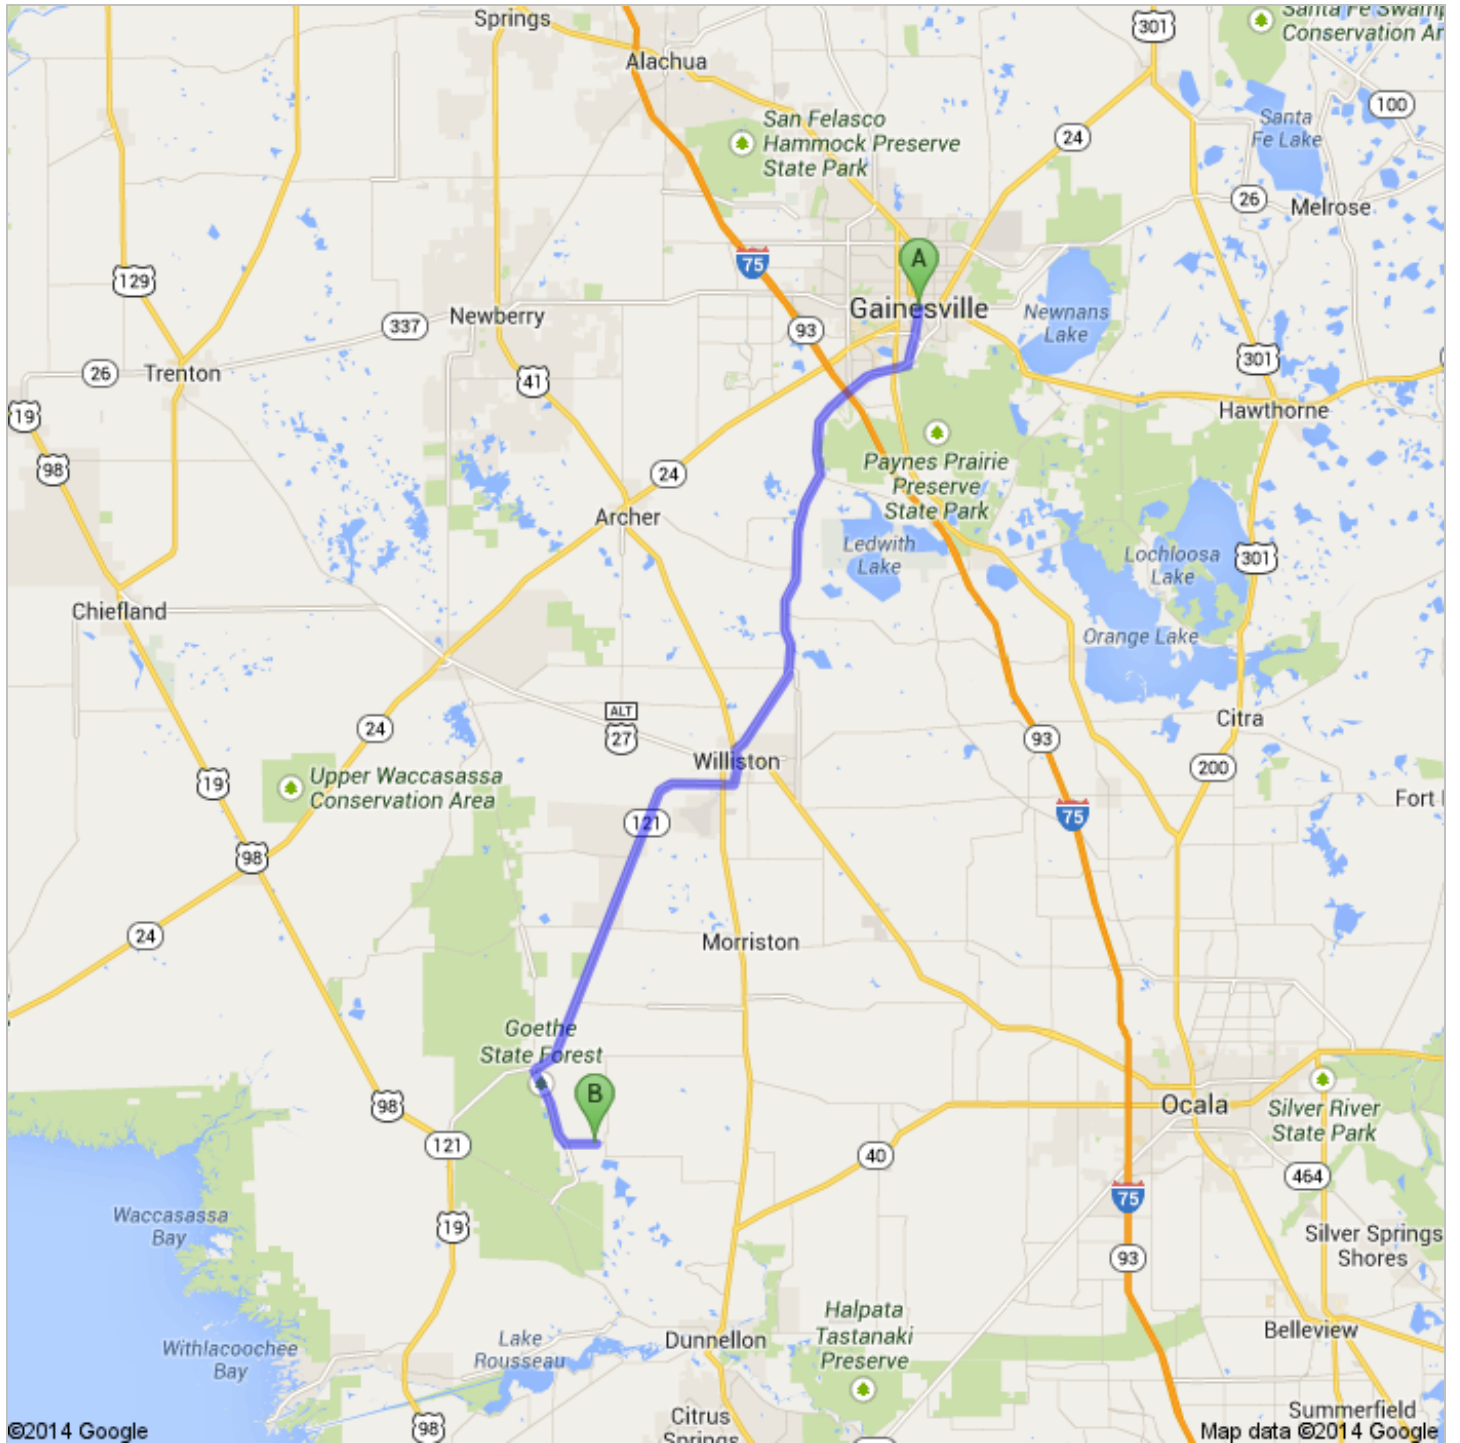

Directions to SE 136th Terrace
42.7 mi – about 50 mins

A Gainesville, FL

1. Head **south** on **S Main St** toward **SW 1 Ave**
About 4 mins

go 2.4 mi
total 2.4 mi

↗ 2. Turn right onto **SE Williston Rd**
About 13 mins

go 11.6 mi
total 14.0 mi

121 3. Continue onto **FL-121 S**
About 7 mins

go 7.2 mi
total 21.2 mi

↙ 4. Turn left onto **N Main St**
About 2 mins

go 1.1 mi
total 22.3 mi

5. Continue onto **Co Rd 558**

go 0.3 mi
total 22.5 mi

 6. Turn right onto **SW 12th Ave/NE 30 St**
Continue to follow NE 30 St
About 3 mins

go 2.4 mi
total 24.9 mi

 7. Continue onto **Co Rd 335/FL-121 S**
Continue to follow FL-121 S
About 13 mins

go 13.2 mi
total 38.1 mi

 8. Turn left onto **SE Co Rd 337**
About 4 mins

go 3.3 mi
total 41.5 mi

©2014 Google Map data ©2014 Google

9. Turn left onto **SE 114th Pl**
About 3 mins

go 1.3 mi
total 42.7 mi

©2014 Google Map data ©2014 Google