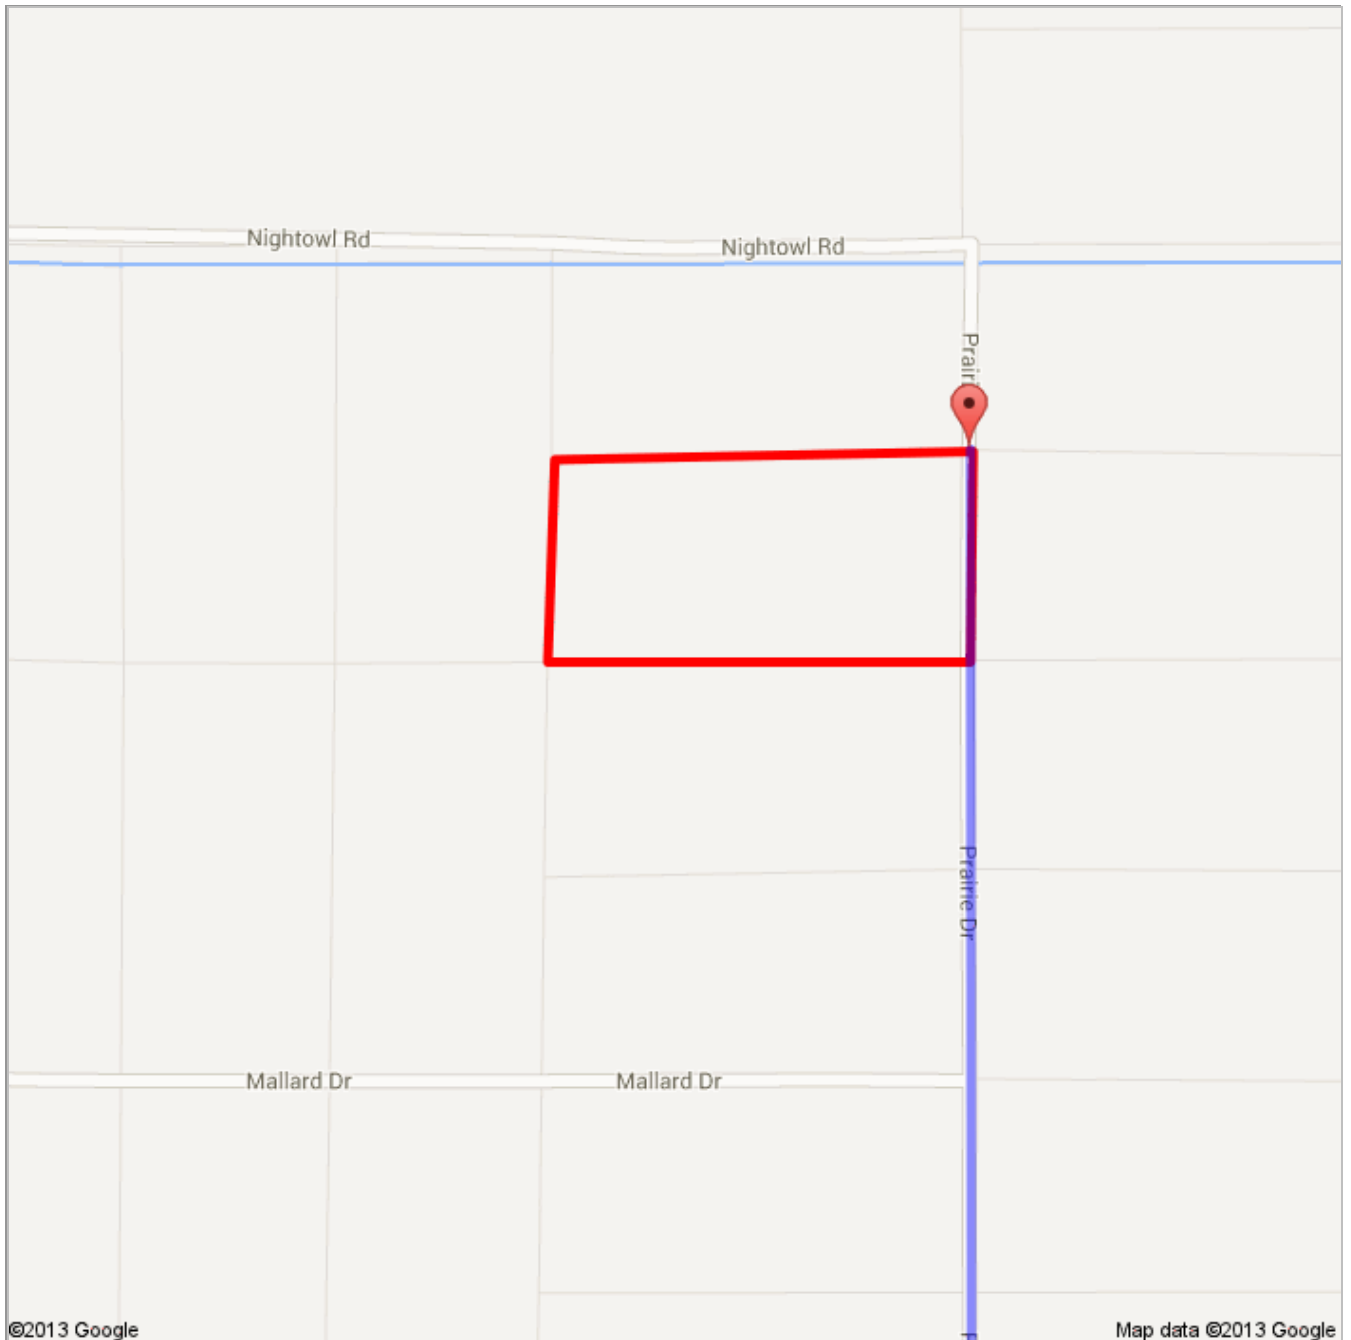

7455.kmz

Public · 0 views
Created on Aug 23 · By Bryson · Updated < 1 minute ago

- Polygon Measure
- From: Susanville, CA
- Driving directions to 40.88677, -120.5874
- To: 40.88677, -120.5874