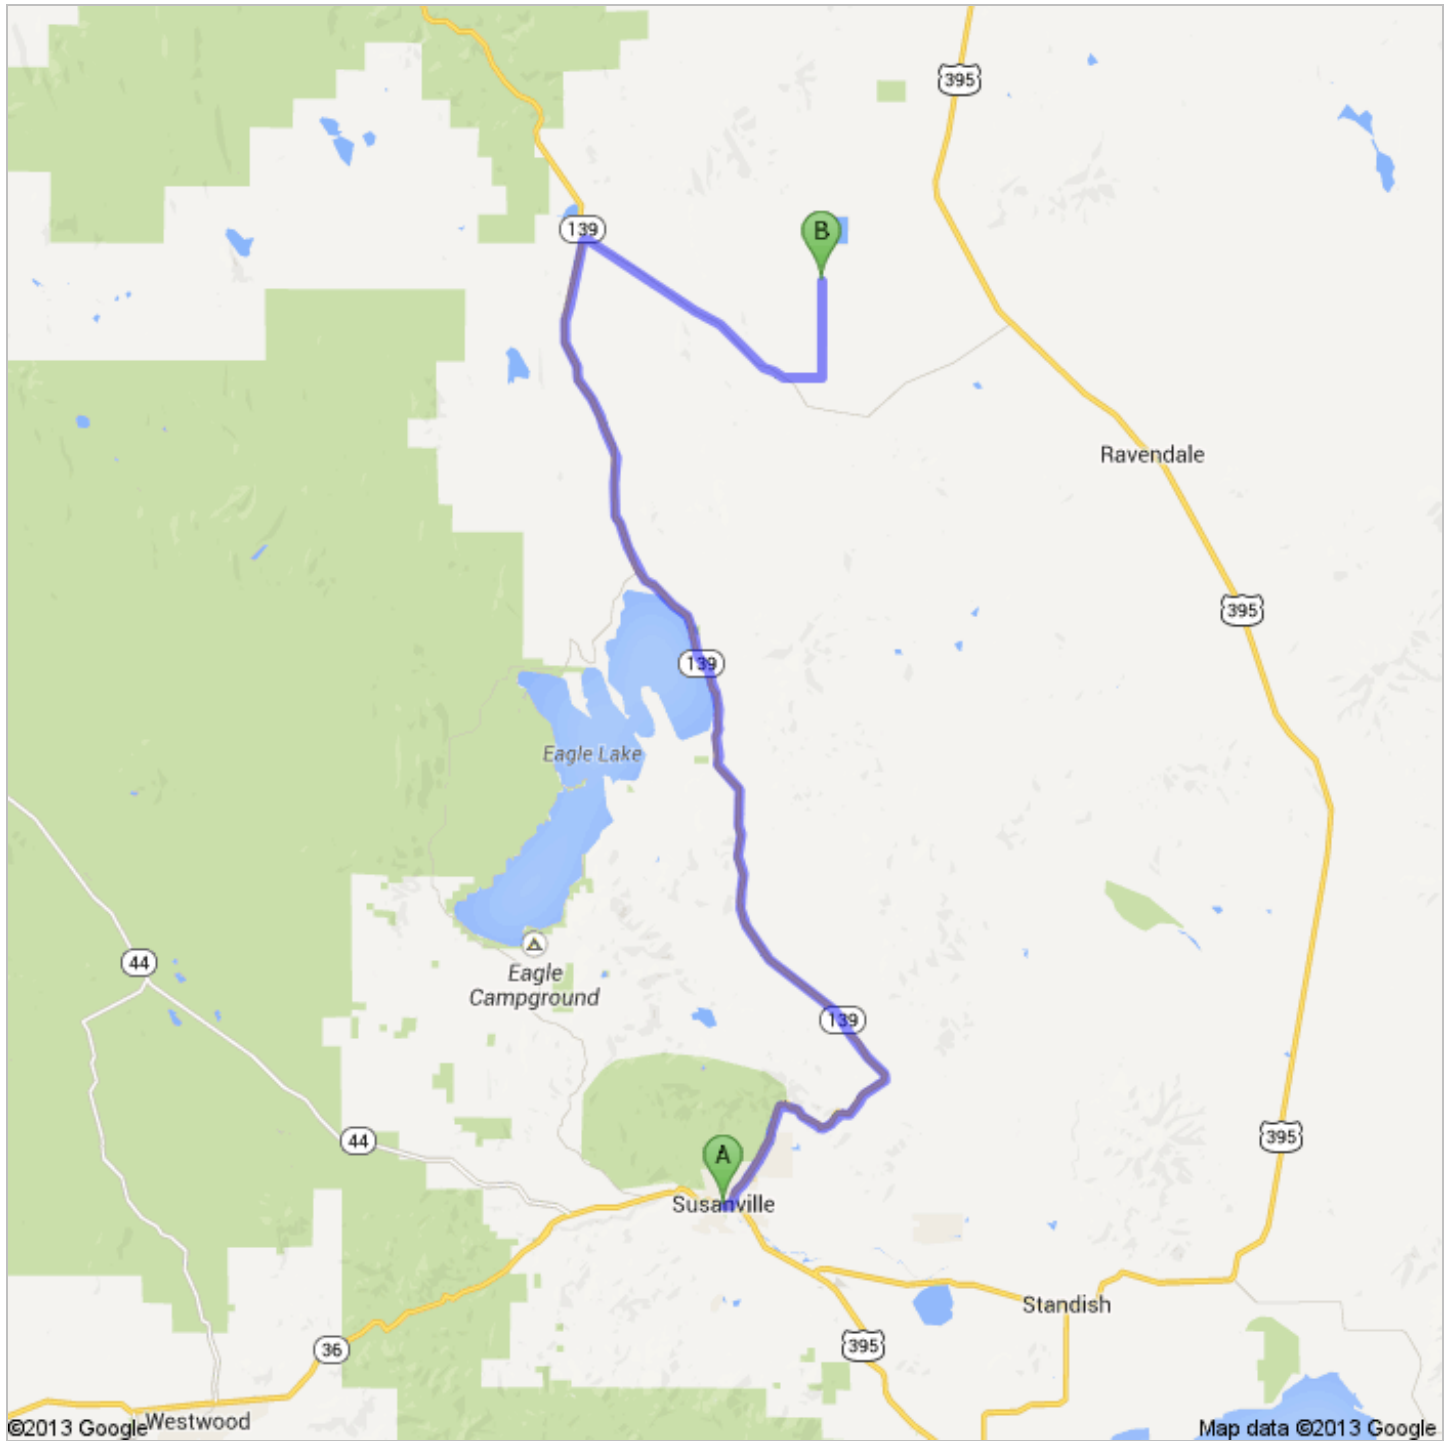

Directions to Prairie Dr  
56.7 mi – about 1 hour 24 mins

**A** Susanville, CA

1. Head **northeast** on **Foss St** toward **Main St**

go 62 ft  
total 62 ft

 2. Take the 1st right onto **Main St**  
About 54 secs

go 0.2 mi  
total 0.2 mi

 3. Turn left onto **CA-139 N/Ash St**  
Continue to follow CA-139 N  
About 48 mins

go 43.1 mi  
total 43.4 mi

 4. Turn right onto **Termo Grasshopper Rd**  
About 15 mins

go 8.6 mi  
total 52.0 mi

5. Slight left onto **Blue Bird Ln**  
About 6 mins

go 1.4 mi  
total 53.3 mi

6. Turn left onto **Prairie Dr**  
About 14 mins

go 3.4 mi  
total 56.7 mi

**B** Prairie Dr

These directions are for planning purposes only. You may find that construction projects, traffic, weather, or other events may cause conditions to differ from the map results, and you should plan your route accordingly. You must obey all signs or notices regarding your route.

-  Polygon Measure
-  From: Susanville, CA
-  Driving directions to 40.88677, -120.5874
-  To: 40.88677, -120.5874