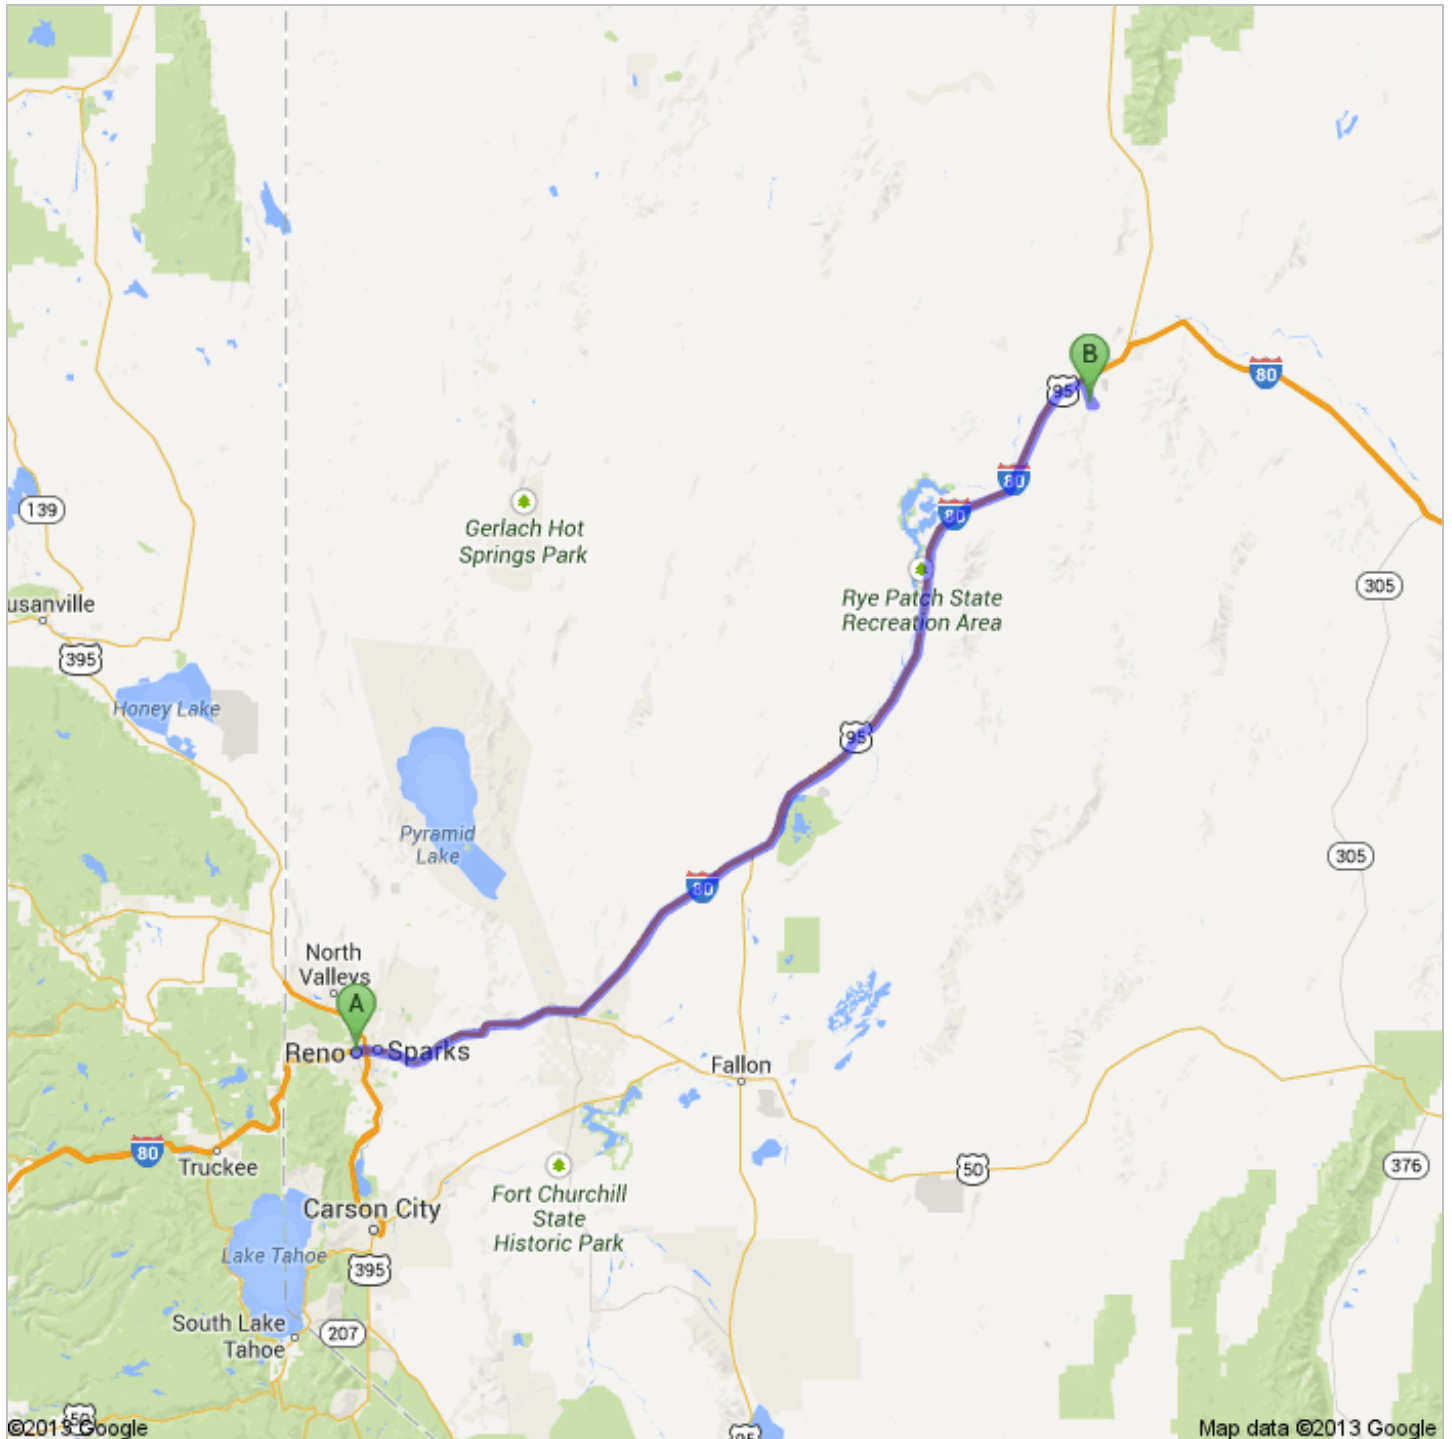

Directions to Unknown road
161 mi – about 2 hours 24 mins

 Reno, NV

1. Head **north** on **N Virginia St** toward **E 4th St**
About 2 mins

go 0.3 mi
total 0.3 mi

 2. Turn right onto **Maple St**

go 374 ft
total 0.4 mi

3. Take the **Interstate 80 E** ramp

go 0.2 mi
total 0.6 mi

4. Merge onto **I-80 E**
About 2 hours 6 mins

go 154 mi
total 155 mi

5. Take exit **168** toward **Rose Creek**
About 51 secs

go 0.3 mi
total 155 mi

6. Turn right onto **W Rose Creek Rd**

go 131 ft
total 155 mi

7. Turn left to stay on **W Rose Creek Rd**
About 3 mins

go 1.6 mi
total 157 mi

8. Turn right onto **Herschell Rd**
About 9 mins

go 3.7 mi
total 160 mi

9. Turn right

go 0.1 mi
total 160 mi

10. Turn right
Destination will be on the left
About 2 mins

go 0.6 mi
total 161 mi

B Unknown road

These directions are for planning purposes only. You may find that construction projects, traffic, weather, or other events may cause conditions to differ from the map results, and you should plan your route accordingly. You must obey all signs or notices regarding your route.