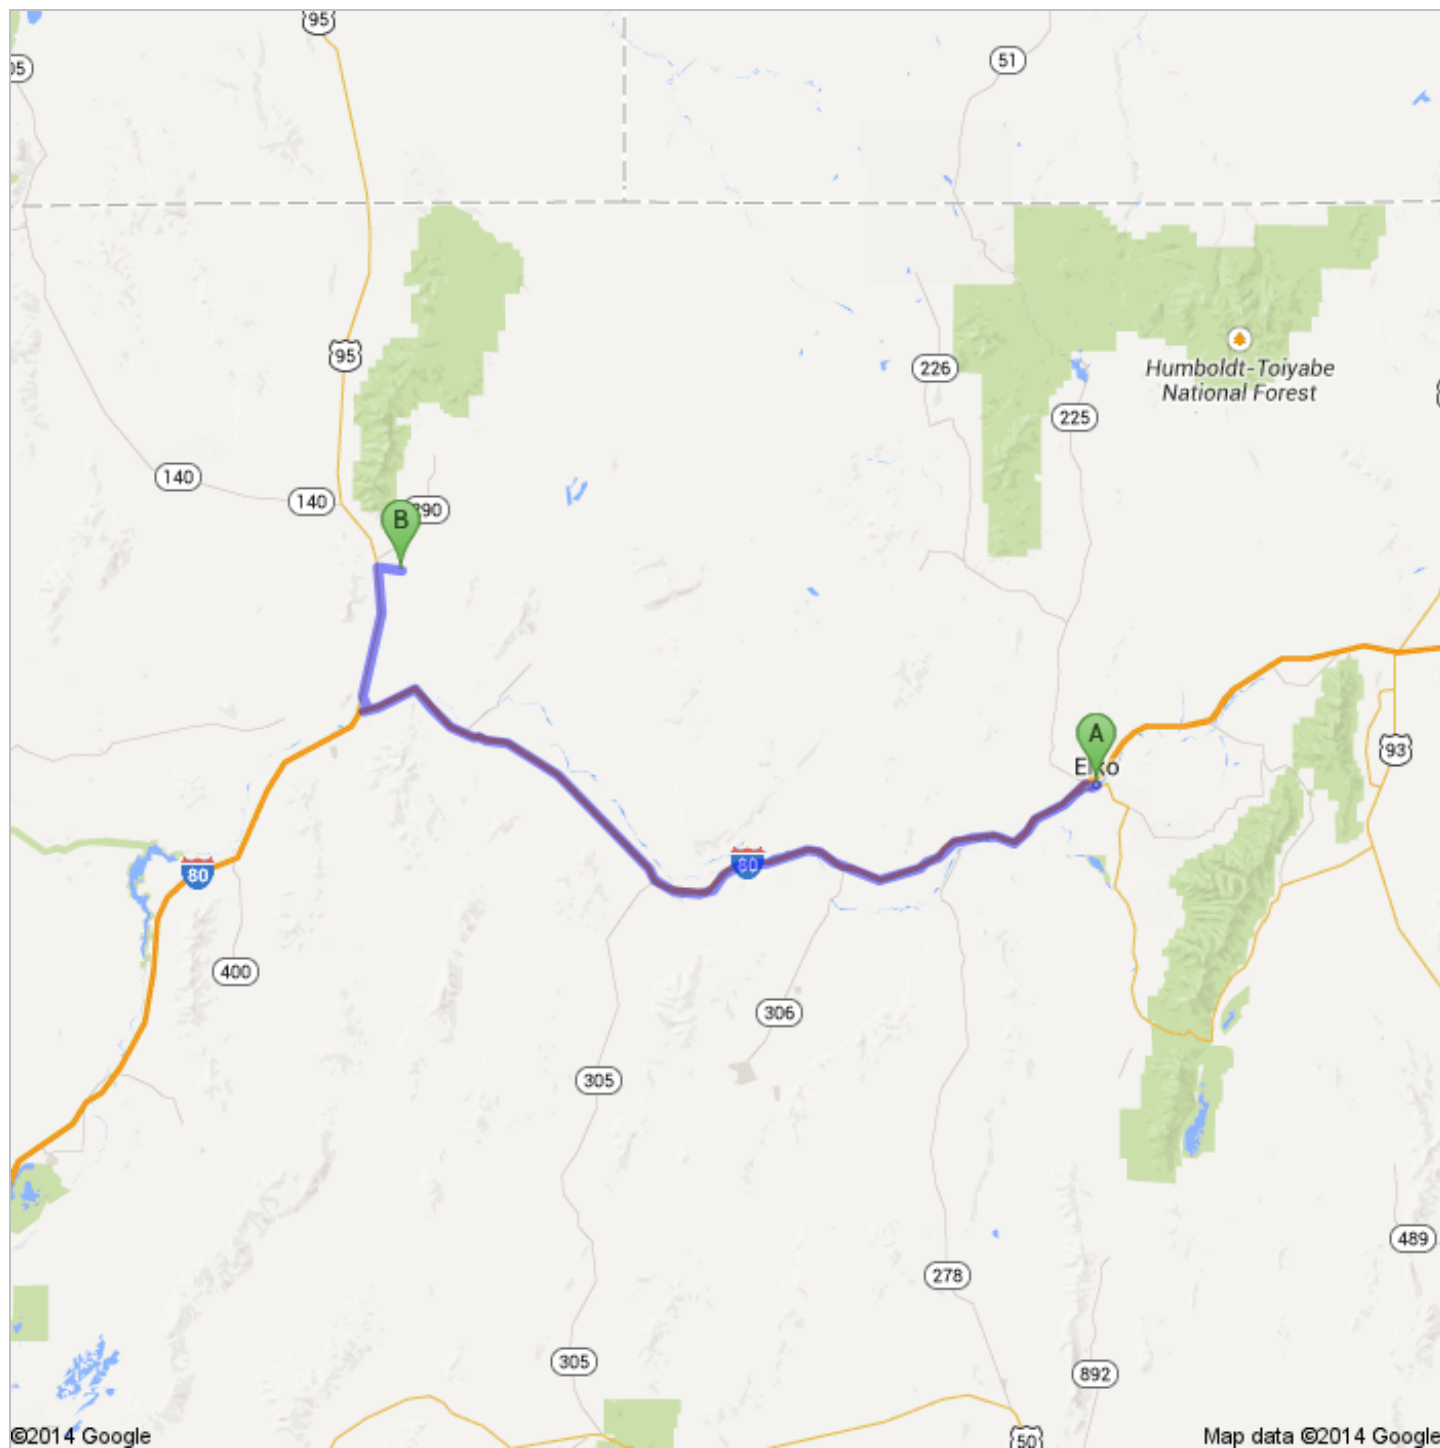

Directions to Godchaux Rd
149 mi – about 2 hours 22 mins

©2014 Google

Map data ©2014 Google

 Elko, NV

1. Head **northwest** on **5th St** toward **Idaho St**

go 66 ft
total 66 ft

2. Take the 1st left onto **Idaho St**
About 2 mins

go 0.8 mi
total 0.8 mi

3. Turn right onto **NV-225 N**
About 2 mins

go 1.0 mi
total 1.8 mi

4. Turn left to merge onto **I-80 W**
About 1 hour 42 mins

go 122 mi
total 123 mi

©2014 Google Map data ©2014 Google

5. Take exit **178** for **NV-289** toward **Winnemucca/ Downtown E**
About 1 min

go 0.6 mi
total 124 mi

©2014 Google Map data ©2014 Google

6. Turn right onto **NV-289 E/E 2nd St**
About 2 mins

go 0.9 mi
total 125 mi

©2014 Google Map data ©2014 Google

7. Turn left onto **NV-795 W/Rhinehart St**
About 2 mins

go 1.2 mi
total 126 mi

©2014 Google Map data ©2014 Google

8. Take the 3rd right onto **US-95 N**
About 17 mins

go 18.7 mi
total 145 mi