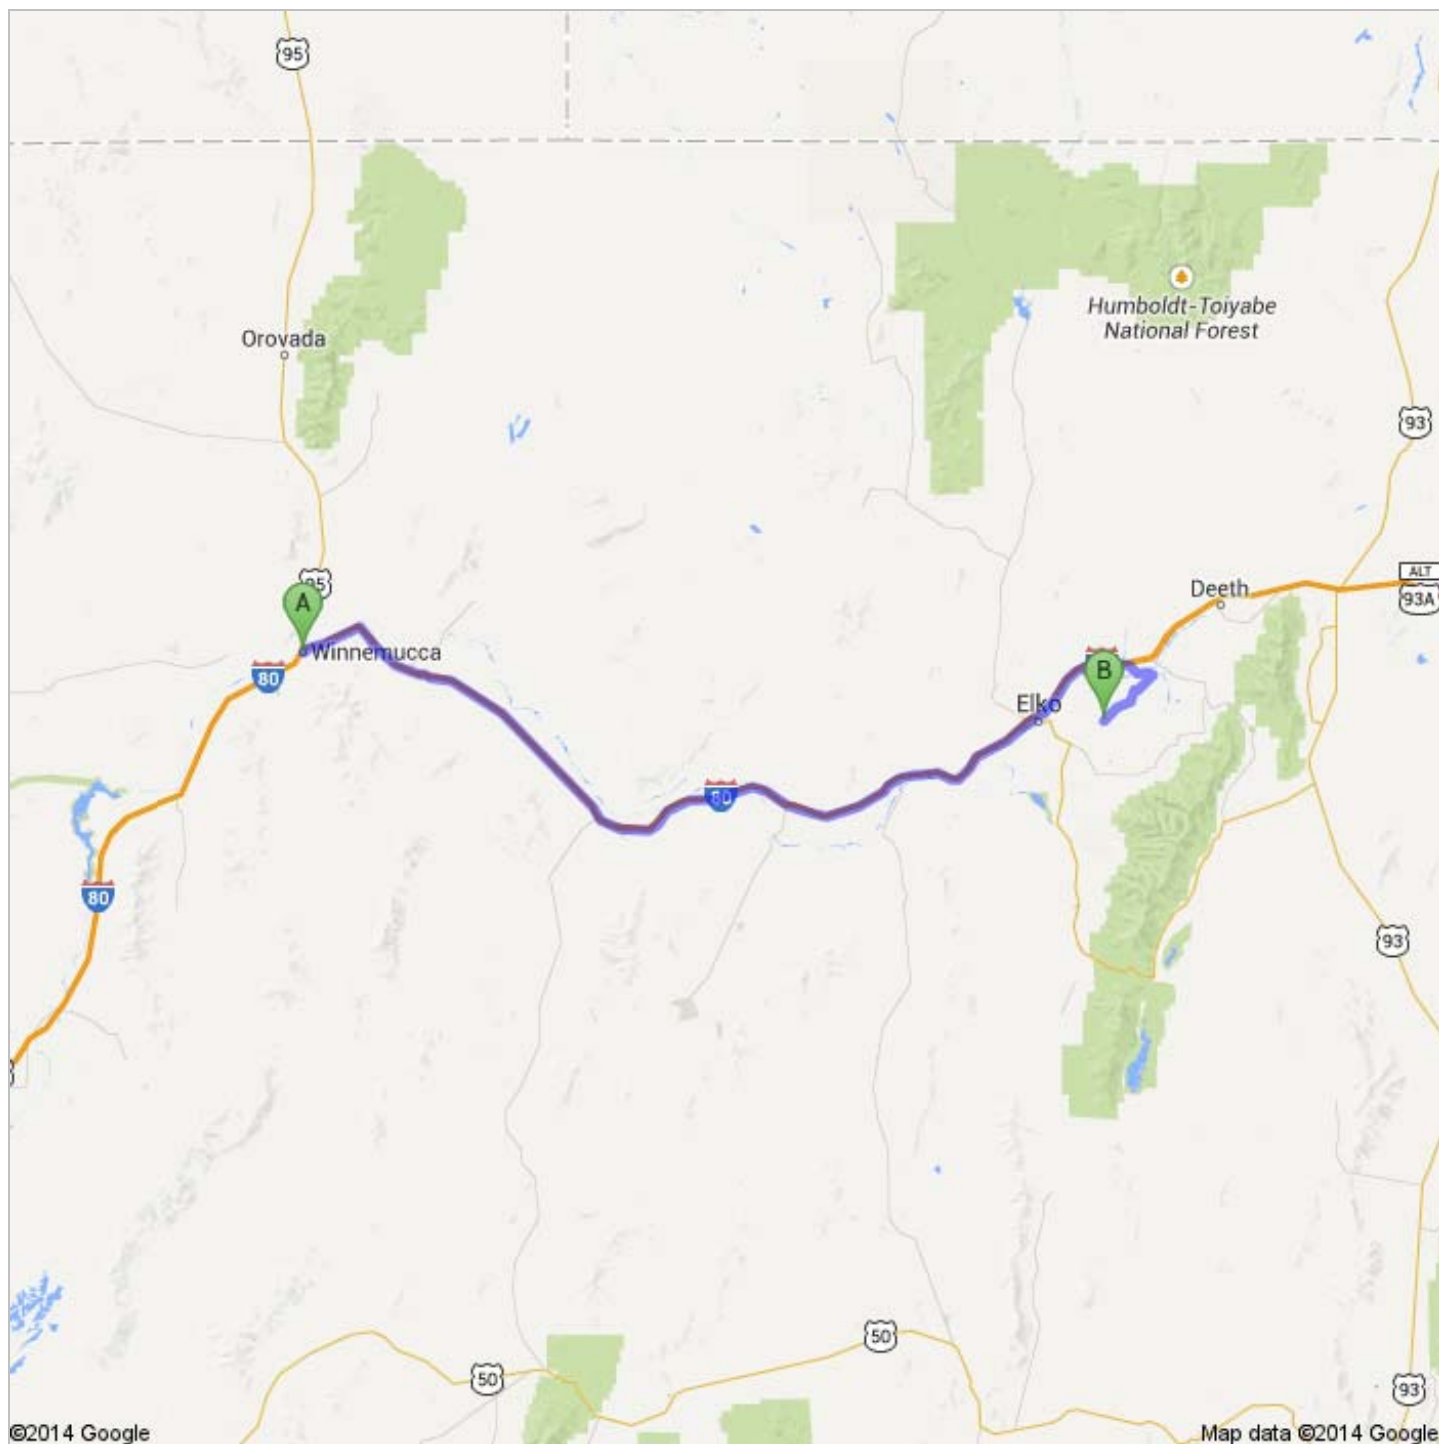

Directions to Boyd-Kennedy Rd
155 mi – about 2 hours 40 mins

 Winnemucca, NV

1. Head **northeast** on **W Winnemucca Blvd** toward **Bridge St**
About 2 mins

go 0.5 mi
total 0.5 mi

2. Continue onto **E 2nd St**

go 322 ft
total 0.6 mi

 3. Take the ramp onto **I-80 E**
About 1 hour 54 mins

go 138 mi
total 138 mi

 4. Take exit **317** toward **Elburz**

go 0.3 mi
total 139 mi

©2014 Google Map data ©2014 Google

5. Turn right
About 12 mins

go 3.2 mi
total 142 mi

©2014 Google Map data ©2014 Google

6. Sharp right

go 33 ft
total 142 mi

©2014 Google Map data ©2014 Google

7. Turn left
About 2 mins

go 0.5 mi
total 142 mi

©2014 Google Map data ©2014 Google

Turn left and continue 0.13 of a mile.

Turn left and continue 0.25 of a mile.

Turn left and continue 0.13 of a mile.

Turn left and continue 105 feet (0.02 of a mile)

East Corner of property on left.