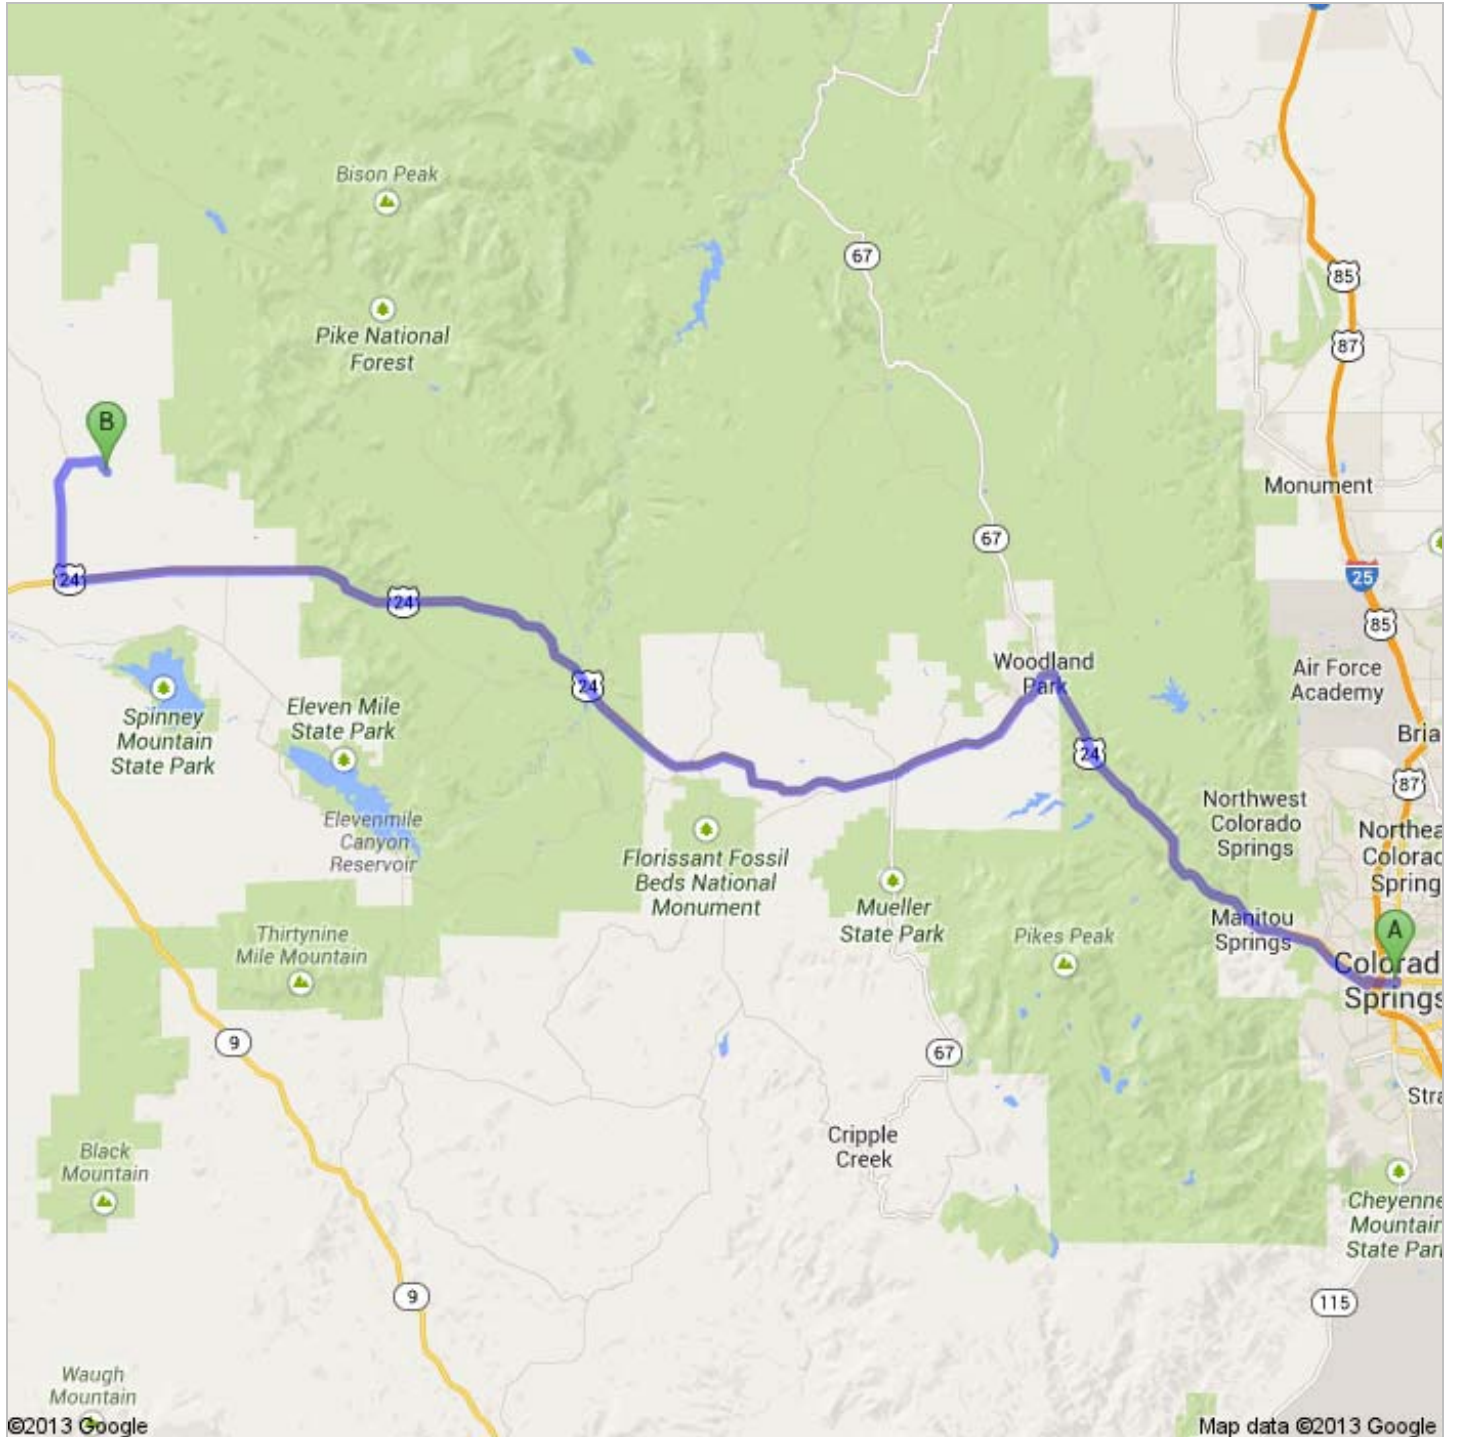

Directions to Goldenburg Canyon Rd  
66.5 mi – about 1 hour 36 mins

**A** Colorado Springs, CO

1. Head **northwest** on **E Pikes Peak Ave** toward **US-85 N/US-87 N**

go 118 ft  
total 118 ft

 2. Take the 1st left onto **S Nevada Ave**  
About 1 min

go 0.1 mi  
total 0.1 mi

 3. Turn right onto **E Colorado Ave**  
About 2 mins

go 1.1 mi  
total 1.2 mi

 4. Turn left onto **S Limit St**  
About 2 mins

go 0.2 mi  
total 1.4 mi

 5. Turn right onto **US-24 W/Cimarron St/Midland Expy**  
Continue to follow US-24 W  
About 1 hour 6 mins

go 58.8 mi  
total 60.2 mi

 6. Turn right onto **Co Rd 15/Elkhorn Rd**  
About 17 mins

go 4.4 mi  
total 64.7 mi

 7. Turn right onto **Goldenburg Canyon Rd**  
About 5 mins

go 1.2 mi  
total 65.8 mi

 8. Turn right to stay on **Goldenburg Canyon Rd**  
Destination will be on the left  
About 3 mins

7316

From: Colorado Springs, CO

Driving directions to 39.099108, -105.685846

To: 39.099108, -105.685846