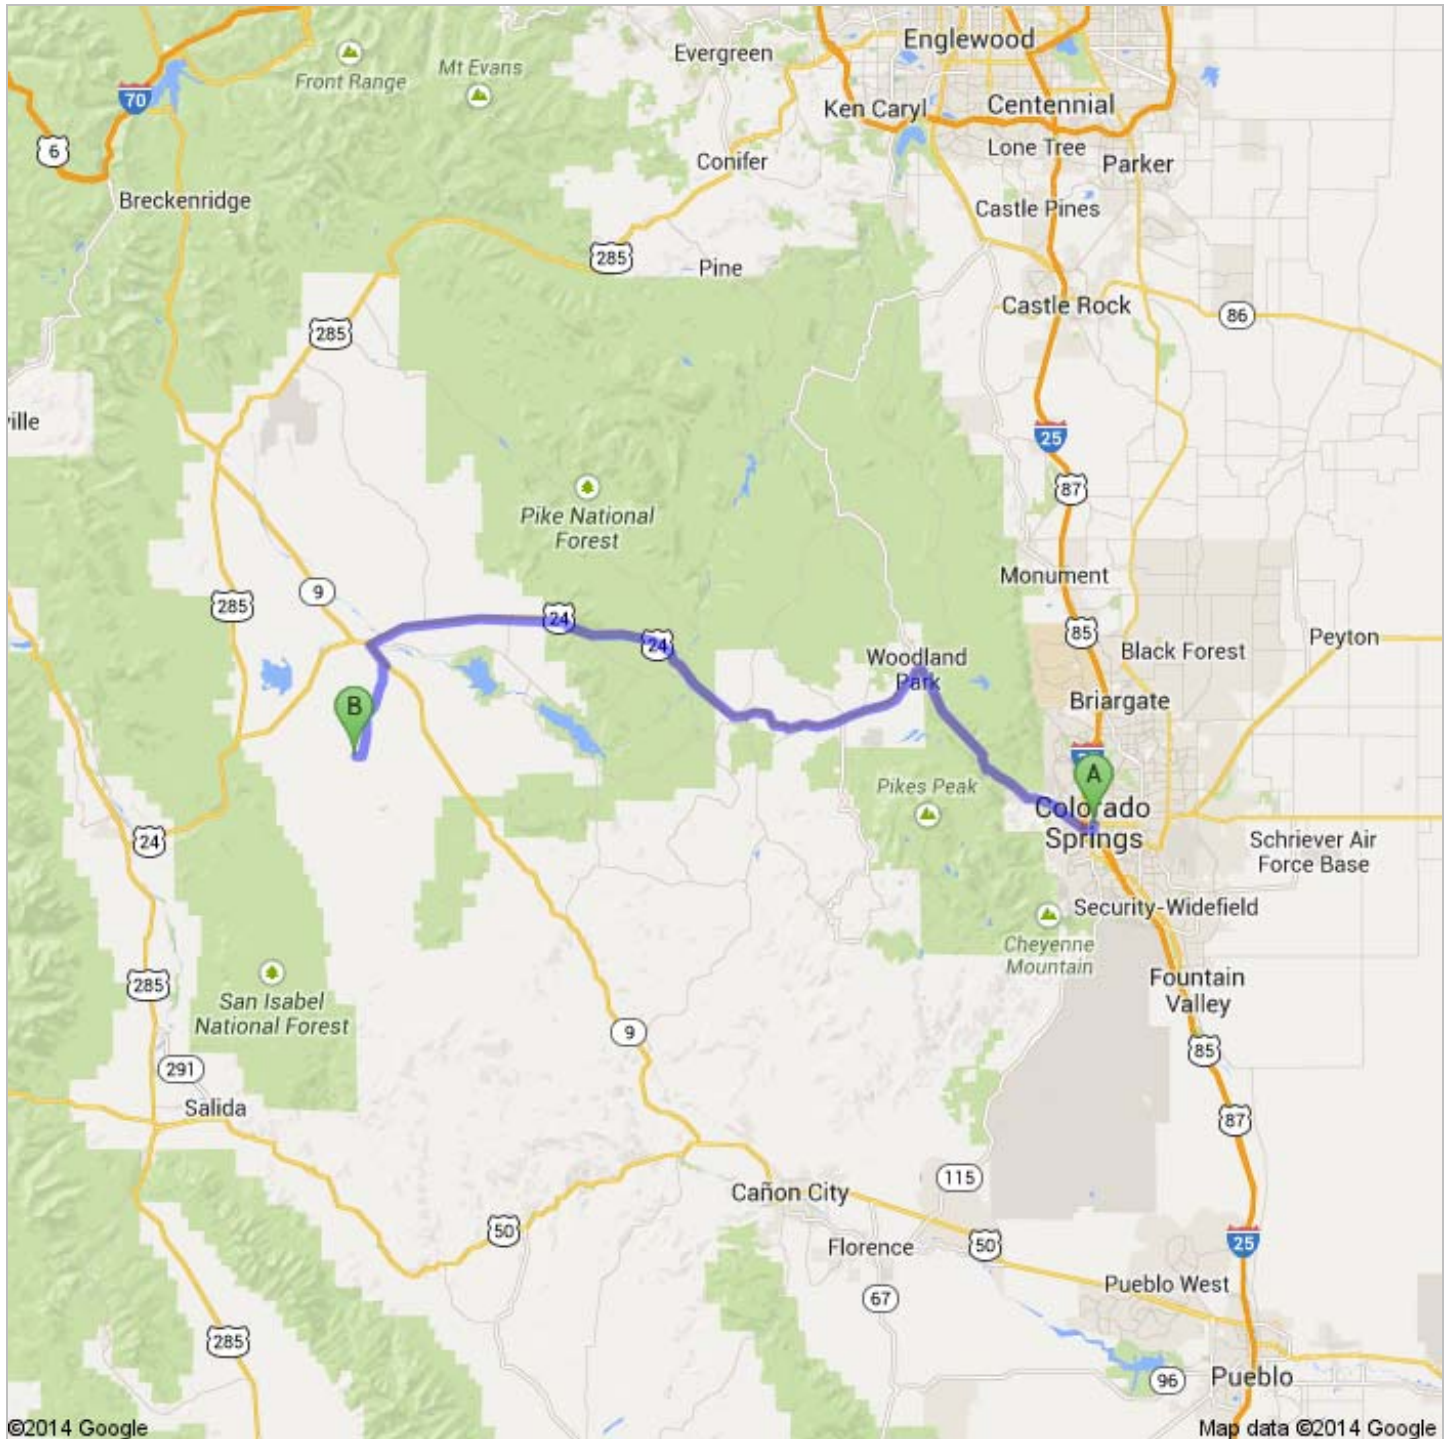

Directions to Coweta Trail
74.8 mi – about 1 hour 50 mins

A Colorado Springs, CO

1. Head **northwest** on **E Pikes Peak Ave** toward **US-85 N/US-87 N**

go 118 ft
total 118 ft

 2. Take the 1st left onto **S Nevada Ave**
About 1 min

go 0.5 mi
total 0.5 mi

 3. Turn right onto **E Cimarron St**
About 6 mins

go 3.9 mi
total 4.4 mi

 4. Continue onto **US-24 W**
About 1 hour 7 mins

go 60.4 mi
total 64.9 mi

⑨ 5. Turn left onto **CO-9 S**
About 3 mins

go 2.0 mi
total 66.9 mi

↗ 6. Turn right onto **Co Rd 53**
About 27 mins

go 6.7 mi
total 73.6 mi

↗ 7. Turn right onto **Chippewa Trail/Coweta Trail**
About 1 min

go 0.3 mi
total 73.8 mi

↖ 8. Take the 1st left onto **Atila Rd**
About 2 mins

go 0.5 mi
total 74.3 mi

 9. **Attila Rd** turns slightly right and becomes **Coweta Trail**
About 2 mins

go 0.5 mi
total 74.8 mi

 Coweta Trail

These directions are for planning purposes only. You may find that construction projects, traffic, weather, or other events may cause conditions to differ from the map results, and you should plan your route accordingly. You must obey all signs or notices regarding your route.
Map data ©2014 Google