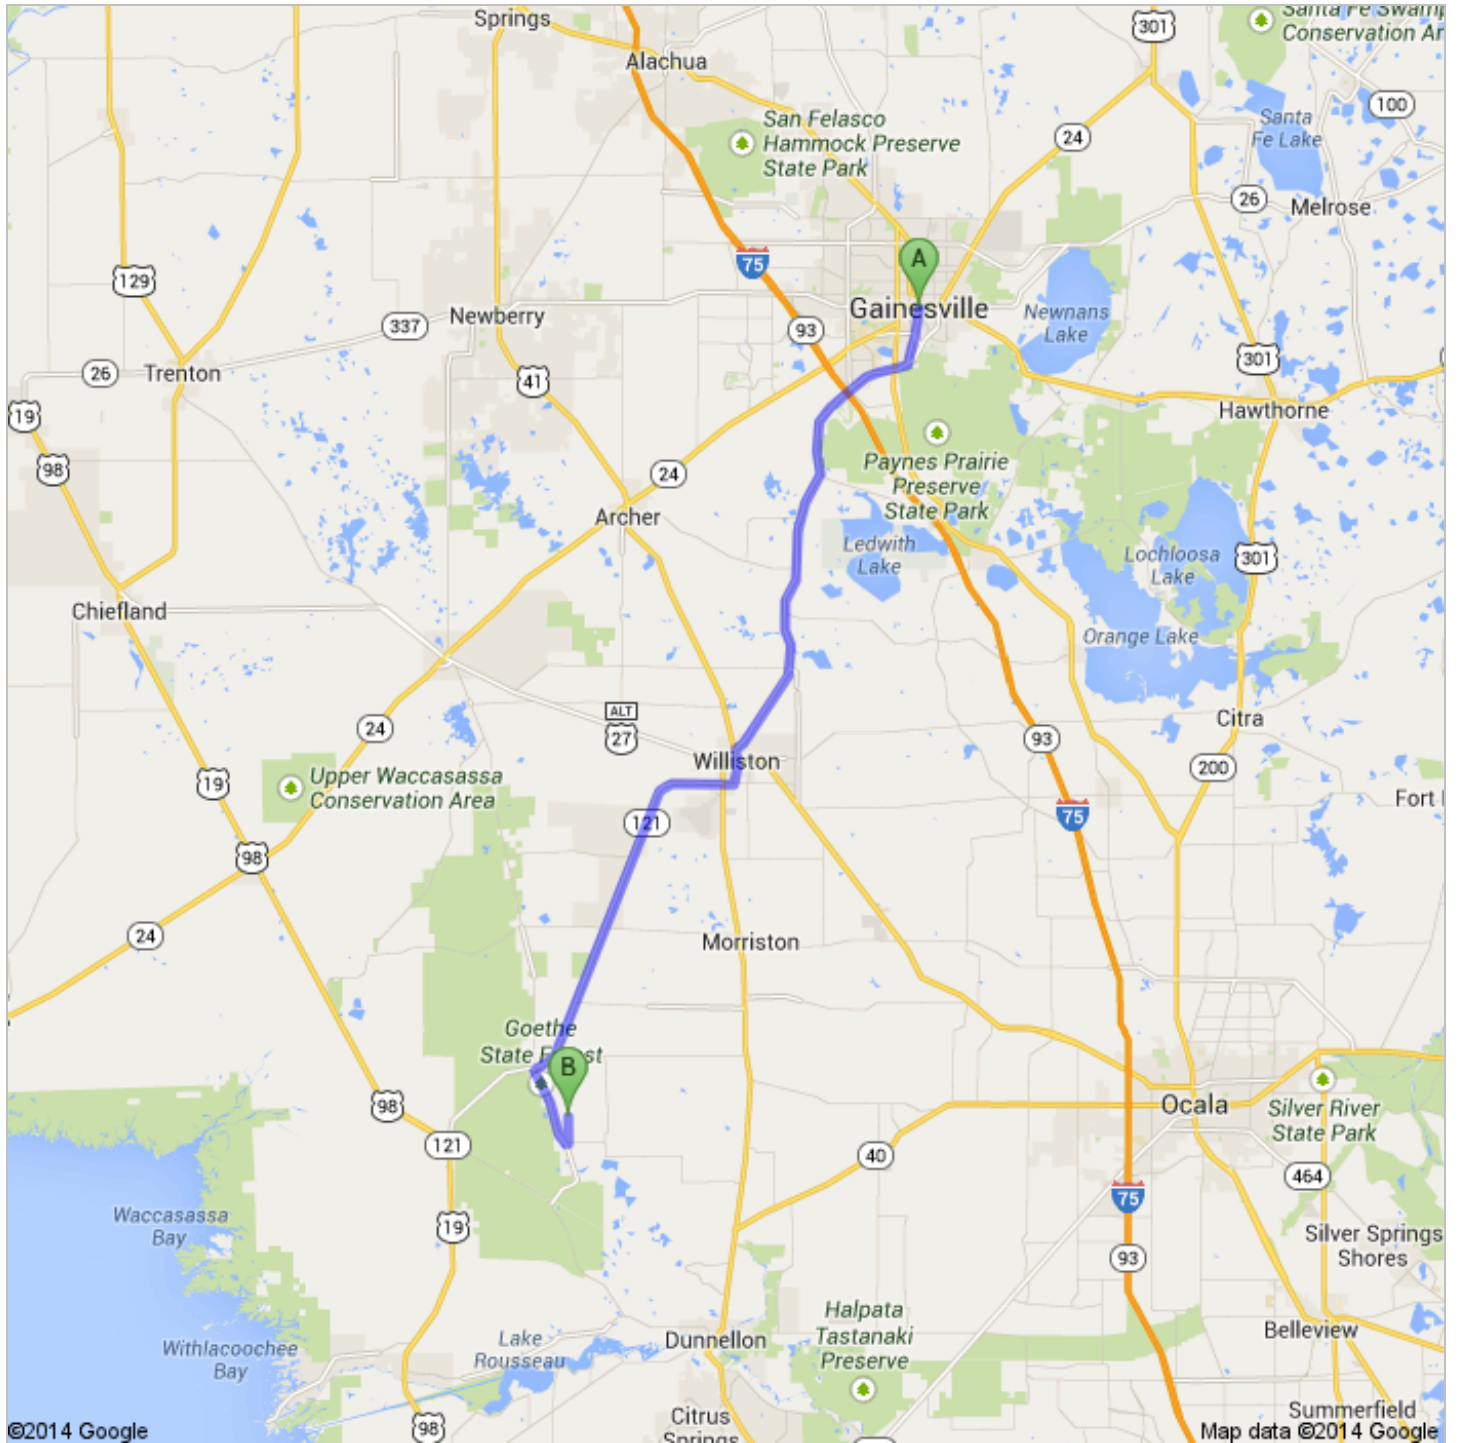

Directions to SE 125th Ct
42.7 mi – about 51 mins

A Gainesville, FL

1. Head **south** on **S Main St** toward **SW 1 Ave**
About 4 mins

go 2.4 mi
total 2.4 mi

 2. Turn right onto **SE Williston Rd**
About 13 mins

go 11.6 mi
total 14.0 mi

 3. Continue onto **FL-121 S**
About 7 mins

go 7.2 mi
total 21.2 mi

 4. Turn left onto **N Main St**
About 2 mins

go 1.1 mi
total 22.3 mi

5. Continue onto **Co Rd 558**

go 0.3 mi
total 22.5 mi

6. Turn right onto **SW 12th Ave/NE 30 St**
Continue to follow NE 30 St
About 3 mins

go 2.4 mi
total 24.9 mi

7. Continue onto **Co Rd 335/FL-121 S**
Continue to follow FL-121 S
About 13 mins

go 13.2 mi
total 38.1 mi

8. Turn left onto **SE Co Rd 337**
About 4 mins

go 3.3 mi
total 41.5 mi

©2014 Google Map data ©2014 Google

9. Turn left onto **SE 114th PI**

go 0.1 mi
total 41.6 mi

©2014 Google Map data ©2014 Google

10. Take the 2nd left onto **SE 125th Ct**
Destination will be on the right
About 3 mins