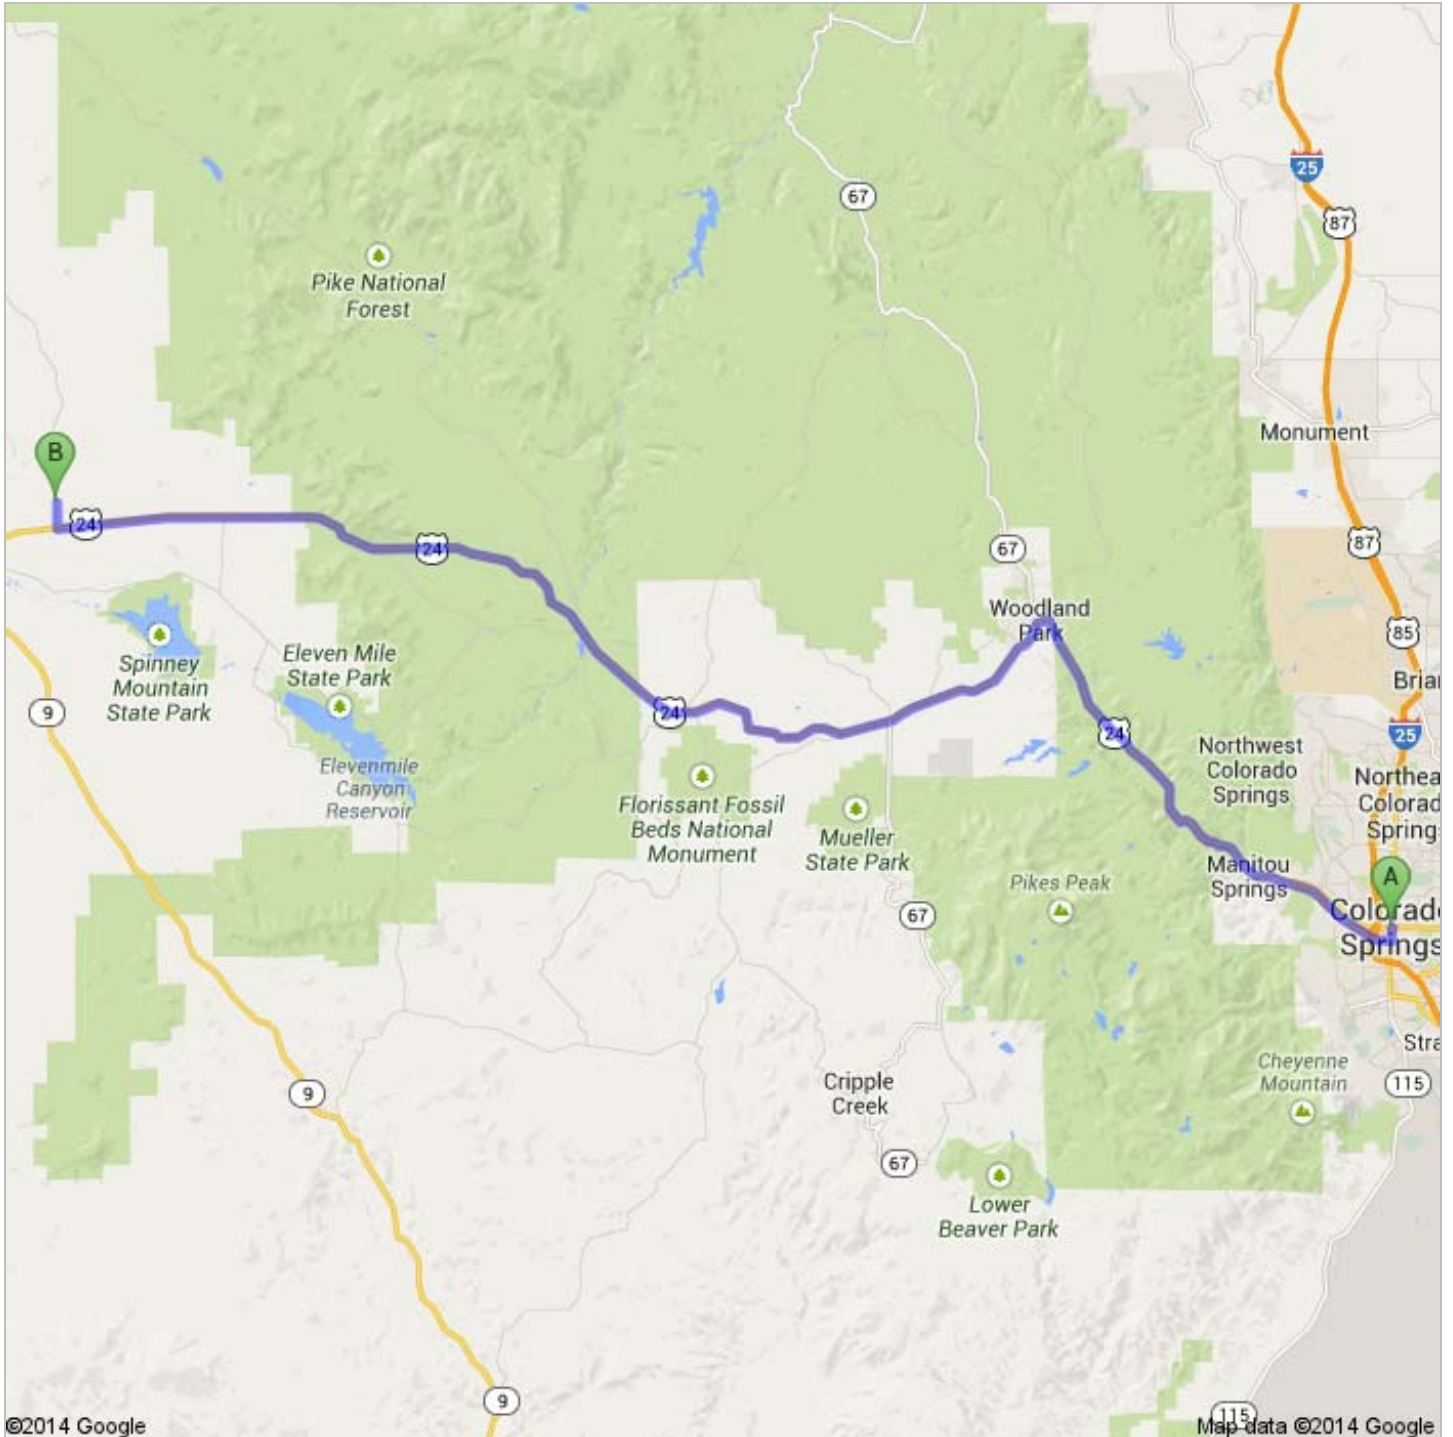

Directions to Elkhorn Rd  
61.4 mi – about 1 hour 14 mins

**A** Colorado Springs, CO

1. Head **northwest** on **E Pikes Peak Ave** toward **US-85 N/US-87 N**

go 118 ft  
total 118 ft

 2. Take the 1st left onto **S Nevada Ave**  
About 1 min

go 0.5 mi  
total 0.5 mi

 3. Turn right onto **E Cimarron St**  
About 6 mins

go 3.9 mi  
total 4.4 mi

 4. Continue onto **US-24 W**  
About 1 hour 3 mins

go 56.0 mi  
total 60.4 mi

➡ 5. Turn right onto **Elkhorn Rd**  
About 4 mins

go 1.0 mi  
total 61.4 mi

**B** Elkhorn Rd

These directions are for planning purposes only. You may find that construction projects, traffic, weather, or other events may cause conditions to differ from the map results, and you should plan your route accordingly. You must obey all signs or notices regarding your route.  
Map data ©2014 Google