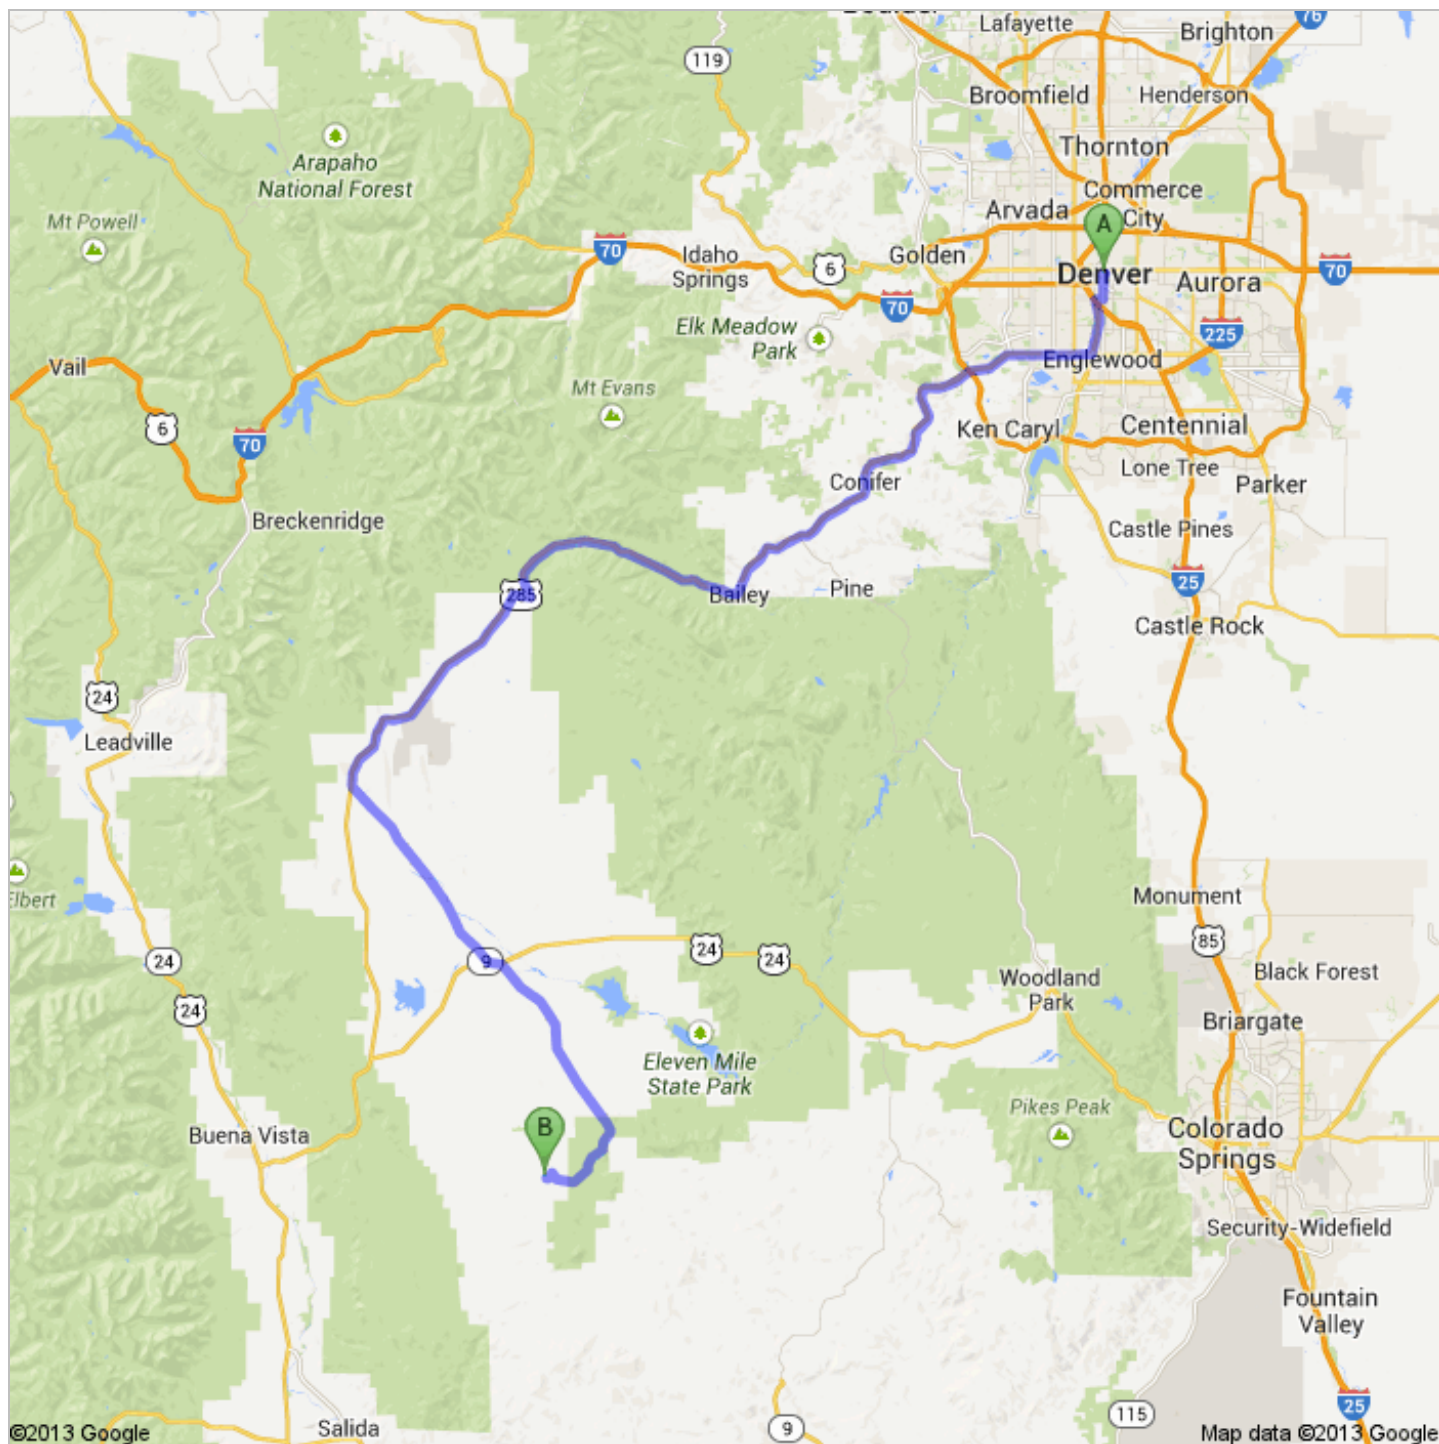

Directions to Black Beaver Trail

124 mi – about 2 hours 44 mins

 Denver, CO

1. Head **south** on **Sherman St** toward **E 13th Ave**

go 262 ft
total 262 ft

2. Turn right onto **E 13th Ave**
About 1 min

go 0.1 mi
total 0.2 mi

3. Turn left at the 2nd cross street onto **Broadway**
About 6 mins

go 1.8 mi
total 2.0 mi

4. Turn right onto **W Alameda Ave**
About 2 mins

go 0.6 mi
total 2.5 mi

5. Turn left onto **S Kalamath St**
About 2 mins

go 0.6 mi
total 3.1 mi

6. Continue onto **S Platte River Dr**
About 1 min

go 0.7 mi
total 3.9 mi

7. Continue straight onto **S Santa Fe Dr**
About 3 mins

go 2.8 mi
total 6.6 mi

8. Merge onto **US-285 S** via the ramp to **Hampden Avenue**
About 1 hour 27 mins

go 77.1 mi
total 83.7 mi

9. Turn left onto **CO-9 S**
About 17 mins

go 16.1 mi
total 99.9 mi

10. Turn left onto **CO-9 S/Co Rd 59/US-24 E**
About 1 min

go 1.1 mi
total 101 mi

11. Take the 1st right onto **CO-9 S/Co Rd 59**
Continue to follow CO-9 S
About 15 mins