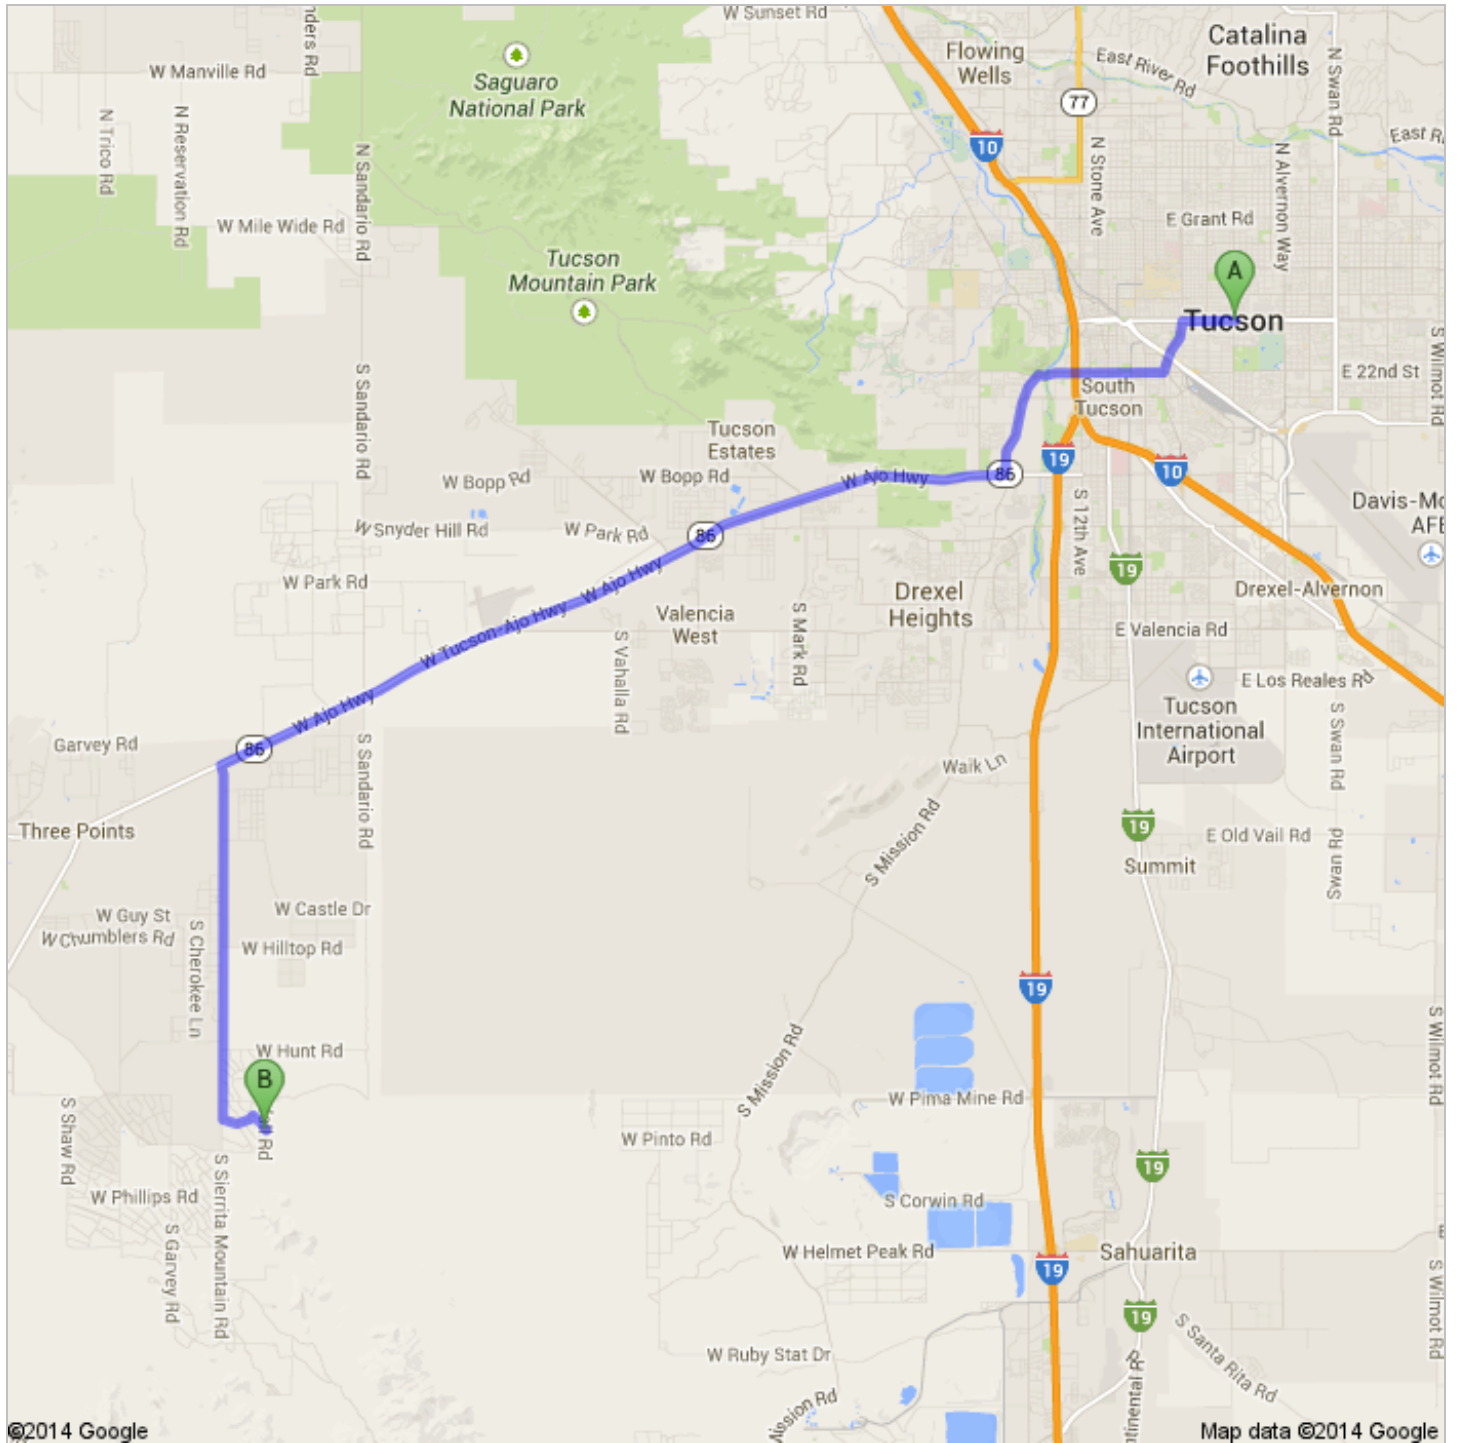

Directions to Beth Ave
31.4 mi – about 44 mins

A Tucson, AZ

1. Head **west** on **E Broadway Blvd** toward **S Country Club Rd**
About 2 mins

go 1.0 mi
total 1.0 mi

↶ 2. Turn **left** onto **S Kino Pkwy**
About 2 mins

go 1.1 mi
total 2.1 mi

↷ 3. Turn **right** onto **E 22nd St**
About 3 mins

go 1.7 mi
total 3.8 mi

4. Continue onto **W Starr Pass Blvd**
About 1 min

go 0.7 mi
total 4.5 mi

5. Turn right onto **S Mission Rd**
About 4 mins

go 2.3 mi
total 6.8 mi

6. Turn right onto **AZ-86 W/W Ajo Way**
About 17 mins

go 16.6 mi
total 23.4 mi

7. Turn left onto **S Sierrita Mountain Rd**
About 9 mins

go 6.9 mi
total 30.3 mi

8. Turn left onto **Santa Catalina Rd**
About 1 min

go 0.3 mi
total 30.6 mi

9. Continue onto **Catalina Rd**
About 2 mins

go 0.4 mi
total 31.0 mi

 10. Turn right onto **Beth Ave**
 Destination will be on the right
 About 2 mins

go 0.5 mi
total 31.4 mi

 Beth Ave