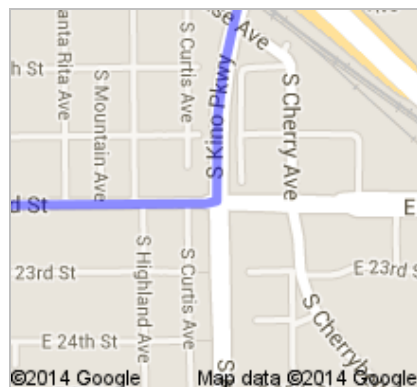

Directions to Beth Ave
31.4 mi – about 44 mins

A Tucson, AZ

1. Head **west** on **E Broadway Blvd** toward **S Country Club Rd**
About 2 mins

go 1.0 mi
total 1.0 mi

↶ 2. Turn **left** onto **S Kino Pkwy**
About 2 mins

go 1.1 mi
total 2.1 mi

↷ 3. Turn **right** onto **E 22nd St**
About 3 mins

go 1.7 mi
total 3.8 mi

4. Continue onto **W Starr Pass Blvd**
About 1 min

go 0.7 mi
total 4.5 mi

5. Turn right onto **S Mission Rd**
About 4 mins

go 2.3 mi
total 6.8 mi

6. Turn right onto **AZ-86 W/W Ajo Way**
About 17 mins

go 16.6 mi
total 23.4 mi

7. Turn left onto **S Sierrita Mountain Rd**
About 9 mins

go 6.9 mi
total 30.3 mi

8. Turn left onto **Santa Catalina Rd**
About 1 min

go 0.3 mi
total 30.6 mi

9. Continue onto **Catalina Rd**
About 2 mins

go 0.4 mi
total 31.0 mi

 10. Turn right onto **Beth Ave**
 Destination will be on the right
 About 2 mins

go 0.5 mi
total 31.4 mi

 Beth Ave