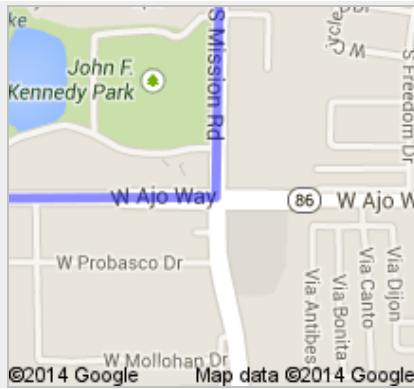

Directions to Beth Ave
31.4 mi – about 44 mins

A Tucson, AZ

1. Head **west** on **E Broadway Blvd** toward **S Country Club Rd**
About 2 mins

go 1.0 mi
total 1.0 mi

↶ 2. Turn **left** onto **S Kino Pkwy**
About 2 mins

go 1.1 mi
total 2.1 mi

↷ 3. Turn **right** onto **E 22nd St**
About 3 mins

go 1.7 mi
total 3.8 mi

4. Continue onto **W Starr Pass Blvd**
About 1 min

go 0.7 mi
total 4.5 mi

5. Turn right onto **S Mission Rd**
About 4 mins

go 2.3 mi
total 6.8 mi

6. Turn right onto **AZ-86 W/W Ajo Way**
About 17 mins

go 16.6 mi
total 23.4 mi

7. Turn left onto **S Sierrita Mountain Rd**
About 9 mins

go 6.9 mi
total 30.3 mi

8. Turn left onto **Santa Catalina Rd**
About 1 min

go 0.3 mi
total 30.6 mi

9. Continue onto **Catalina Rd**
About 2 mins

go 0.4 mi
total 31.0 mi

 10. Turn right onto **Beth Ave**
 Destination will be on the right
 About 2 mins

go 0.5 mi
total 31.4 mi

 Beth Ave