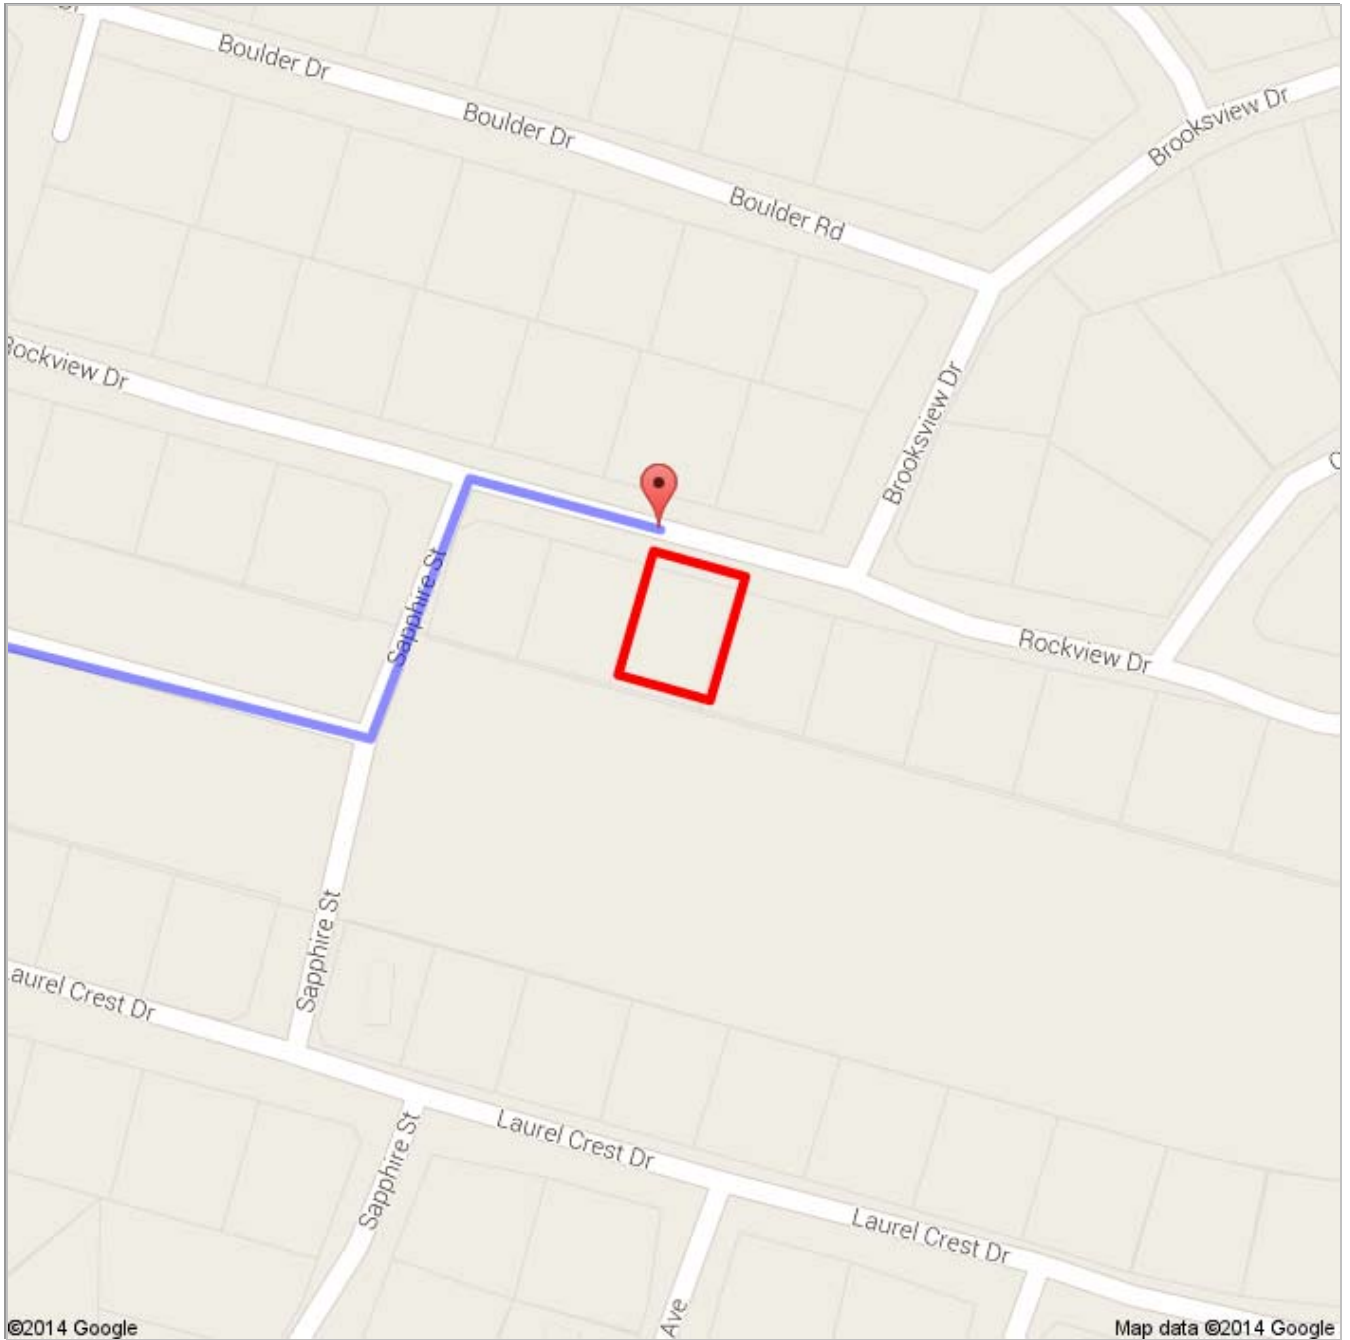

8413.kmz

Public · 0 views
Created on Aug 4 · By Bryson · Updated < 1 minute ago

8413

From: Los Angeles, CA

Driving directions to Rockview Dr

To: Rockview Dr