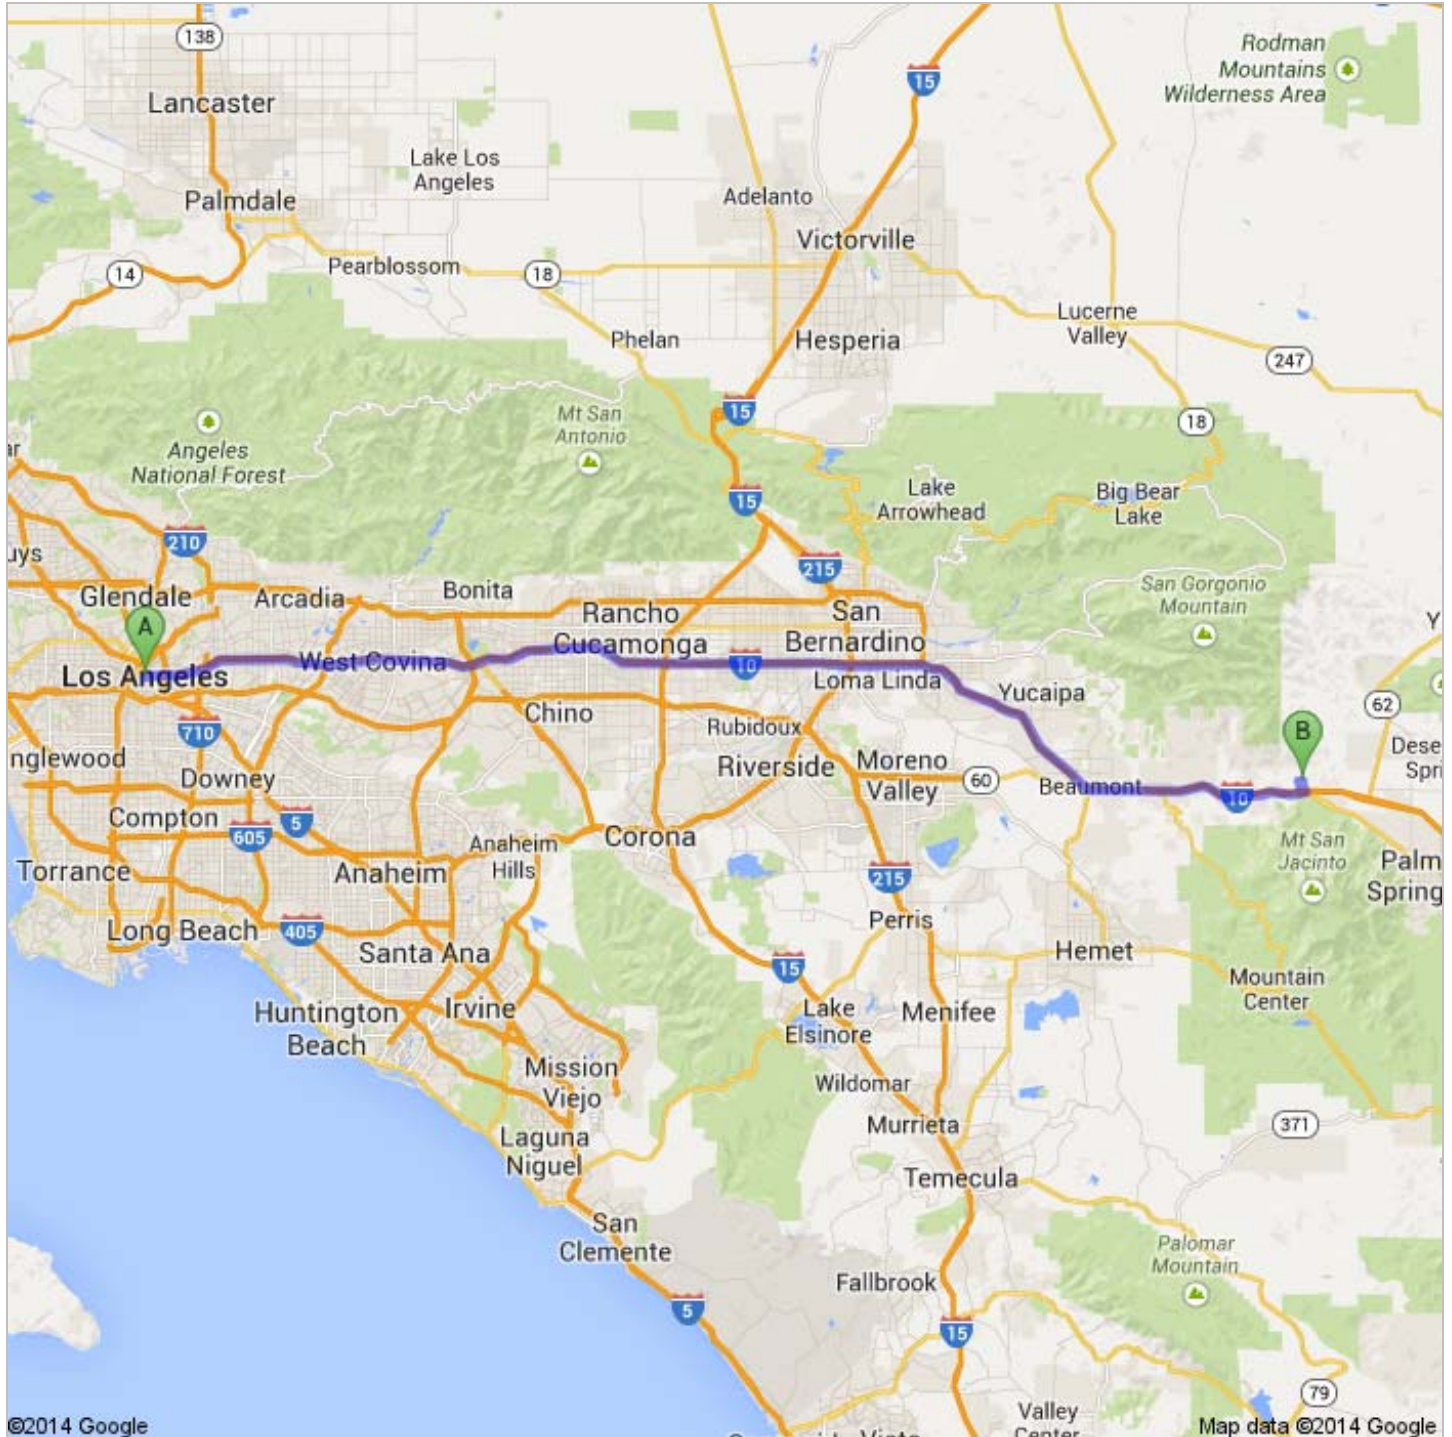

Directions to Rockview Dr
97.0 mi – about 1 hour 35 mins

 Los Angeles, CA

1. Head **southeast** on **W 1st St** toward **S Main St**

go 479 ft
total 479 ft

2. Take the 2nd left onto **N Los Angeles St**
About 47 secs

go 0.3 mi
total 0.4 mi

3. Turn right to merge onto **US-101 S** toward **Interstate 10 Fwy E/Interstate 5 Fwy S**
About 1 min

go 0.8 mi
total 1.2 mi

4. Keep left to continue on **San Bernardino Fwy**, follow signs for **San Bernardino/Interstate 10 E**
About 1 min

go 1.3 mi
total 2.4 mi

5. Merge onto **I-10 E**
About 1 hour 26 mins

go 92.7 mi
total 95.1 mi

6. Take the **Haugen-Lehman Way** exit

go 0.2 mi
total 95.3 mi

7. Turn left onto **Haugen-Lehmann Way**
About 2 mins

©2014 Google Map data ©2014 Google

10. Turn left onto **Sapphire St**

go 236 ft
total 96.9 mi

©2014 Google Map data ©2014 Google

11. Turn right onto **Rockview Dr**

go 171 ft
total 97.0 mi

©2014 Google Map data ©2014 Google