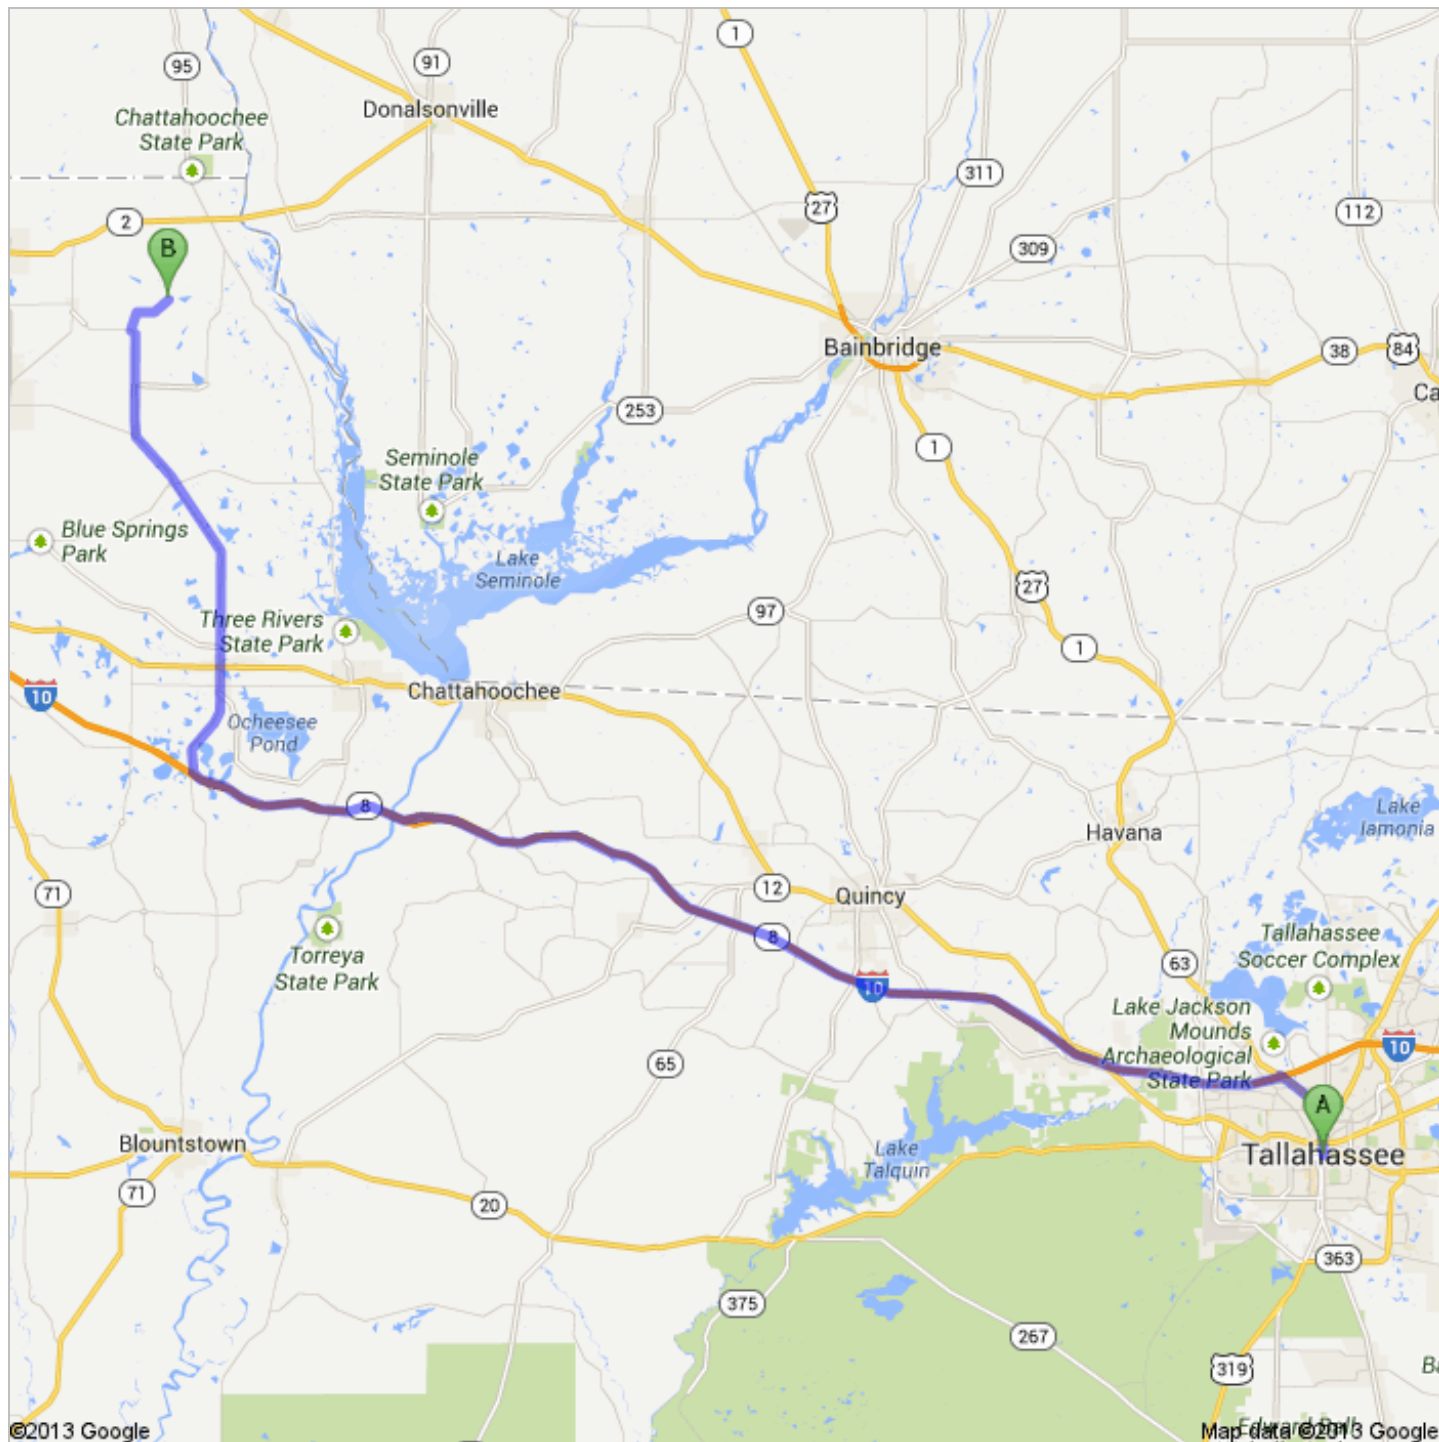

Directions to Kirkland Rd
72.7 mi – about 1 hour 24 mins

A Tallahassee, FL

1. Head **north** on **S Monroe St** toward **E Pensacola St**
About 8 mins

go 3.9 mi
total 3.9 mi

↗ 2. Slight right onto the **I-10 W** ramp to **Pensacola**

go 0.3 mi
total 4.2 mi

10 3. Merge onto **I-10**
About 38 mins

go 46.5 mi
total 50.8 mi

69 4. Take exit **152** to merge onto **FL-69 N**
About 22 mins

go 15.3 mi
total 66.1 mi

©2013 Google Map data ©2013 Google

↗ 5. Slight right onto **Wintergreen Rd**
About 7 mins

go 4.3 mi
total 70.5 mi

©2013 Google Map data ©2013 Google

↘ 6. Turn right onto **Concord Rd**
About 3 mins

go 0.8 mi
total 71.2 mi

©2013 Google Map data ©2013 Google

 Untitled Polygon

 From: Tallahassee, FL

 Driving directions to 30.93112, -85.05464

 To: 30.93112, -85.05464