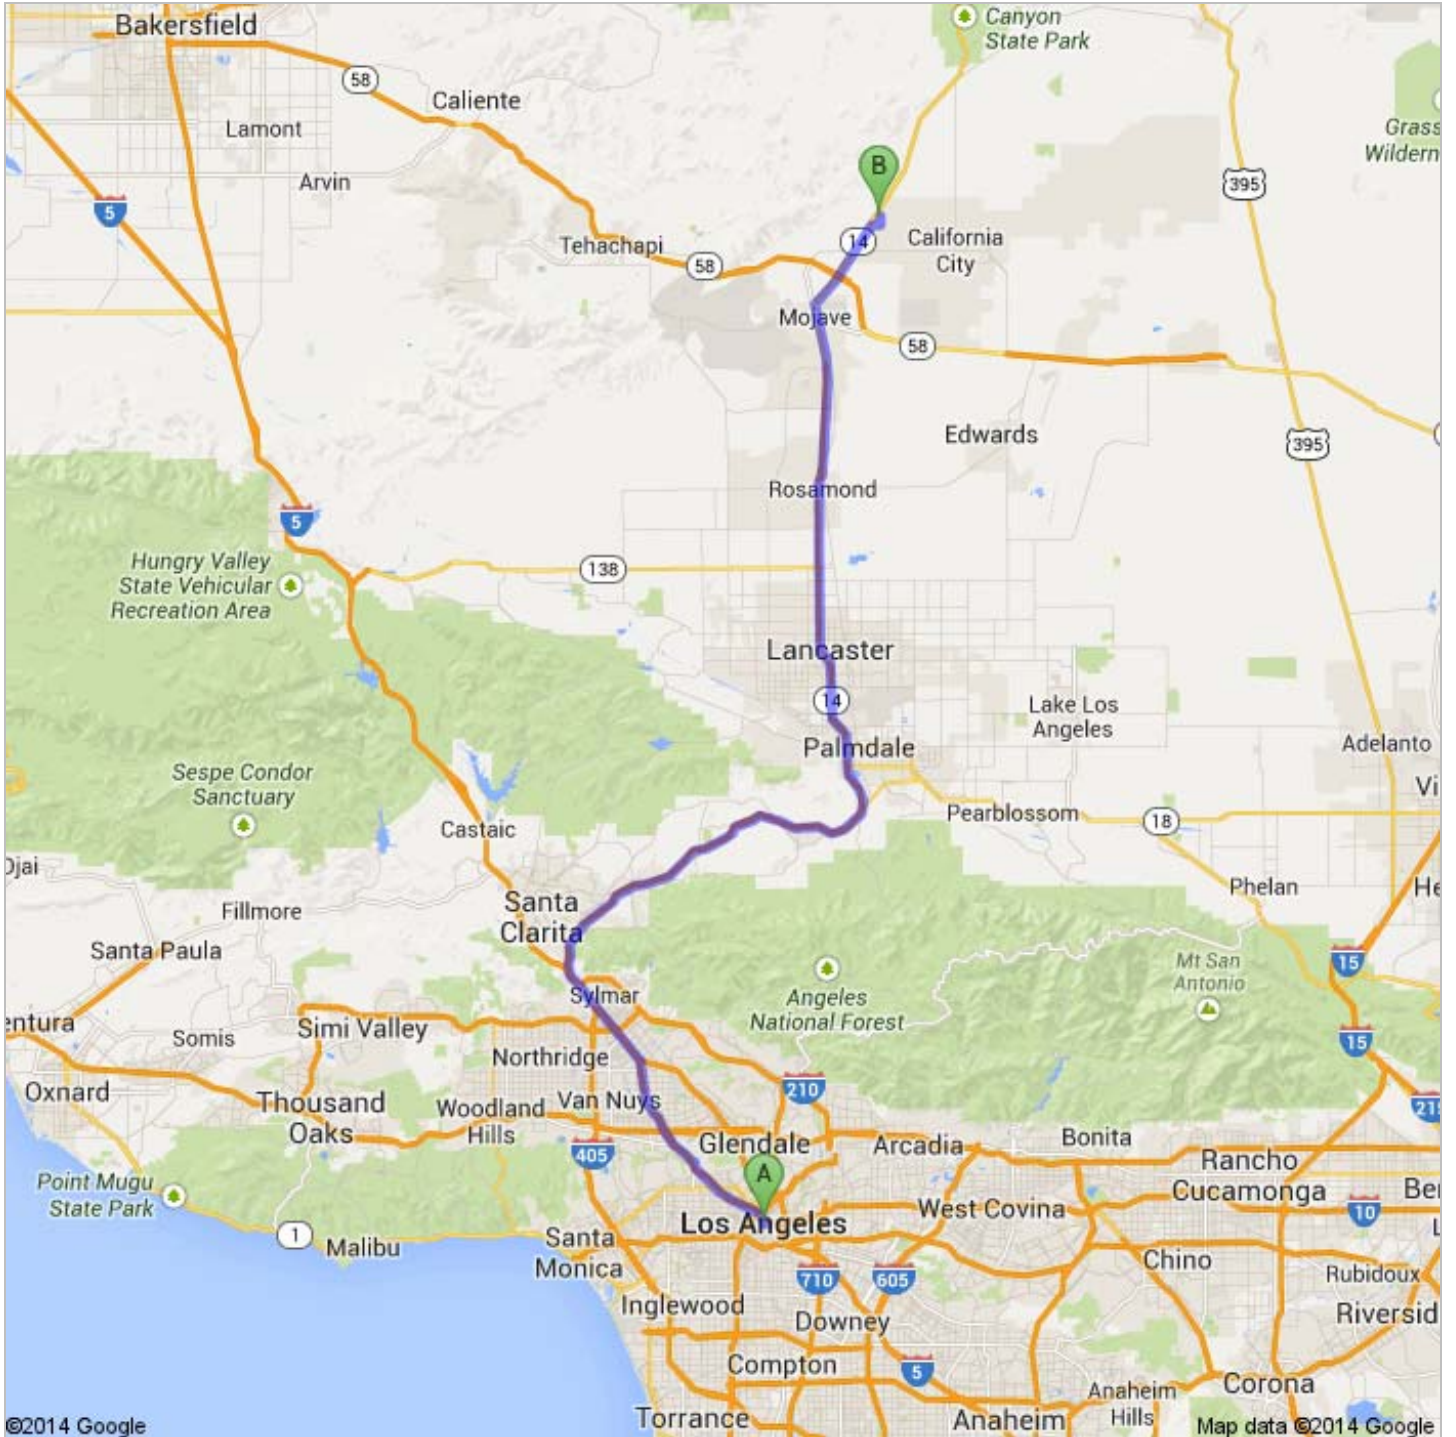

Directions to Unknown road  
105 mi – about 1 hour 43 mins

**A** Los Angeles, CA

1. Head **northwest** on **W 1st St** toward **S Spring St**

go 0.1 mi  
total 0.1 mi

**↗** 2. Turn **right** at the 2nd cross street onto **N Broadway**

go 0.2 mi  
total 0.3 mi

**↖** 3. Turn **left** onto **W Temple St**

go 0.2 mi  
total 0.6 mi

**↗** 4. Take the 2nd right onto **N Grand Ave**

go 0.2 mi  
total 0.7 mi

5. Turn left to merge onto **US-101 N**  
About 12 mins

go 10.0 mi  
total 10.8 mi

6. Keep left to continue on **CA-170 N/Hwy 170 N/ Hollywood Fwy**, follow signs for **Sacramento**  
About 6 mins

go 6.0 mi  
total 16.8 mi

7. Take exit **11B** on the left for **Interstate 5 N** toward **Sacramento**  
About 50 secs

go 0.9 mi  
total 17.7 mi

8. Merge onto **I-5 N**  
About 8 mins

go 8.3 mi  
total 26.0 mi

9. Take the **State Route 14 N/Antelope Valley Freeway** exit toward **Palmdale/Lancaster**

go 0.6 mi  
total 26.6 mi