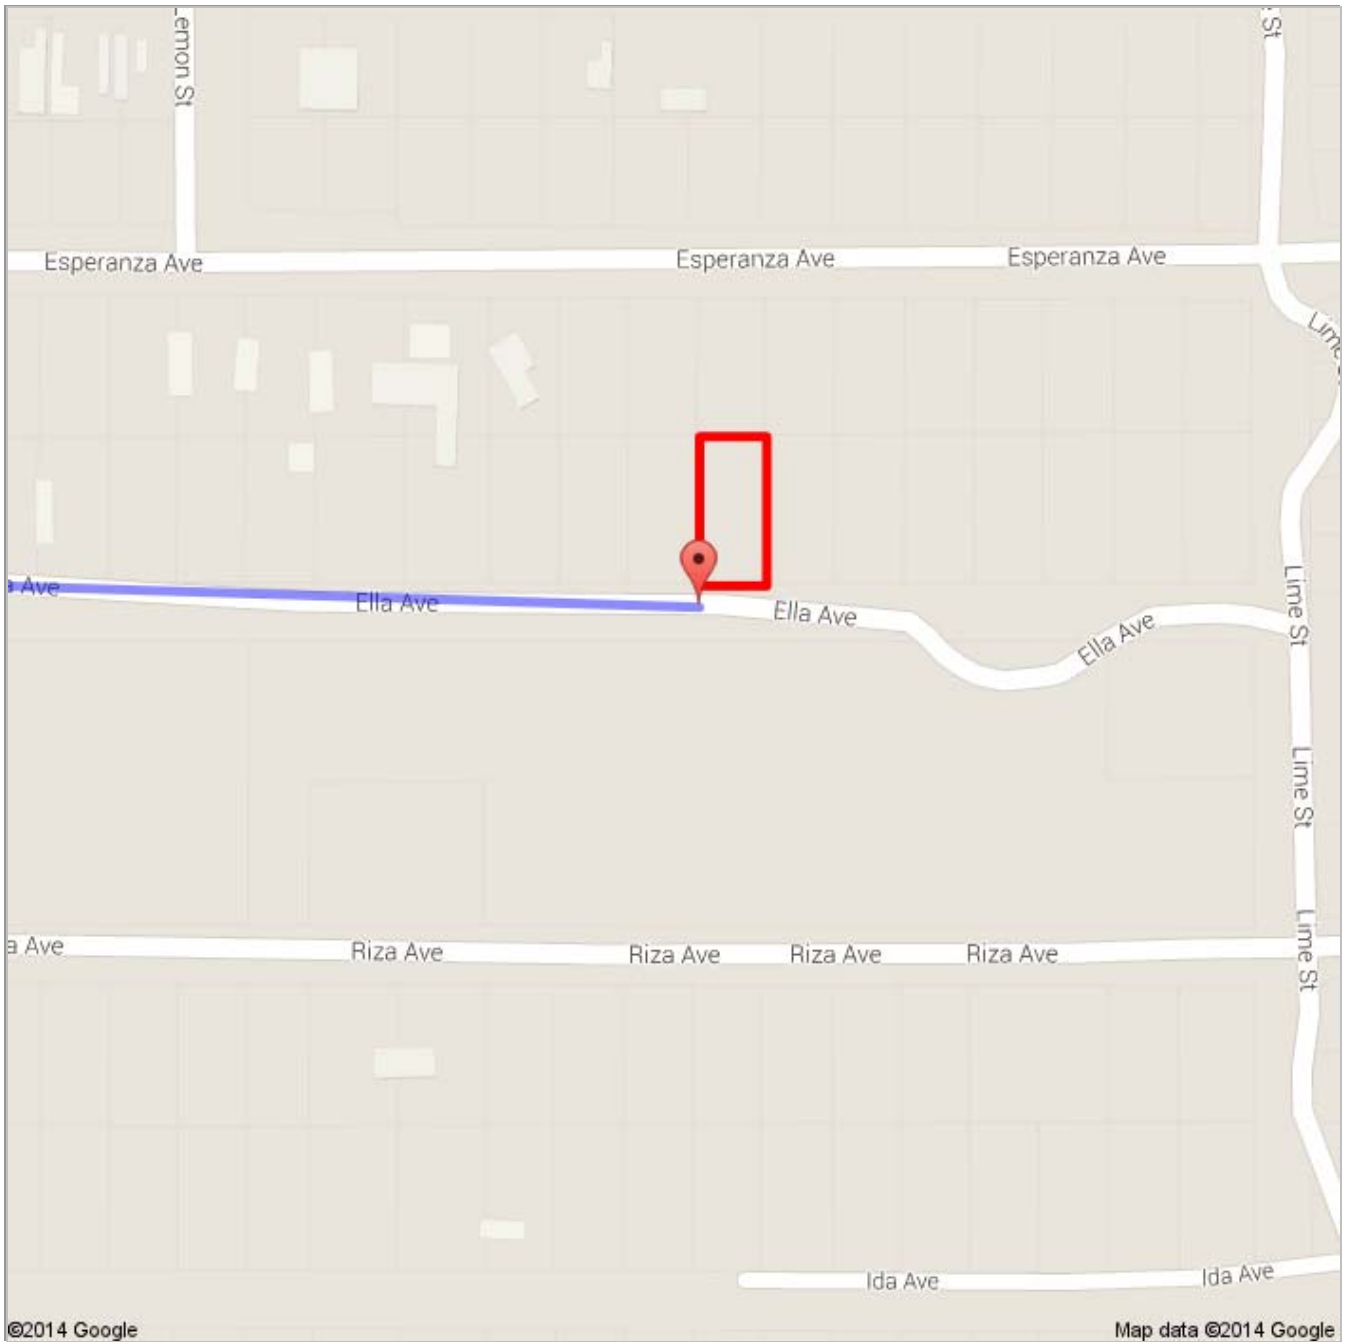

8349.kmz

Public · 0 views
Created on Jan 20 · By Bryson · Updated 3 minutes ago

8349

From: Los Angeles, CA

To: 33.89983, -116.74856

Driving directions to 33.89983, -116.74856