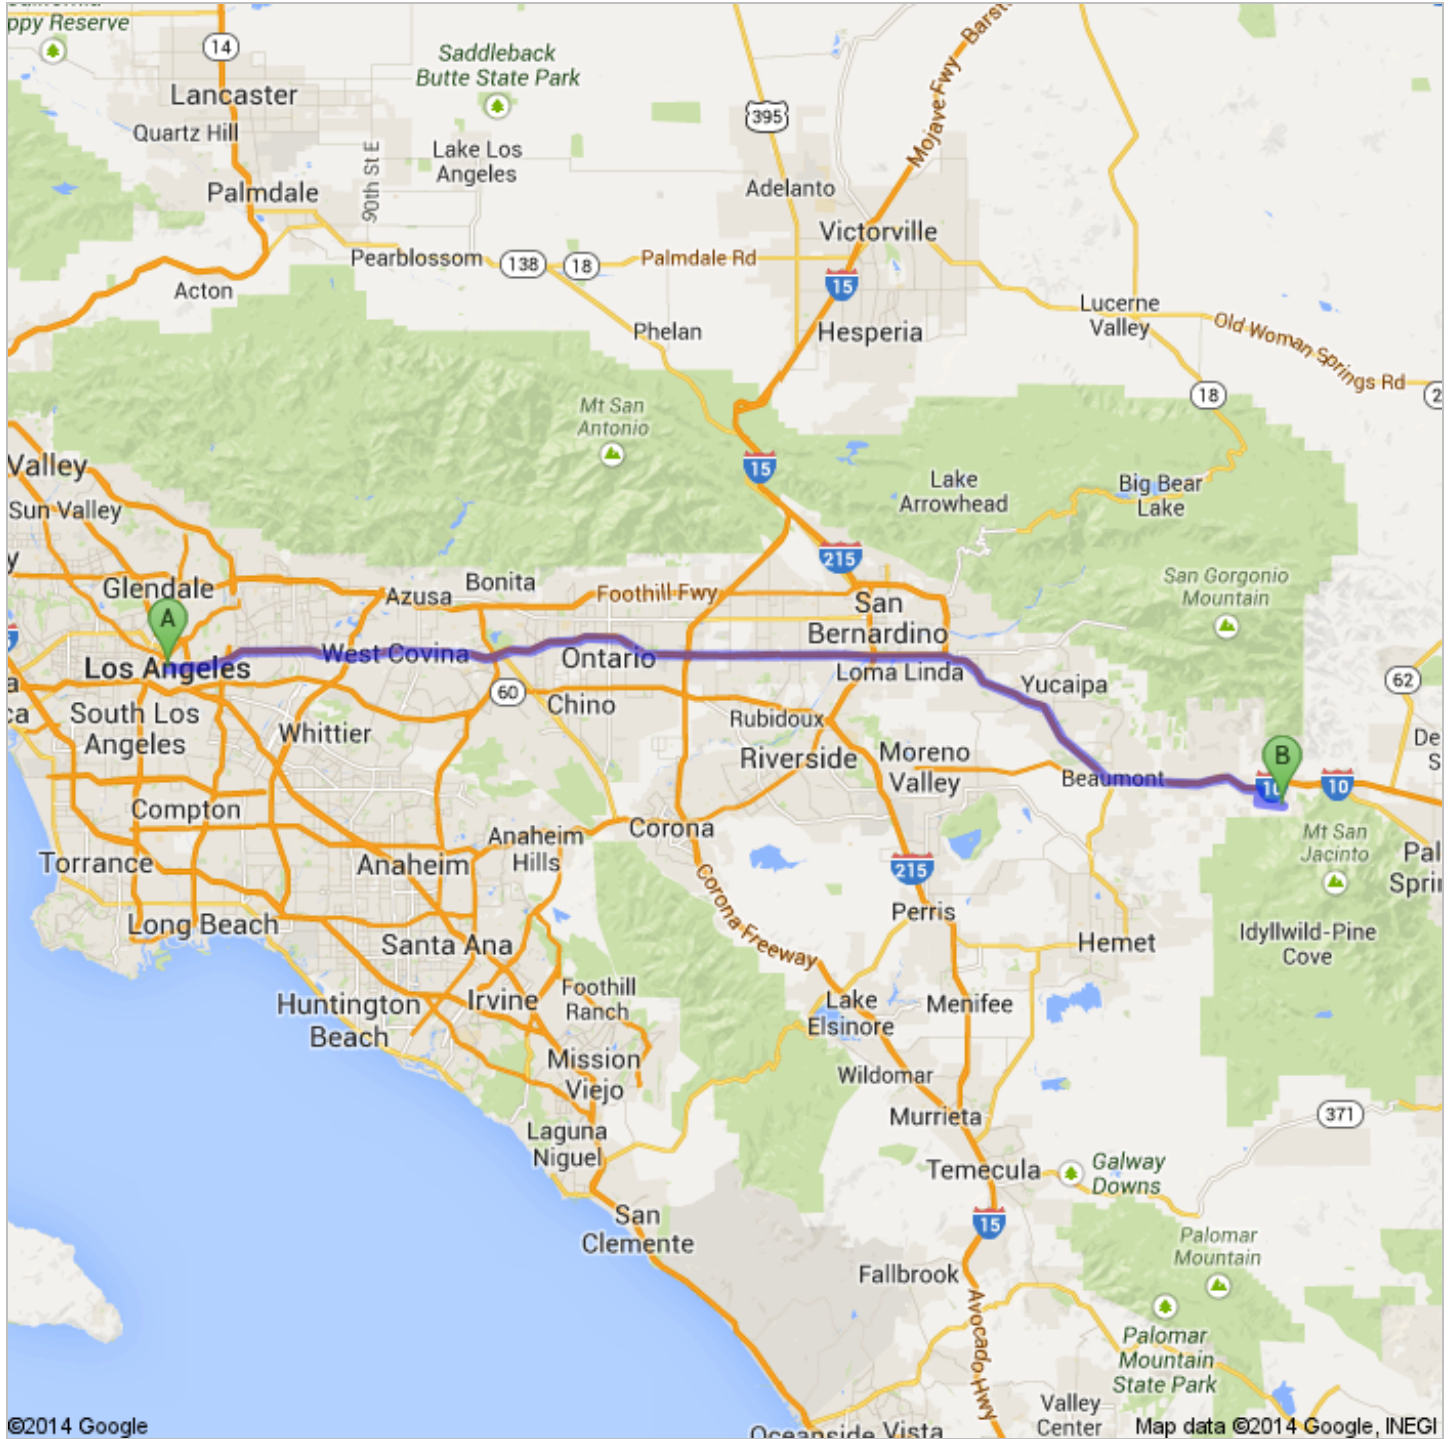

Directions to Ella Ave
93.4 mi – about 1 hour 34 mins

 Los Angeles, CA

1. Head **southeast** on **W 1st St** toward **S Main St**

go 479 ft
total 479 ft

 2. Take the 2nd left onto **N Los Angeles St**
About 47 secs

go 0.3 mi
total 0.4 mi

 3. Turn right to merge onto **US-101 S** toward **Interstate 10 Fwy E/Interstate 5 Fwy S**
About 1 min

go 0.8 mi
total 1.2 mi

 4. Keep left to continue on **San Bernardino Fwy**, follow signs for **San Bernardino/Interstate 10 E**
About 1 min

go 1.3 mi
total 2.4 mi

5. Merge onto **I-10 E**
About 1 hour 22 mins

go 87.4 mi
total 89.9 mi

6. Take the **Main St** exit

go 0.2 mi
total 90.1 mi

7. Turn right onto **Main St**

go 0.2 mi
total 90.3 mi

8. Turn left onto **Broadway**
About 2 mins

8349

From: Los Angeles, CA

To: 33.89983, -116.74856

Driving directions to 33.89983, -116.74856