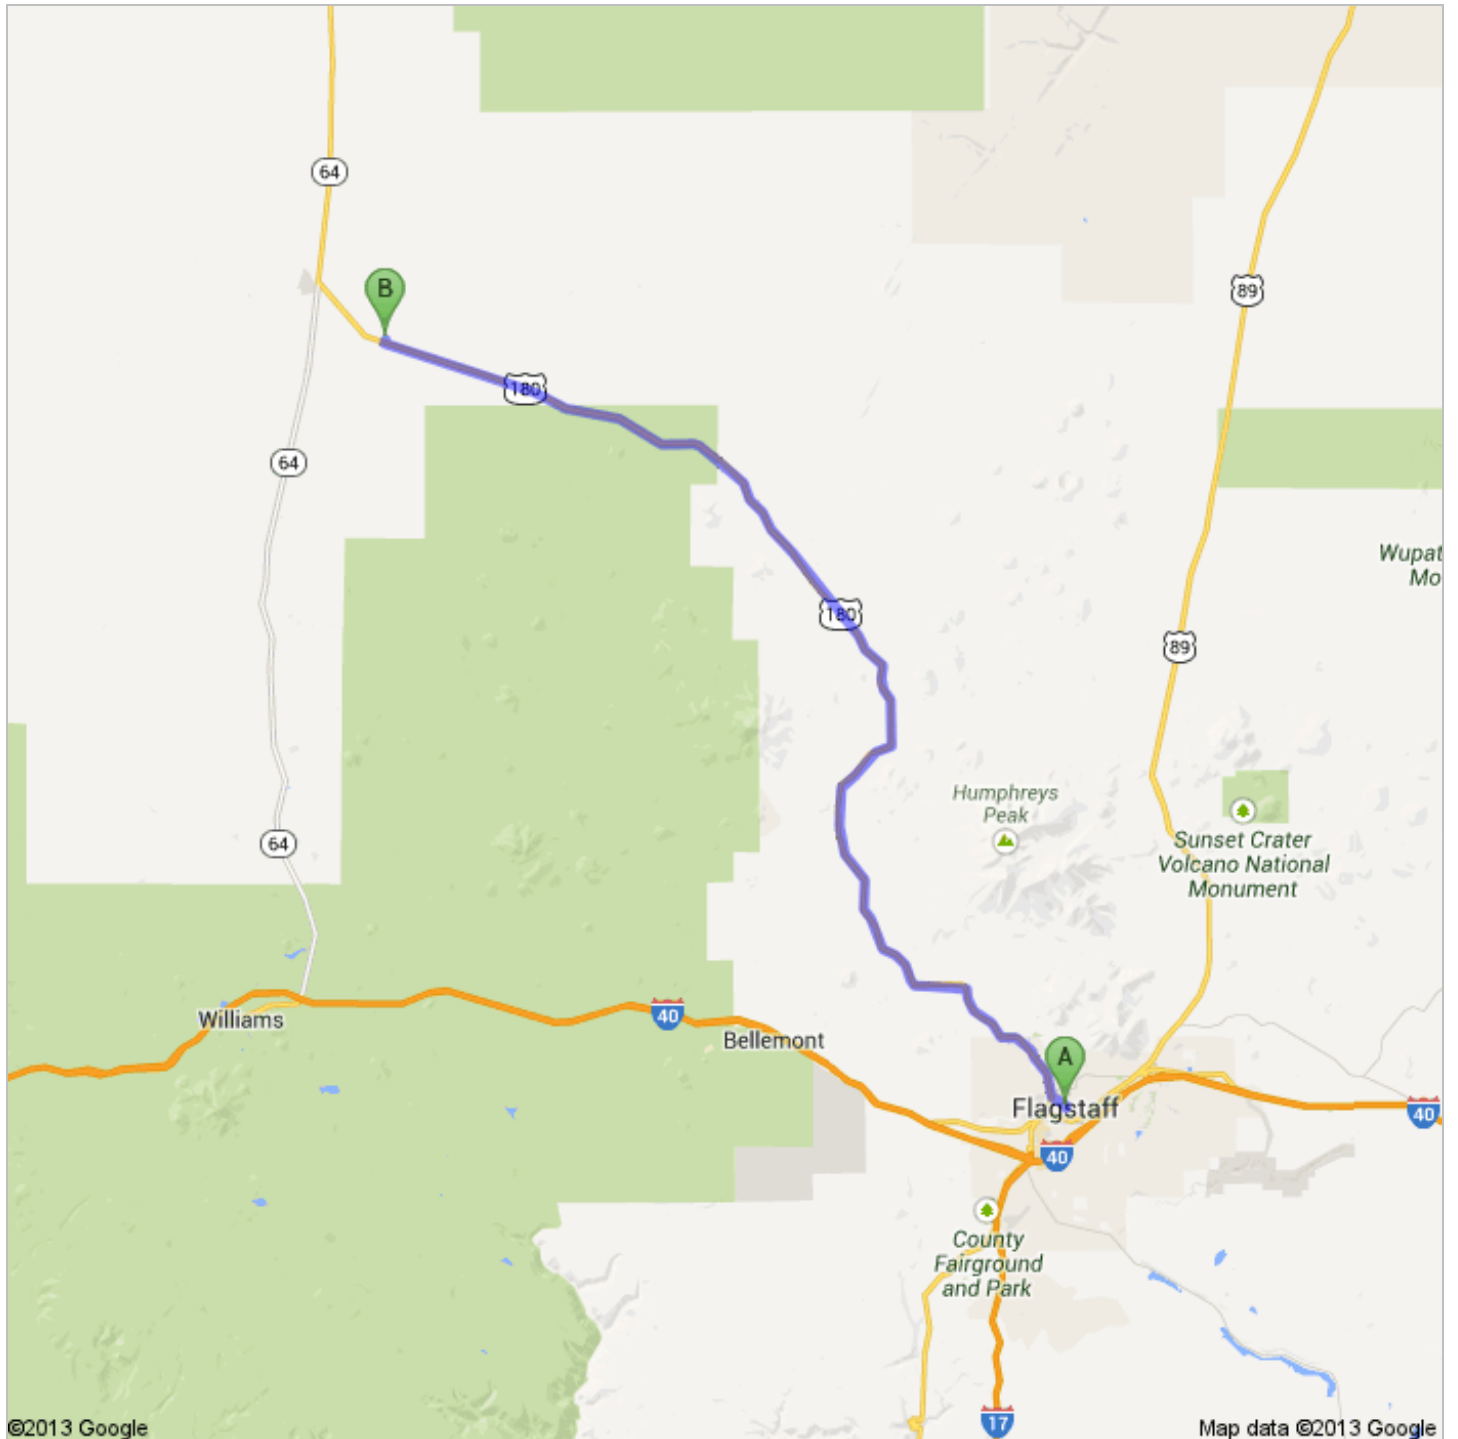

Directions to Picacho Rd
46.6 mi – about 51 mins

 Flagstaff, AZ

1. Head **north** on **Forest View Dr** toward **N Canyon Terrace Dr**

go 0.1 mi
total 0.1 mi

 2. Turn left onto **N Canyon Terrace Dr**

go 246 ft
total 0.2 mi

 3. Slight left onto **N Switzer Canyon Dr**
About 52 secs

go 0.3 mi
total 0.5 mi

4. Continue onto **E Columbus Ave**
About 2 mins

go 0.3 mi
total 0.7 mi

5. Continue onto **US-180 W/N Fort Valley Rd**
Continue to follow US-180 W
About 47 mins

go 45.7 mi
total 46.5 mi

6. Turn right onto **Picacho Rd**
About 50 secs

go 0.2 mi
total 46.6 mi

Picacho Rd

These directions are for planning purposes only. You may find that construction projects, traffic, weather, or other events may cause conditions to differ from the map results, and you should plan your route accordingly. You must obey all signs or notices regarding your route.

2433 E ANTELOPE Vis

Parcel Id: [50128083](#)
County Id: 4005
Load Table Gid: 16423
County: Coconino, AZ
County Name: Coconino
State Abbr: AZ
Address: [2433 E ANTELOPE Vis](#)
Muni Name: Williams