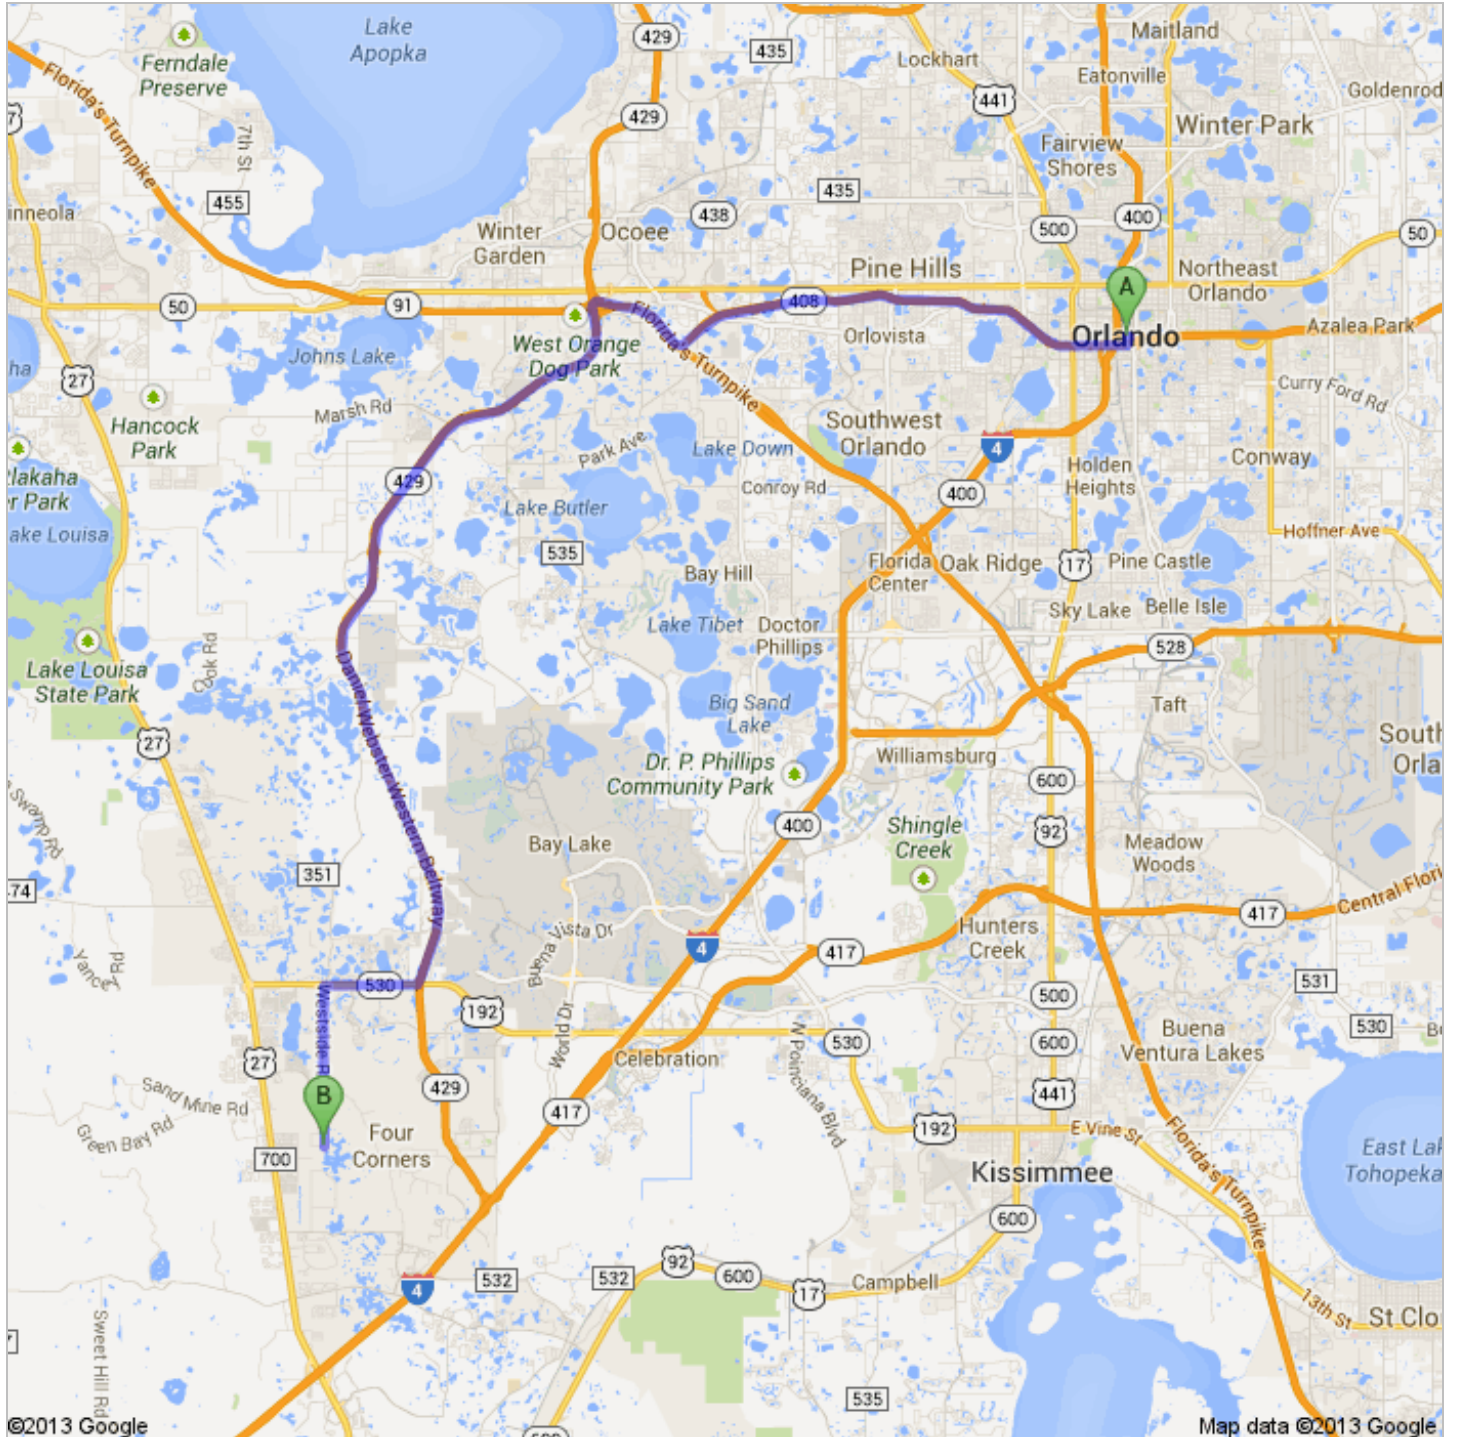

Directions to Armadillo Ave
34.1 mi – about 38 mins

 Orlando, FL

1. Head **east** on **W South St** toward **S Orange Ave**

go 112 ft
total 112 ft

2. Take the 1st right onto **S Orange Ave**
About 52 secs

go 0.1 mi
total 0.2 mi

3. Slight right onto **N Lucerne Cir W**

go 443 ft
total 0.2 mi

4. Take the ramp onto **FL-408 W**
Partial toll road
About 9 mins

go 9.2 mi
total 9.4 mi

5. Keep right at the fork, follow signs for **Florida's Turnpike N/Ocala** and merge onto **Florida's Turnpike**

Toll road
About 2 mins

go 1.9 mi
total 11.4 mi

6. Take exit **267A** toward **FL-429 S/Tampa**

Toll road
About 1 min

go 1.2 mi
total 12.6 mi

7. Merge onto **FL-429 Toll**

Toll road
About 14 mins

go 16.1 mi
total 28.6 mi

8. Take exit **6** for **US-192** toward **Kissimmee**

Toll road

go 0.3 mi
total 29.0 mi

530

9. Turn right onto **FL-530 W/US-192 W/W Irlo Bronson Memorial Hwy**
About 3 mins

go 1.9 mi
total 30.9 mi

10. Turn left onto **Westside Rd**
About 6 mins