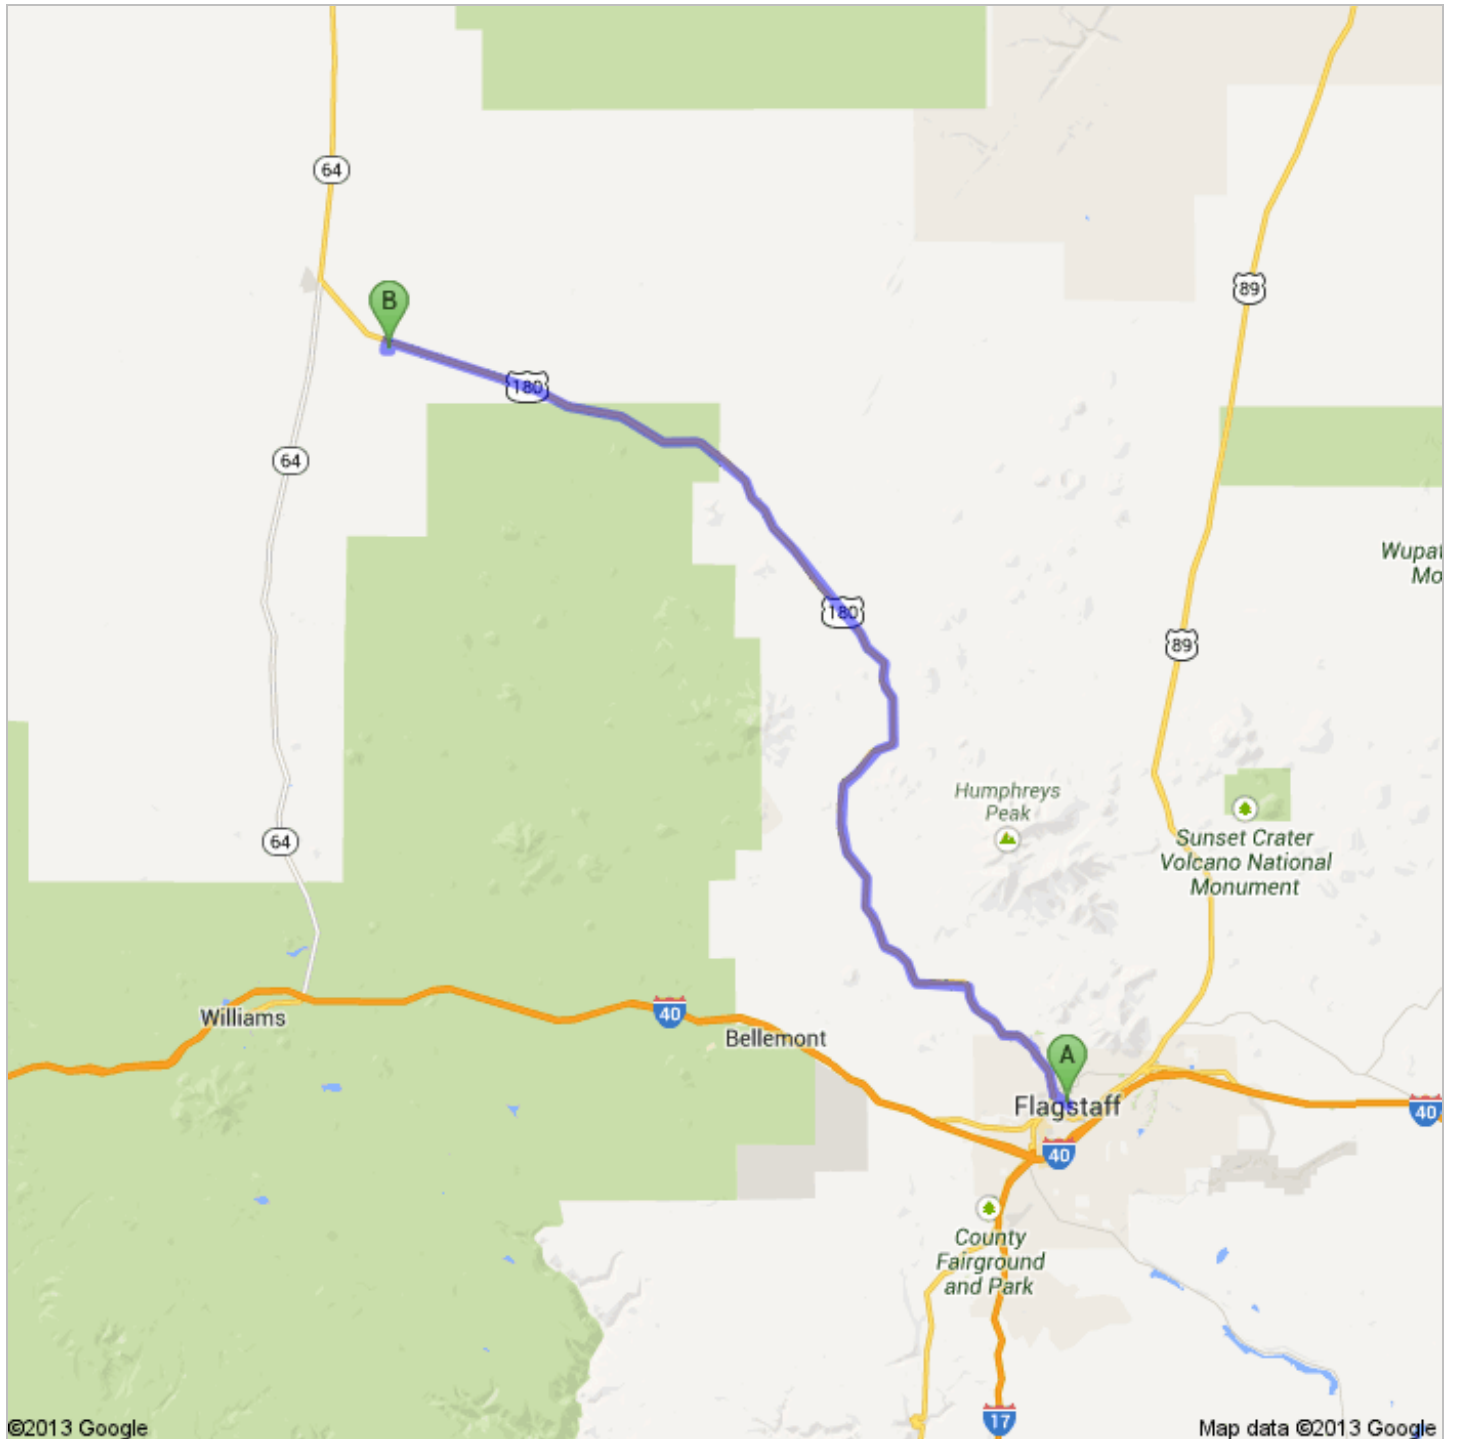

Directions to Pine Rd
47.1 mi – about 54 mins

 Flagstaff, AZ

1. Head **north** on **Forest View Dr** toward **N Canyon Terrace Dr**

go 0.1 mi
total 0.1 mi

 2. Turn left onto **N Canyon Terrace Dr**

go 246 ft
total 0.2 mi

 3. Slight left onto **N Switzer Canyon Dr**
About 52 secs

go 0.3 mi
total 0.5 mi

4. Continue onto **E Columbus Ave**
About 2 mins

go 0.3 mi
total 0.7 mi

 5. Continue onto **US-180 W/N Fort Valley Rd**
Continue to follow US-180 W
About 47 mins

go 45.7 mi
total 46.5 mi

 6. Turn left onto **Picacho Rd**
About 2 mins

go 0.4 mi
total 46.8 mi

 7. Take the 1st left onto **Pine Rd**
About 1 min

go 0.2 mi
total 47.1 mi

 Pine Rd

These directions are for planning purposes only. You may find that construction projects, traffic, weather, or other events may cause conditions to differ from the map results, and you should plan your route accordingly. You must obey all signs or notices regarding your route.

-  Untitled Polygon
-  From: Flagstaff, AZ
-  Driving directions to Pine Rd
-  To: Pine Rd

Continued Directions

Unfortunately Google Maps doesn't recognize some of the roads in the area. The yellow line represents continued directions from the Google Maps ending point to the outline of your property a distance of 0.17 of a mile.