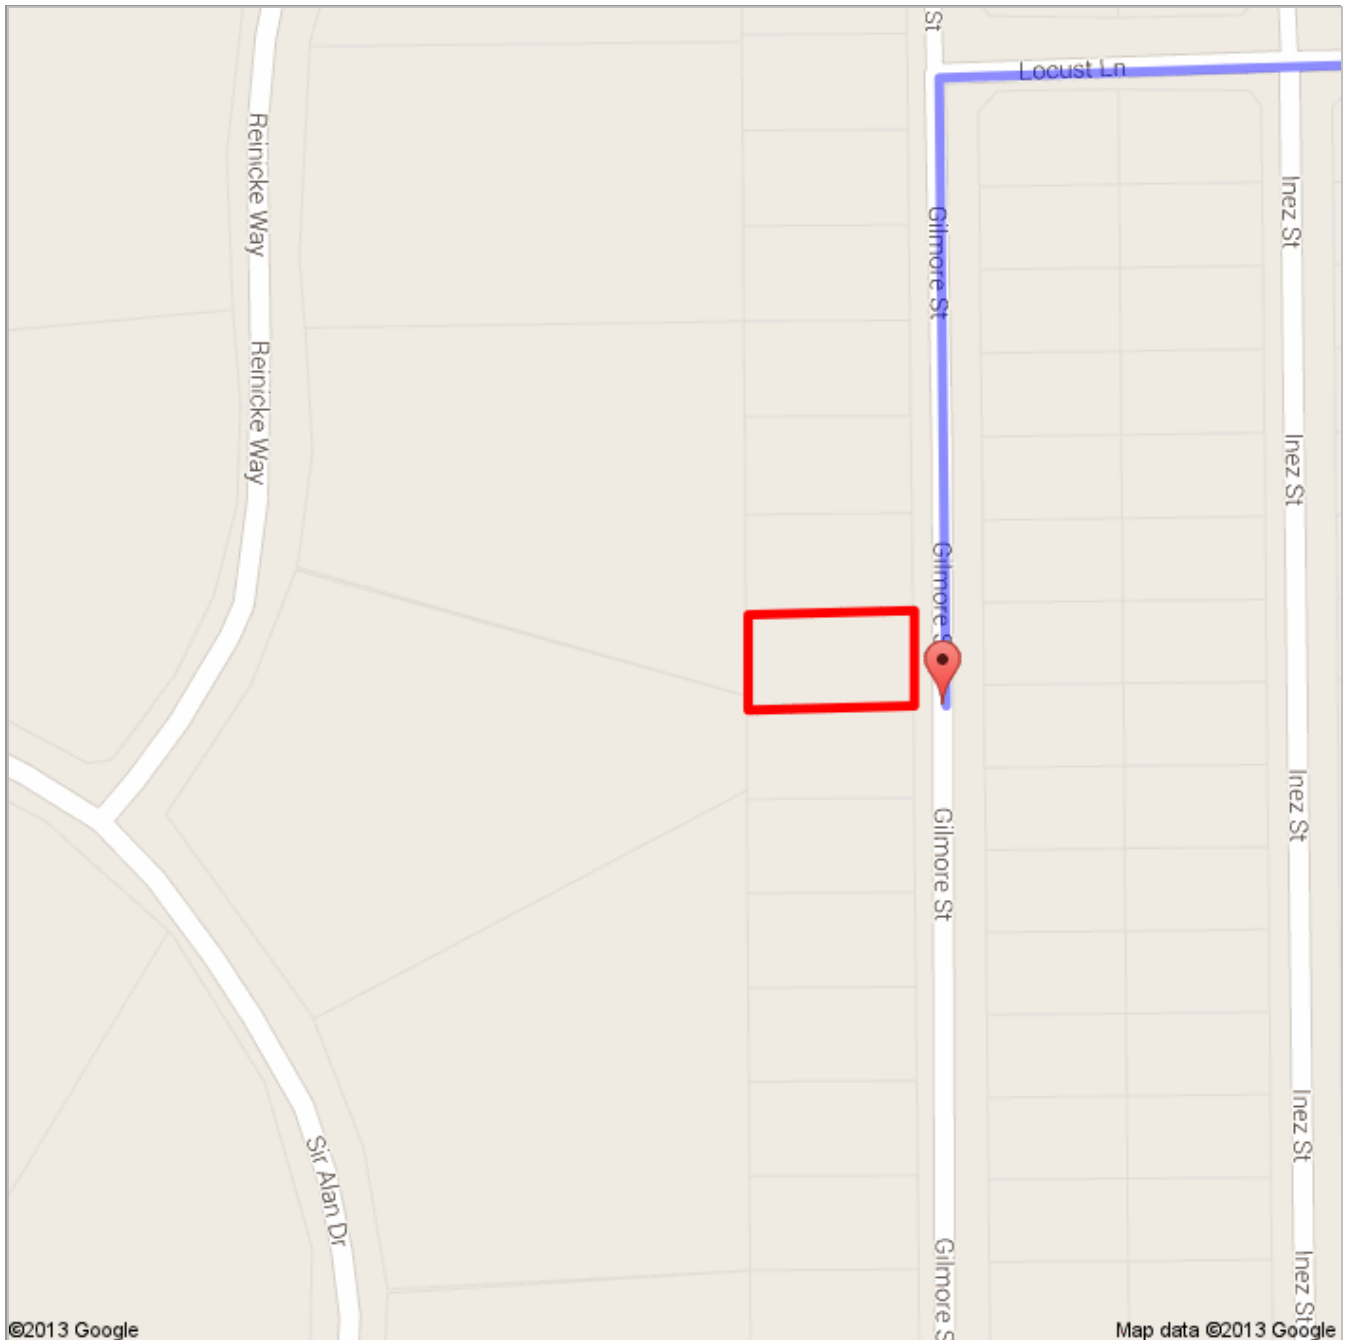

7761.kmz

Public · 0 views
Created on Aug 28 · By Bryson · Updated < 1 minute ago

Parcel 283-023-02

From: Bakersfield, CA

Driving directions to 35.158101, -117.757699

To: 35.158101, -117.757699