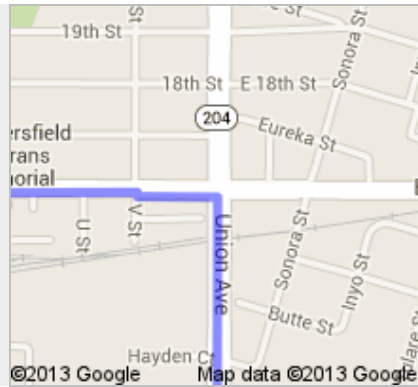

Directions to Gilmore St
85.2 mi – about 1 hour 43 mins

 Bakersfield, CA

1. Head **east** on **Truxtun Ave** toward **L St**
About 1 min

go 0.8 mi
total 0.8 mi

 2. Turn right onto **V St**

go 0.30 mi
total 0.8 mi

 3. Take the 1st left onto **E Truxtun Ave**
About 59 secs

go 0.1 mi
total 0.9 mi

 4. Turn right onto **Union Ave**
About 3 mins

go 1.5 mi
total 2.4 mi

58

5. Merge onto **CA-58 E** via the ramp to **Mojave**
About 48 mins

go 1.4 mi
total 71.8 mi

12. Continue onto **20 Mule Team Pkwy**
About 11 mins

go 9.9 mi
total 81.7 mi

➤ 13. Turn right onto **Rutgers Rd**
About 10 mins

go 2.6 mi
total 84.2 mi

↶ 14. Turn left onto **Stanford Ave**
About 2 mins

go 0.5 mi
total 84.7 mi

➤ 15. Take the 3rd right onto **Julian St**
About 58 secs

go 0.2 mi
total 85.0 mi

➤ 16. Take the 1st right onto **Locust Ln**

go 0.1 mi
total 85.1 mi

17. Turn left onto **Gilmore St**
Destination will be on the right