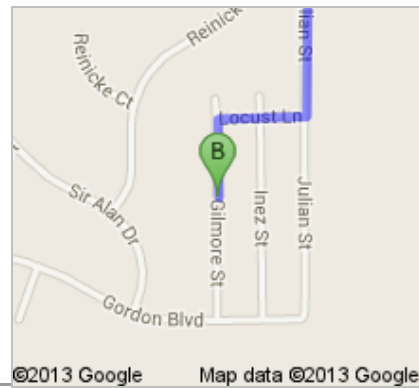

Directions to Gilmore St
85.2 mi – about 1 hour 43 mins

 Bakersfield, CA

1. Head **east** on **Truxtun Ave** toward **L St**
About 1 min

go 0.8 mi
total 0.8 mi

 2. Turn right onto **V St**

go 0.30 mi
total 0.8 mi

go 1.4 mi
total 71.8 mi

12. Continue onto **20 Mule Team Pkwy**
About 11 mins

go 9.9 mi
total 81.7 mi

➤ 13. Turn right onto **Rutgers Rd**
About 10 mins

go 2.6 mi
total 84.2 mi

↶ 14. Turn left onto **Stanford Ave**
About 2 mins

go 0.5 mi
total 84.7 mi

➤ 15. Take the 3rd right onto **Julian St**
About 58 secs

go 0.2 mi
total 85.0 mi

➤ 16. Take the 1st right onto **Locust Ln**

go 0.1 mi
total 85.1 mi

17. Turn left onto **Gilmore St**
Destination will be on the right

go 0.1 mi
total 85.2 mi

 Gilmore St

These directions are for planning purposes only. You may find that construction projects, traffic, weather, or other events may cause conditions to differ from the map results, and you should plan your route accordingly. You must obey all signs or notices regarding your route.
Map data ©2013 Google