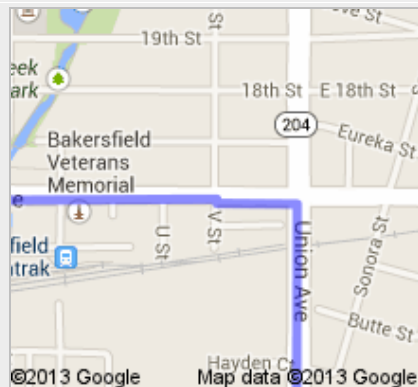

Directions to Gilmore St
85.2 mi – about 1 hour 43 mins

 Bakersfield, CA

1. Head **east** on **Truxtun Ave** toward **L St**
About 1 min

go 0.8 mi
total 0.8 mi

 2. Turn right onto **V St**

go 0.30 mi
total 0.8 mi

 3. Take the 1st left onto **E Truxtun Ave**
About 59 secs

go 0.1 mi
total 0.9 mi

 4. Turn right onto **Union Ave**
About 3 mins

go 1.5 mi
total 2.4 mi

58

5. Merge onto **CA-58 E** via the ramp to **Mojave**
About 48 mins

go 1.4 mi
total 71.8 mi

12. Continue onto **20 Mule Team Pkwy**
About 11 mins

go 9.9 mi
total 81.7 mi

➤ 13. Turn right onto **Rutgers Rd**
About 10 mins

go 2.6 mi
total 84.2 mi

↶ 14. Turn left onto **Stanford Ave**
About 2 mins

go 0.5 mi
total 84.7 mi

➤ 15. Take the 3rd right onto **Julian St**
About 58 secs

go 0.2 mi
total 85.0 mi

➤ 16. Take the 1st right onto **Locust Ln**

go 0.1 mi
total 85.1 mi

17. Turn left onto **Gilmore St**
Destination will be on the right