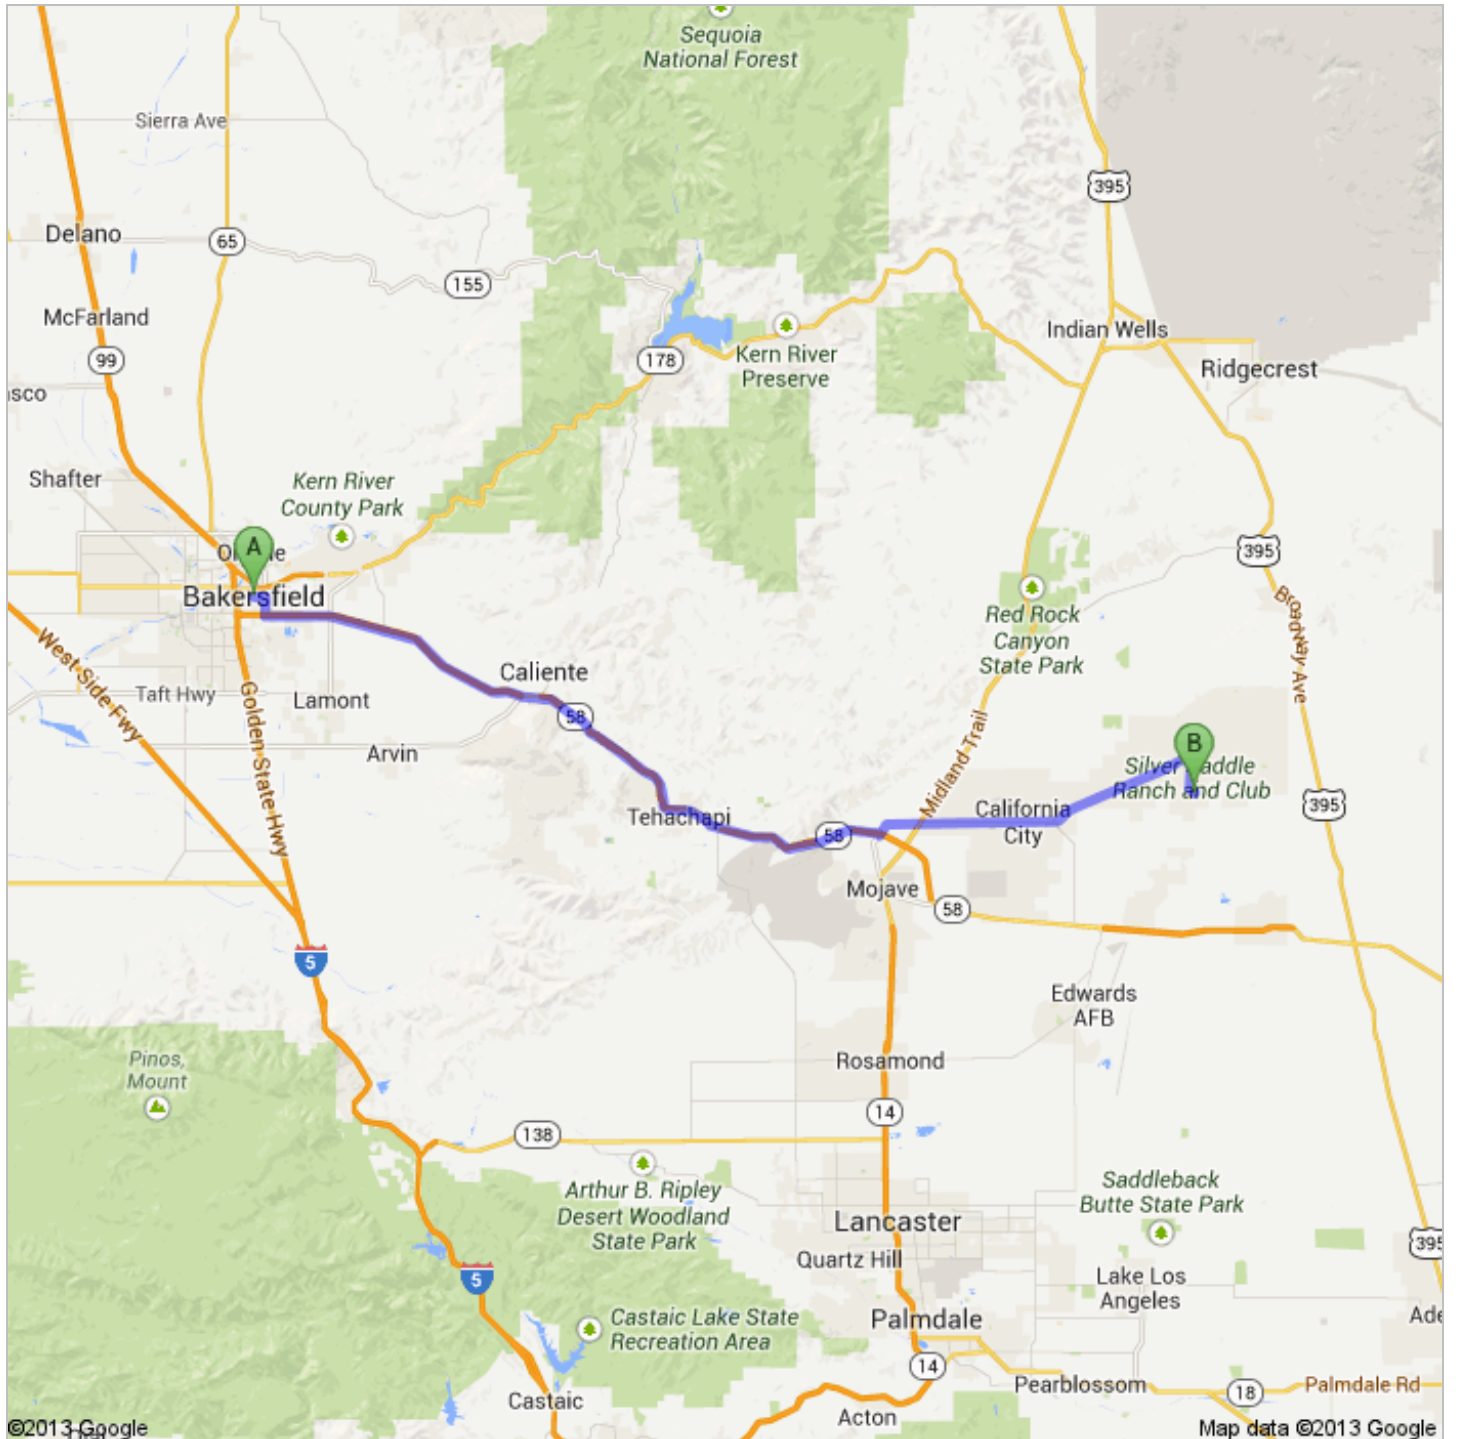

Directions to Gilmore St
85.2 mi – about 1 hour 43 mins

 Bakersfield, CA

1. Head **east** on **Truxtun Ave** toward **L St**
About 1 min

go 0.8 mi
total 0.8 mi

 2. Turn right onto **V St**

go 0.30 mi
total 0.8 mi

 3. Take the 1st left onto **E Truxtun Ave**
About 59 secs

go 0.1 mi
total 0.9 mi

 4. Turn right onto **Union Ave**
About 3 mins

go 1.5 mi
total 2.4 mi

58

5. Merge onto **CA-58 E** via the ramp to **Mojave**
About 48 mins

go 53.6 mi
total 56.0 mi

6. Take the exit toward **Mojave**

go 0.4 mi
total 56.4 mi

58

7. Turn left onto **CA-58 BUS W**
About 1 min

go 0.3 mi
total 56.6 mi

8. Continue onto **Randsburg Cutoff Rd**
About 4 mins

go 0.5 mi
total 84.7 mi

➤ 15. Take the 3rd right onto **Julian St**
About 58 secs

go 0.2 mi
total 85.0 mi

➤ 16. Take the 1st right onto **Locust Ln**

go 0.1 mi
total 85.1 mi

17. Turn left onto **Gilmore St**
Destination will be on the right