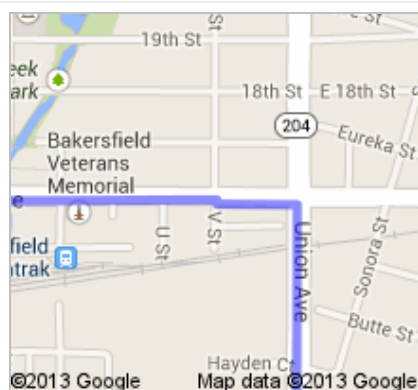

Directions to Gilmore St
85.2 mi – about 1 hour 43 mins

 Bakersfield, CA

1. Head **east** on **Truxtun Ave** toward **L St**
About 1 min

go 0.8 mi
total 0.8 mi

 2. Turn right onto **V St**

go 0.30 mi
total 0.8 mi

 3. Take the 1st left onto **E Truxtun Ave**
About 59 secs

go 0.1 mi
total 0.9 mi

 4. Turn right onto **Union Ave**
About 3 mins

go 1.5 mi
total 2.4 mi

58

5. Merge onto **CA-58 E** via the ramp to **Mojave**
About 48 mins

go 1.4 mi
total 71.8 mi

12. Continue onto **20 Mule Team Pkwy**
About 11 mins

go 9.9 mi
total 81.7 mi

➤ 13. Turn right onto **Rutgers Rd**
About 10 mins

go 2.6 mi
total 84.2 mi

↶ 14. Turn left onto **Stanford Ave**
About 2 mins

go 0.5 mi
total 84.7 mi

➤ 15. Take the 3rd right onto **Julian St**
About 58 secs

go 0.2 mi
total 85.0 mi

➤ 16. Take the 1st right onto **Locust Ln**

go 0.1 mi
total 85.1 mi

17. Turn left onto **Gilmore St**
Destination will be on the right