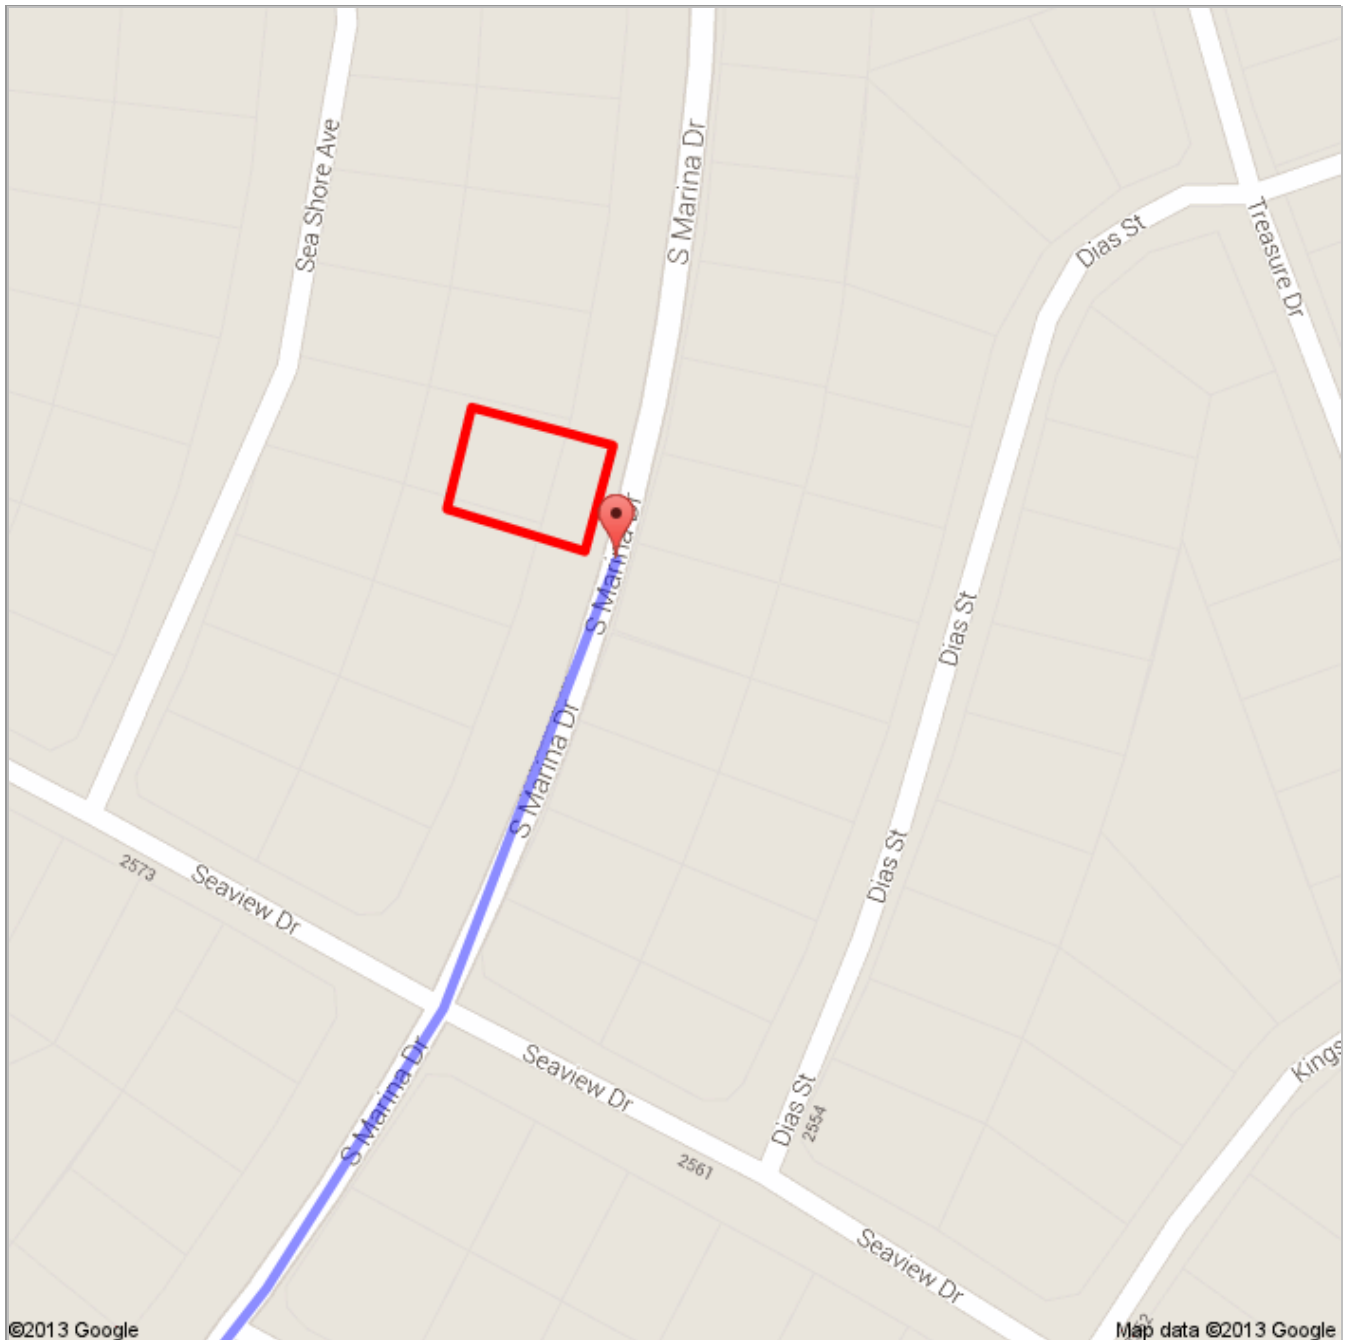

6979.kmz

Public · 0 views
Created on Oct 31 · By Bryson · Updated < 1 minute ago

Untitled Polygon

From: San Diego

Driving directions to 33.31485, -115.942761

To: 33.31485, -115.942761