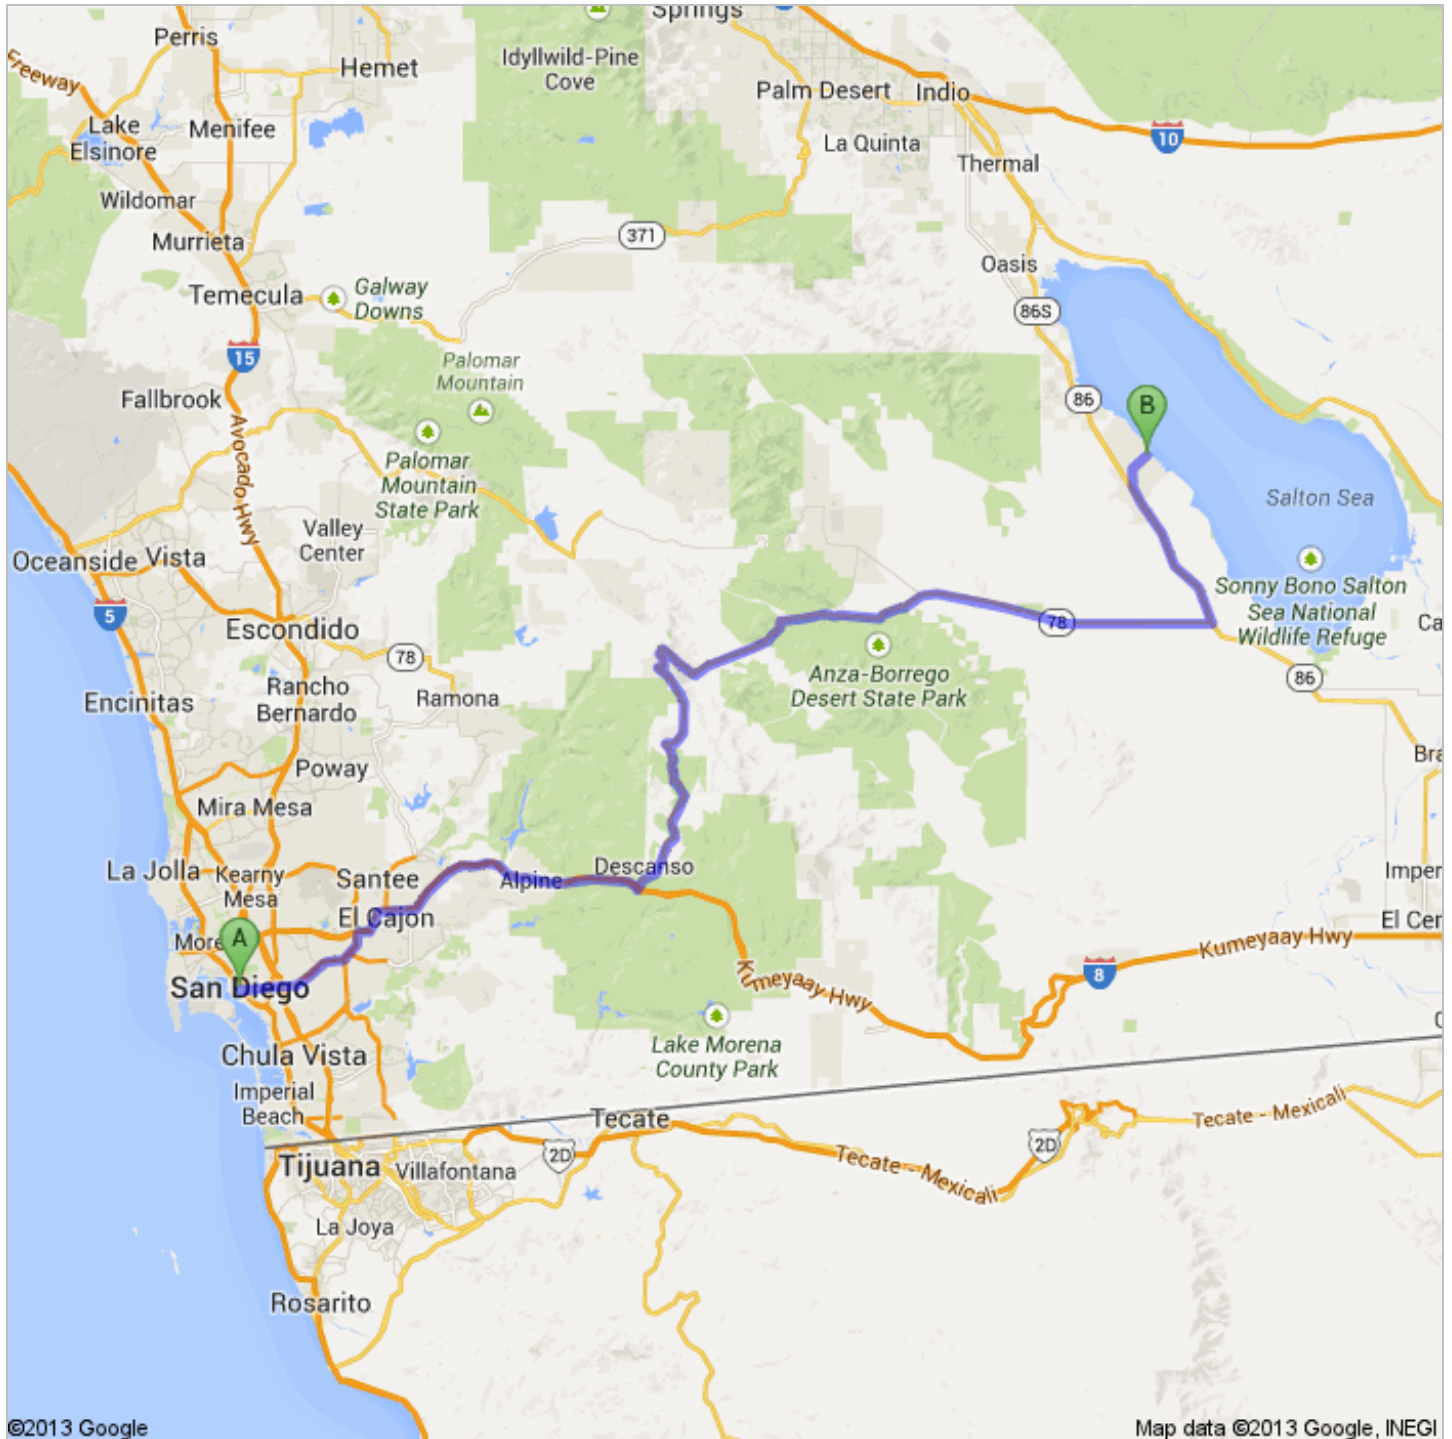

Directions to S Marina Dr
126 mi – about 2 hours 22 mins

 San Diego, CA

1. Head **north**

go 39 ft
total 39 ft

 2. Turn left toward **8th Ave**

go 66 ft
total 105 ft

 3. Turn left onto **8th Ave**
About 1 min

go 0.2 mi
total 0.2 mi

 4. Turn left onto **G St**
About 2 mins

go 0.5 mi
total 0.7 mi

5. Take the **California 94 E/ML King Jr. Freeway** ramp

go 0.3 mi
total 1.0 mi

94 6. Merge onto **CA-94 E**
About 7 mins

go 7.9 mi
total 8.9 mi

125 7. Take the exit on the left onto **CA-125 N**
About 2 mins

go 2.2 mi
total 11.2 mi

8 8. Take the exit onto **I-8 E**
About 22 mins

go 25.6 mi
total 36.8 mi

9. Take the **CA-79 N/Japatul Valley Rd** exit toward **Julian**

➤ 14. Turn right onto **Marina Dr**
Destination will be on the left
About 5 mins

go 3.1 mi
total 126 mi

B S Marina Dr

These directions are for planning purposes only. You may find that construction projects, traffic, weather, or other events may cause conditions to differ from the map results, and you should plan your route accordingly. You must obey all signs or notices regarding your route.