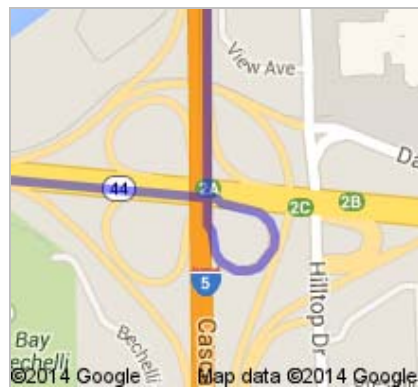

Directions to California Pines Blvd
123 mi – about 2 hours 40 mins

A Redding, CA

1. Head **south** on **Market St** toward **Shasta St**

go 443 ft
total 443 ft

44 2. Turn left onto **CA-44 E/Tehama St** (signs for **I-5**)
Continue to follow CA-44 E
About 2 mins

go 1.7 mi
total 1.7 mi

5 3. Slight right to merge onto **I-5 N** toward **Weed/Portland**
About 2 mins

go 1.9 mi
total 3.6 mi

↗ 4. Take the **CA-299/Lake Blvd** exit

go 0.2 mi
total 3.8 mi

➤ 5. Keep right at the fork, follow signs for **Burney/Alturas/California 299 E**

go 0.1 mi
total 3.9 mi

Ⓣ299 6. Slight right onto **CA-299 E/Lake Blvd E**
Continue to follow CA-299 E
About 1 hour 59 mins

go 108 mi
total 112 mi

➤ 7. Turn right onto **Co Rd 198**

go 0.1 mi
total 112 mi

⬅ 8. Turn left onto **Lower Rush Creek Rd/Rush Creek Dr**
Continue to follow Rush Creek Dr
About 18 mins

go 0.6 mi
total 118 mi

12. Turn left onto **Legend Rd**

go 0.1 mi
total 118 mi

- 13. Take the 1st right onto **Hoedown Rd**
About 1 min

go 0.3 mi
total 118 mi

- 14. Turn right onto **Goulden Rd**
About 1 min