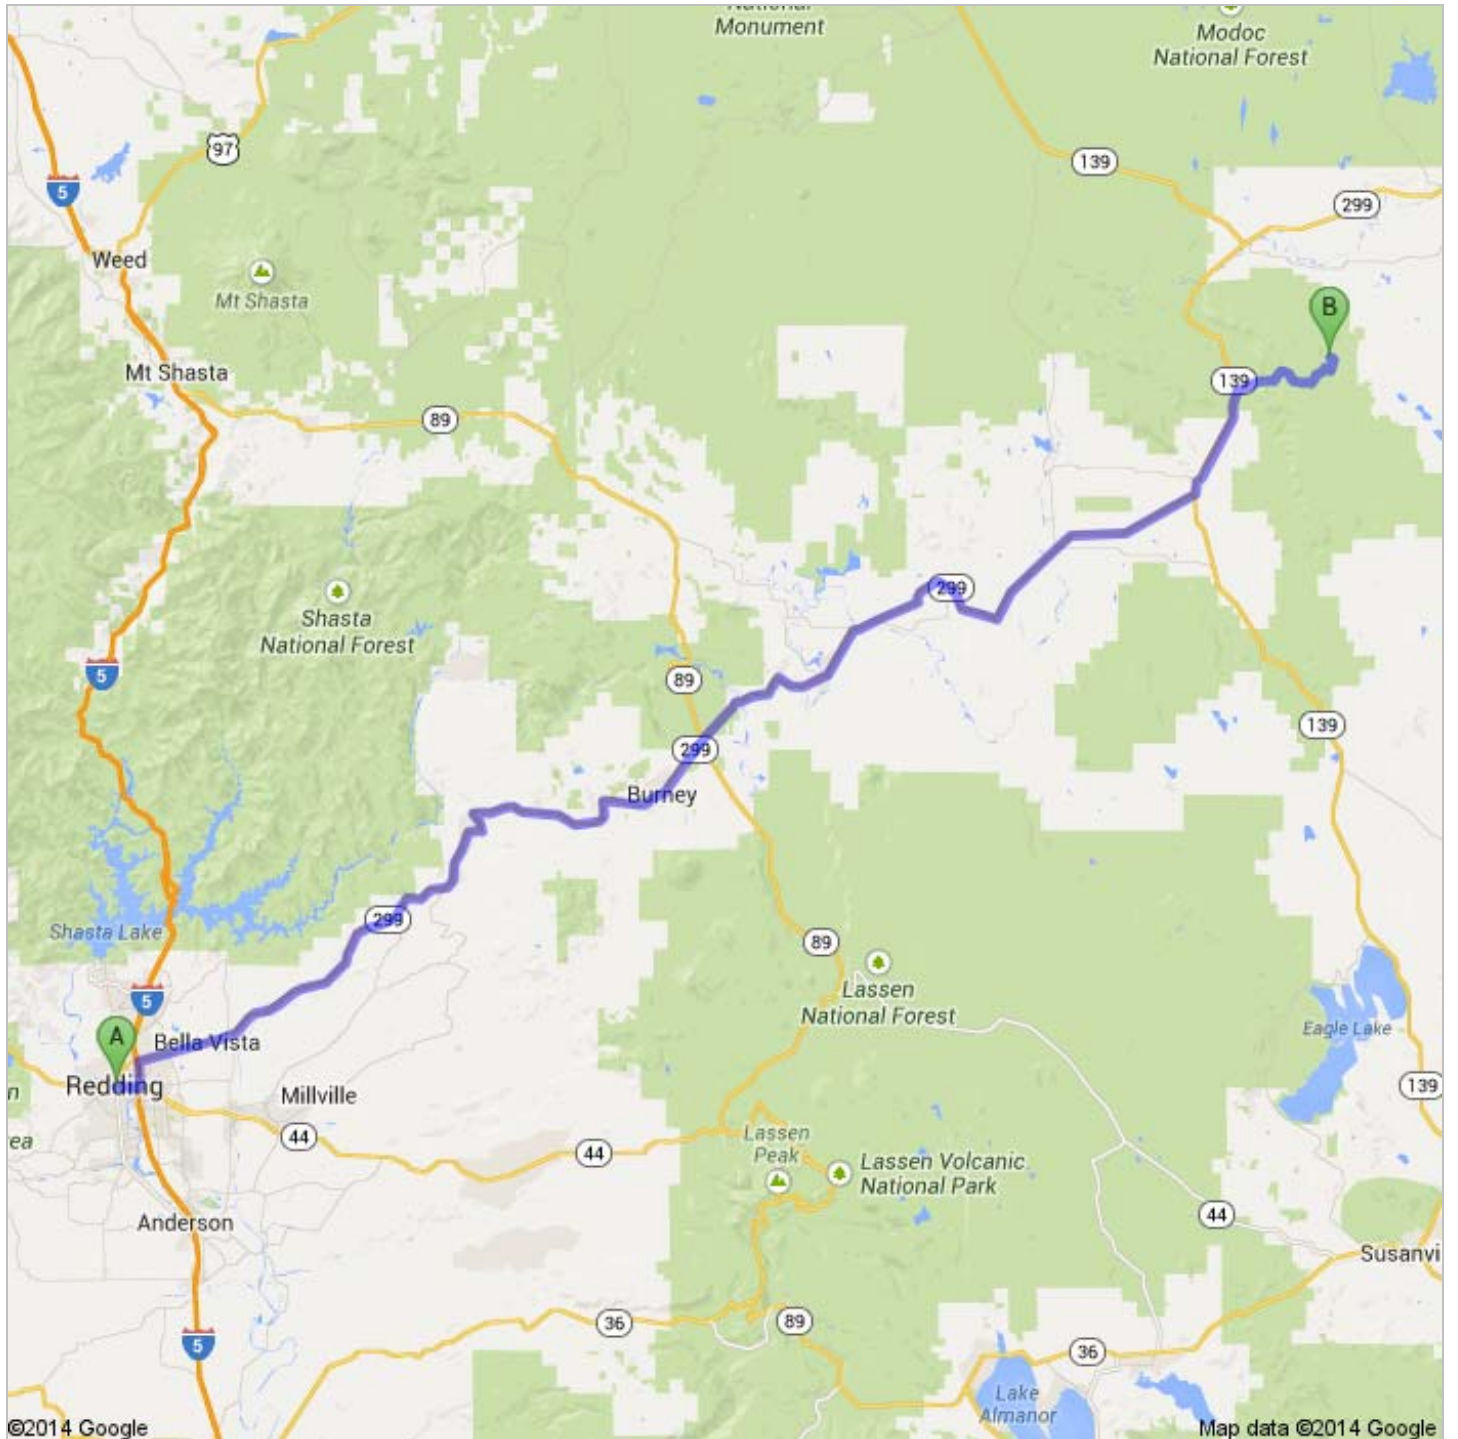

Directions to California Pines Blvd
123 mi – about 2 hours 40 mins

A Redding, CA

1. Head **south** on **Market St** toward **Shasta St**

go 443 ft
total 443 ft

44 2. Turn left onto **CA-44 E/Tehama St** (signs for **I-5**)
Continue to follow CA-44 E
About 2 mins

go 1.7 mi
total 1.7 mi

5 3. Slight right to merge onto **I-5 N** toward **Weed/Portland**
About 2 mins

go 1.9 mi
total 3.6 mi

↗ 4. Take the **CA-299/Lake Blvd** exit

go 0.2 mi
total 3.8 mi

➤ 5. Keep right at the fork, follow signs for **Burney/Alturas/California 299 E**

go 0.1 mi
total 3.9 mi

Ⓣ299 6. Slight right onto **CA-299 E/Lake Blvd E**
Continue to follow CA-299 E
About 1 hour 59 mins

go 108 mi
total 112 mi

➤ 7. Turn right onto **Co Rd 198**

go 0.1 mi
total 112 mi

⬅ 8. Turn left onto **Lower Rush Creek Rd/Rush Creek Dr**
Continue to follow Rush Creek Dr
About 18 mins

go 0.6 mi
total 118 mi

12. Turn left onto **Legend Rd**

go 0.1 mi
total 118 mi

- 13. Take the 1st right onto **Hoedown Rd**
About 1 min

go 0.3 mi
total 118 mi

- 14. Turn right onto **Goulden Rd**
About 1 min