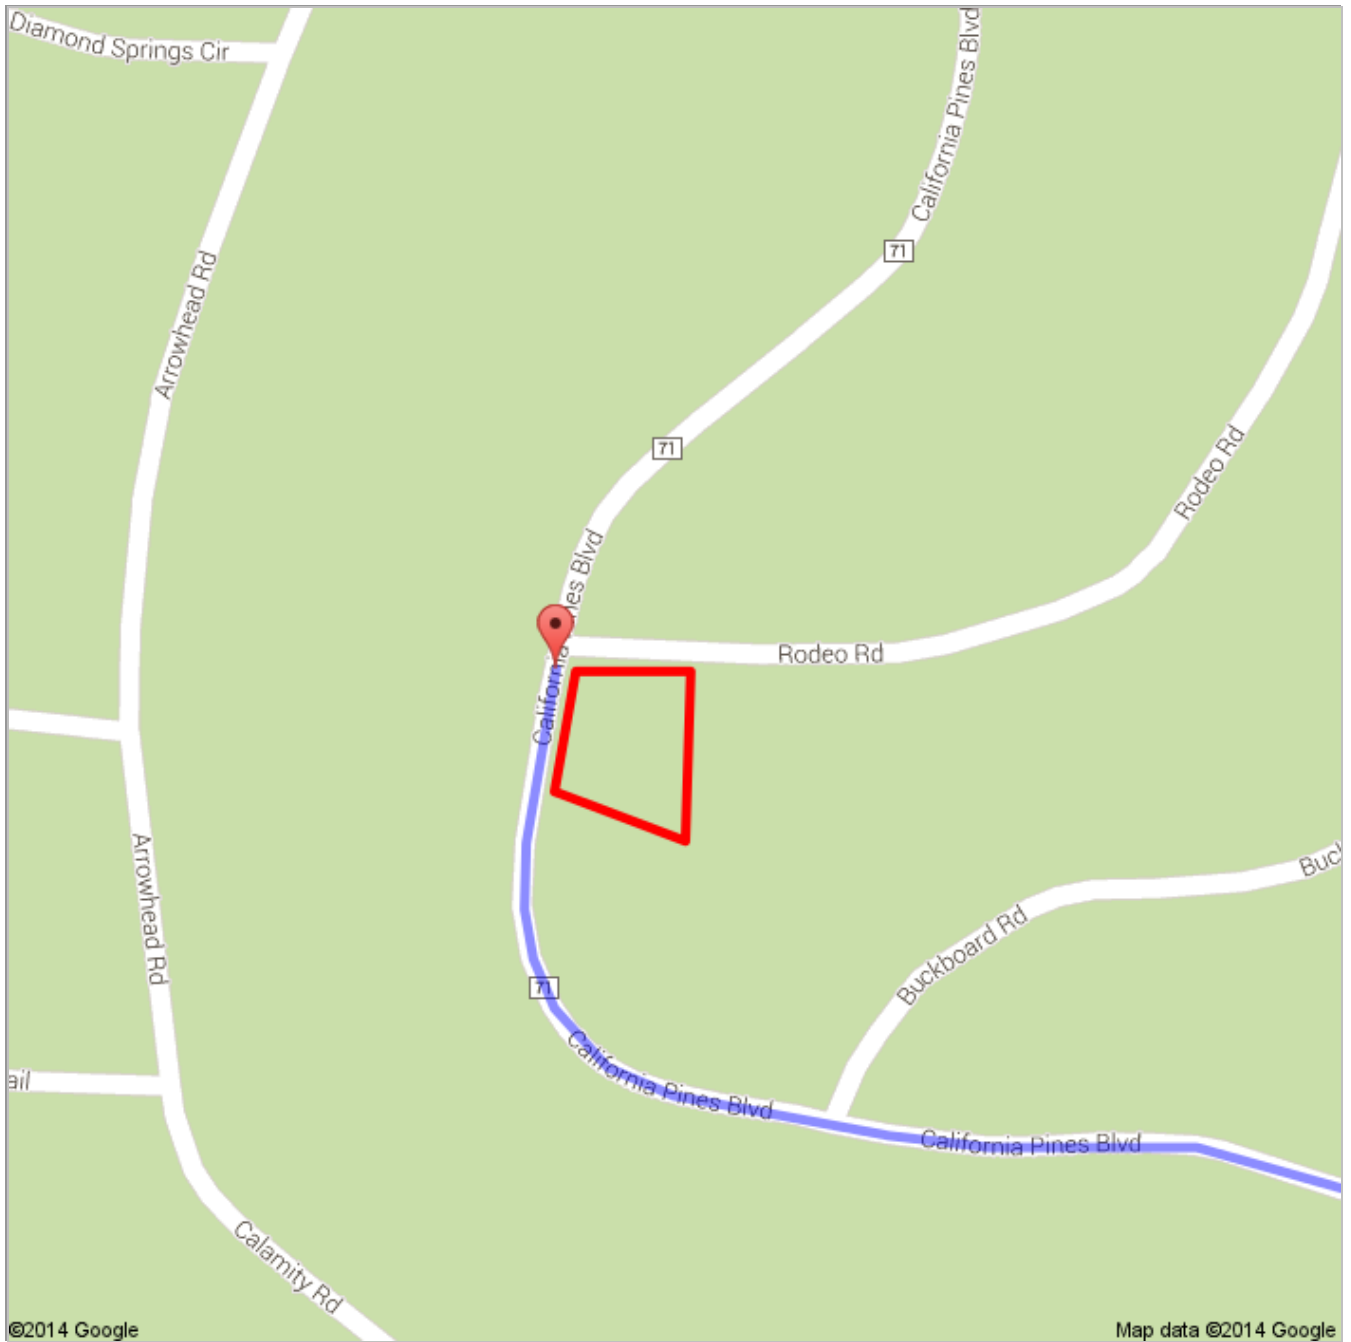

6649.kmz

Public · 0 views
Created on Sep 2 · By Bryson · Updated < 1 minute ago

- Untitled Polygon
- From: Redding, CA
- Driving directions to California Pines Blvd
- To: California Pines Blvd