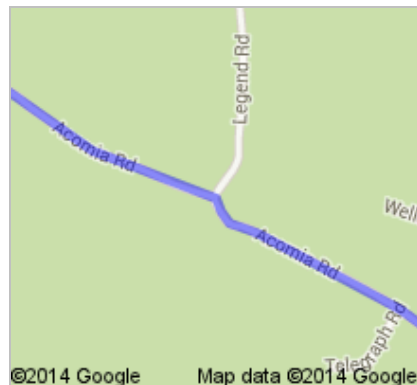

go 387 ft  
total 0.2 mi

**↶** 3. Turn left onto **Pine St**

go 0.2 mi  
total 0.3 mi

**273** 4. Take the 2nd left onto **CA-273 N/Eureka Way** (signs for **Weaverville/CA-299 W**)

go 377 ft  
total 0.4 mi

 7. Turn right onto **Co Rd 198**

go 0.1 mi  
total 111 mi

 8. Turn left onto **Lower Rush Creek Rd/Rush Creek Dr**  
Continue to follow Rush Creek Dr  
About 18 mins

go 4.5 mi  
total 116 mi

9. Turn right toward **Acomia Rd**  
About 5 mins

go 1.2 mi  
total 117 mi

10. Take the 2nd left onto **Acomia Rd**  
About 4 mins

go 0.9 mi  
total 118 mi

11. Turn right to stay on **Acomia Rd**  
About 13 mins

go 3.1 mi  
total 121 mi

12. Continue onto **Alpine Rd**  
About 6 mins

go 1.6 mi  
total 123 mi

 13. Turn right onto **Papoose Crescent**

go 0.1 mi  
total 123 mi

 14. Take the 1st left onto **Snow Goose Rd**  
Destination will be on the right  
About 51 secs

go 0.1 mi  
total 123 mi