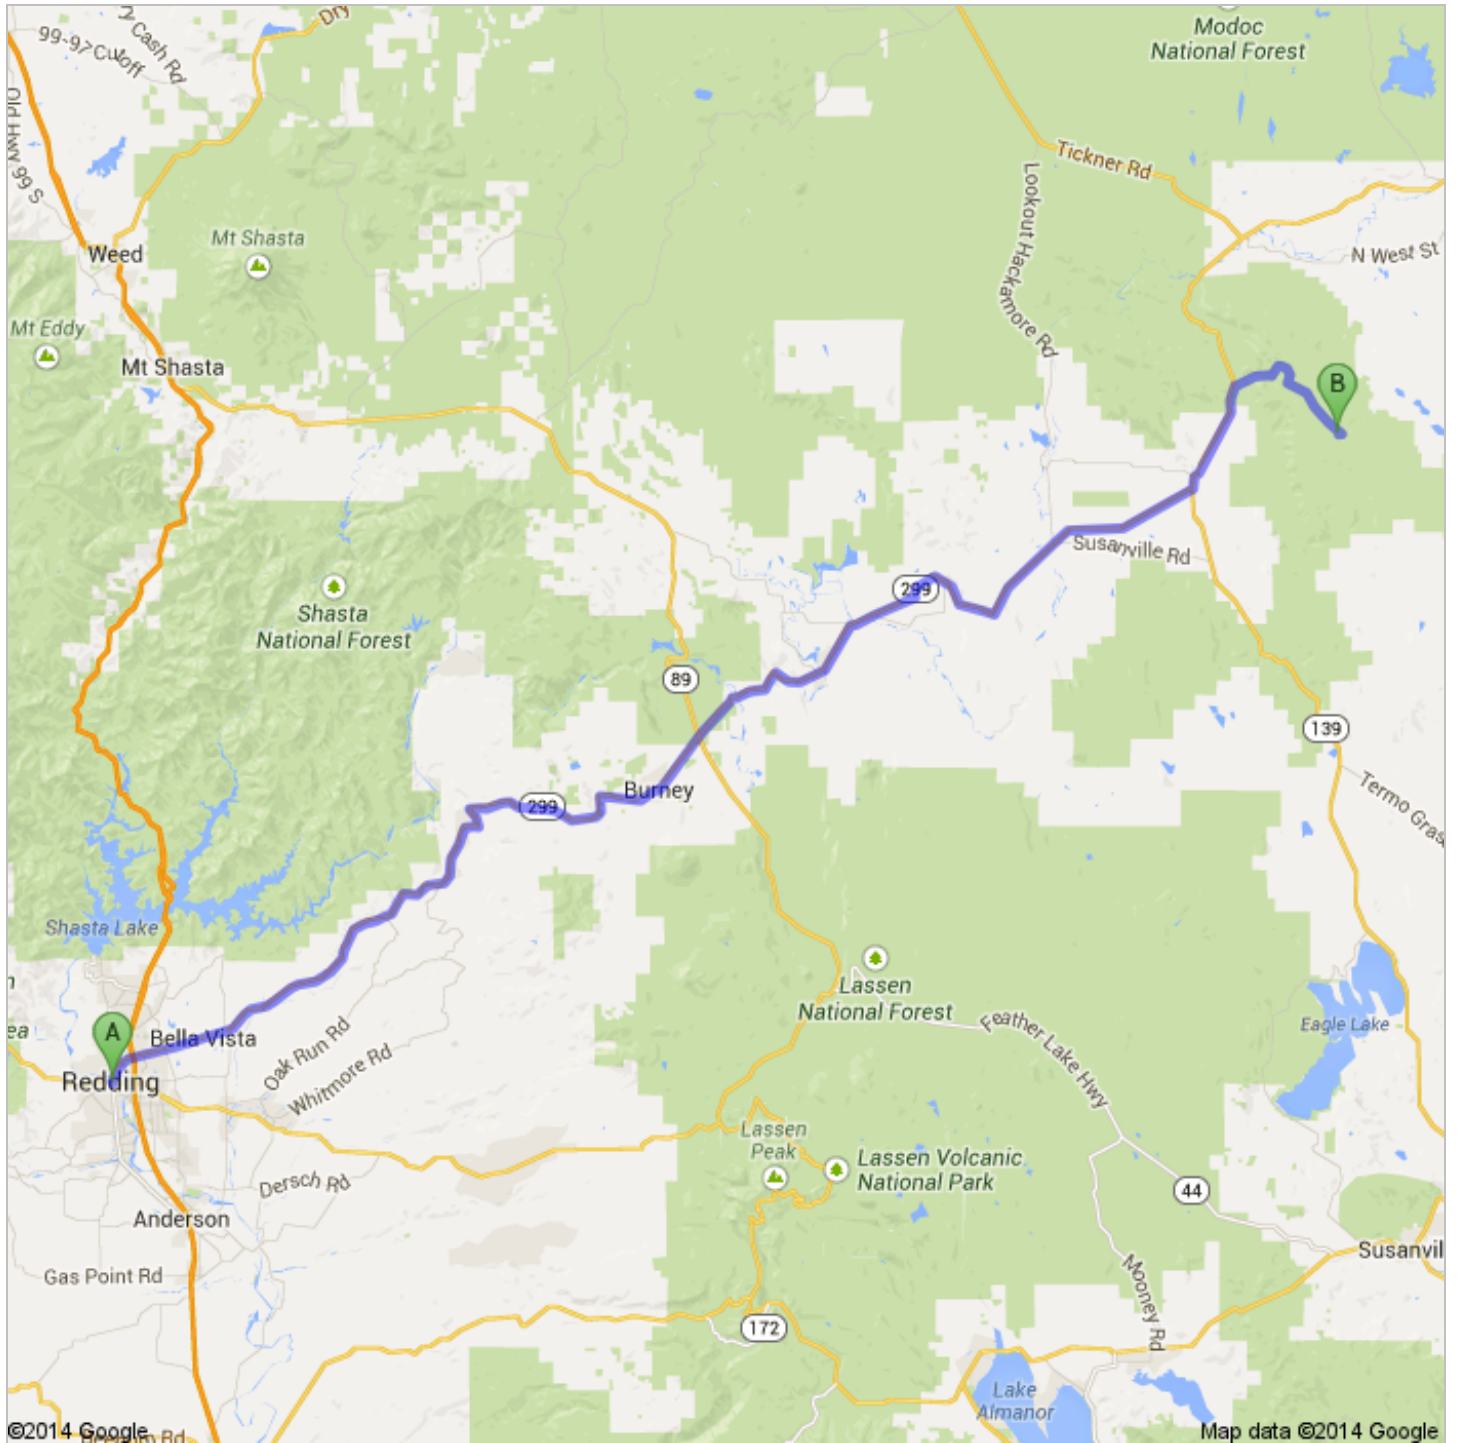

Directions to Snow Goose Rd  
123 mi – about 2 hours 51 mins

**A** Redding, CA

1. Head **south** on **Market St** toward **Shasta St**

go 443 ft  
total 443 ft

**44** 2. Turn left onto **CA-44 E/Tehama St** (signs for I-5)

go 387 ft  
total 0.2 mi

**↶** 3. Turn left onto **Pine St**

go 0.2 mi  
total 0.3 mi

**273** 4. Take the 2nd left onto **CA-273 N/Eureka Way** (signs for **Weaverville/CA-299 W**)

go 377 ft  
total 0.4 mi

 5. Take the 1st right onto **S Market St**  
About 3 mins

go 1.8 mi  
total 2.2 mi

 6. Turn right onto **CA-299 E/Lake Blvd E**  
Continue to follow CA-299 E  
About 2 hours 0 mins

go 109 mi  
total 111 mi

 7. Turn right onto **Co Rd 198**

go 0.1 mi  
total 111 mi

 8. Turn left onto **Lower Rush Creek Rd/Rush Creek Dr**  
Continue to follow Rush Creek Dr  
About 18 mins

go 4.5 mi  
total 116 mi

9. Turn right toward **Acomia Rd**  
About 5 mins