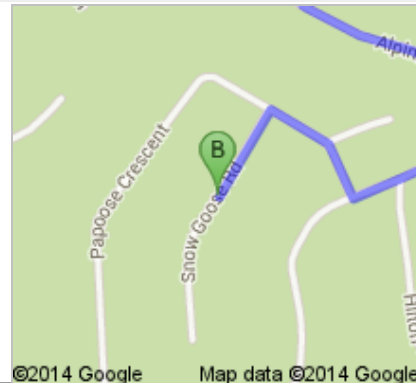

go 387 ft  
total 0.2 mi

**↶** 3. Turn left onto **Pine St**

go 0.2 mi  
total 0.3 mi

**273** 4. Take the 2nd left onto **CA-273 N/Eureka Way** (signs for **Weaverville/CA-299 W**)

go 377 ft  
total 0.4 mi

 7. Turn right onto **Co Rd 198**

go 0.1 mi  
total 111 mi

 8. Turn left onto **Lower Rush Creek Rd/Rush Creek Dr**  
Continue to follow Rush Creek Dr  
About 18 mins

go 4.5 mi  
total 116 mi

9. Turn right toward **Acomia Rd**  
About 5 mins

go 1.6 mi  
total 123 mi

 13. Turn right onto **Papoose Crescent**

go 0.1 mi  
total 123 mi

 14. Take the 1st left onto **Snow Goose Rd**  
Destination will be on the right  
About 51 secs

go 0.1 mi  
total 123 mi

 Snow Goose Rd

These directions are for planning purposes only. You may find that construction projects, traffic, weather, or other events may cause conditions to differ from the map results, and you should plan your route accordingly. You must obey all signs or notices regarding your route.