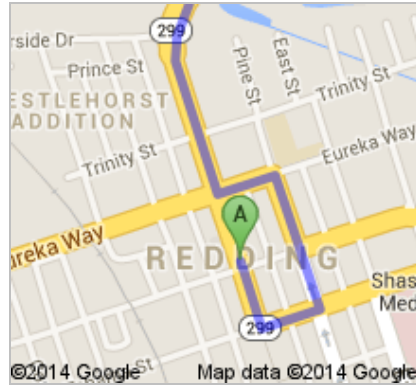

Directions to Snow Goose Rd  
123 mi – about 2 hours 51 mins

**A** Redding, CA

1. Head **south** on **Market St** toward **Shasta St**

go 443 ft  
total 443 ft

**44** 2. Turn left onto **CA-44 E/Tehama St** (signs for I-5)

go 387 ft  
total 0.2 mi

**↶** 3. Turn left onto **Pine St**

go 0.2 mi  
total 0.3 mi

**273** 4. Take the 2nd left onto **CA-273 N/Eureka Way** (signs for **Weaverville/CA-299 W**)

go 377 ft  
total 0.4 mi

 5. Take the 1st right onto **S Market St**  
About 3 mins

go 1.8 mi  
total 2.2 mi

 6. Turn right onto **CA-299 E/Lake Blvd E**  
Continue to follow CA-299 E  
About 2 hours 0 mins

go 109 mi  
total 111 mi

 7. Turn right onto **Co Rd 198**

go 0.1 mi  
total 111 mi

 8. Turn left onto **Lower Rush Creek Rd/Rush Creek Dr**  
Continue to follow Rush Creek Dr  
About 18 mins

go 4.5 mi  
total 116 mi

9. Turn right toward **Acomia Rd**  
About 5 mins