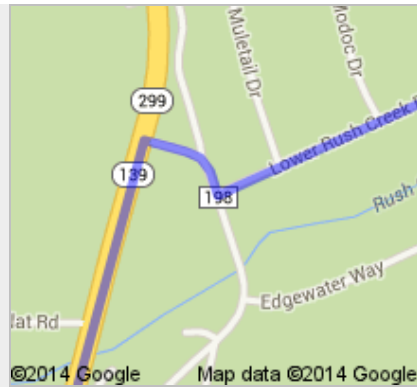

Directions to Snow Goose Rd  
123 mi – about 2 hours 51 mins

**A** Redding, CA

1. Head **south** on **Market St** toward **Shasta St**

go 443 ft  
total 443 ft

**44** 2. Turn left onto **CA-44 E/Tehama St** (signs for I-5)

go 387 ft  
total 0.2 mi

**↶** 3. Turn left onto **Pine St**

go 0.2 mi  
total 0.3 mi

**273** 4. Take the 2nd left onto **CA-273 N/Eureka Way** (signs for **Weaverville/CA-299 W**)

go 377 ft  
total 0.4 mi

 5. Take the 1st right onto **S Market St**  
About 3 mins

go 1.8 mi  
total 2.2 mi

 6. Turn right onto **CA-299 E/Lake Blvd E**  
Continue to follow CA-299 E  
About 2 hours 0 mins

go 109 mi  
total 111 mi

 7. Turn right onto **Co Rd 198**

go 0.1 mi  
total 111 mi

 8. Turn left onto **Lower Rush Creek Rd/Rush Creek Dr**  
Continue to follow Rush Creek Dr  
About 18 mins

go 4.5 mi  
total 116 mi

9. Turn right toward **Acomia Rd**  
About 5 mins