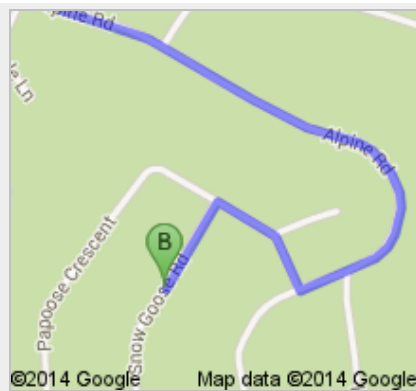

go 387 ft  
total 0.2 mi

**↶** 3. Turn left onto **Pine St**

go 0.2 mi  
total 0.3 mi

**273** 4. Take the 2nd left onto **CA-273 N/Eureka Way** (signs for **Weaverville/CA-299 W**)

go 377 ft  
total 0.4 mi

 7. Turn right onto **Co Rd 198**

go 0.1 mi  
total 111 mi

 8. Turn left onto **Lower Rush Creek Rd/Rush Creek Dr**  
Continue to follow Rush Creek Dr  
About 18 mins

go 4.5 mi  
total 116 mi

9. Turn right toward **Acomia Rd**  
About 5 mins

go 1.6 mi  
total 123 mi

 13. Turn right onto **Papoose Crescent**

go 0.1 mi  
total 123 mi

 14. Take the 1st left onto **Snow Goose Rd**  
Destination will be on the right  
About 51 secs

go 0.1 mi  
total 123 mi

 Snow Goose Rd

These directions are for planning purposes only. You may find that construction projects, traffic, weather, or other events may cause conditions to differ from the map results, and you should plan your route accordingly. You must obey all signs or notices regarding your route.