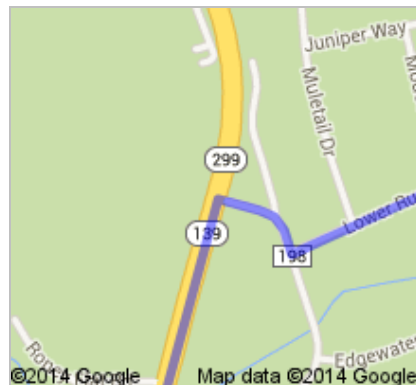

Directions to Snow Goose Rd  
123 mi – about 2 hours 51 mins

**A** Redding, CA

1. Head **south** on **Market St** toward **Shasta St**

go 443 ft  
total 443 ft

**44** 2. Turn left onto **CA-44 E/Tehama St** (signs for I-5)

go 387 ft  
total 0.2 mi

**↶** 3. Turn left onto **Pine St**

go 0.2 mi  
total 0.3 mi

**273** 4. Take the 2nd left onto **CA-273 N/Eureka Way** (signs for **Weaverville/CA-299 W**)

go 377 ft  
total 0.4 mi

 5. Take the 1st right onto **S Market St**  
About 3 mins

go 1.8 mi  
total 2.2 mi

 6. Turn right onto **CA-299 E/Lake Blvd E**  
Continue to follow CA-299 E  
About 2 hours 0 mins

go 109 mi  
total 111 mi

 7. Turn right onto **Co Rd 198**

go 0.1 mi  
total 111 mi

 8. Turn left onto **Lower Rush Creek Rd/Rush Creek Dr**  
Continue to follow Rush Creek Dr  
About 18 mins

go 4.5 mi  
total 116 mi

9. Turn right toward **Acomia Rd**  
About 5 mins