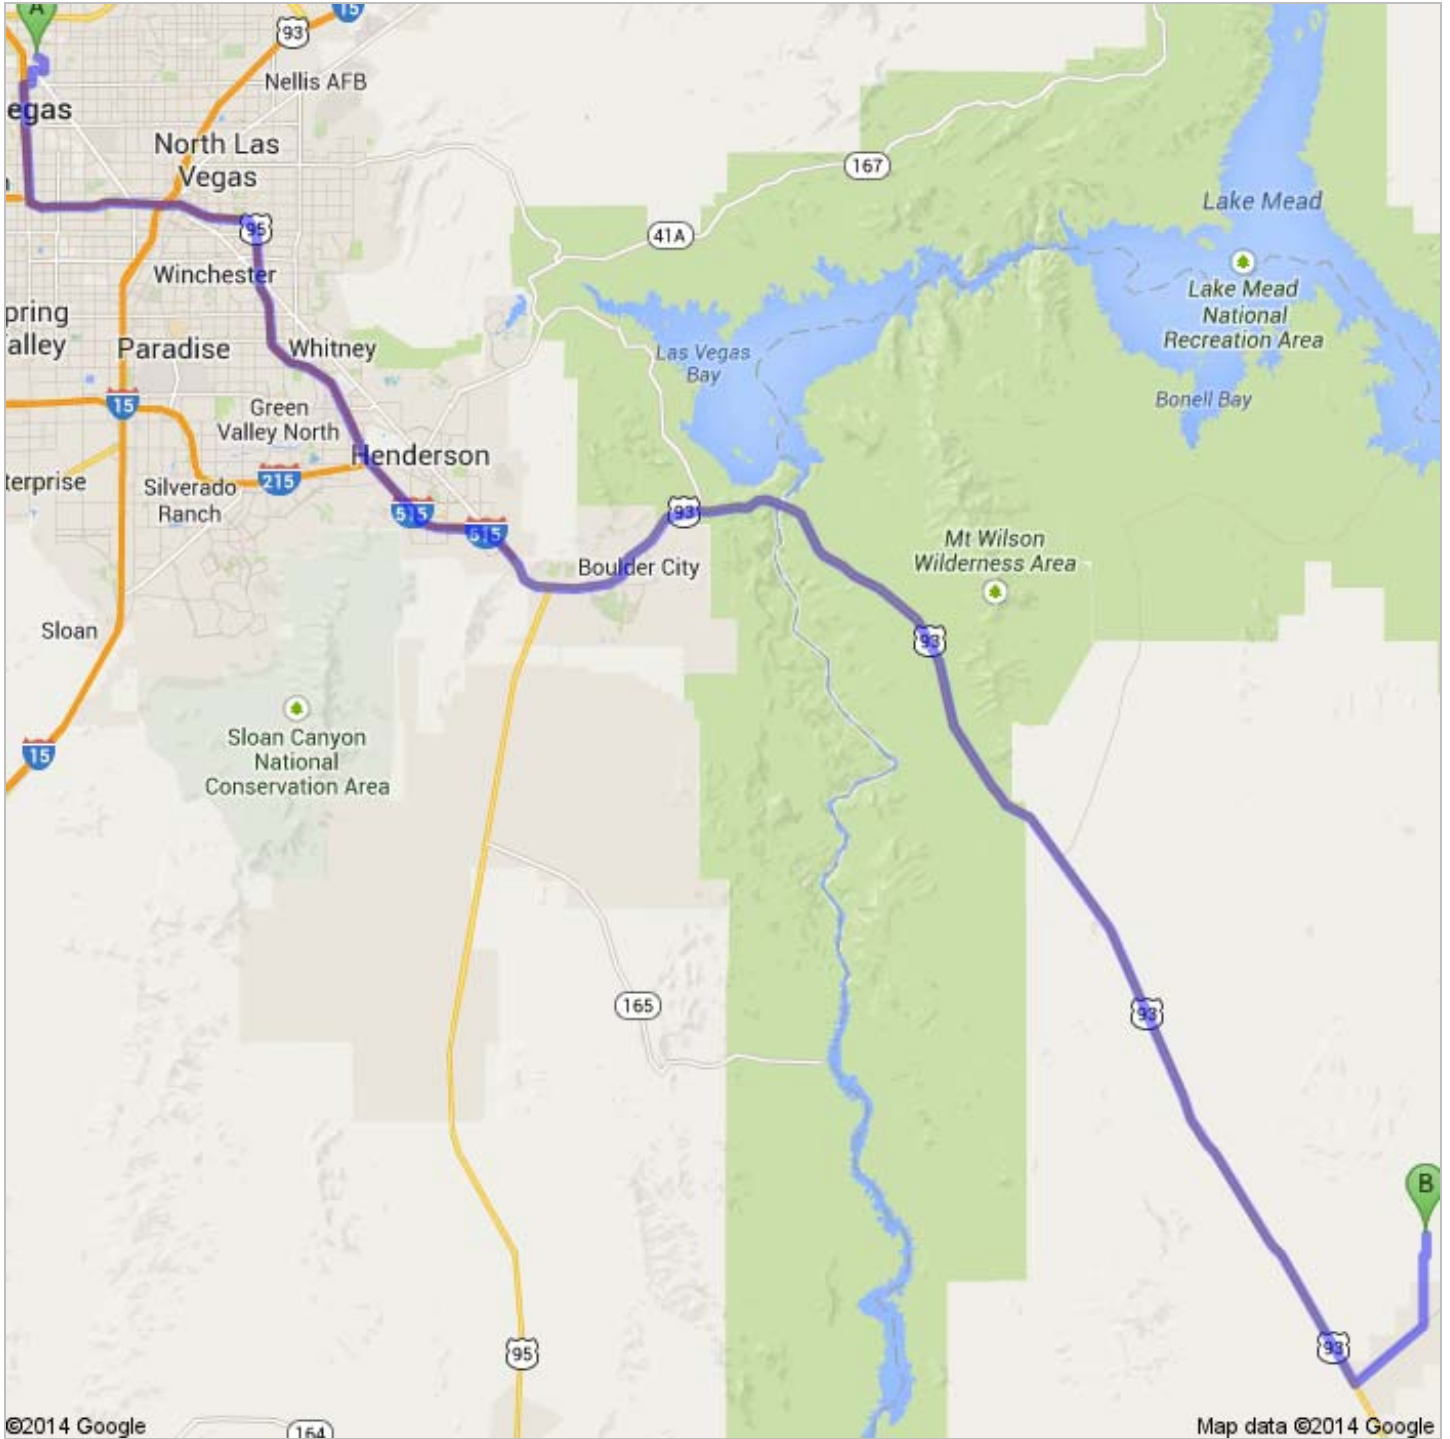

Directions to Eldorado Dr
92.4 mi – about 1 hour 43 mins

 Las Vegas, NV

1. Head **east** on **White Tiger Ct** toward **Planet Mirage Garden St**

go 0.2 mi
total 0.2 mi

 2. **White Tiger Ct** turns right and becomes **Planet Mirage Garden St**

go 0.1 mi
total 0.3 mi

 3. Turn left onto **Chance Ln**

go 180 ft
total 0.4 mi

 4. Take the 1st right onto **N Torrey Pines Dr**
About 1 min

go 0.4 mi
total 0.8 mi

➤ 5. Turn right onto **W Lone Mountain Rd**
About 1 min

go 9.8 mi
total 11.9 mi

9. Continue onto **I-515 S/US-95 S**
About 18 mins

go 20.3 mi
total 32.2 mi

10. Continue onto **US-93 S**
About 7 mins

go 5.4 mi
total 37.6 mi

11. Turn left to stay on **US-93 S**
Entering Arizona
About 44 mins

go 47.9 mi
total 85.5 mi

12. Turn left onto **Pierce Ferry Rd**
About 4 mins

go 3.4 mi
total 88.9 mi

13. Turn left onto **Edgemont Rd**
About 11 mins

go 2.7 mi
total 91.5 mi

14. Turn right onto **13th St**